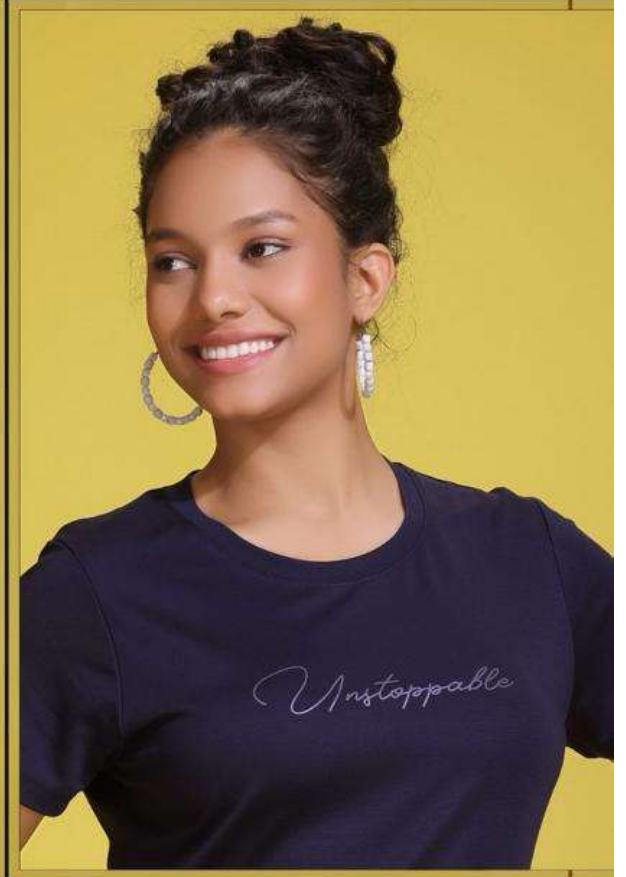

Tittli®
Exclusive Leg Wear & Lounge Wear
Our Duty... Your Beauty...

*Love
shine*

**ATC No.
4503**

M

L

XL

XXL

3XL

Mfg. & Mkted. By:

Krishna Creation

Instagram: [tittlifashion](#) Email: tittlileg@gmail.com Website: tittlifashionstore.com