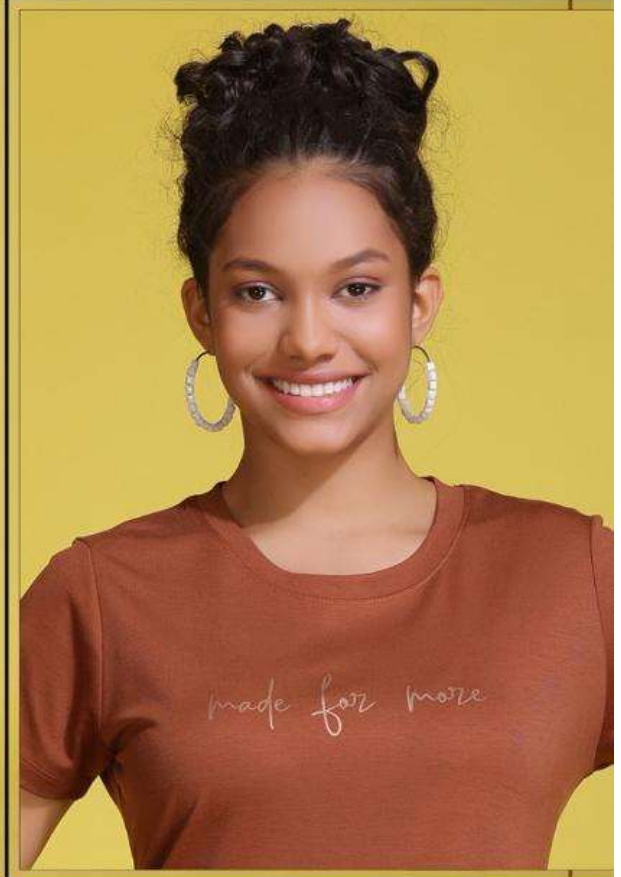

Tittli®
Exclusive Leg Wear & Lounge Wear
Our Duty... Your Beauty...

*Love
shine*

**ATC No.
4503**

M

L

XL

XXL

3XL

Mfg. & Mktd. By:

Krishna Creation

Instagram: [tittlifashion](#) | Facebook: [tittlifashion](#) | Email: tittlileg@gmail.com | Website: tittlifashionstore.com