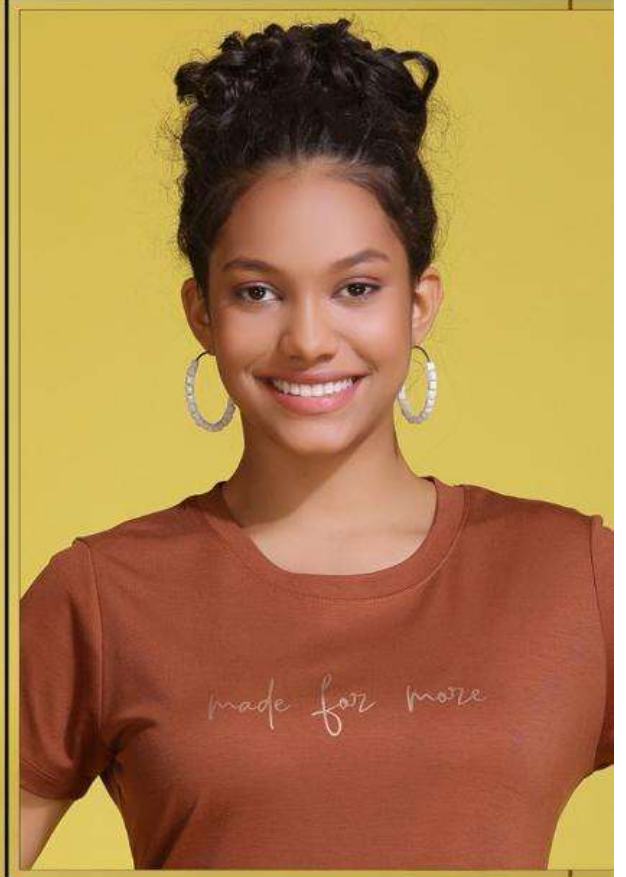

Tittli®
Exclusive Leg Wear & Lounge Wear
Our Duty... Your Beauty...

*Love
shine*

**ATC No.
4503**

M

L

XL

XXL

3XL

Mfg. & Mktd. By:

Krishna Creation

Instagram: [tittlifashion](#) Email: tittlileg@gmail.com Website: tittlifashionstore.com