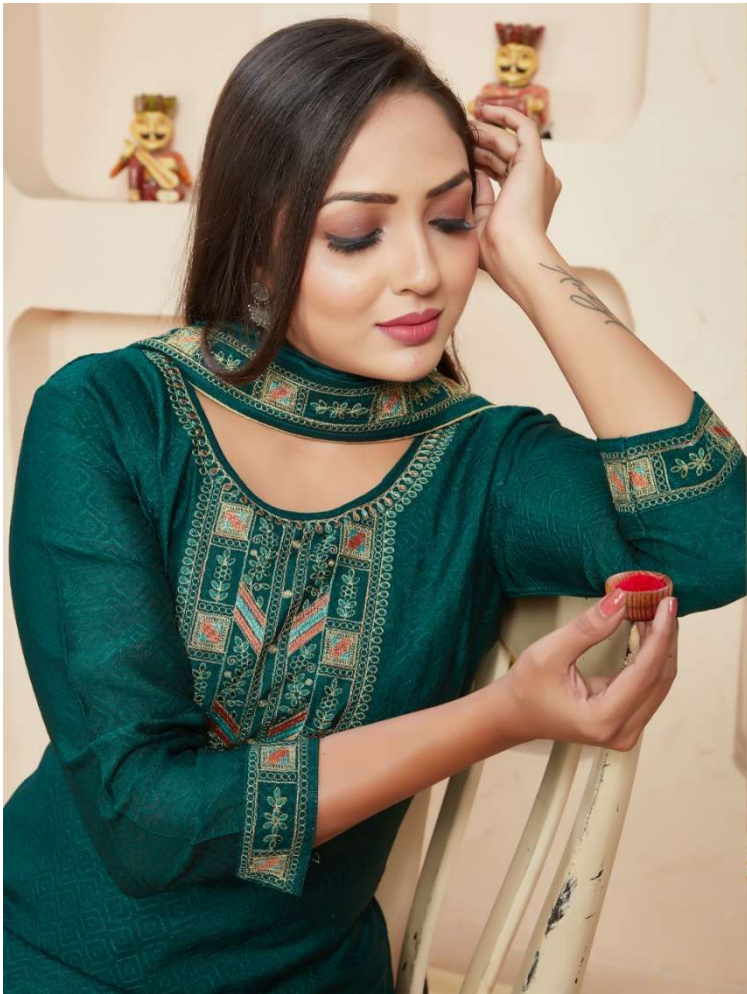

PANCH
RATNA
SINDOOR
सिंदूर

PANCH.
RATNA
SINDOOR
सिंदूर

PANCH RATNA
 TOP: HEAVY VICHITRA SILK BOX PATTERN EMBROIDERY WORK & SLIVE WORK
 DUPATTA: HEAVY VICHITRA SILK SWAROVSKI DIAMOND WITH 4-SIDE WORK BORDER
 BOTTOM: SILK

PANCH RATNA
SINDOOR
 सिंदूर

PANCH
RATNA
SINDOOR
सिंदूर