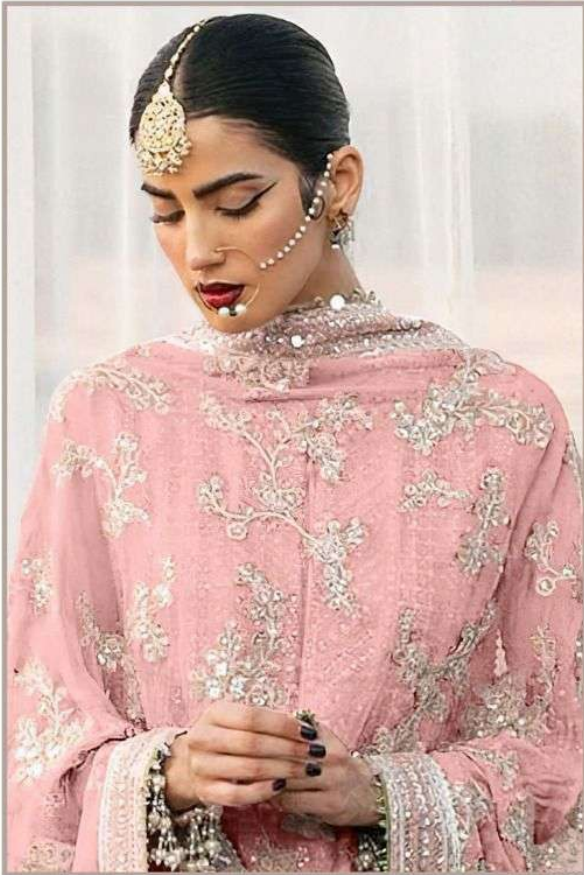

ALK®

AL KHUSHBU®

ELAF

VOL- 2

ALK D.No.4058-C

TOP

Fox Georgette
with Embroidery

BOTTOM-INNER

Dull santoon

DUPATTA

Nazmin
with Embroidery