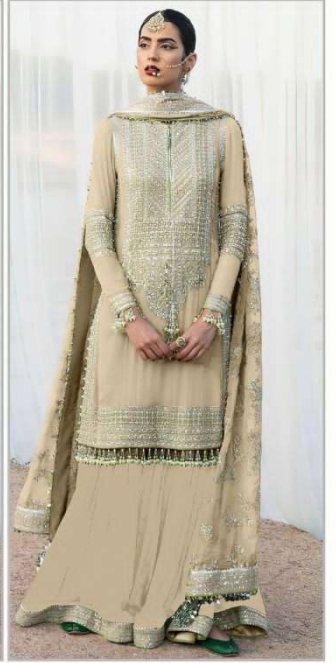

ALK-4058-D