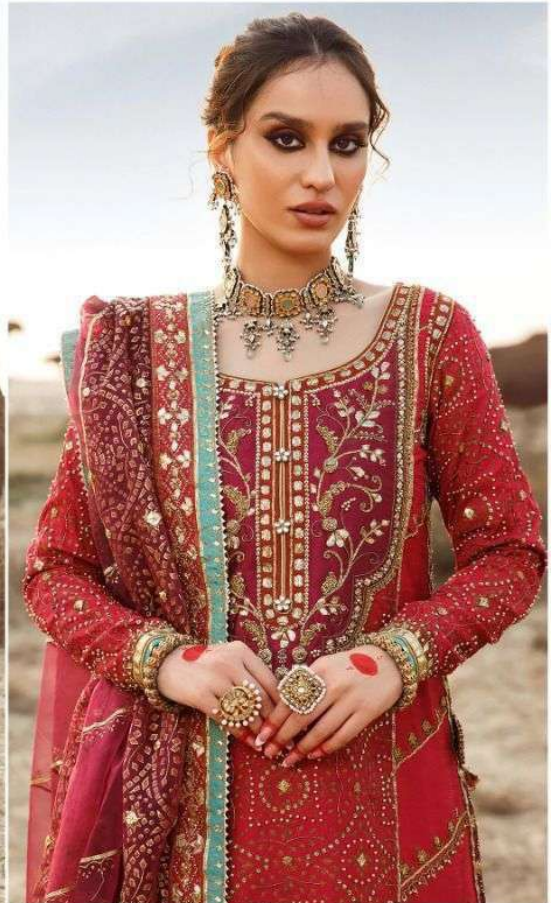

ALK[®]
AL KHUSHBU[®]

ALK D.No.4075

TOP

Fox Georgette
with Embroidery

BOTTOM-INNER

Dull santoon

DUPATTA

Butterfly Net With
Heavy Embroidery

ALK
AL KHOSHBU

ALK D.No.4075
TOP
Fox Georgette
with Embroidery
BOTTOM-INNER
Dull santoon
DIPATTA
Butter Net With
Embroidery