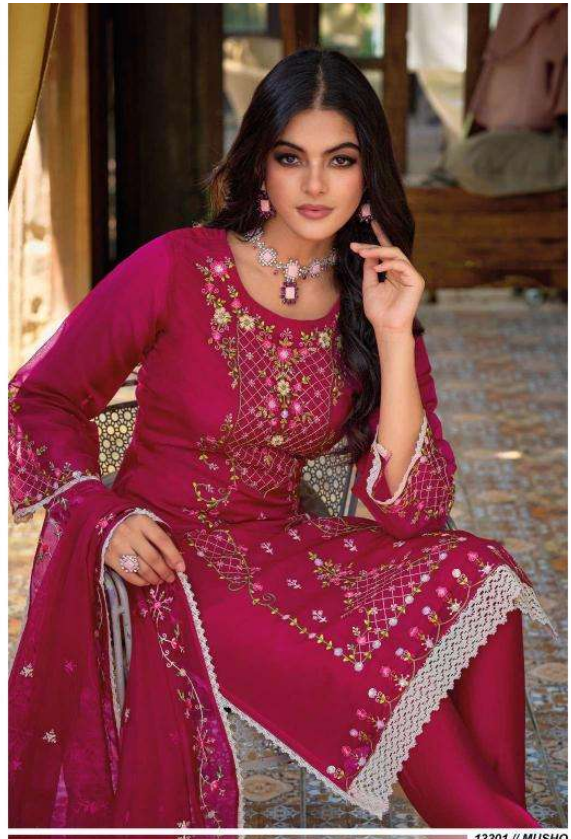

13301 // MUSHQ