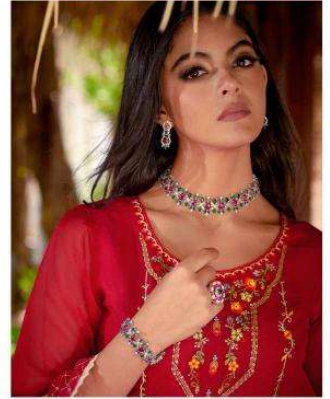

LILY & LALI®
GULS PRIDE
A PRODUCT OF VICTO GROUP
13306 // MUSHQ