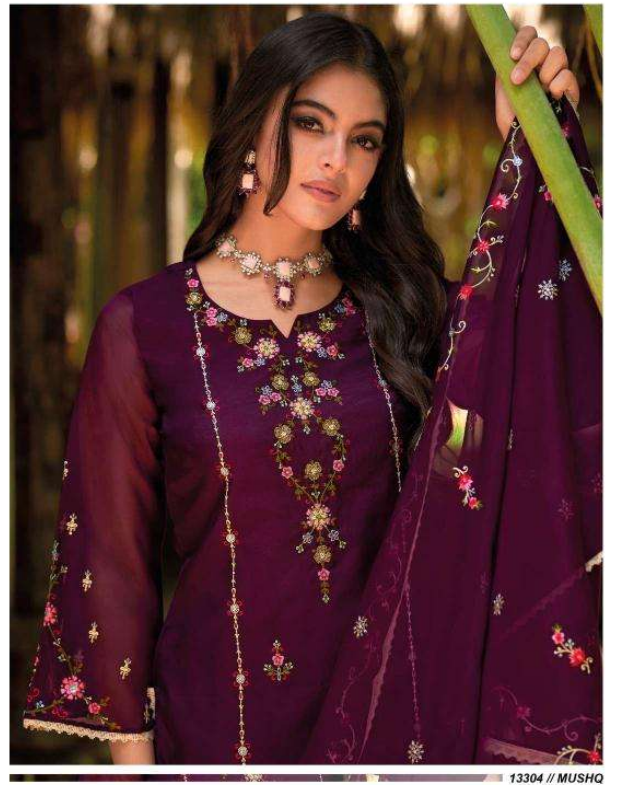

13304 // MUSHQ