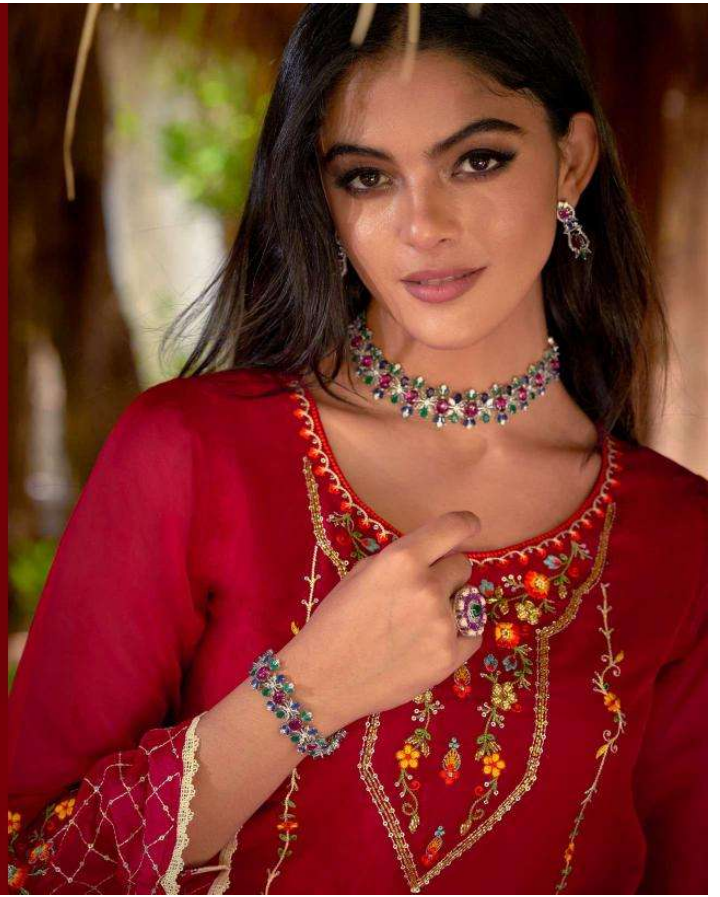

LILY & LALI®
GULS PRIDE
A PRODUCT OF FAKHRI GROUP
13306 // MUSHQ