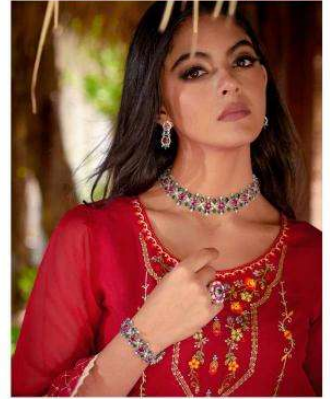

### TOP

HEAVY EMBROIDERY AND HANDWORK  
ON PURE ORGANZA  
(KURTI LENGTH 45 INCH)

### PANT

VISCOSE PANT WITH FANCY CROISA LACE

NOTE - POCKET INSIDE THE PANT

LILY & LALI<sup>®</sup>  
GULS PRIDE  
A PRODUCT OF VICTO GROUP  
13306 // MUSHQ

13301 // MUSHQ

LILY & LALI<sup>®</sup>  
MULTI-PURPOSE  
A PRODUCT OF VICTA GROUP  
13302 // MUSHQ