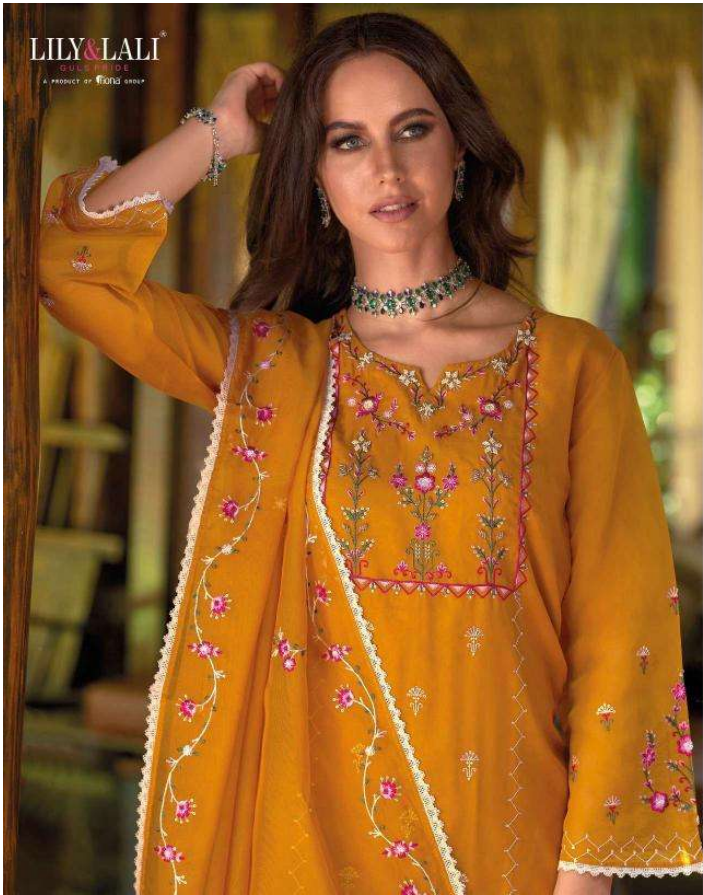

13305 // MUSHQ