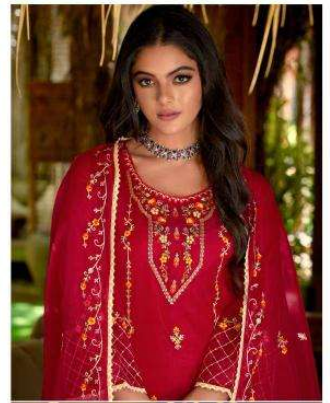

LILY & LALI®
GULS PRIDE
A PRODUCT OF VICTO GROUP
13306 // MUSHQ