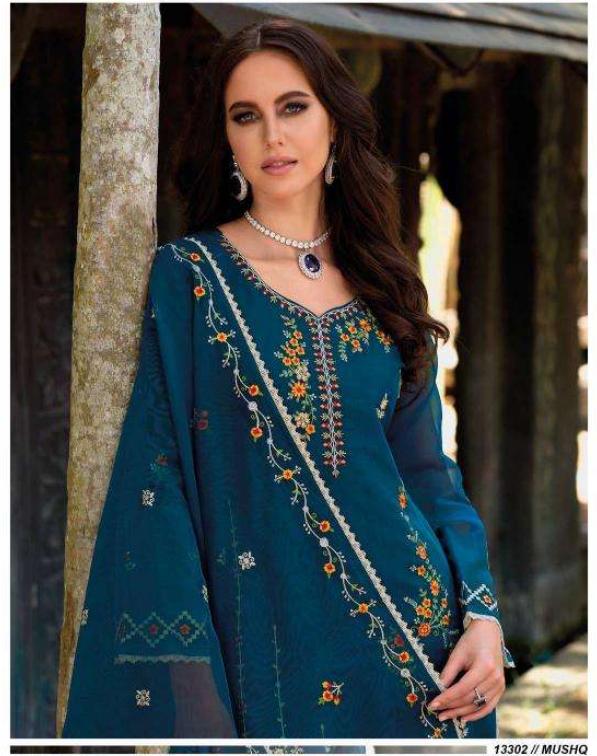

13302 // MUSHQ