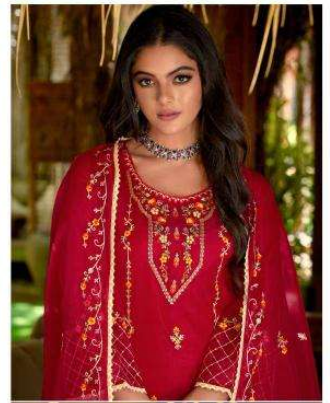

### TOP

HEAVY EMBROIDERY AND HANDWORK  
ON PURE ORGANZA  
(KURTI LENGTH 45 INCH)

### PANT

VISCOSE PANT WITH FANCY CROISA LACE

NOTE - POCKET INSIDE THE PANT

LILY & LALI<sup>®</sup>  
GULS PRIDE  
A PRODUCT OF VICTO GROUP  
13306 // MUSHQ

13301 // MUSHQ

LILY & LALI<sup>®</sup>  
MULTI-PURPOSE  
A PRODUCT OF VICTA GROUP  
13302 // MUSHQ