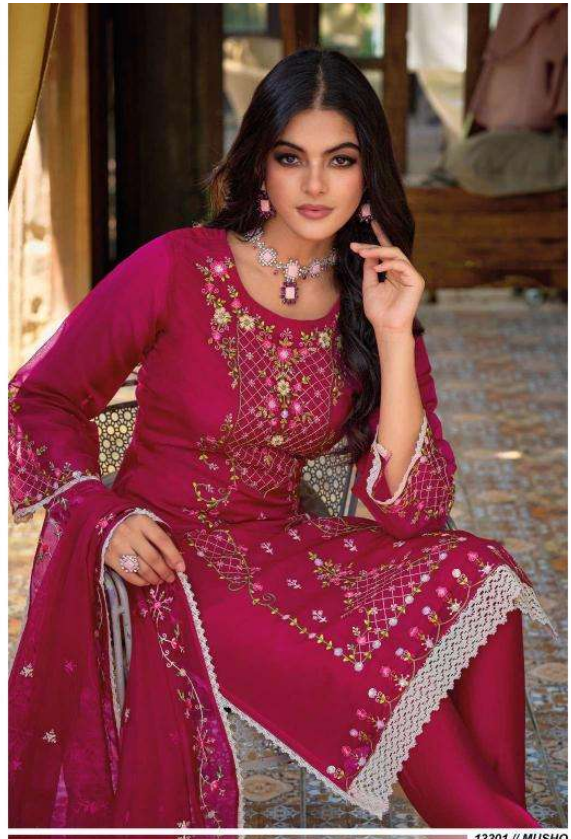

### PANT

VISCOSE PANT WITH FANCY CROISA LACE

NOTE - POCKET INSIDE THE PANT

LILY & LALI<sup>®</sup>  
GULS PRIDE  
A PRODUCT OF VICTO GROUP  
13306 // MUSHQ

13301 // MUSHQ

LILY & LALI<sup>®</sup>  
MULTI-PURPOSE  
A PRODUCT OF VICTA GROUP  
13302 // MUSHQ