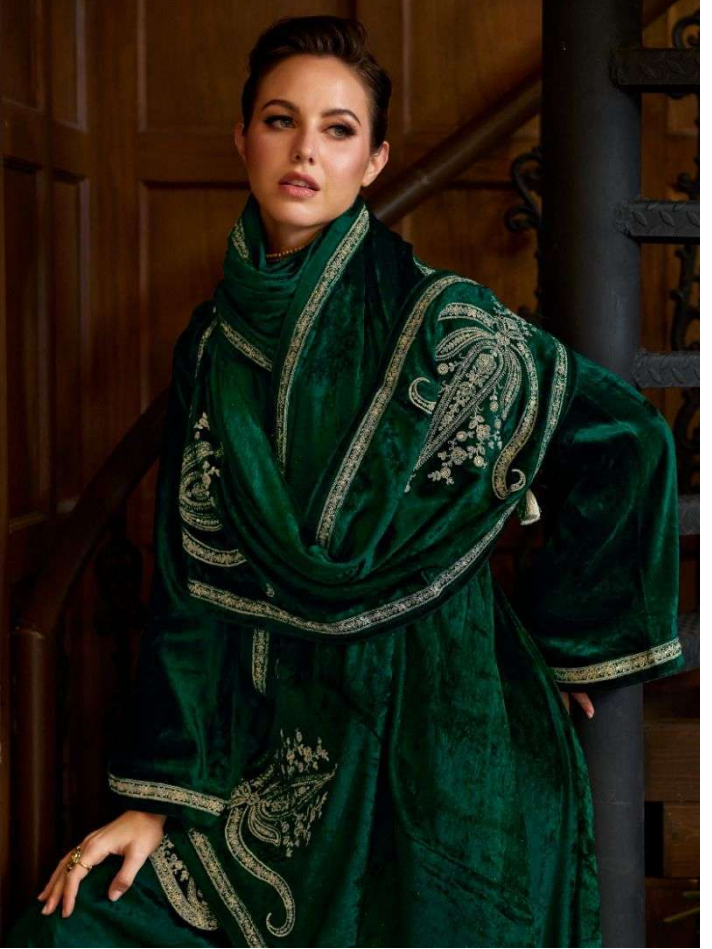

IBIZA™
"A lifestyle to follow"

CODE # 10482