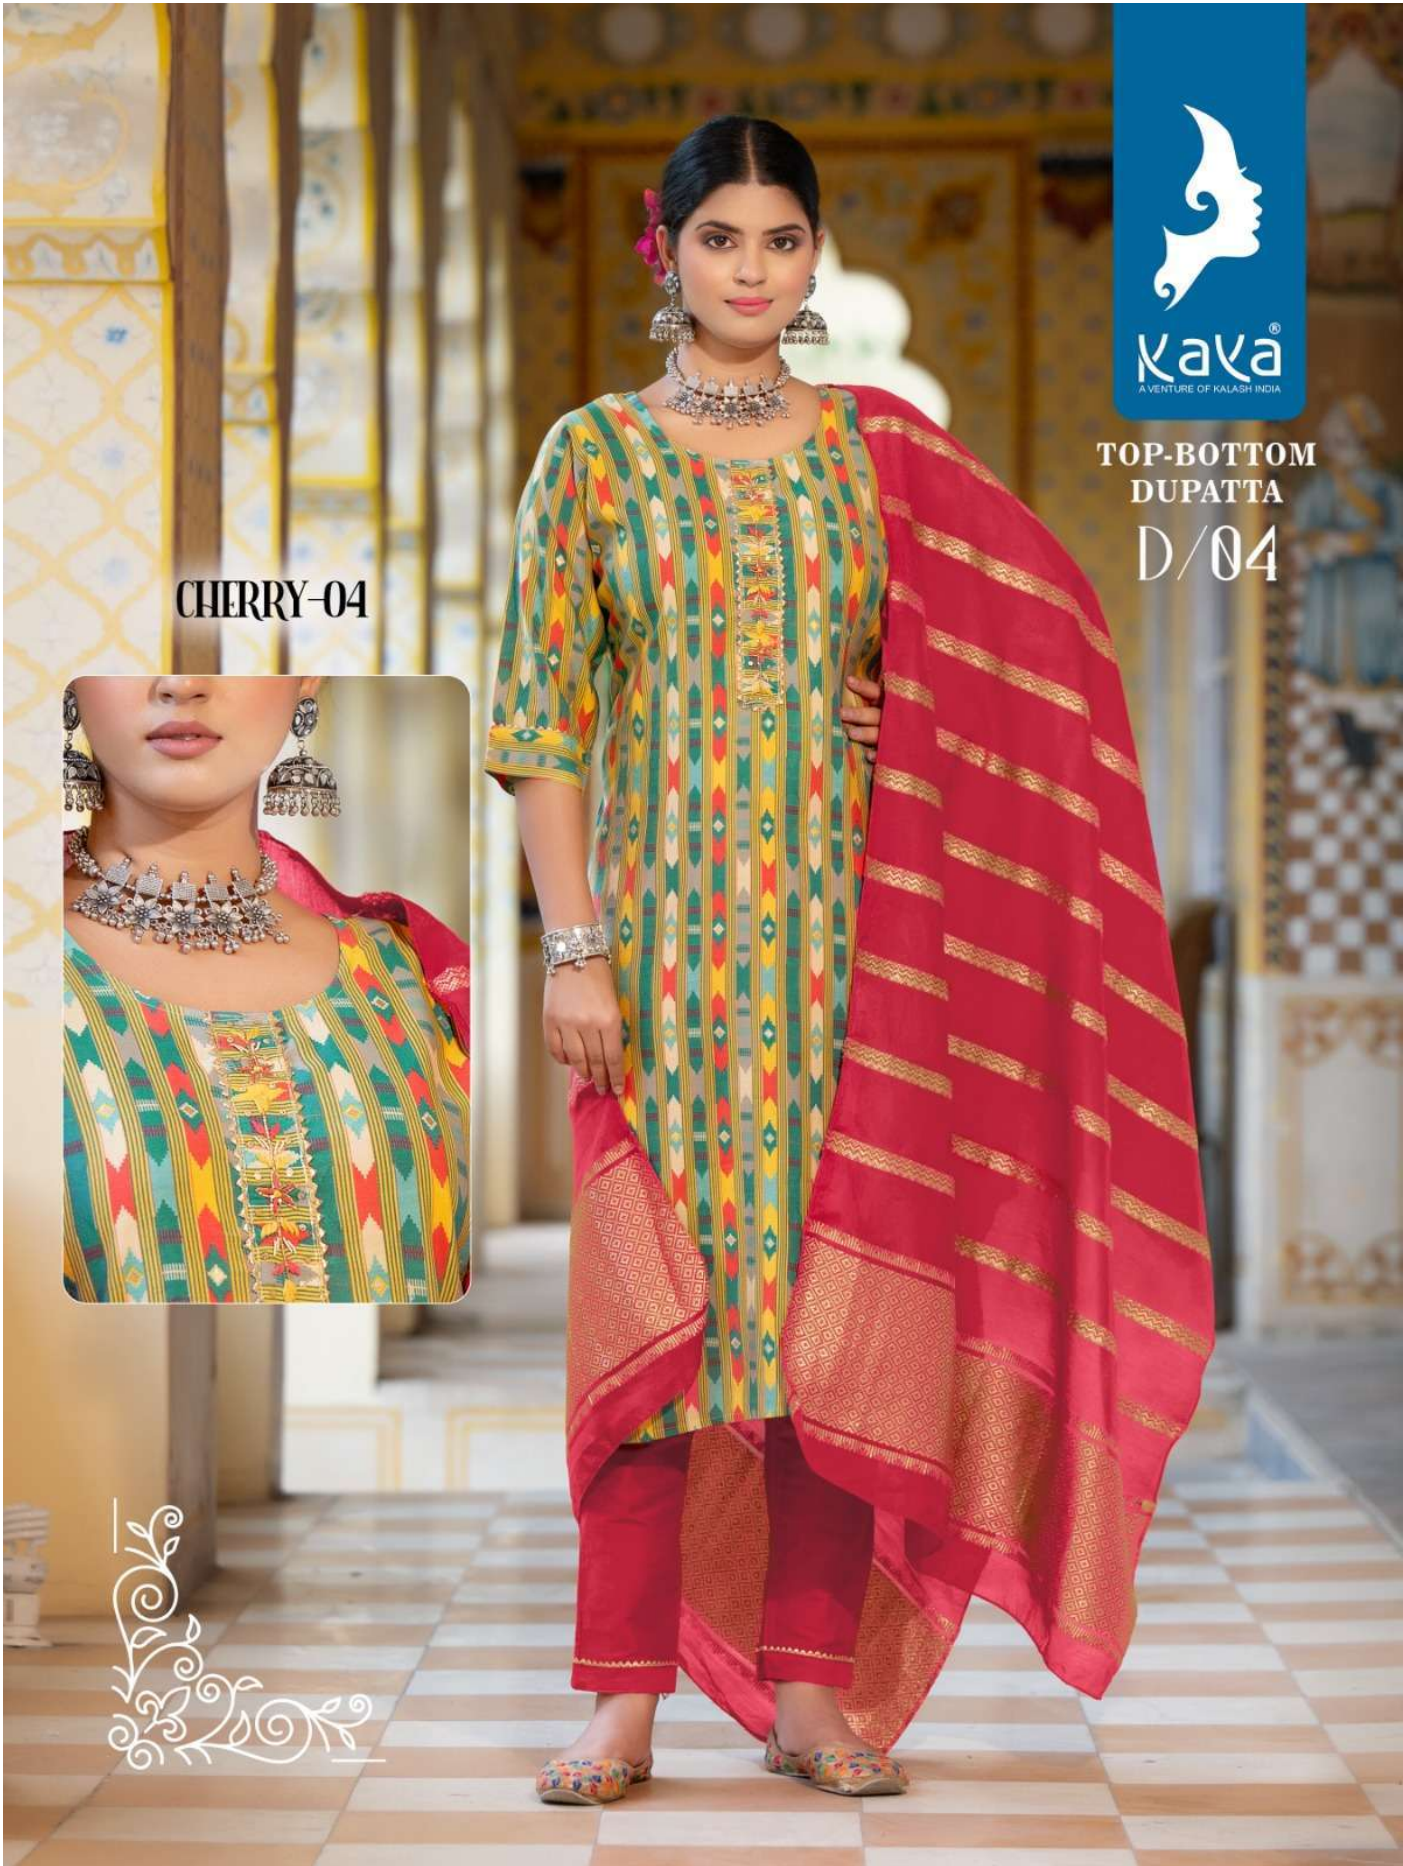

Kava®
A VENTURE OF KALASH INDIA

**TOP-BOTTOM
DUPATTA**

D/04

CHERRY-04