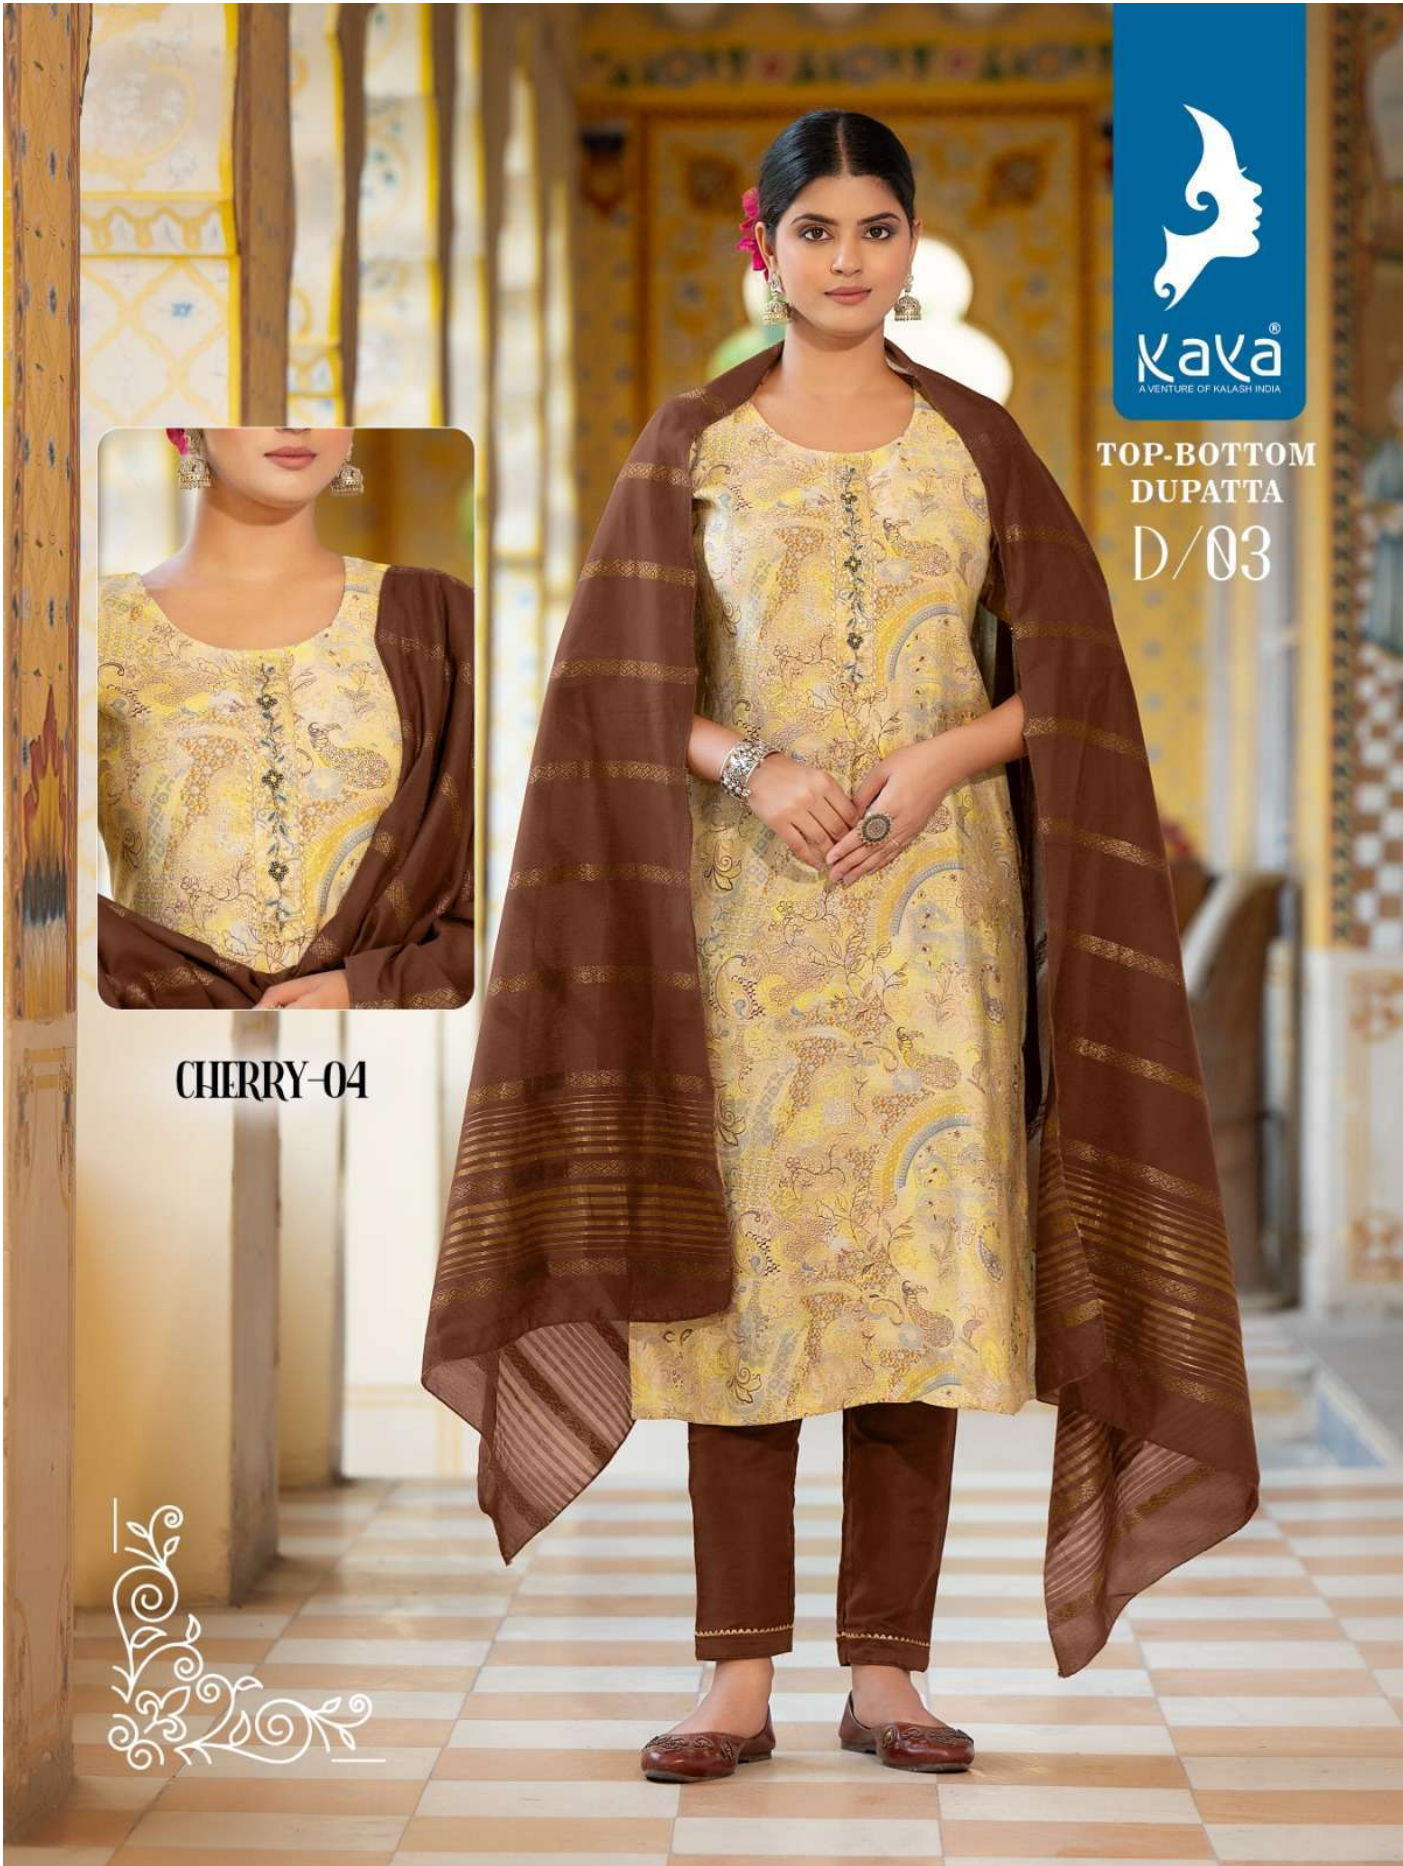

Kava®
A VENTURE OF KALASH INDIA

TOP-BOTTOM
DUPATTA

D/03

CHERRY-04