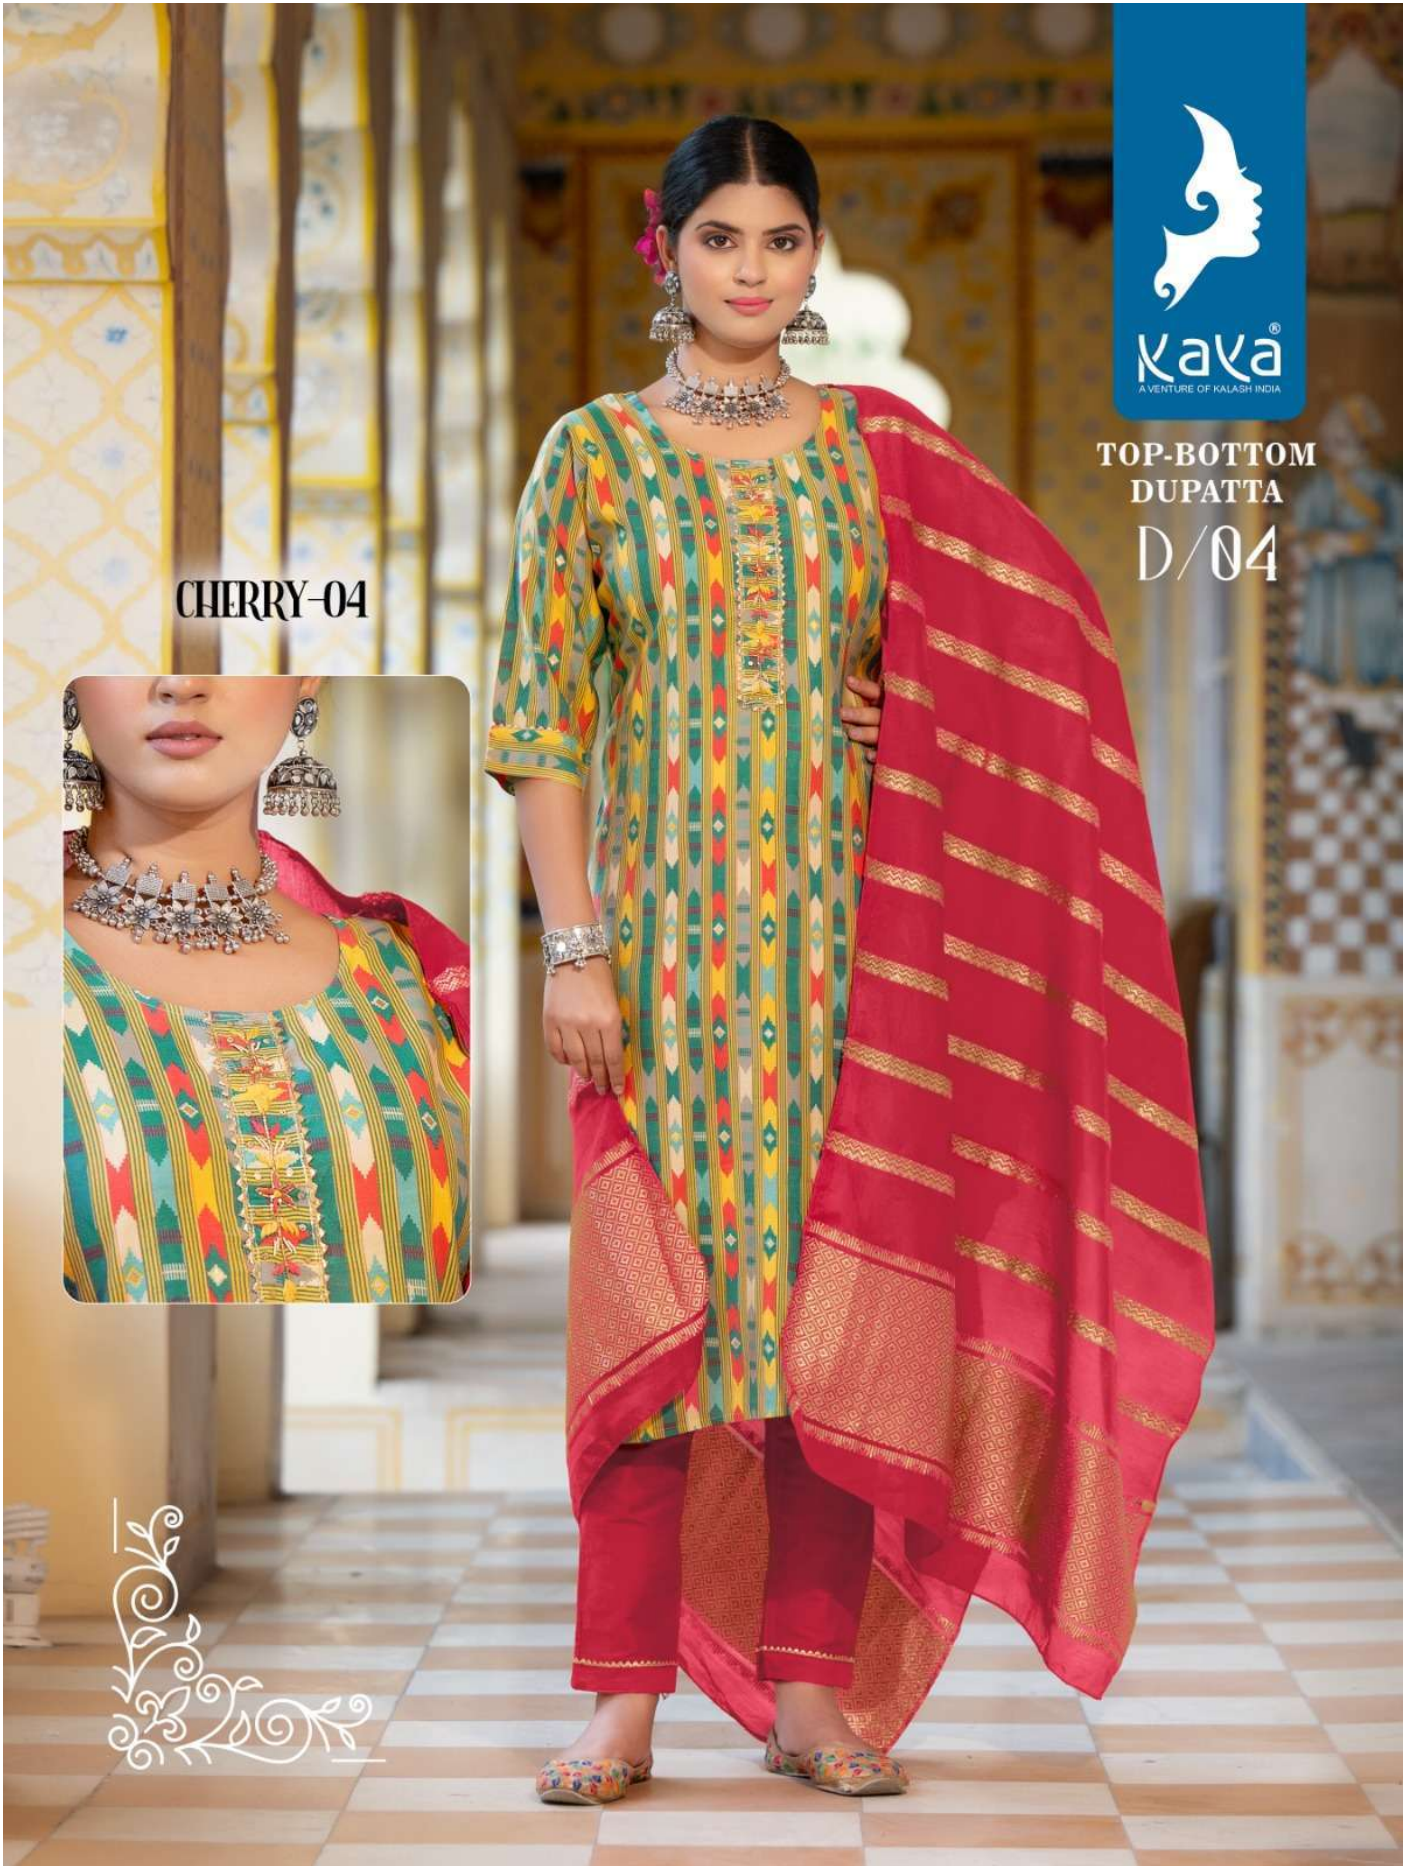

Kava®
A VENTURE OF KALASH INDIA

**TOP-BOTTOM
DUPATTA
D/04**

CHERRY-04