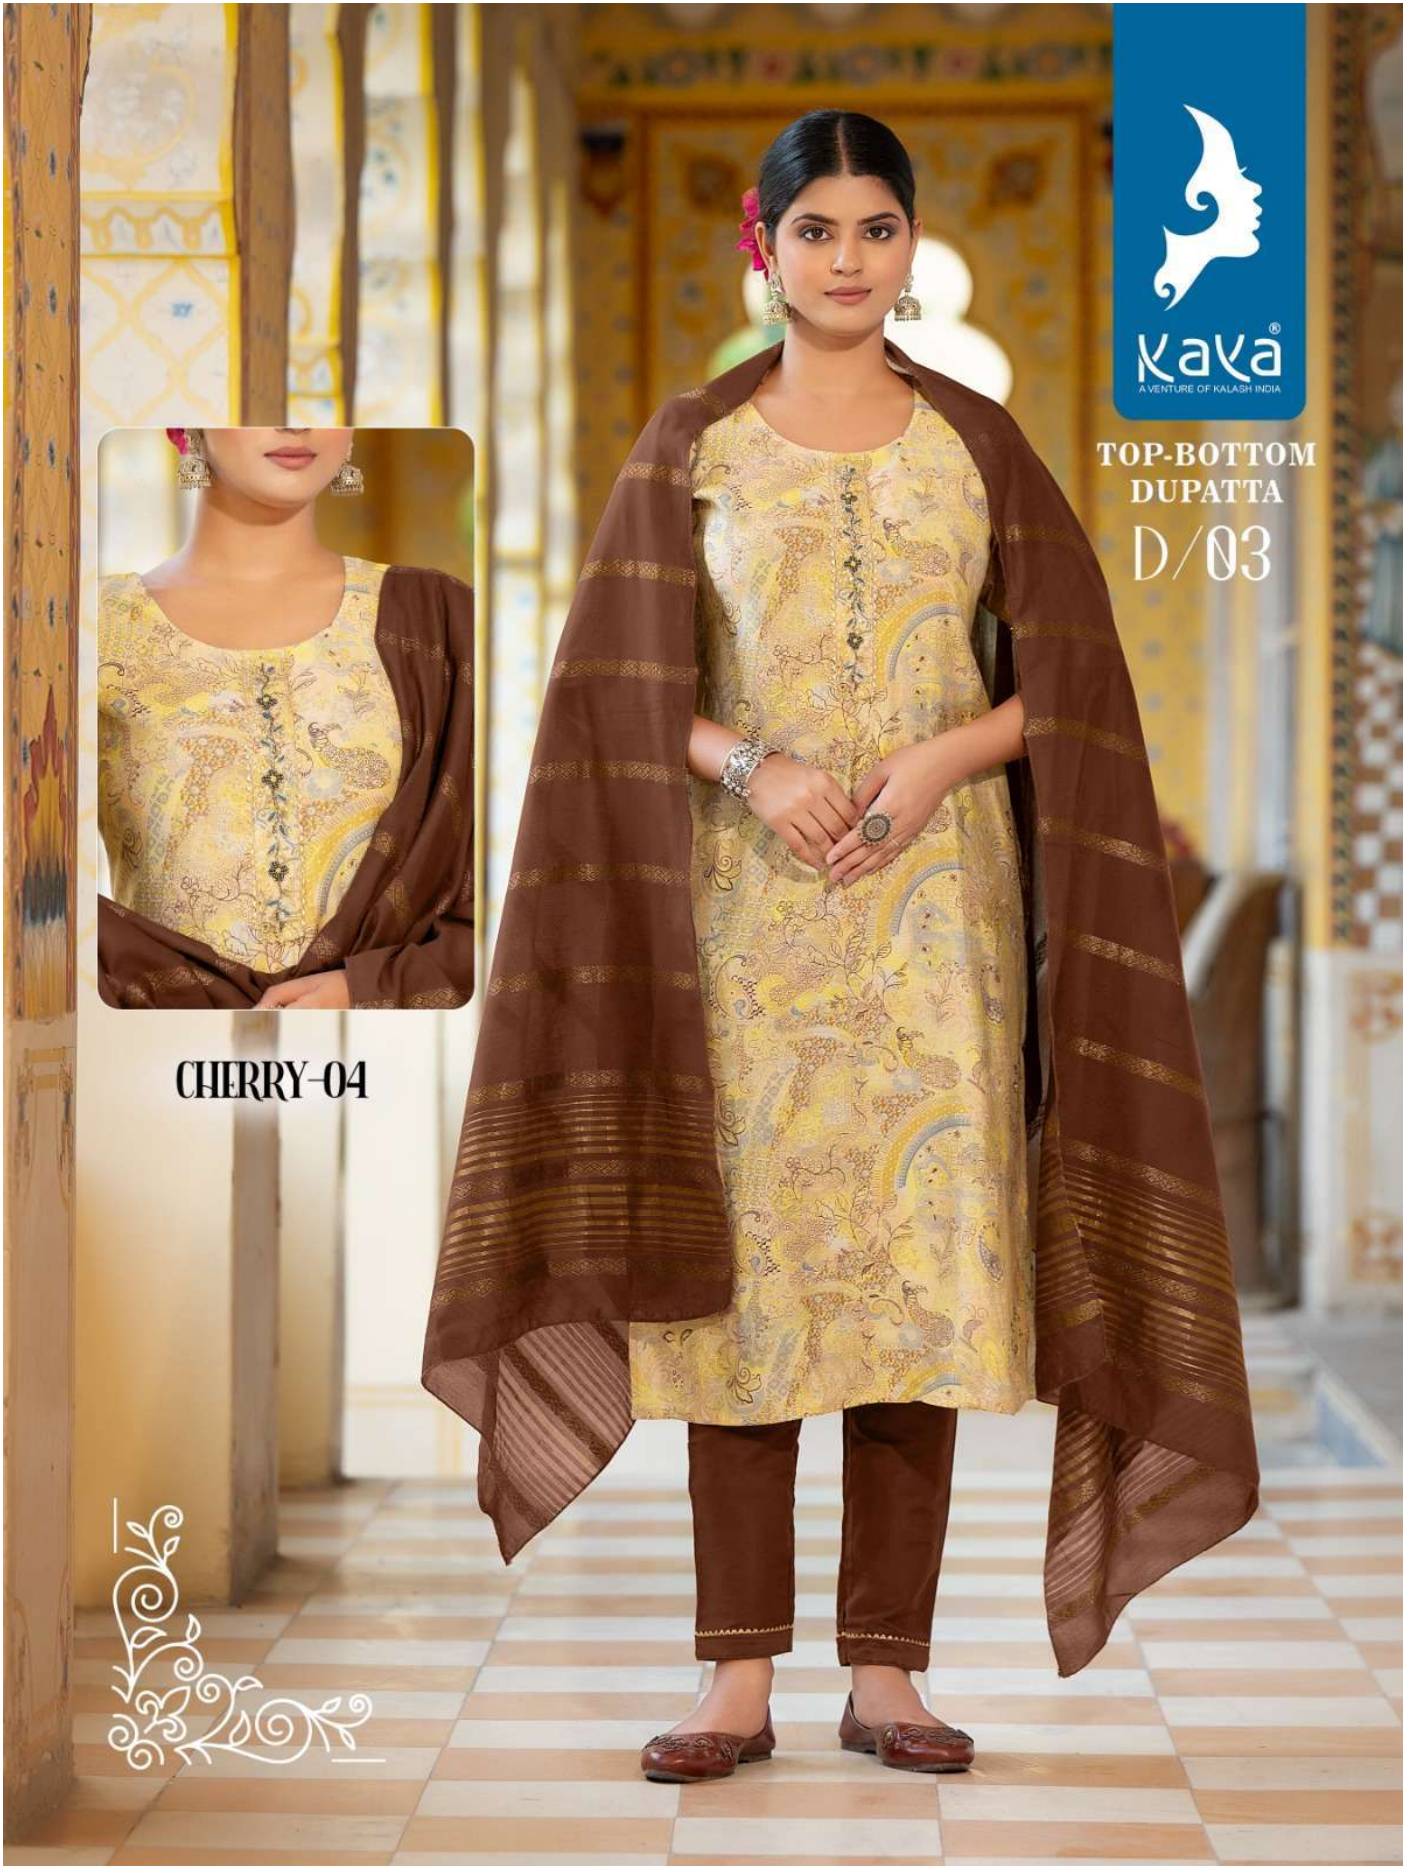

Kava®
A VENTURE OF KALASH INDIA

**TOP-BOTTOM
DUPATTA
D/03**

CHERRY-04