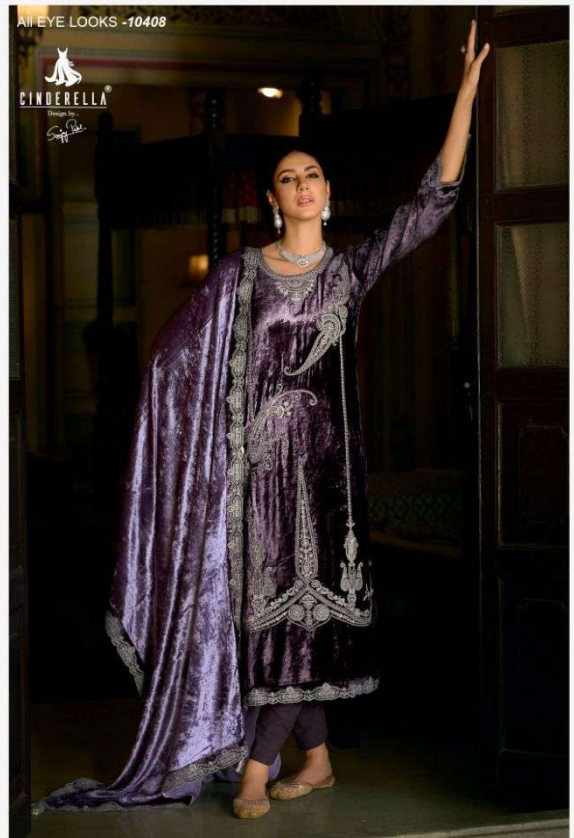

ALL EYE LOOKS - 10409

CINDERELLA
Design by
Saff

All Eye Looks -10410

ALL EYE LOOKS -10407

All EYE LOOKS -10408

CINDERELLA
Lifestyle
Signature

ALL EYE LOOKS -10408

CINDERELLA
Design by
Saff

All EYE LOOKS -10409

CINDERELLA®

Design by...

Sana Khan

Makhmal e Kahani

ULTIMATE DESIGNER FLOW

All EYE LOOKS -10405

CINDERELLA
Designed by
Sania