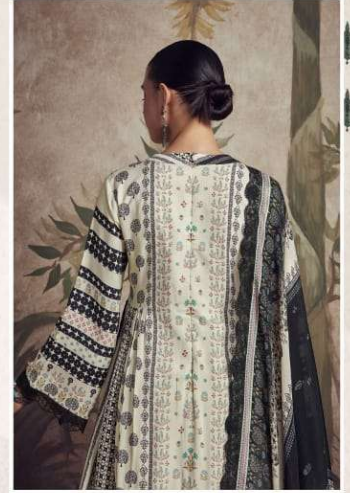

RIMONA'S

Humsafar