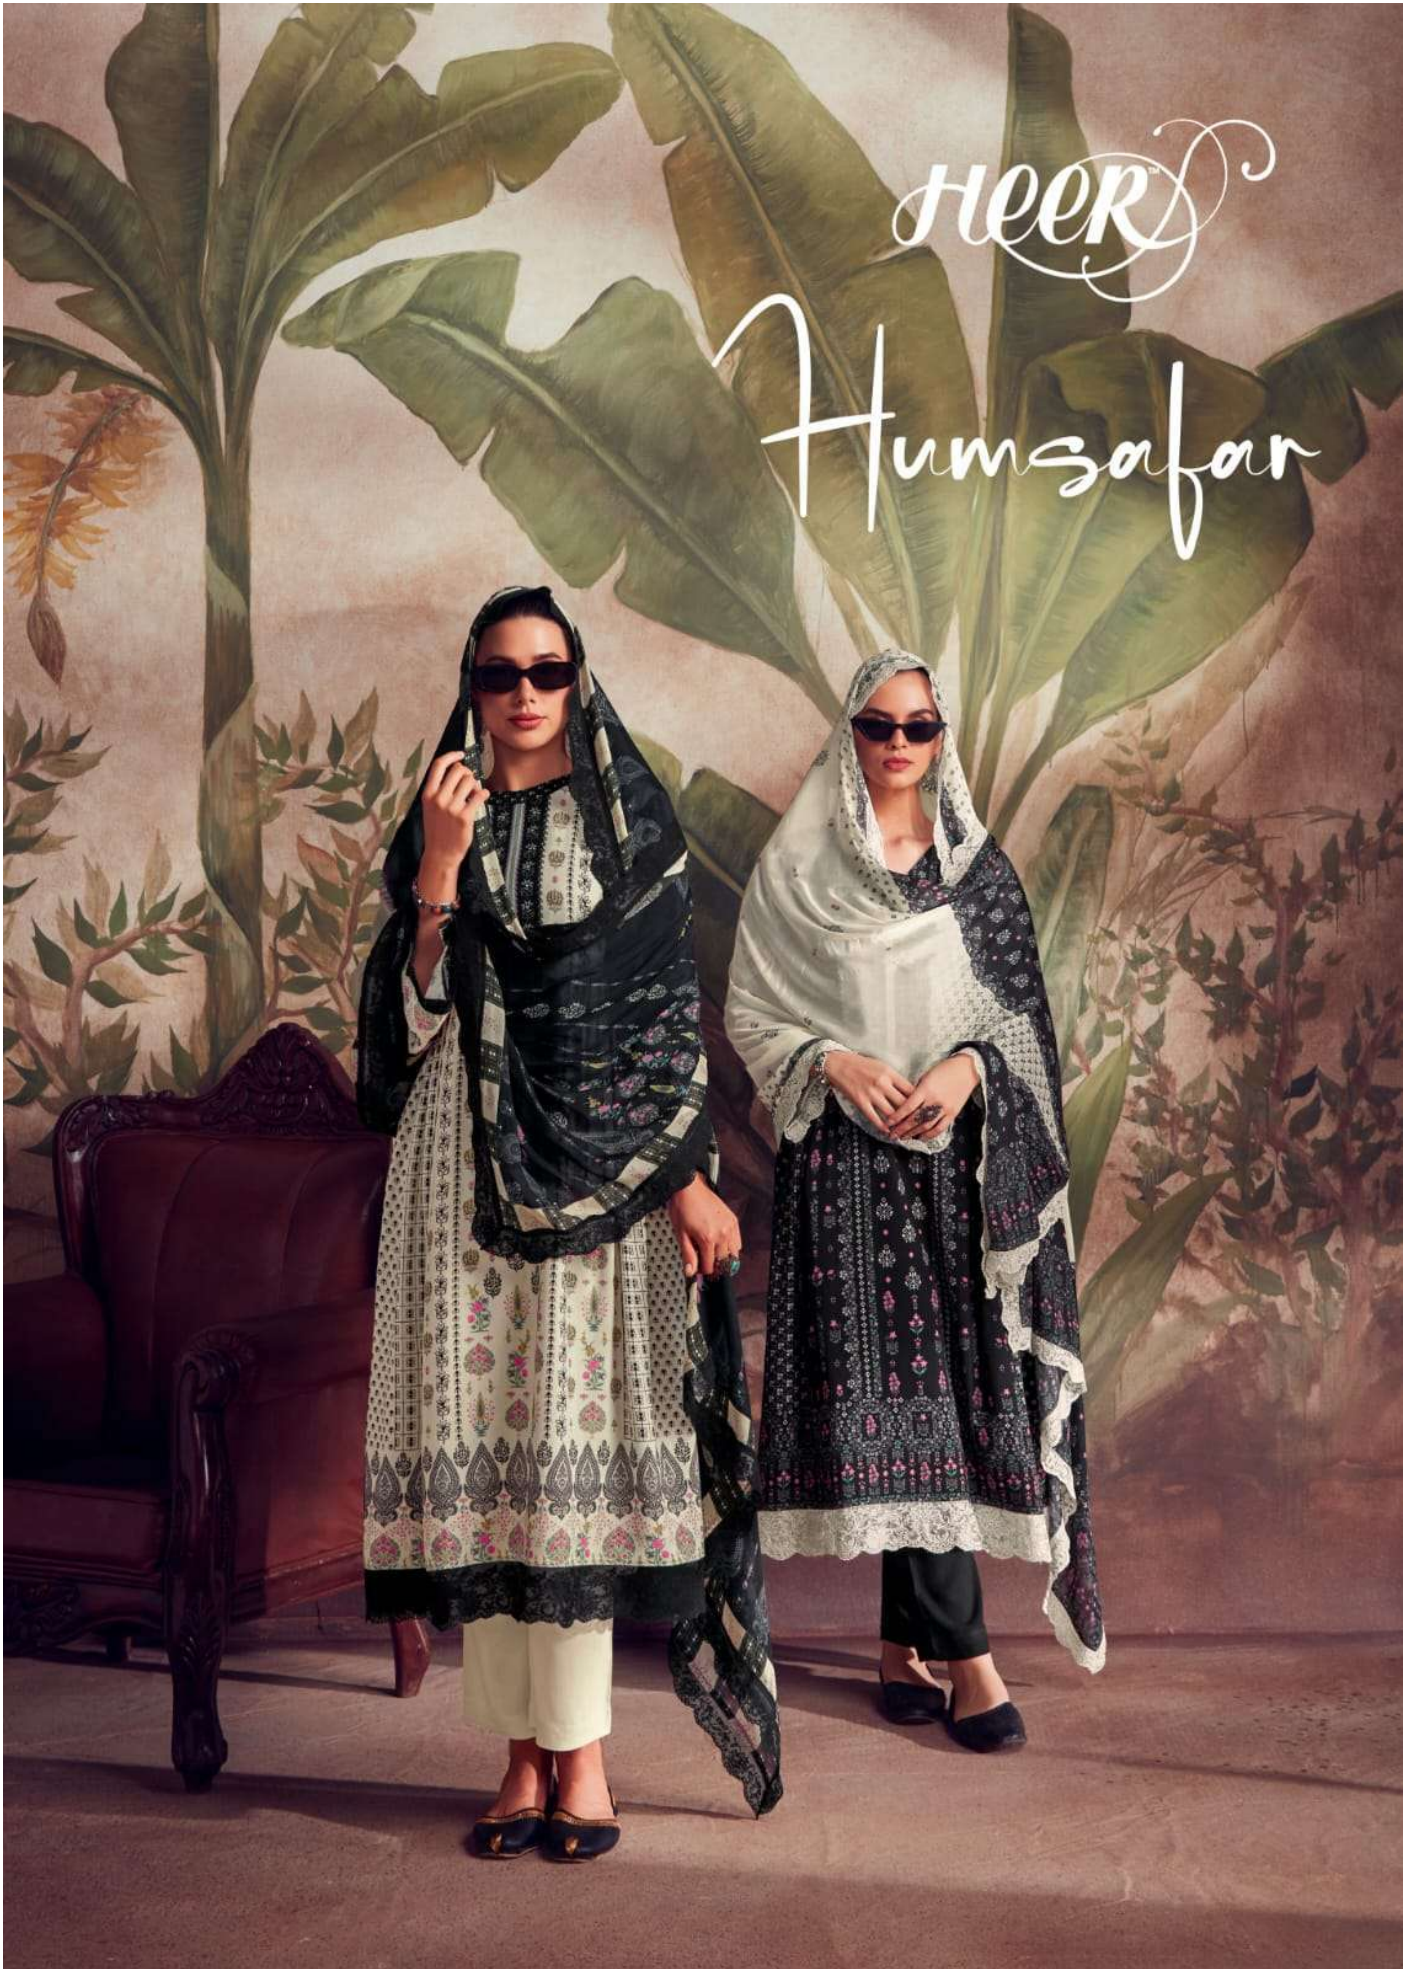

HEER
Humsafar