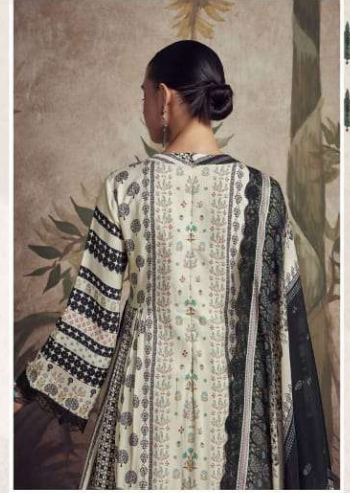

PURE CHINNON CHIFFON WITH
DIGITAL PRINT AND FOUR SIDE EMBROIDERY
SCALLOPED BORDER

BOTTOM

PURE COTTON SATIN

Heer

HEER-157		
~ HUMSAFAR ~		
Price List		
Sr.No	Design No	Rate
1	9131	1995
2	9132	1995
3	9133	1995
4	9134	1995
5	9135	1995
6	9136	1995
7	9137	1995
8	9138	1995
Total		15960

9134

HEER

9135

KIMONA
Humsafar

Humsafar

9133

RIMONA'S

Humsafar