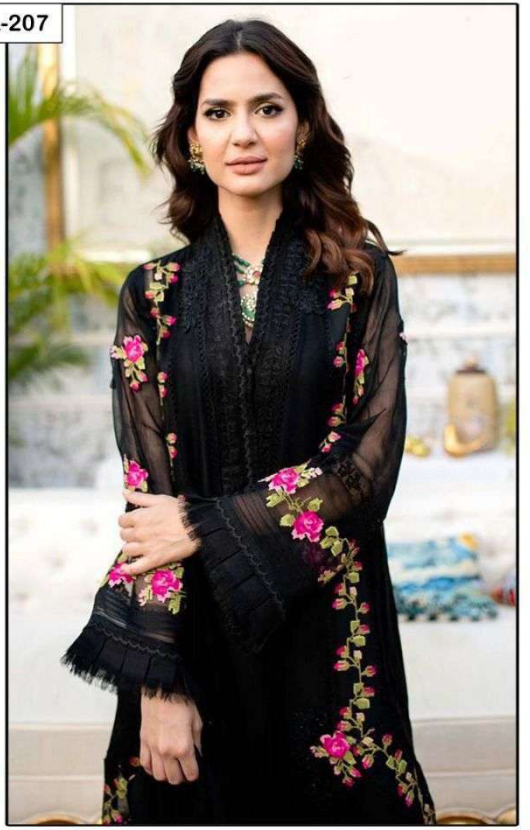

VOL-207

**FABRICS DETAILS**

TOP:-PURE GEORGETTE

BOTTOM:-PURE COTTON SARTIN STREACHABLE

SIZE:-XXL

**CARE INSTRUCTIONS**

DRY CLEAN RECOMMENDED  
DO NOT USE ANY TYPE OF BLEACH OR STAIN REMOVING CHEMICALS  
WASH & SOAK COLORED & WHITE FABRICS SEPARATELY  
DO NOT OVER EXPOSE DAMP FABRIC TO STRONG SUNLIGHT  
IRON AT MODERATE TEMPERATURE