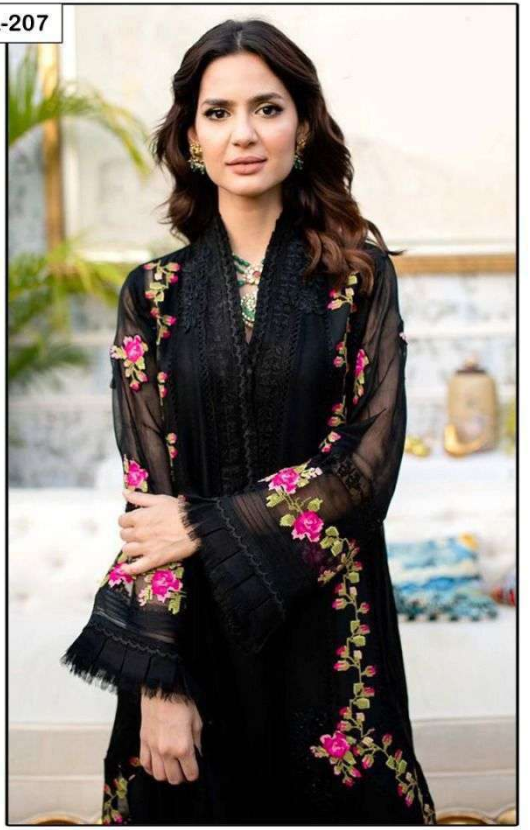

VOL-207

FABRICS DETAILS

TOP:-PURE GEORGETTE

BOTTOM:-PURE COTTON SARTIN STREACHABLE

SIZE:-XXL

CARE INSTRUCTIONS

DRY CLEAN RECOMMENDED
DO NOT USE ANY TYPE OF BLEACH OR STAIN REMOVING CHEMICALS
WASH & SOAK COLORED & WHITE FABRICS SEPARATELY
DO NOT OVER EXPOSE DAMP FABRIC TO STRONG SUNLIGHT
IRON AT MODERATE TEMPERATURE