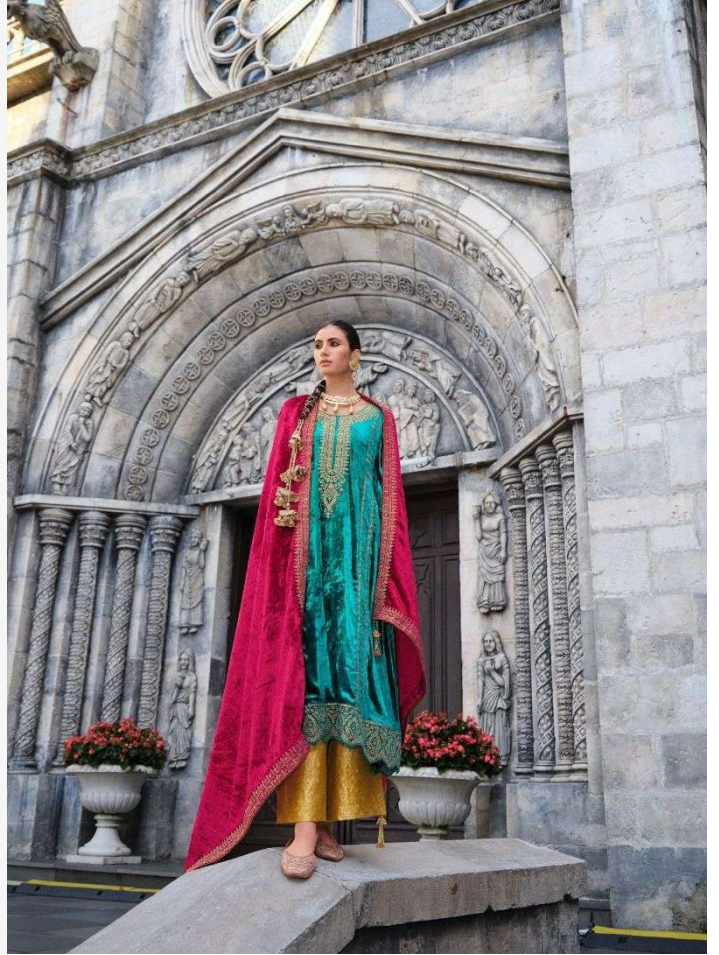

CINDERELLA
Design by...
Saff

EXCELLENT 10419