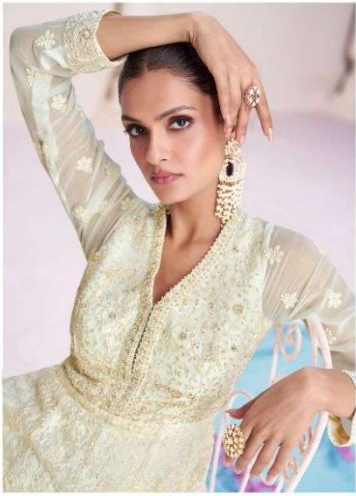

SAYURI[®]
—Designer

FLAUNTING A RARE BLEND OF STYLE AND
COMFORT EACH PIECE. REFLECT YOUR
FEMINE SIDE WITH A WHIFF OF PURE BLISS.

5314

5313

5314

5315

SAYURI[®]
Designer
Farida

SAYURI®
Designer

5315

SAYURI[®]
Designer

FLAUNTING A RARE BLEND OF STYLE AND COMFORT EACH PIECE.
REFLECT YOUR FEMINE SIDE WITH A WHIFF OF PURE BLISS.

5315

SAYURI®
Designer

5314

FLAUNTING A RARE BLEND OF STYLE AND COMFORT EACH PIECE. REFLECT YOUR FEMININE SIDE WITH A WHIFF OF PURE BLISS.