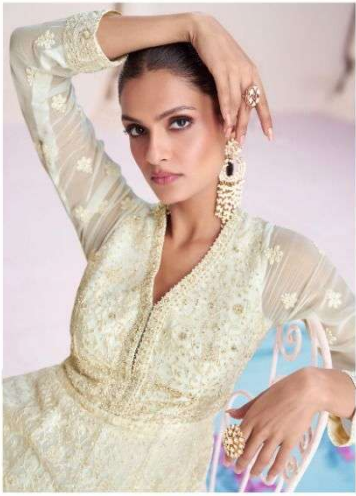

SAYURI[®]
—Designer

FLAUNTING A RARE BLEND OF STYLE AND
COMFORT EACH PIECE. REFLECT YOUR
FEMINE SIDE WITH A WHIFF OF PURE BLISS.

5314

5313

5314

5315

SAYURI[®]
Designer
Farida

SAYURI®
Designer

5315

SAYURI®
Designer

FLAUNTING A RARE BLEND OF STYLE AND COMFORT EACH PIECE.
REFLECT YOUR FEMINE SIDE WITH A WHIFF OF PURE BLISS.

5315

SAYURI®
Designer

5314

FLAUNTING A RARE BLEND OF STYLE AND COMFORT EACH PIECE. REFLECT YOUR FEMININE SIDE WITH A WHIFF OF PURE BLISS.