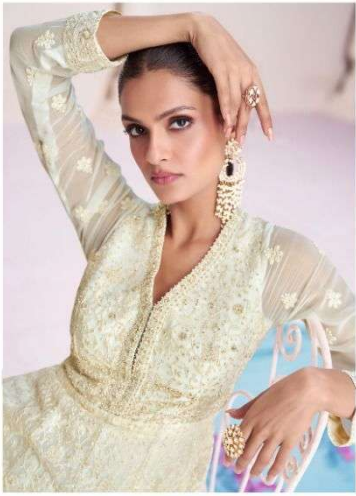

SAYURI<sup>®</sup>  
Designer

Farida

SAYURI®  
Designer

5315

SAYURI<sup>®</sup>  
Designer

FLAUNTING A RARE BLEND OF STYLE AND COMFORT EACH PIECE.  
REFLECT YOUR FEMINE SIDE WITH A WHIFF OF PURE BLISS.

5315

5313

5314

5315

  
SAYURI<sup>®</sup>  
Designer  
**Farida**

**SAYURI**<sup>®</sup>  
—Designer

FLAUNTING A RARE BLEND OF STYLE AND  
COMFORT EACH PIECE. REFLECT YOUR  
FEMINE SIDE WITH A WHIFF OF PURE BLISS.