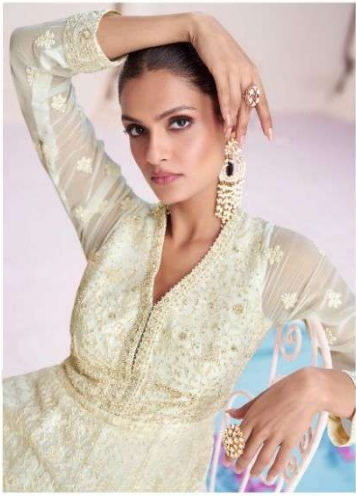

SAYURI<sup>®</sup>  
Designer

Farida

SAYURI®  
Designer

5315

SAYURI®  
Designer

FLAUNTING A RARE BLEND OF STYLE AND COMFORT EACH PIECE.  
REFLECT YOUR FEMINE SIDE WITH A WHIFF OF PURE BLISS.

5315

5313

5314

5315

  
SAYURI®  
Designer  
**Farida**

**SAYURI**<sup>®</sup>  
—Designer

FLAUNTING A RARE BLEND OF STYLE AND  
COMFORT EACH PIECE. REFLECT YOUR  
FEMINE SIDE WITH A WHIFF OF PURE BLISS.

5314

SAYURI<sup>®</sup>  
Designer