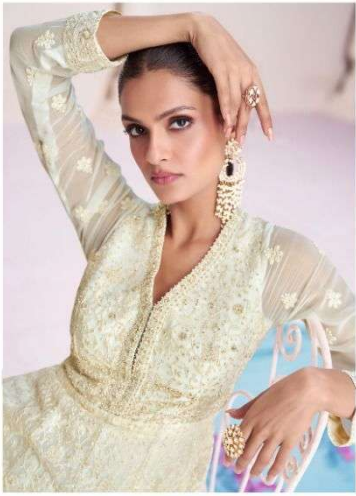

SAYURI[®]
Designer

Farida

SAYURI®
Designer

5315

SAYURI®
Designer

FLAUNTING A RARE BLEND OF STYLE AND COMFORT EACH PIECE.
REFLECT YOUR FEMINE SIDE WITH A WHIFF OF PURE BLISS.

5315

5313

5314

5315

SAYURI®
Designer
Farida

SAYURI[®]
—Designer

FLAUNTING A RARE BLEND OF STYLE AND
COMFORT EACH PIECE. REFLECT YOUR
FEMINE SIDE WITH A WHIFF OF PURE BLISS.

5314

SAYURI[®]
Designer

Farida