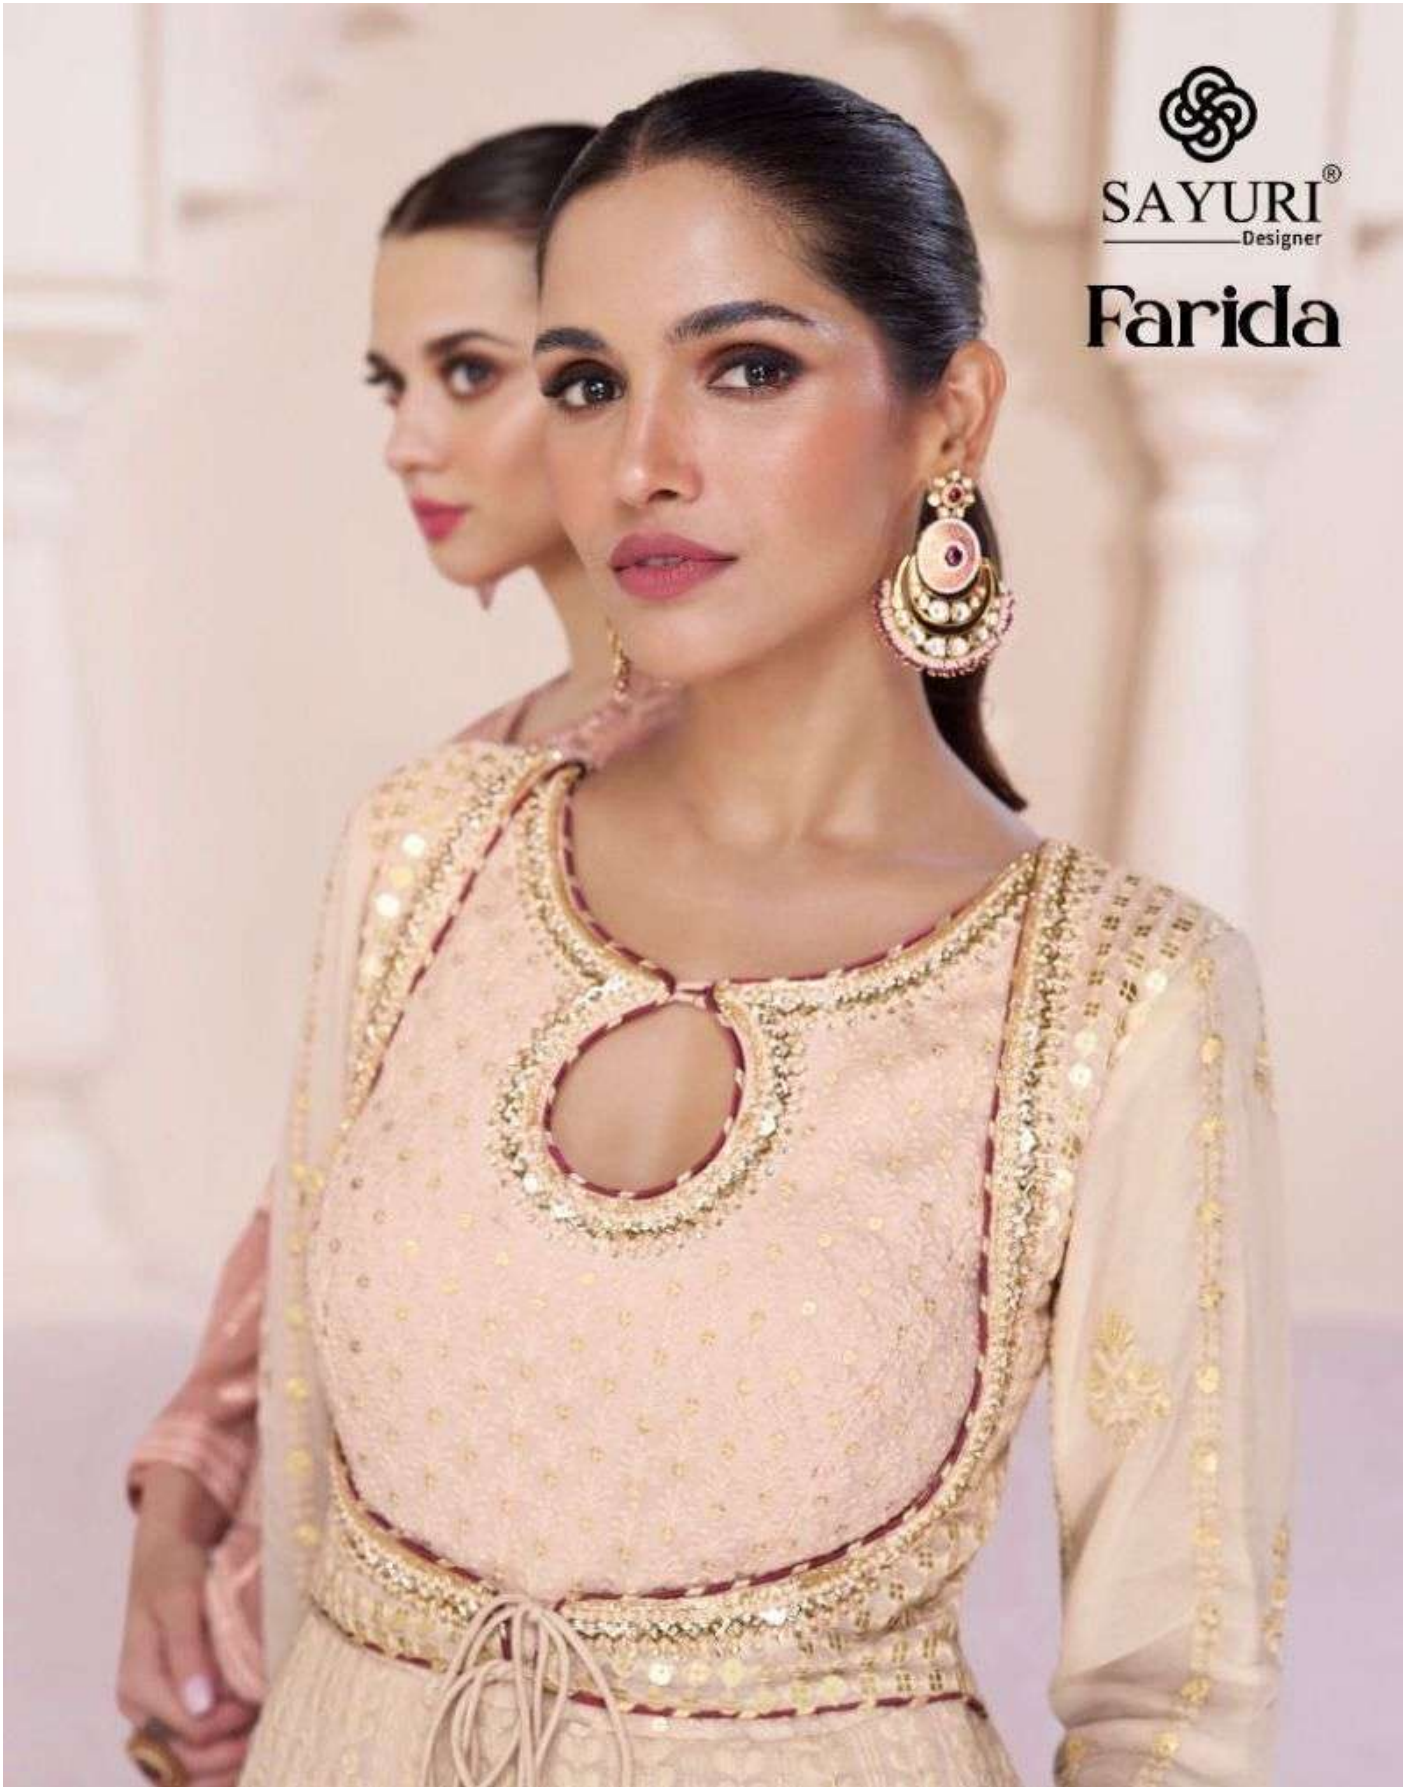

SAYURI<sup>®</sup>  
Designer

Farida

SAYURI®  
Designer

5315

SAYURI®  
Designer

FLAUNTING A RARE BLEND OF STYLE AND COMFORT EACH PIECE.  
REFLECT YOUR FEMINE SIDE WITH A WHIFF OF PURE BLISS.

5315

5313

5314

5315

  
SAYURI®  
Designer  
**Farida**

**SAYURI**<sup>®</sup>  
—Designer

FLAUNTING A RARE BLEND OF STYLE AND  
COMFORT EACH PIECE. REFLECT YOUR  
FEMINE SIDE WITH A WHIFF OF PURE BLISS.

5314

SAYURI<sup>®</sup>  
Designer