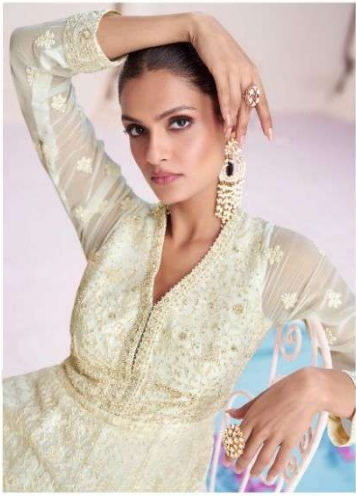

SAYURI[®]
Designer

Farida

SAYURI®
Designer

5315

SAYURI[®]
Designer

FLAUNTING A RARE BLEND OF STYLE AND COMFORT EACH PIECE.
REFLECT YOUR FEMINE SIDE WITH A WHIFF OF PURE BLISS.

5315

5313

5314

5315

SAYURI[®]
Designer
Farida

SAYURI[®]
—Designer

FLAUNTING A RARE BLEND OF STYLE AND
COMFORT EACH PIECE. REFLECT YOUR
FEMINE SIDE WITH A WHIFF OF PURE BLISS.

5314

SAYURI[®]
Designer

Farida