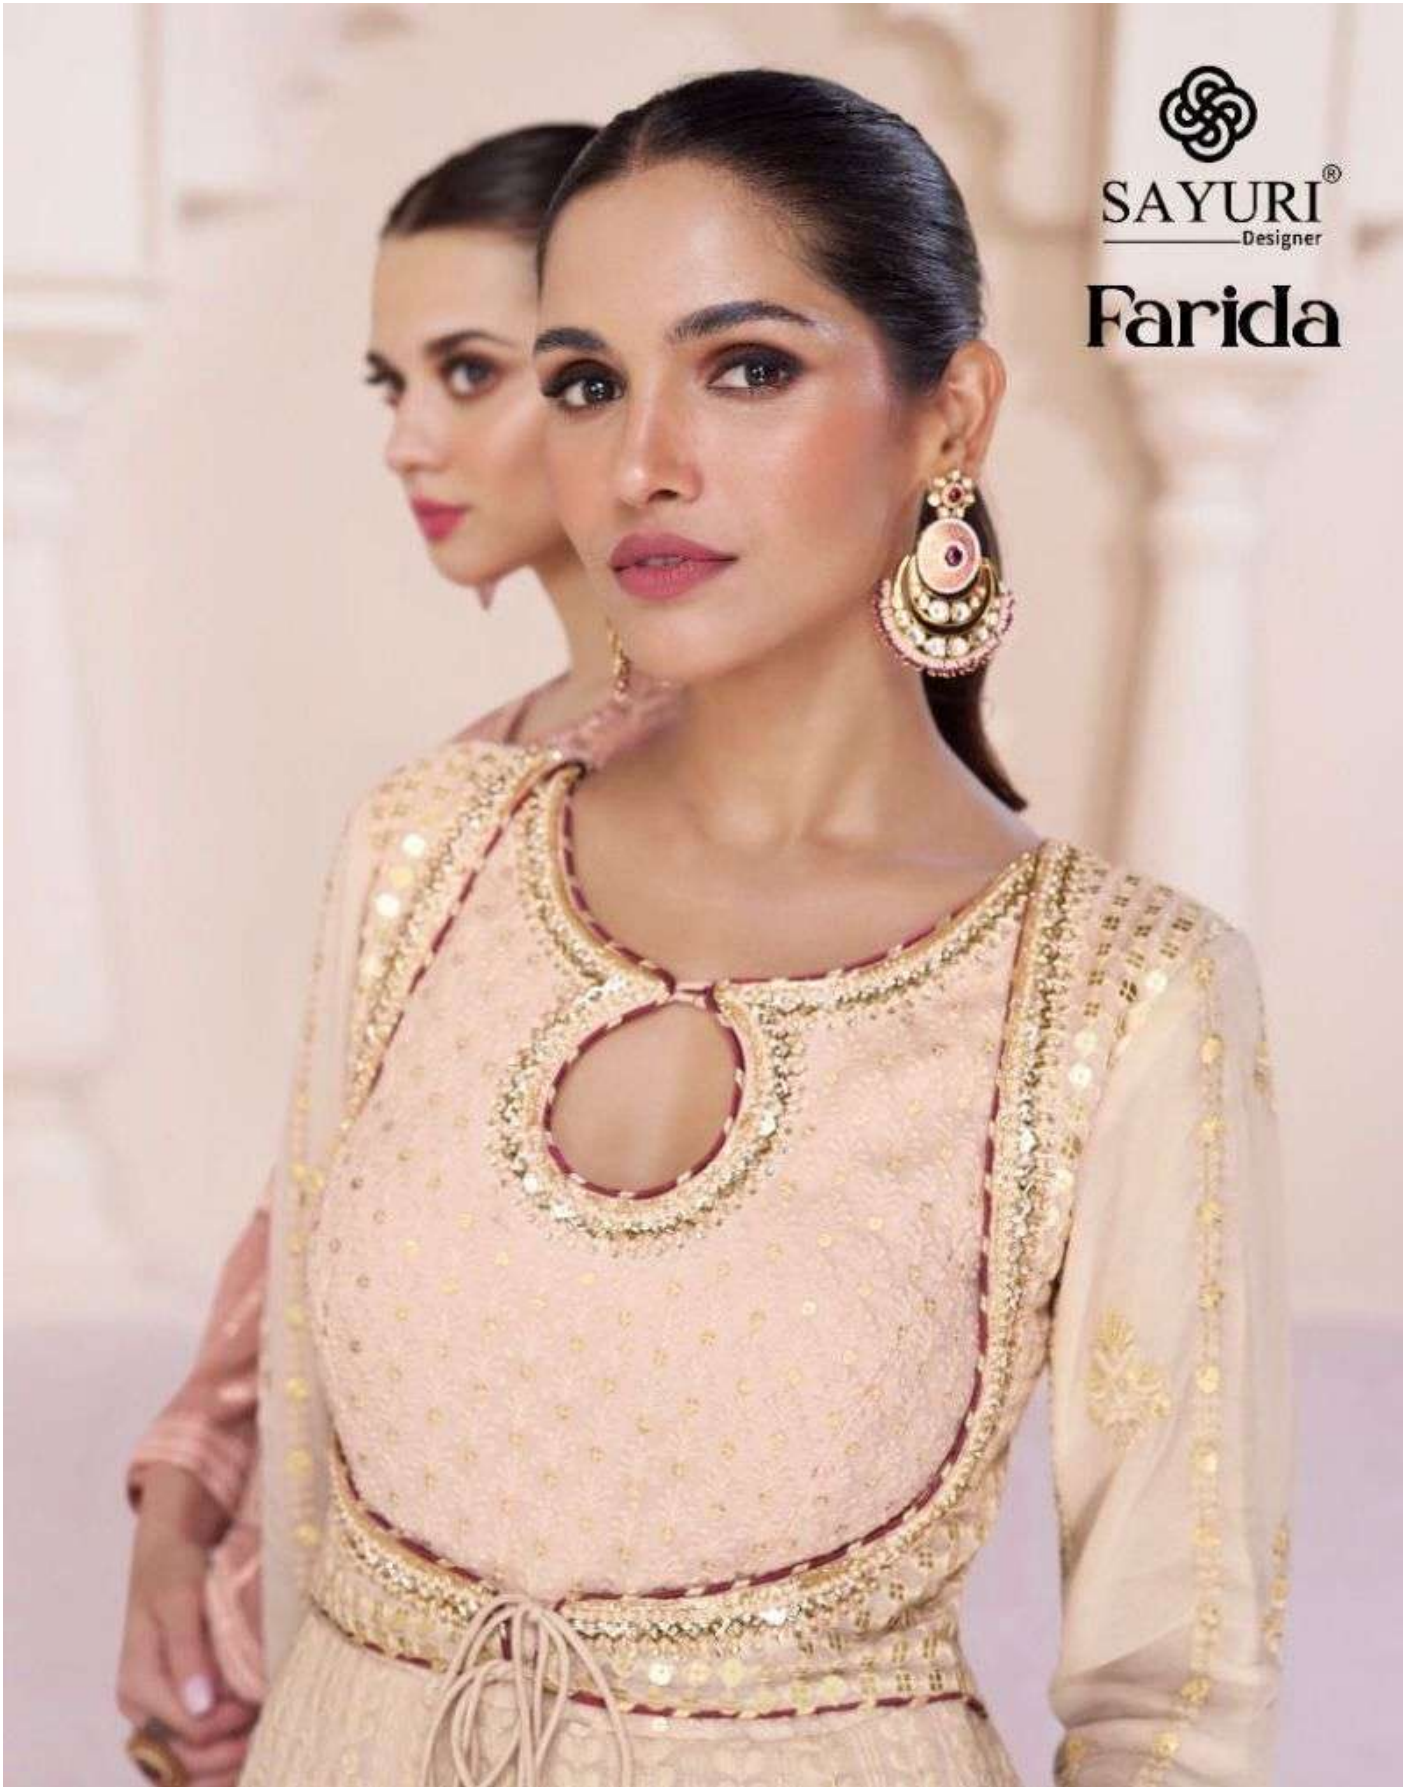

SAYURI[®]
Designer

Farida

SAYURI®
Designer

5315

SAYURI[®]
Designer

FLAUNTING A RARE BLEND OF STYLE AND COMFORT EACH PIECE.
REFLECT YOUR FEMINE SIDE WITH A WHIFF OF PURE BLISS.

5315

5313