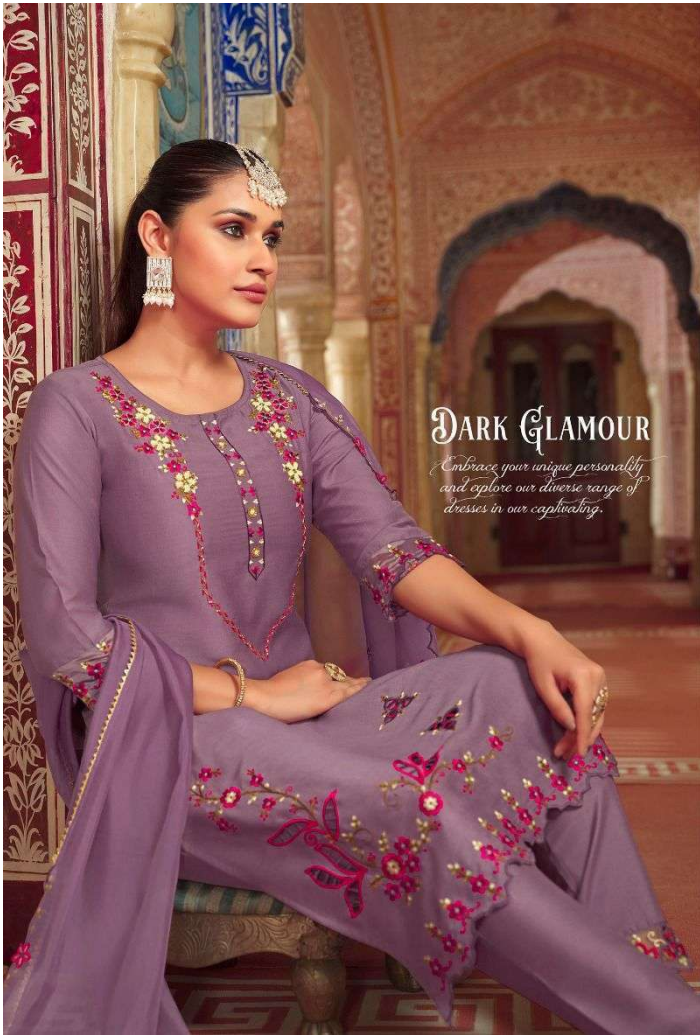

Fresh Look

*Our dress catalog is a celebration
of elegance, offering a curated
selection of breathtaking designs.*

LILY & LALI[®]

GULSPRIDE

A PRODUCT OF *Sifona*[®] GROUP

Mirror Elegance

DARK GLAMOUR

Embrace your unique personality and explore our diverse range of dresses in our captivating.