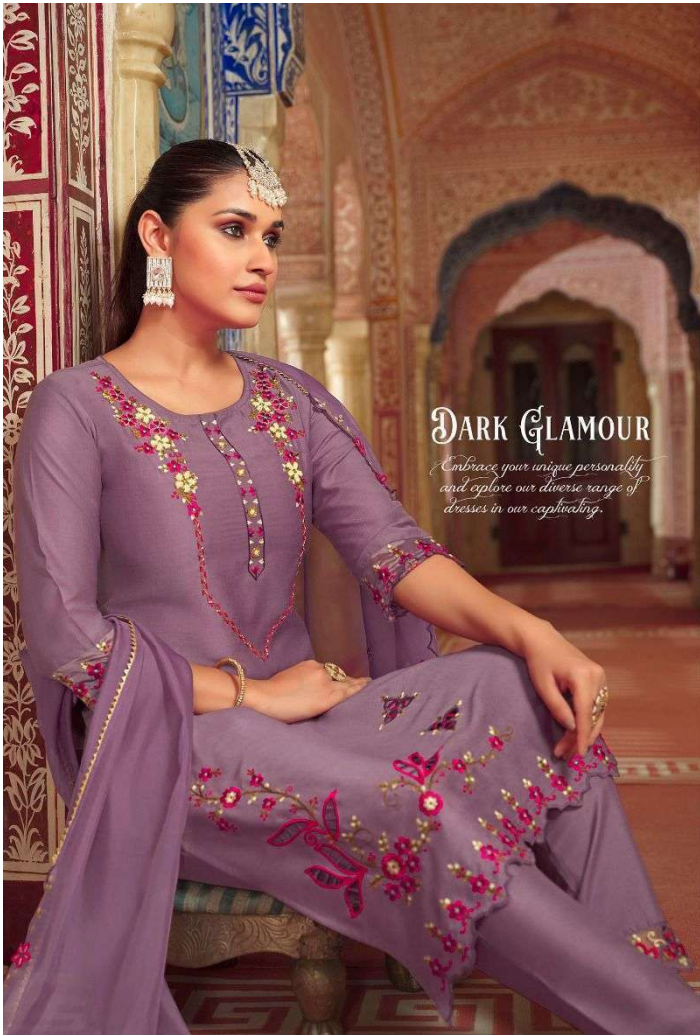

Fresh Look

*Our dress catalog is a celebration
of elegance, offering a curated
selection of breathtaking designs.*

LILY & LALI[®]

GULSPRIDE

A PRODUCT OF *Sifona*[®] GROUP

Mirror Elegance

DARK GLAMOUR

*Embrace your unique personality
and explore our diverse range of
dresses in our captivating.*