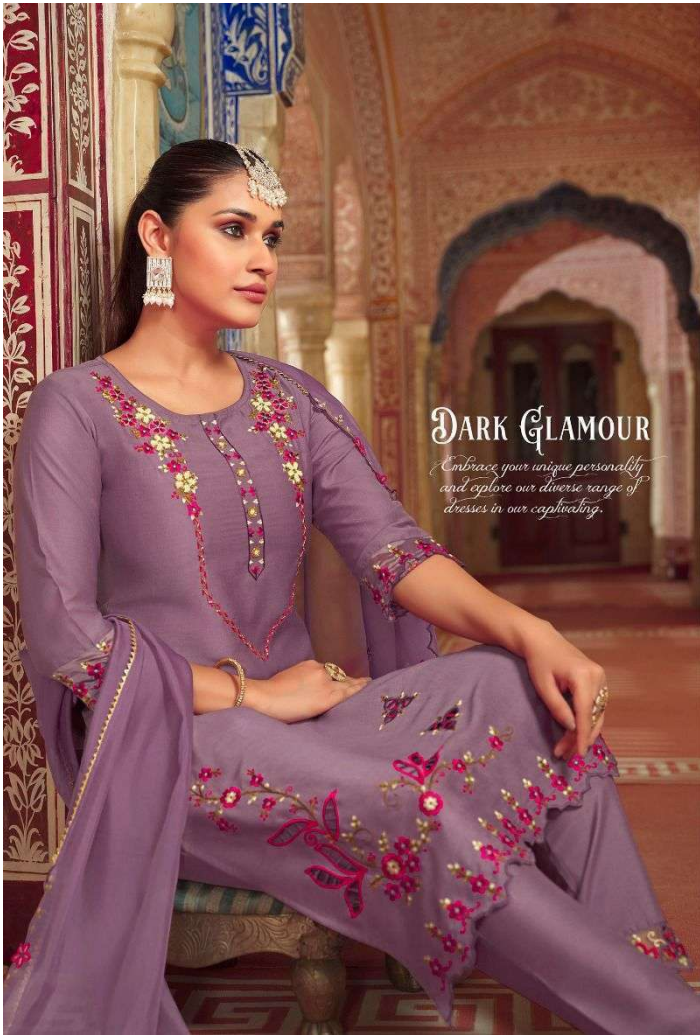

DARK GLAMOUR

Embrace your unique personality and explore our diverse range of dresses in our captivating.