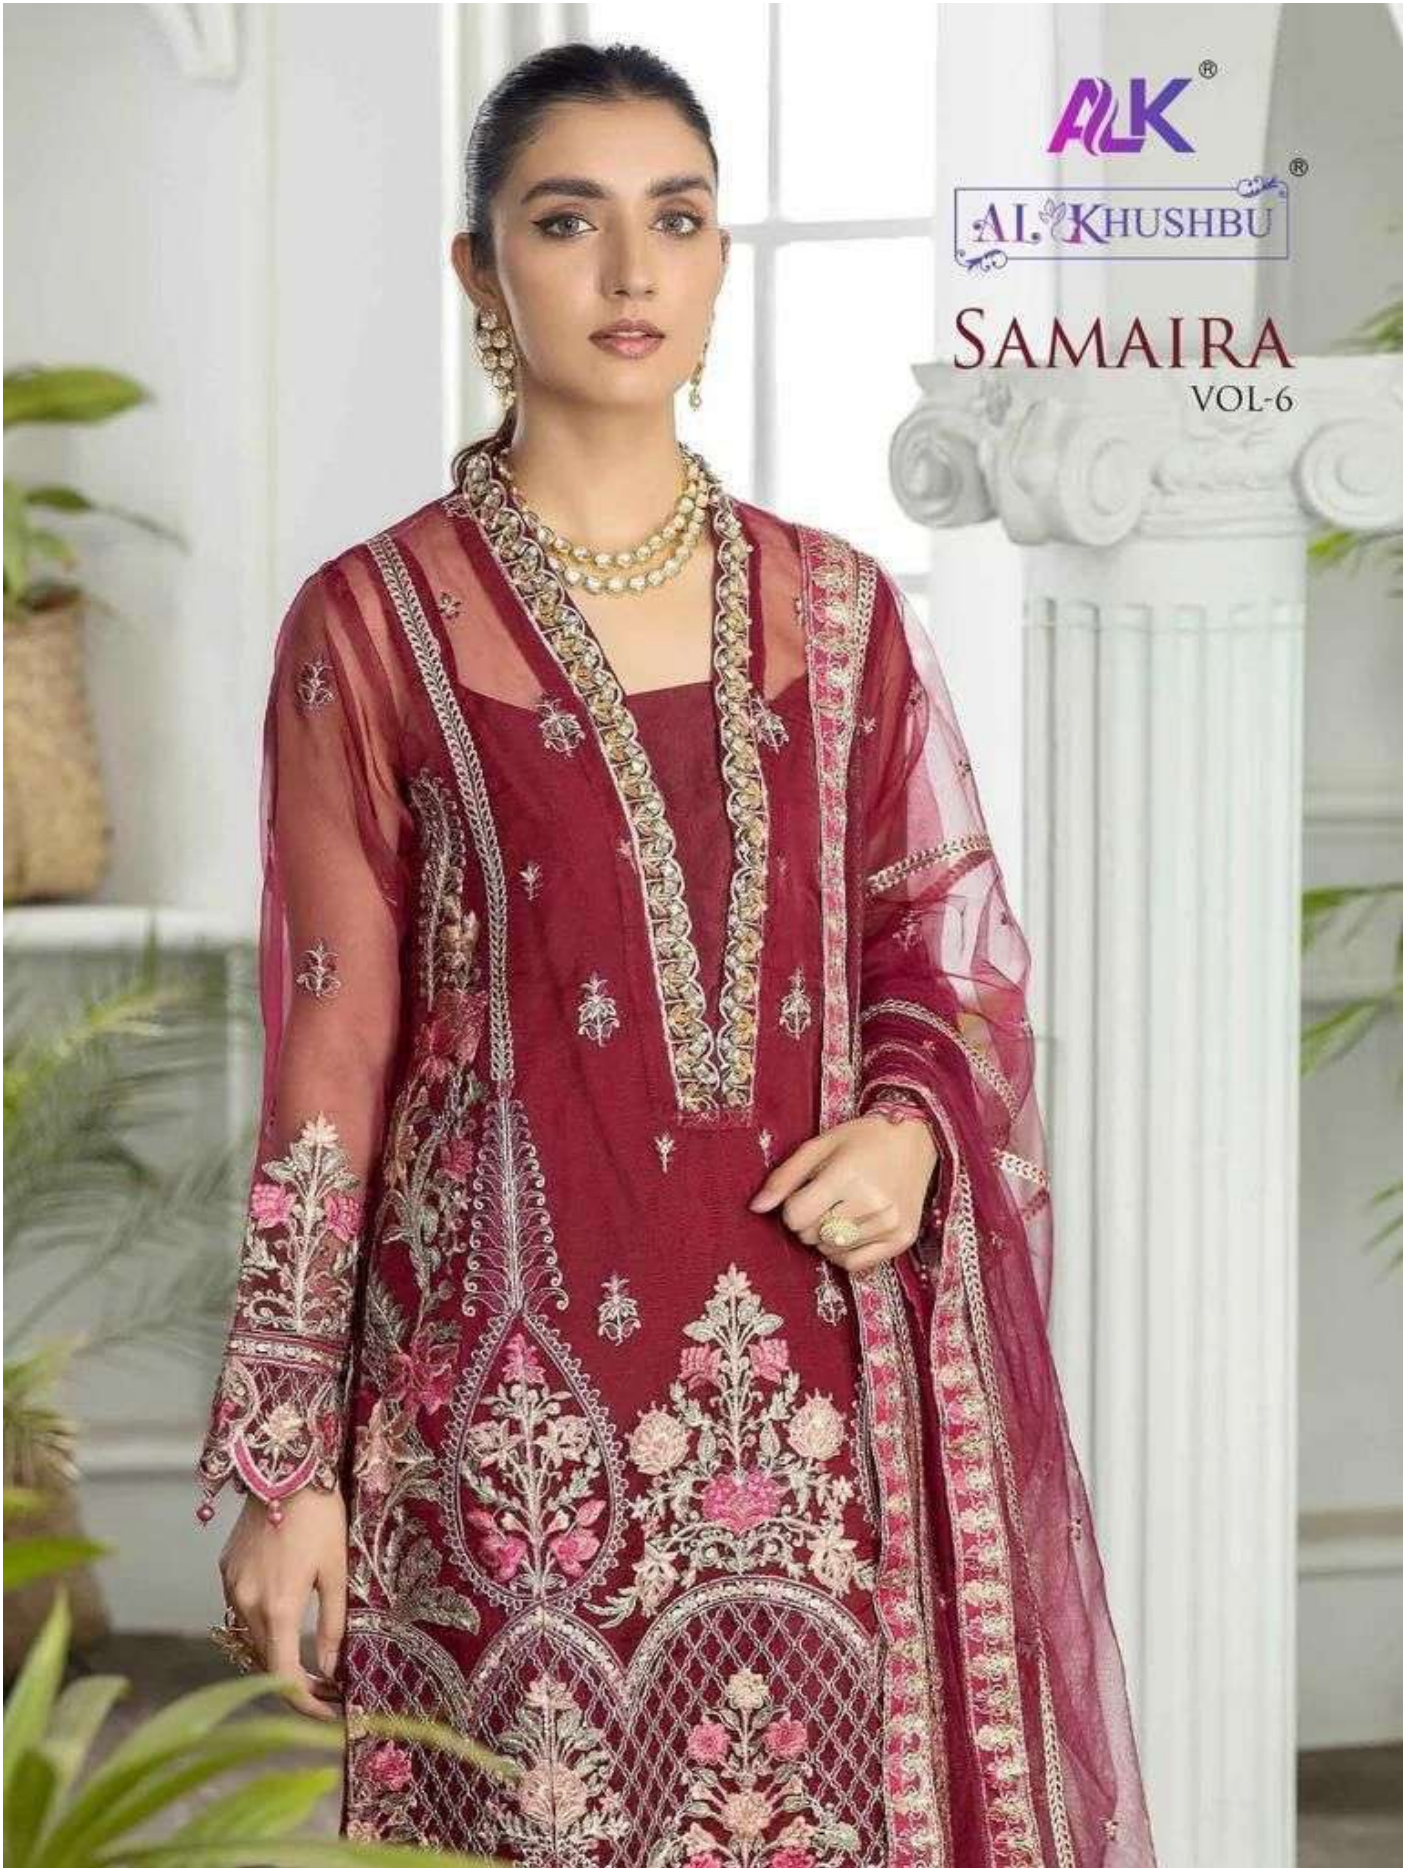

ALK®

AL KHUSHBU®

SAMAIRA
VOL-6