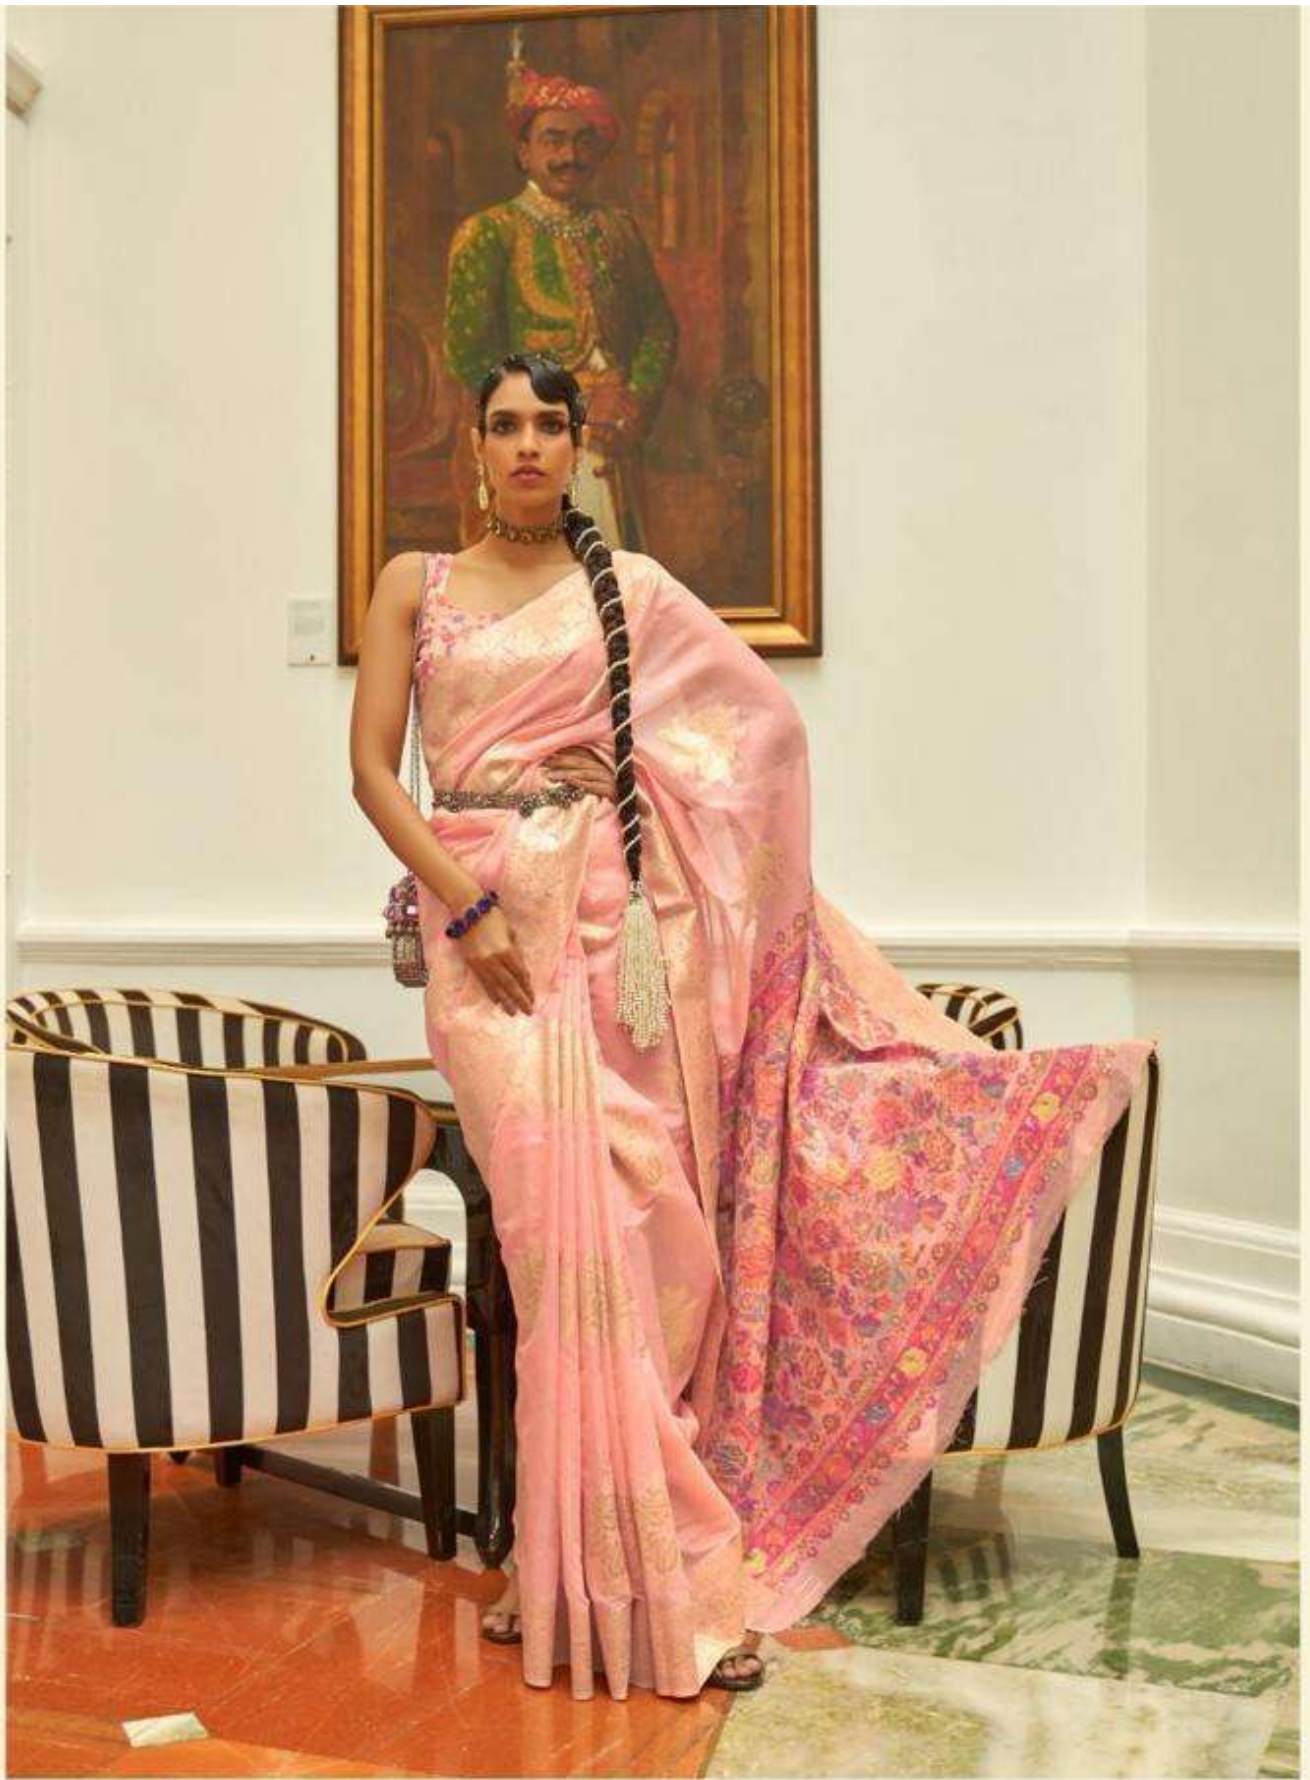

RAJTEX
Curlycare
Five stars | Uthirappally | 98.44.6666

KEERAT SILK

MODAL WEAVING KASHMIRI PALLU & BLOUSE

272003