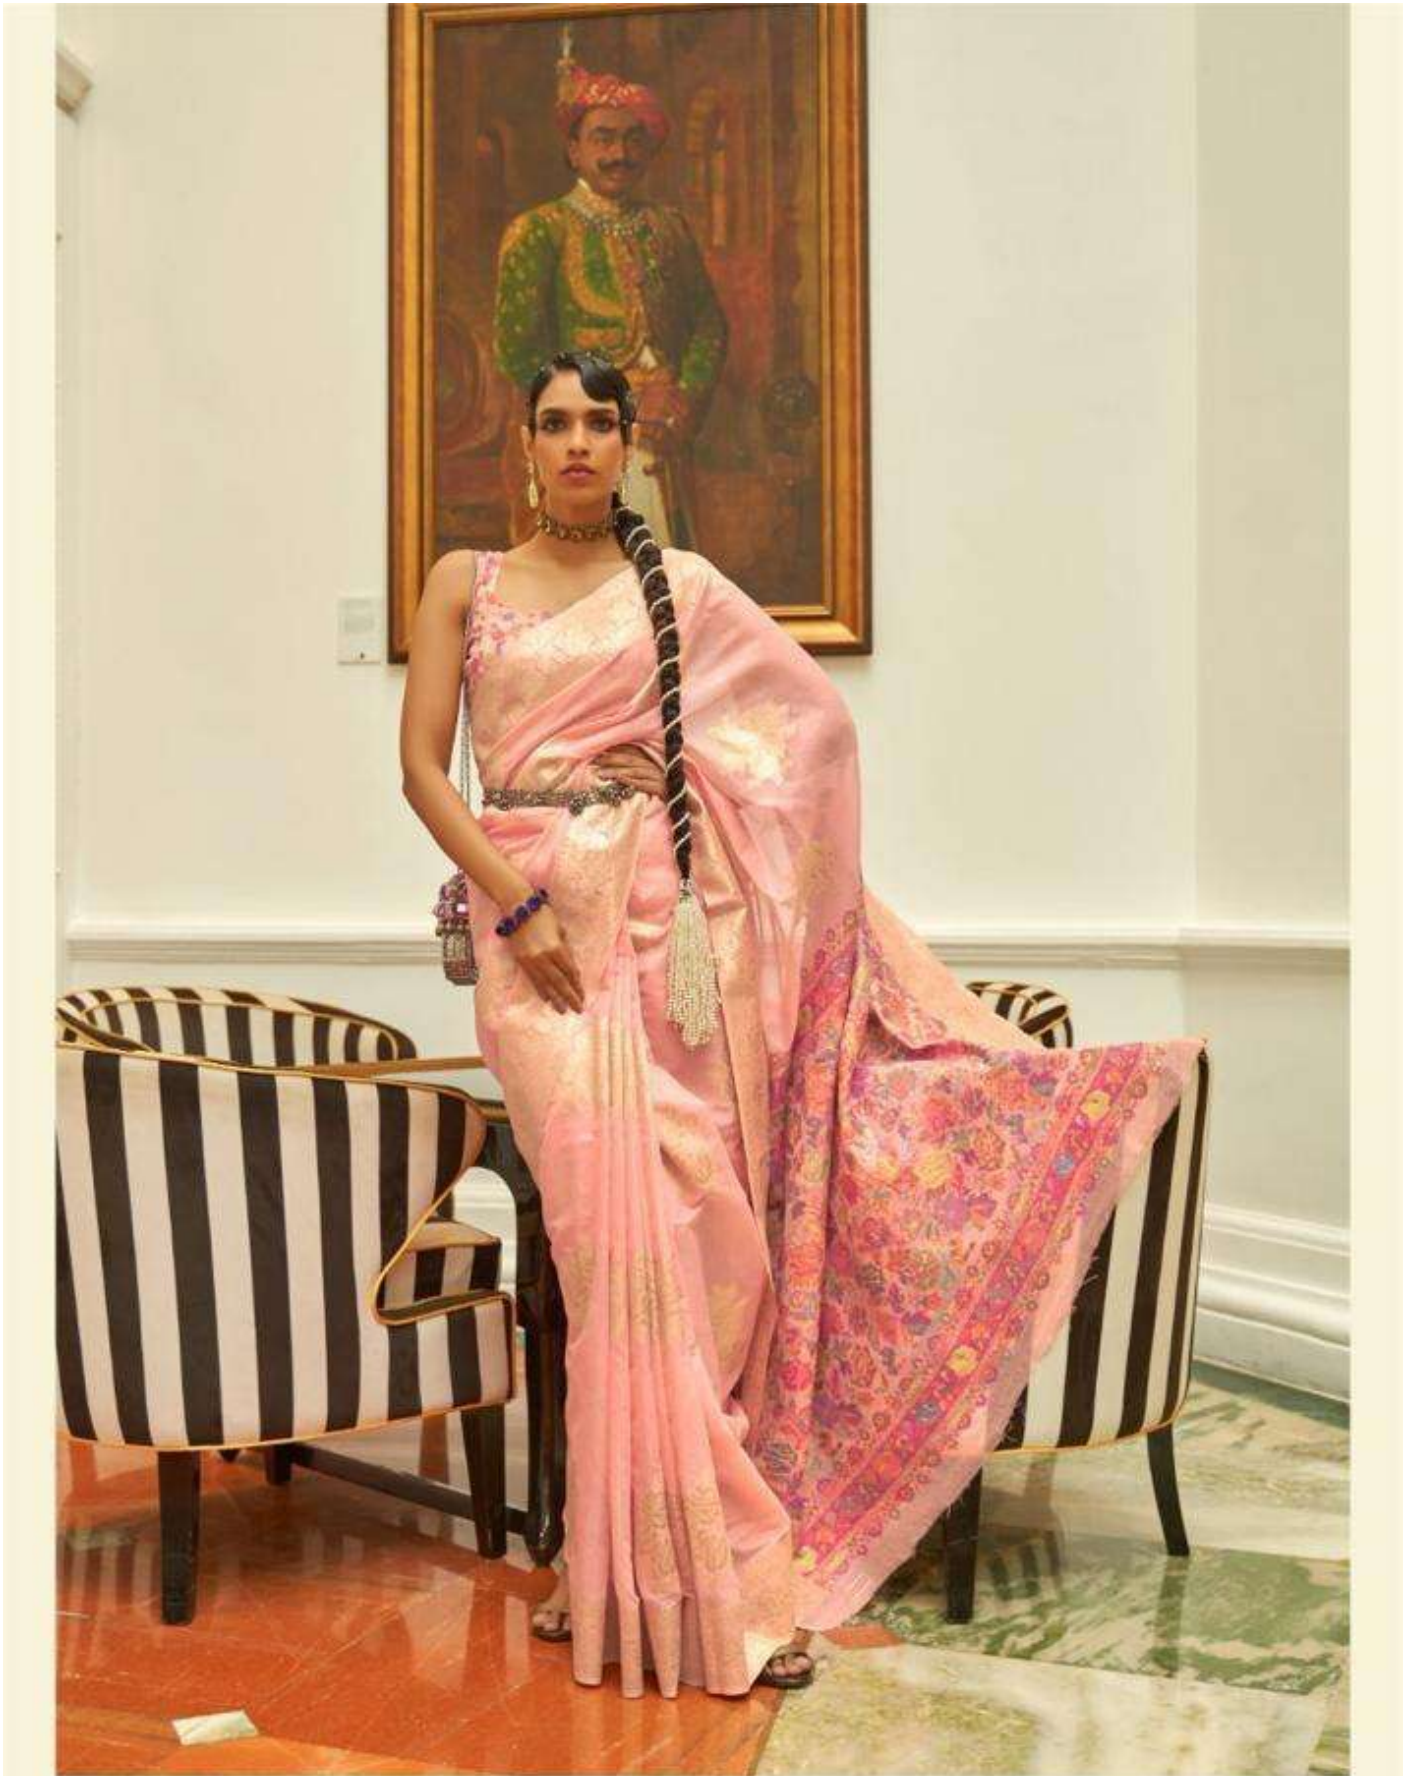

RAIEX

KEERAT SILK

MODAL WEAVING, KASHMIRI PALLU & BLOUSE

RAJTEX
Curlycare
For sarees | Lehenga | Silk sarees

KEERAT SILK

MODAL WEAVING KASHMIRI PALLU & BLOUSE

272006

RAJTEX
Curlycare
Five stars | Lohanga | 98.6mm

KEERAT SILK

MODAL WEAVING KASHMIRI PALLU & BLOUSE

272004

RAJTEX
Curlyline
Free sarees | Unstitched | 50.00ms

KEERAT SILK

MODAL WEAVING KASHMIRI PALLU & BLOUSE

272005

KEERAT SILK