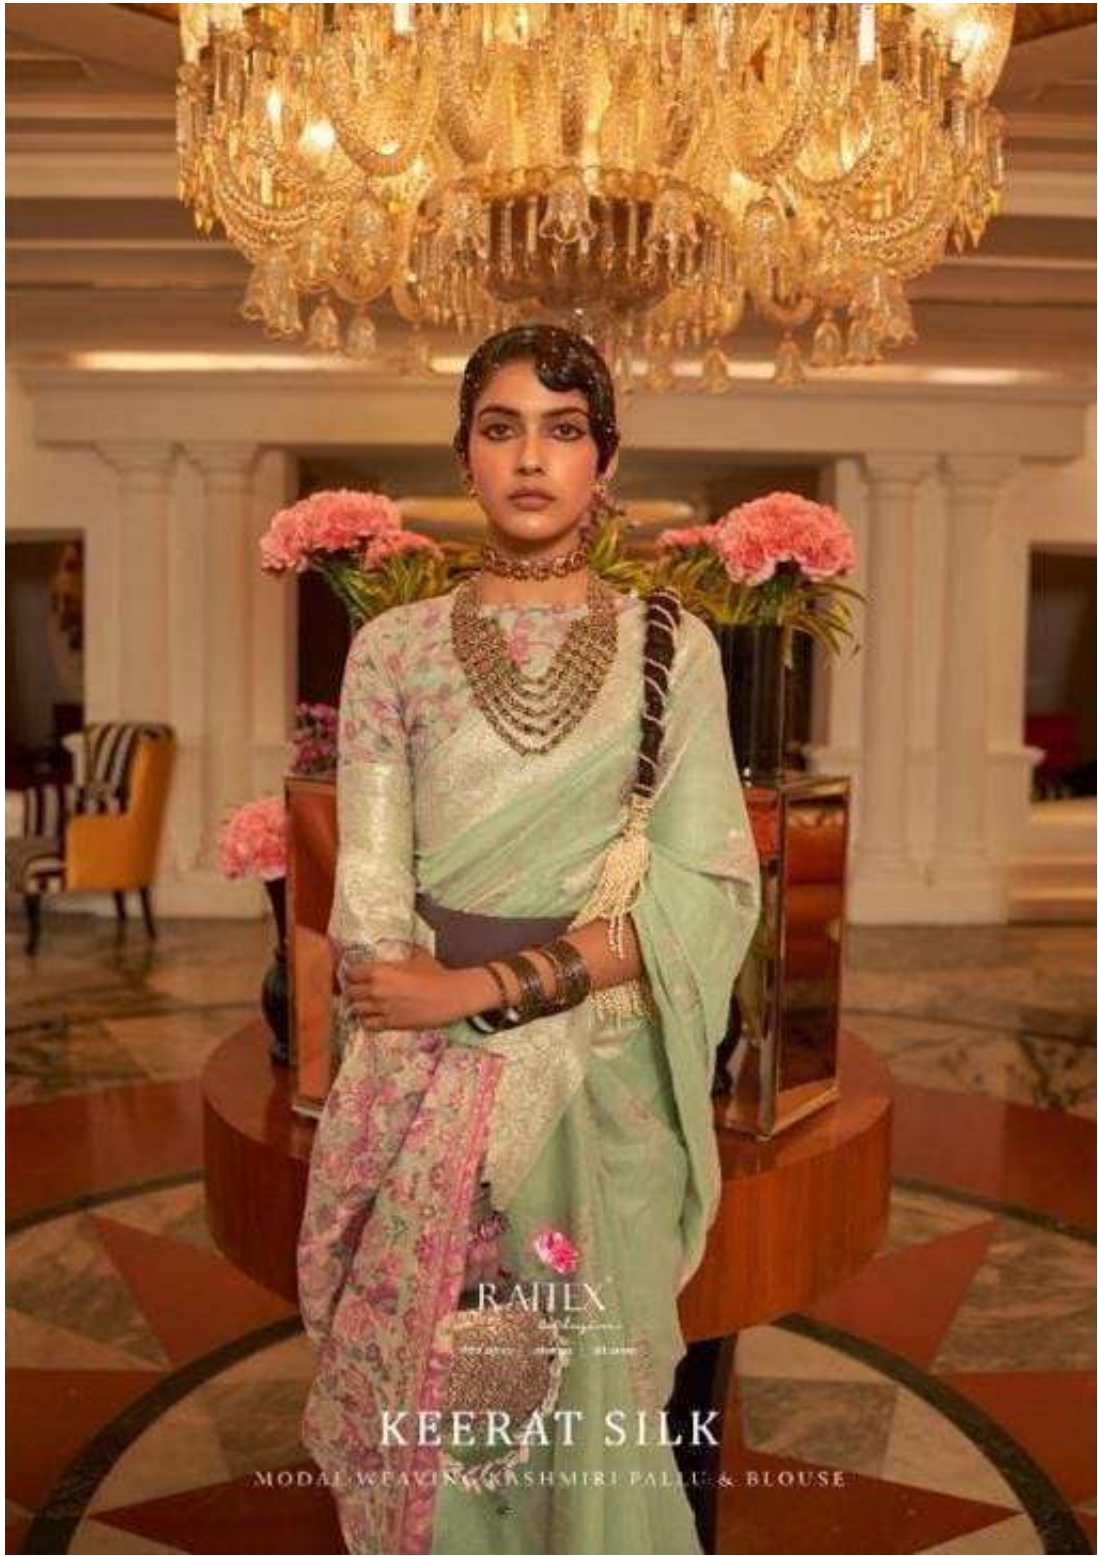

# KEERAT SILK

MODAL WEAVING, KASHMIRI PALLU & BLOUSE

  
**RAJTEX**  
*Curlycare*  
Free care | Lifetime | 100% silk