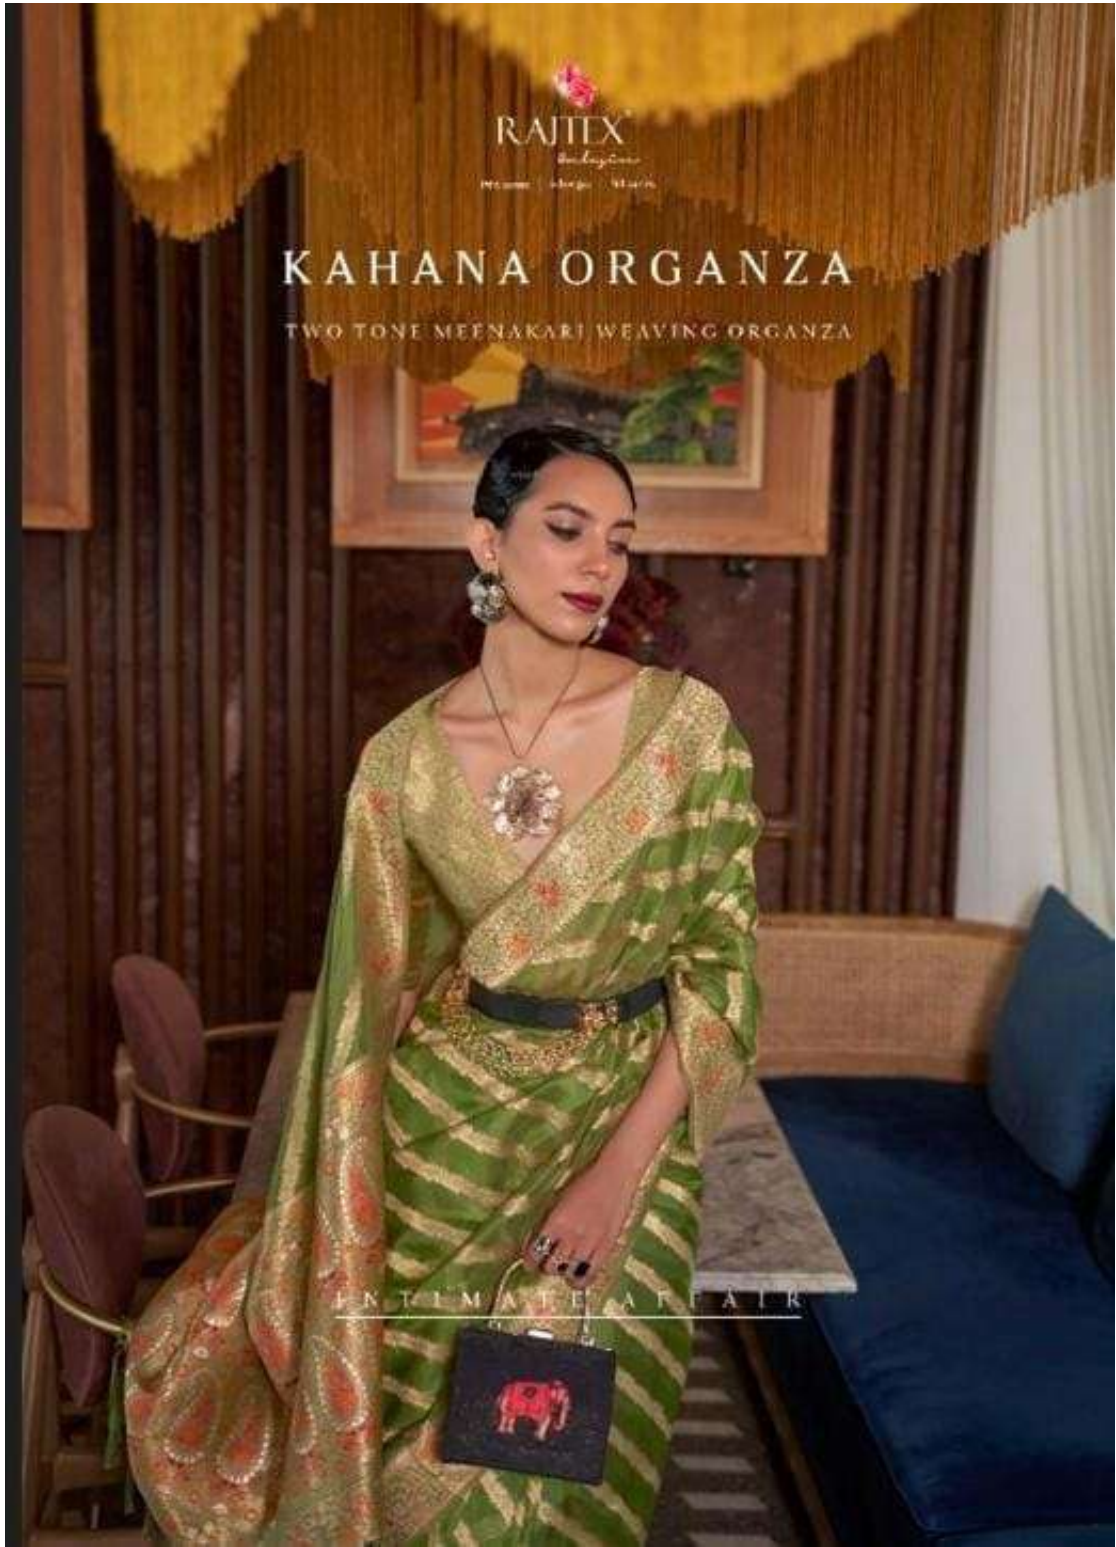

279001

RAJTEX

Handloom
Woven | Shiny | Shakti

KAHANA ORGANZA

TWO TONE MEENAKARI WEAVING ORGANZA

INTIMATE AFFAIR

KAHANA ORGANZA

TWO TONE MEENAKARI WEAVING ORGANZA