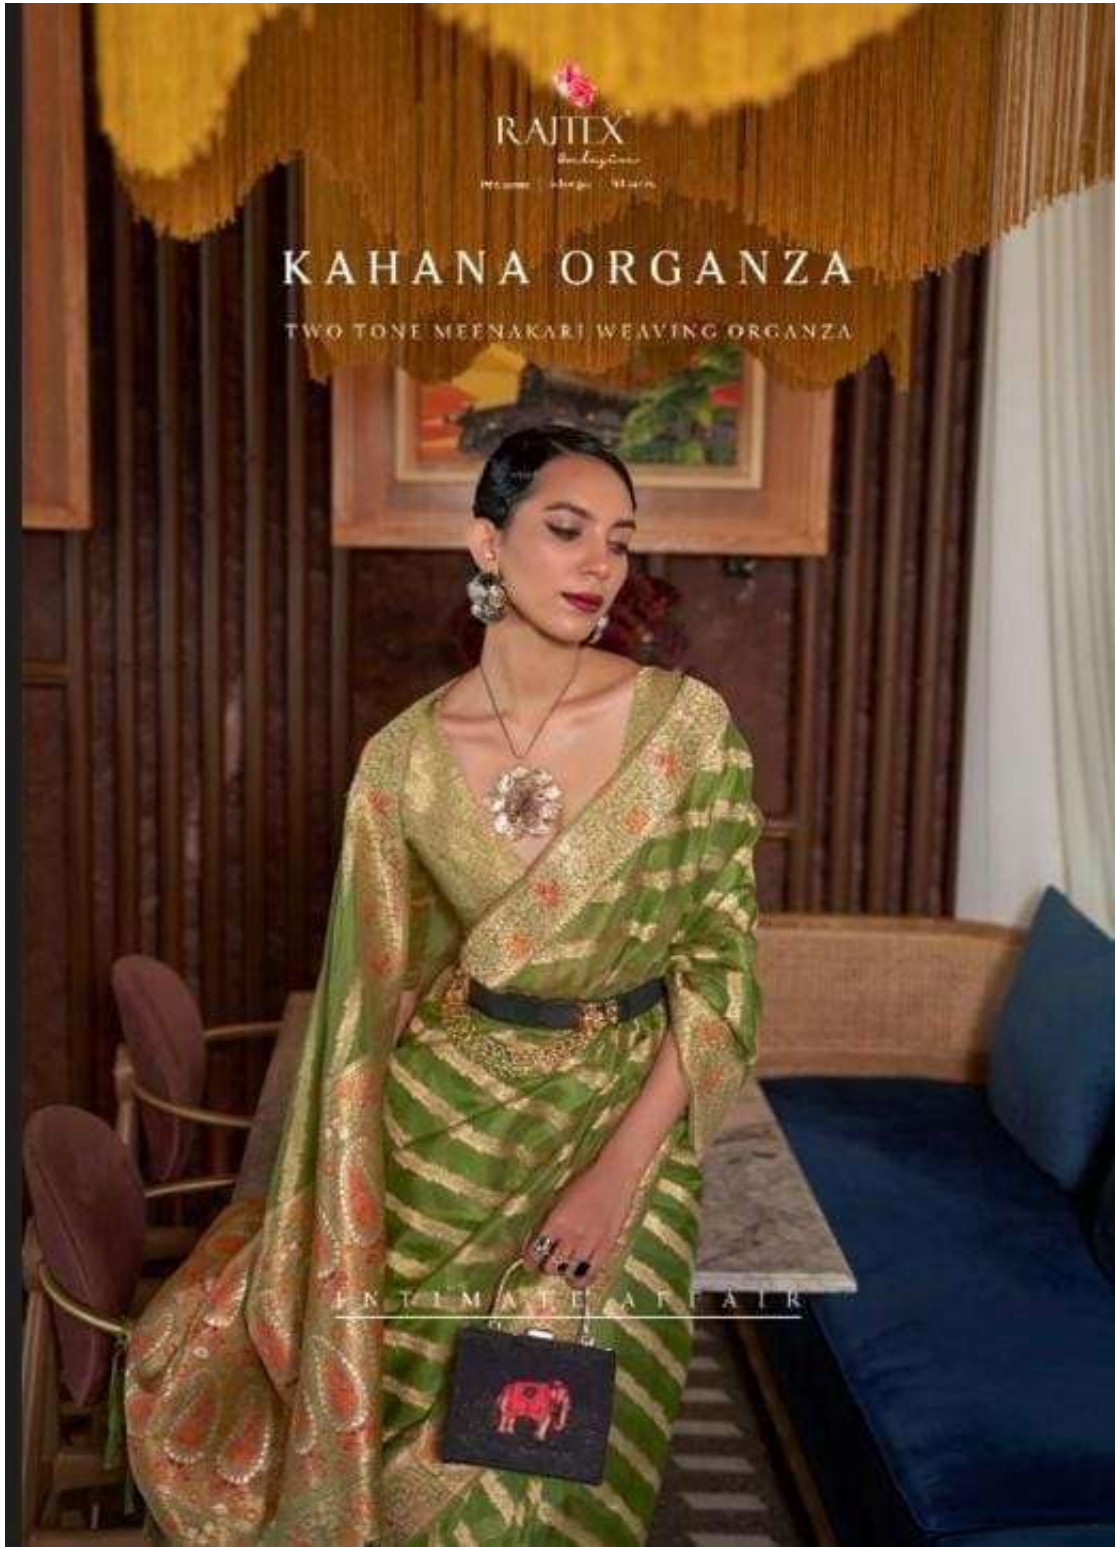

RAJTEX

Handloom

MUMBAI | CHENNAI | BANGALORE

KAHANA ORGANZA

TWO TONE MEENAKARI WEAVING ORGANZA

INTIMATE AFFAIR