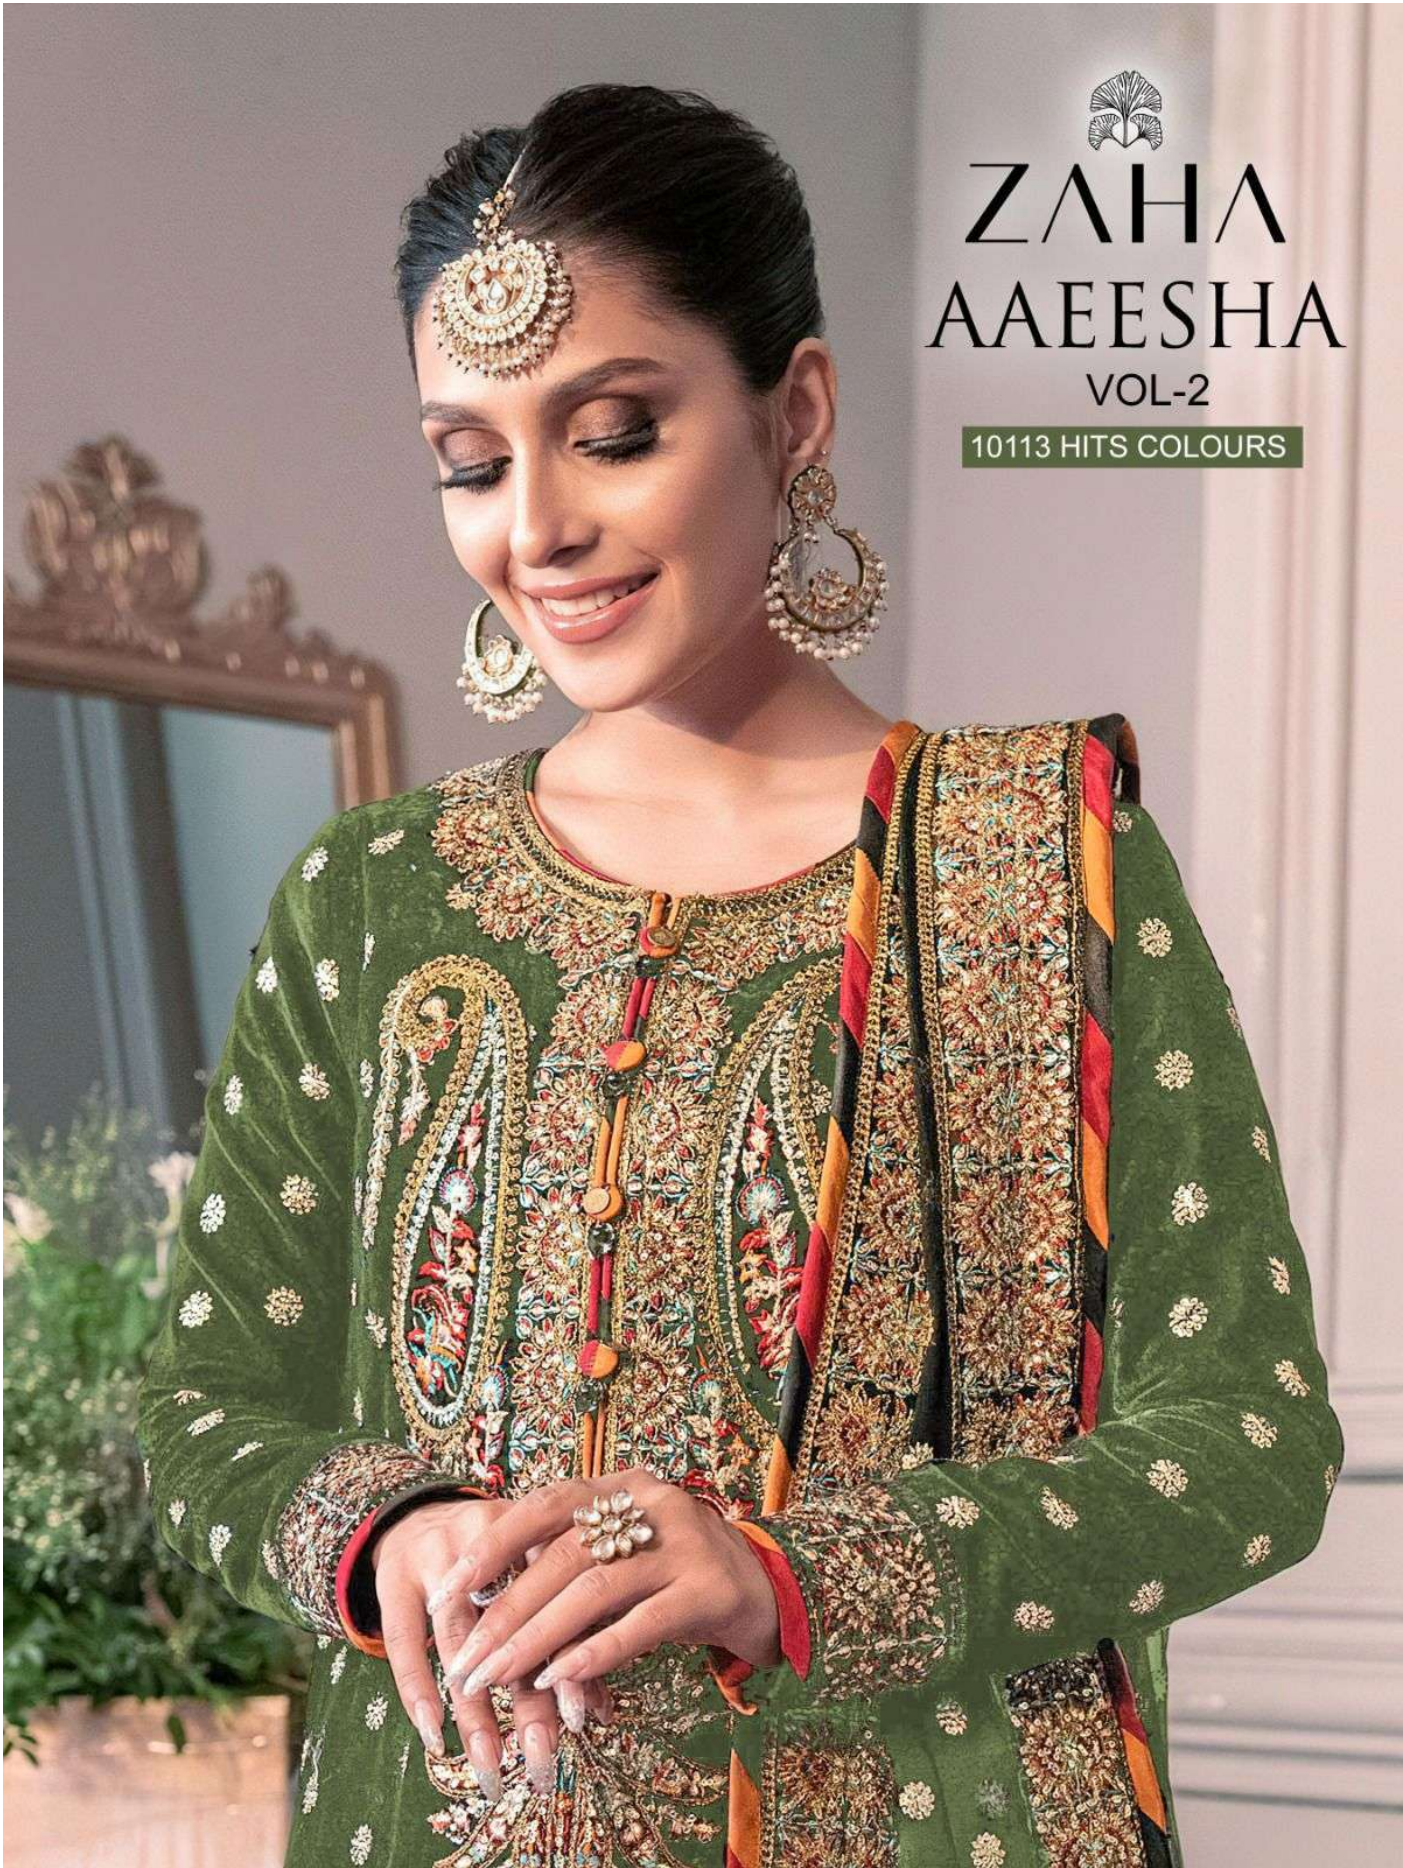

ZAHA AAEESHA

VOL-2

10113 HITS COLOURS

ZAHA
AAEESHA
VOL-2

10113 HITS COLOURS

AAEESHA VOL-2 ZAHA D.No. 10113-G
TOP Fox Georgette with Embroidery BOTI SHERIFF Dull sarif Nazmin with Embroidery

AAEESHA
VOL-2

TOP Fox Georgette
with Embroidery

ZAHA

BOTTOM-INNER Dull santoon

D.No.10113-E

DUPATTA Nazmin
with Embroidery

AAEESHA
VOL-2

TOP

Fox Georgette
with Embroidery

ZAHA

BOTTOM-INNER

Dull santoon

D.No.10113-G

DUPATTA

Nazmin
with Embroidery

AAEESHA
VOL-2

TOP

Fox Georgette
with Embroidery

AAEESHA

VOL-2

10113 HITS COLOURS

ZAHA

TOP

Faux Georgette
with Embroidery

BOTTOM-INNER

Dull santoon