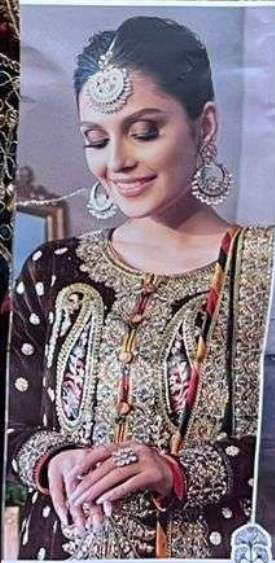

ZAHA

BOTTOM-INNER

Dull santoon

D.No.10113-F

DUPATTA

Nazmin
with Embroidery

AAEESHA VOL-2 ZAHA D.No.10113-F
TOP Fox Georgette with Embroidery BOTTOM-INNER Dull tansoo min embroidery

AAEESHA VOL.2 D.No.10113-E
TOP - Full Sleeves with Embroidery
ZAHN
DUPATTA - Nazam with Embroidery

AAEESHA

VOL-2

10113 HITS COLOURS

ZAHA

TOP

Faux Georgette
with Embroidery

BOTTOM-INNER

Dull santoon