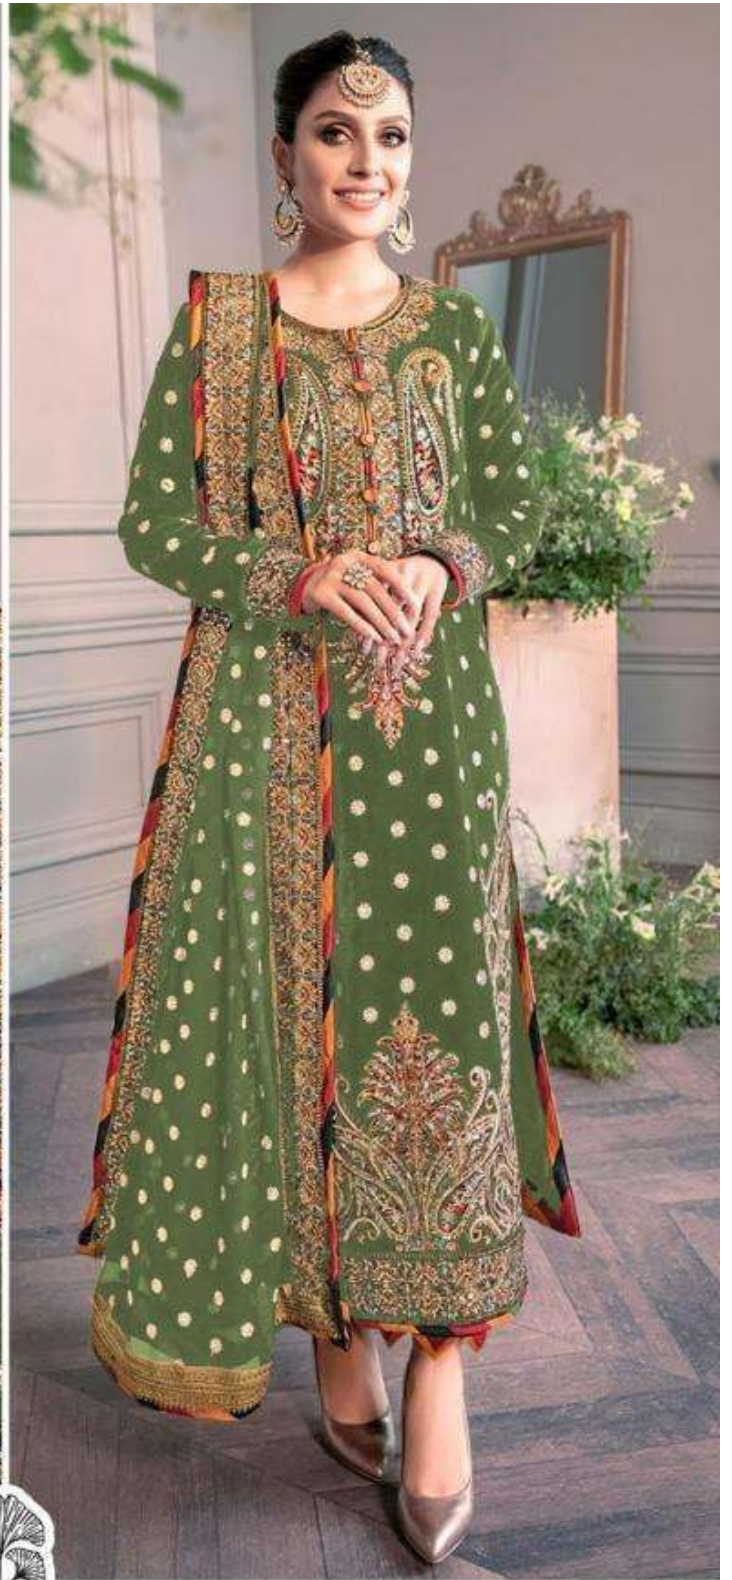

ZAHA AAEESHA

VOL-2

10113 HITS COLOURS

ZAHA
AAEESHA
VOL-2

10113 HITS COLOURS

AAEESHA VOL-2 ZAHA D.No. 10113-G
TOP Fox Georgette with Embroidery BOTI SHERIFF Dull sarif Nazmin with Embroidery

AAEESHA
VOL-2

TOP Fox Georgette
with Embroidery

ZAHA

BOTTOM-INNER Dull santoon

D.No.10113-E

DUPATTA Nazmin
with Embroidery

AAEESHA
VOL-2

TOP

Fox Georgette
with Embroidery

ZAHA

BOTTOM-INNER

Dull santoon

D.No.10113-G

DUPATTA

Nazmin
with Embroidery

AAEESHA
VOL-2

TOP

Fox Georgette
with Embroidery

AAEESHA

VOL-2

10113 HITS COLOURS

ZAHA

TOP

Faux Georgette
with Embroidery

BOTTOM-INNER

Dull santoon