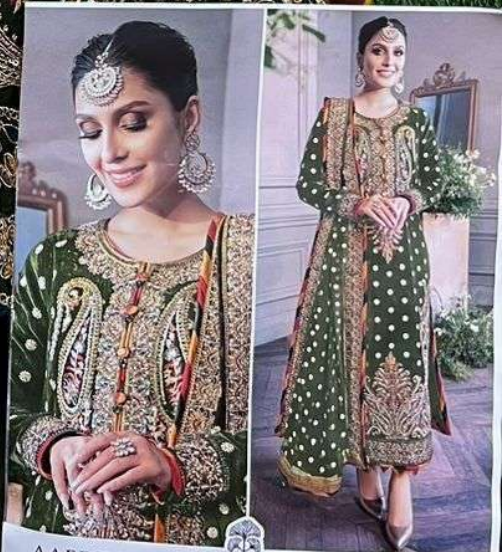

ZAHA AAEESHA

VOL-2

10113 HITS COLOURS

ZAHA
AAEESHA
VOL-2

10113 HITS COLOURS

AAEESHA VOL-2 ZAHA D.No. 10113-G
TOP Fox Georgette with Embroidery BOTI SHERIFF Dull sarif Nazmin with Embroidery

AAEESHA
VOL-2

TOP Fox Georgette
with Embroidery

ZAHA

BOTTOM-INNER Dull santoon

D.No.10113-E

DUPATTA Nazmin
with Embroidery

AAEESHA
VOL-2

TOP

Fox Georgette
with Embroidery

ZAHA