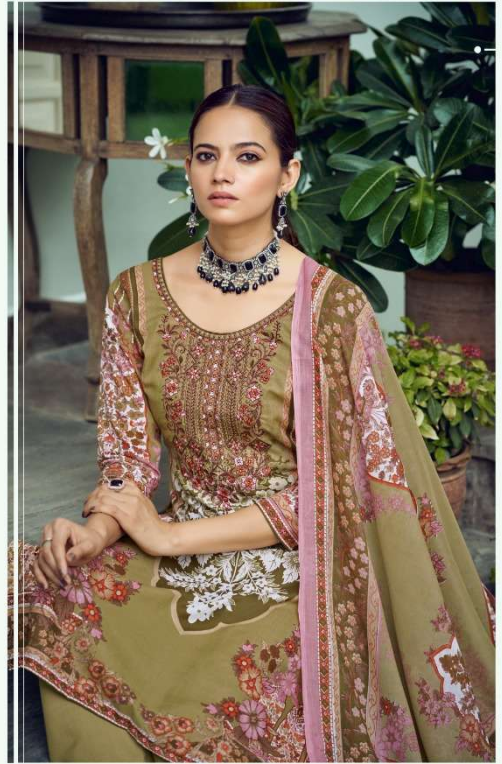

180004

180005

S T Y L I S H