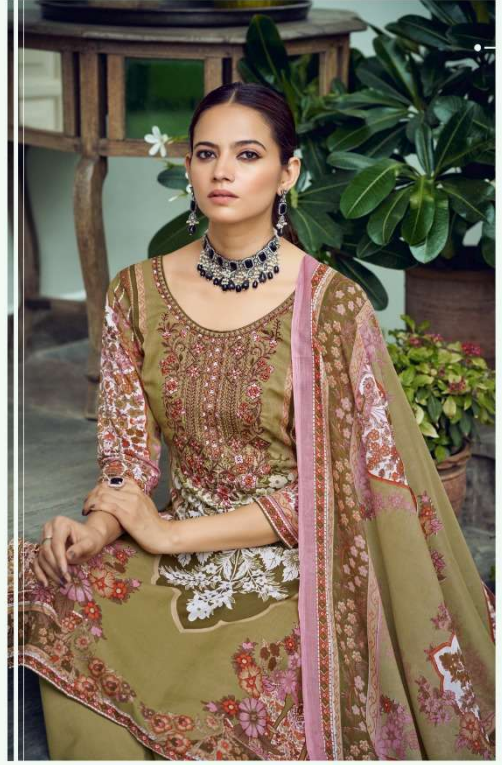

180004

180005

S T Y L I S H