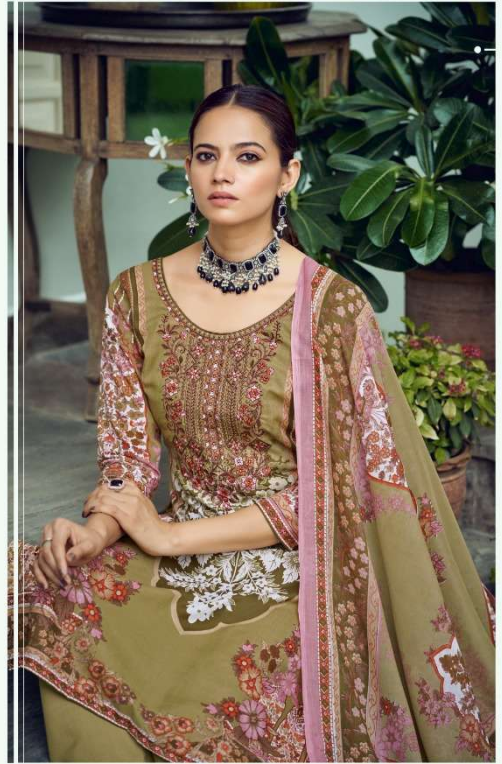

Kesar®

Selena

PURE LAWN 60.60 DIGITAL PRINT HEAVY DESIGNER SELF EMBROIDERY

180001

180002

180003

180004

180005

180006

S T Y L I S H

180002

D R A P E •

180004

Resa

180006

Kesar®

Selena

PURE LAWN 60.60 DIGITAL PRINT HEAVY DESIGNER SELF EMBROIDERY

Resar

# FOREVER

WITH A WONDERFUL MIX OF GRACEFUL COLOURS AND CLASSY DESIGNS,  
THIS RANGE IS SURE TO GET ALL THE ATTENTION AND ENLIGHTEN YOU IN  
ALL THE FESTIVALS

T R E N D

180001

E T E R N I T Y

180003