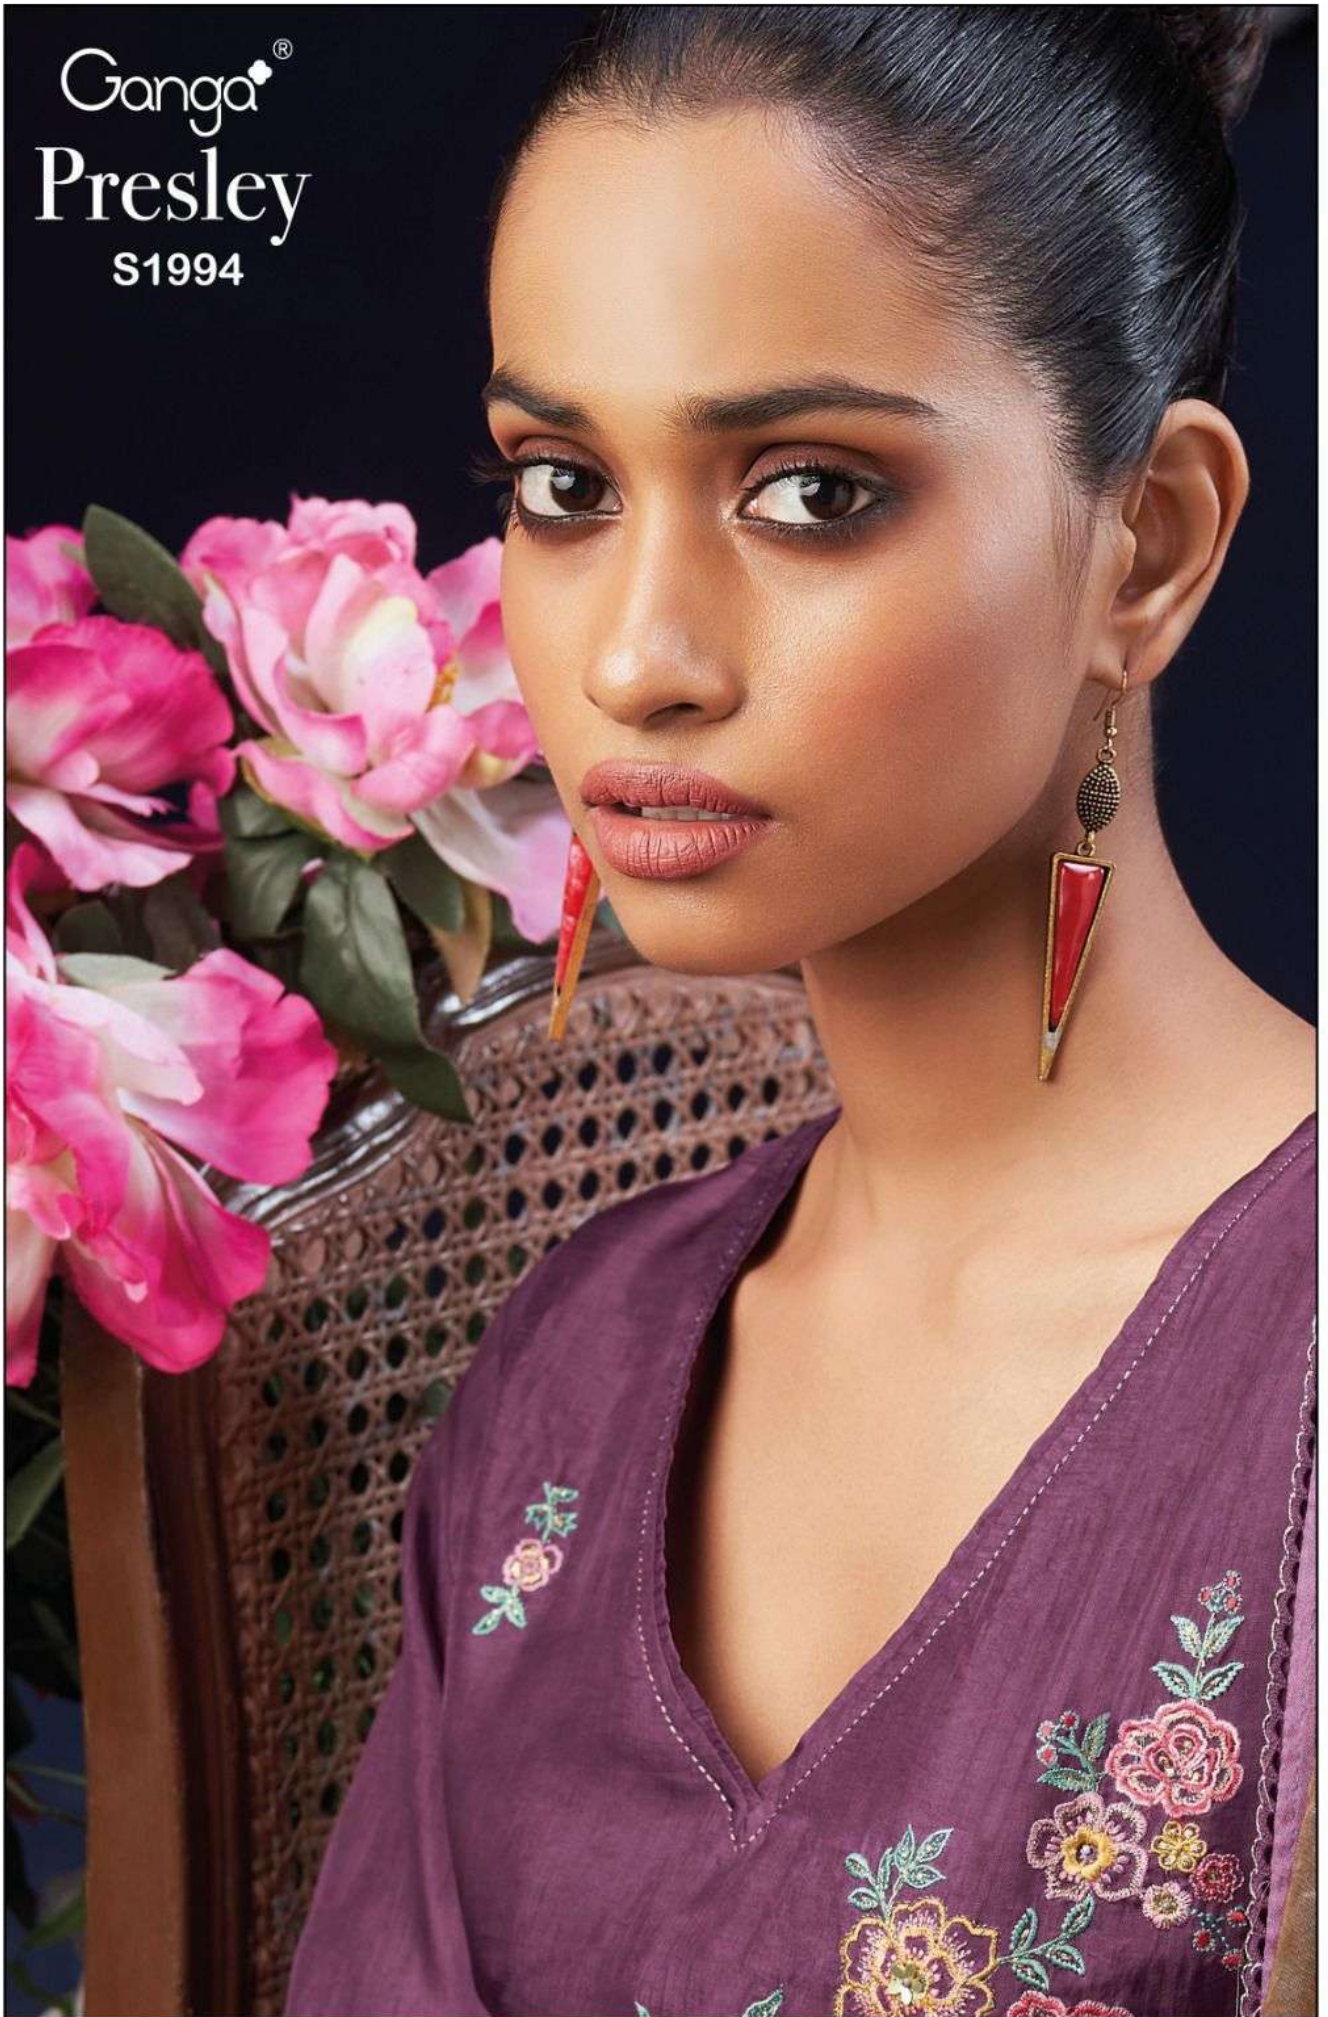

Ganga®  
Presley  
S1994

PRODUCT NAME	<b><i>PRESLEY</i></b>
D.NO.	S1994
DESCRIPTION	<p><b>TOP</b> PREMIUM BEMBERG RUSSIAN SILK SOLID WITH EMBROIDERY AND HAND WORK AND LACE</p> <p><b>BOTTOM</b> PREMIUM COTTON SILK SOLID COLOUR</p> <p><b>DUPATTA</b> FINEST BEMBERG LAWN JACQUARD</p>
HSN CODE	<b>540834</b>
WHOLESALE PRICE	<b>2345/- EACH+GST(EXTRA)</b>