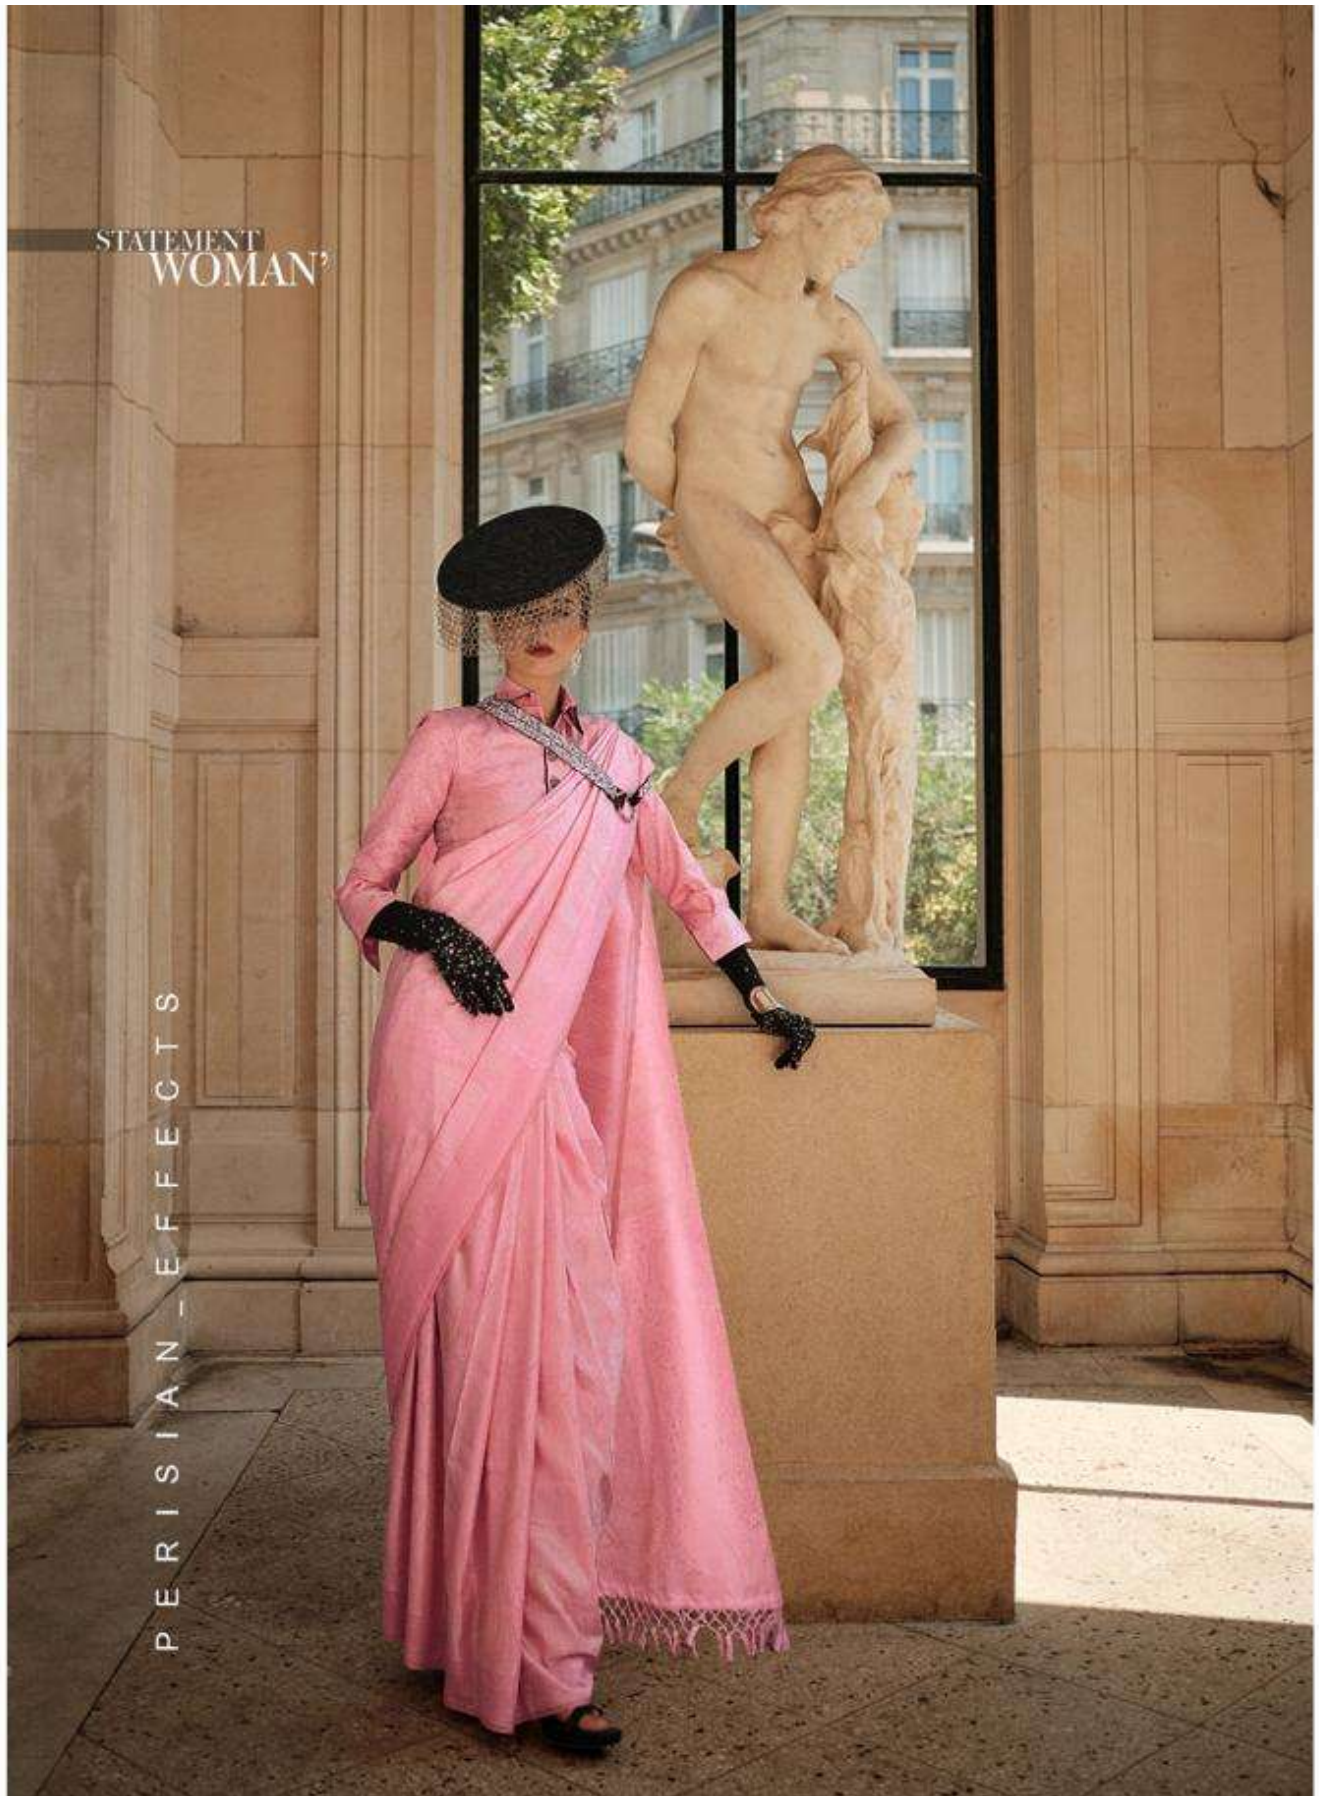

STATEMENT
WOMAN

PERISIAN-EFFECTS

RAJTEX
India
First class | Lehengas | Silk sarees

KYHA_SILK

PURE SATIN HANDLOOM WEAVING 336005

STATEMENT
WOMAN?

PERISIAN_EFFECTS

RAJTEX
Delux
Print sarees | Lehengas | Silk sarees