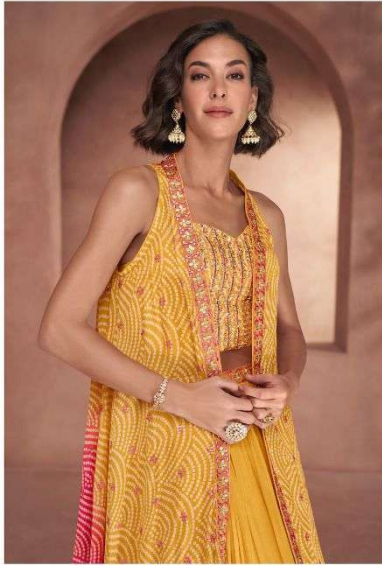

SAYURI®
Designer

8312