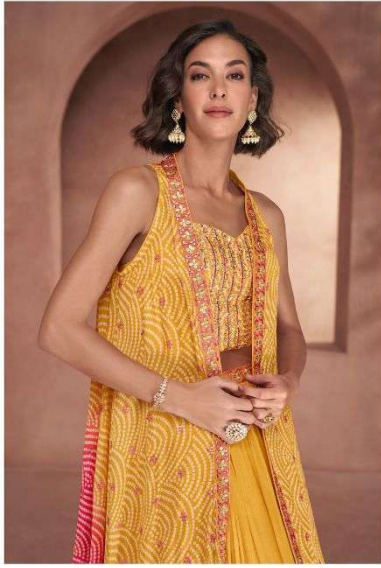

SAYURI®
Designer

8312