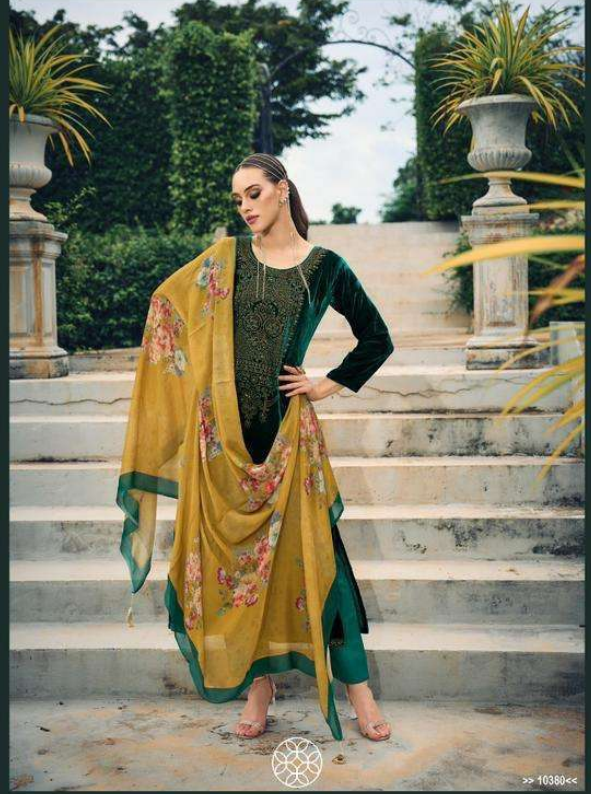

CINDERELLA
Dress by
Saffron

VELVET PETRAL
TIMELESS ELEGANCE

>> 10380 <<