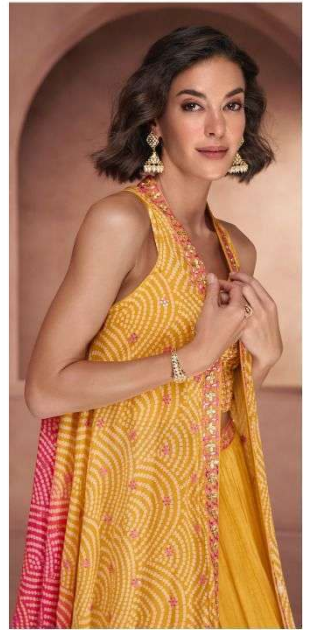

SAYURI[®]
Designer

5310

SAYURI[®]
Designer
SHEHNAAI

SAYURI®
Designer

5312

SAYURI®
Designer

A REFRESHING FLUSH OF NEW COLORS THIS SEASON.
THE AMAZING COLLECTION EXHIBITS SOME REALLY REMARKABLE DESIGNS,
RICH LOVELY COLORS AND INTRICATE DETAILING WHICH WORKS FOR ALL OCCASIONS.
SHOWCASE ELEGANCE IN ITS BEST FORM.