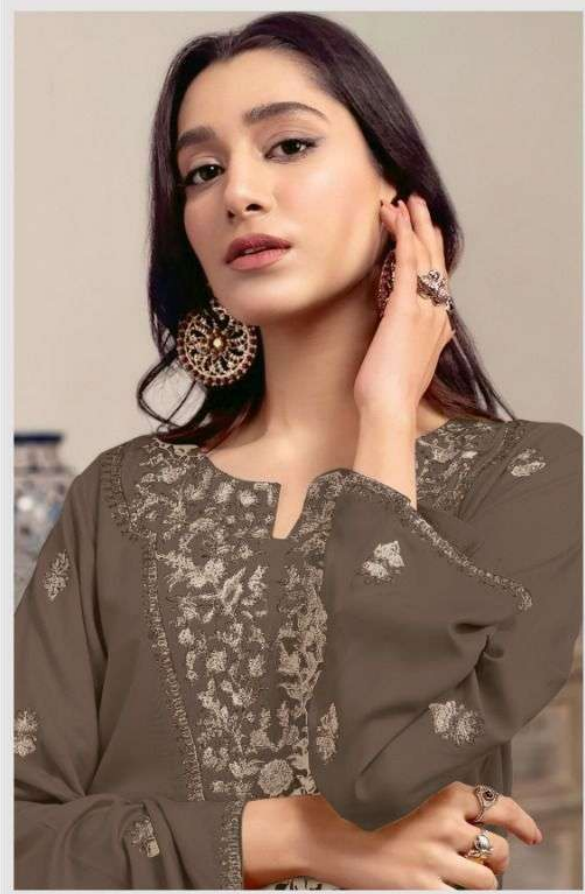

46-C

SIZE:-XL

TOP

**Fox georgette
with Embroidery**

INNER

Dull santoon

BOTTOM

Pure silk Pant

DUPATTA

**Nazmin chiffon
with Embroidery**

46-B

SIZE:-XL

TOP

Fox georgette
with Embroidery

INNER

Dull santoon

BOTTOM

Pure silk Pant

DUPATTA

Nazmin chiffon
with Embroidery

46-C

SIZE:-XL

TOP

Fox georgette
with Embroidery

INNER

Dull santoon

BOTTOM

Pure silk Pant

DUPATTA

Nazmin chiffon
with Embroidery

TOP
Fox Georgette
with Embroidery

INNER **BOTTOM**
Dull santoon Pure silk pant