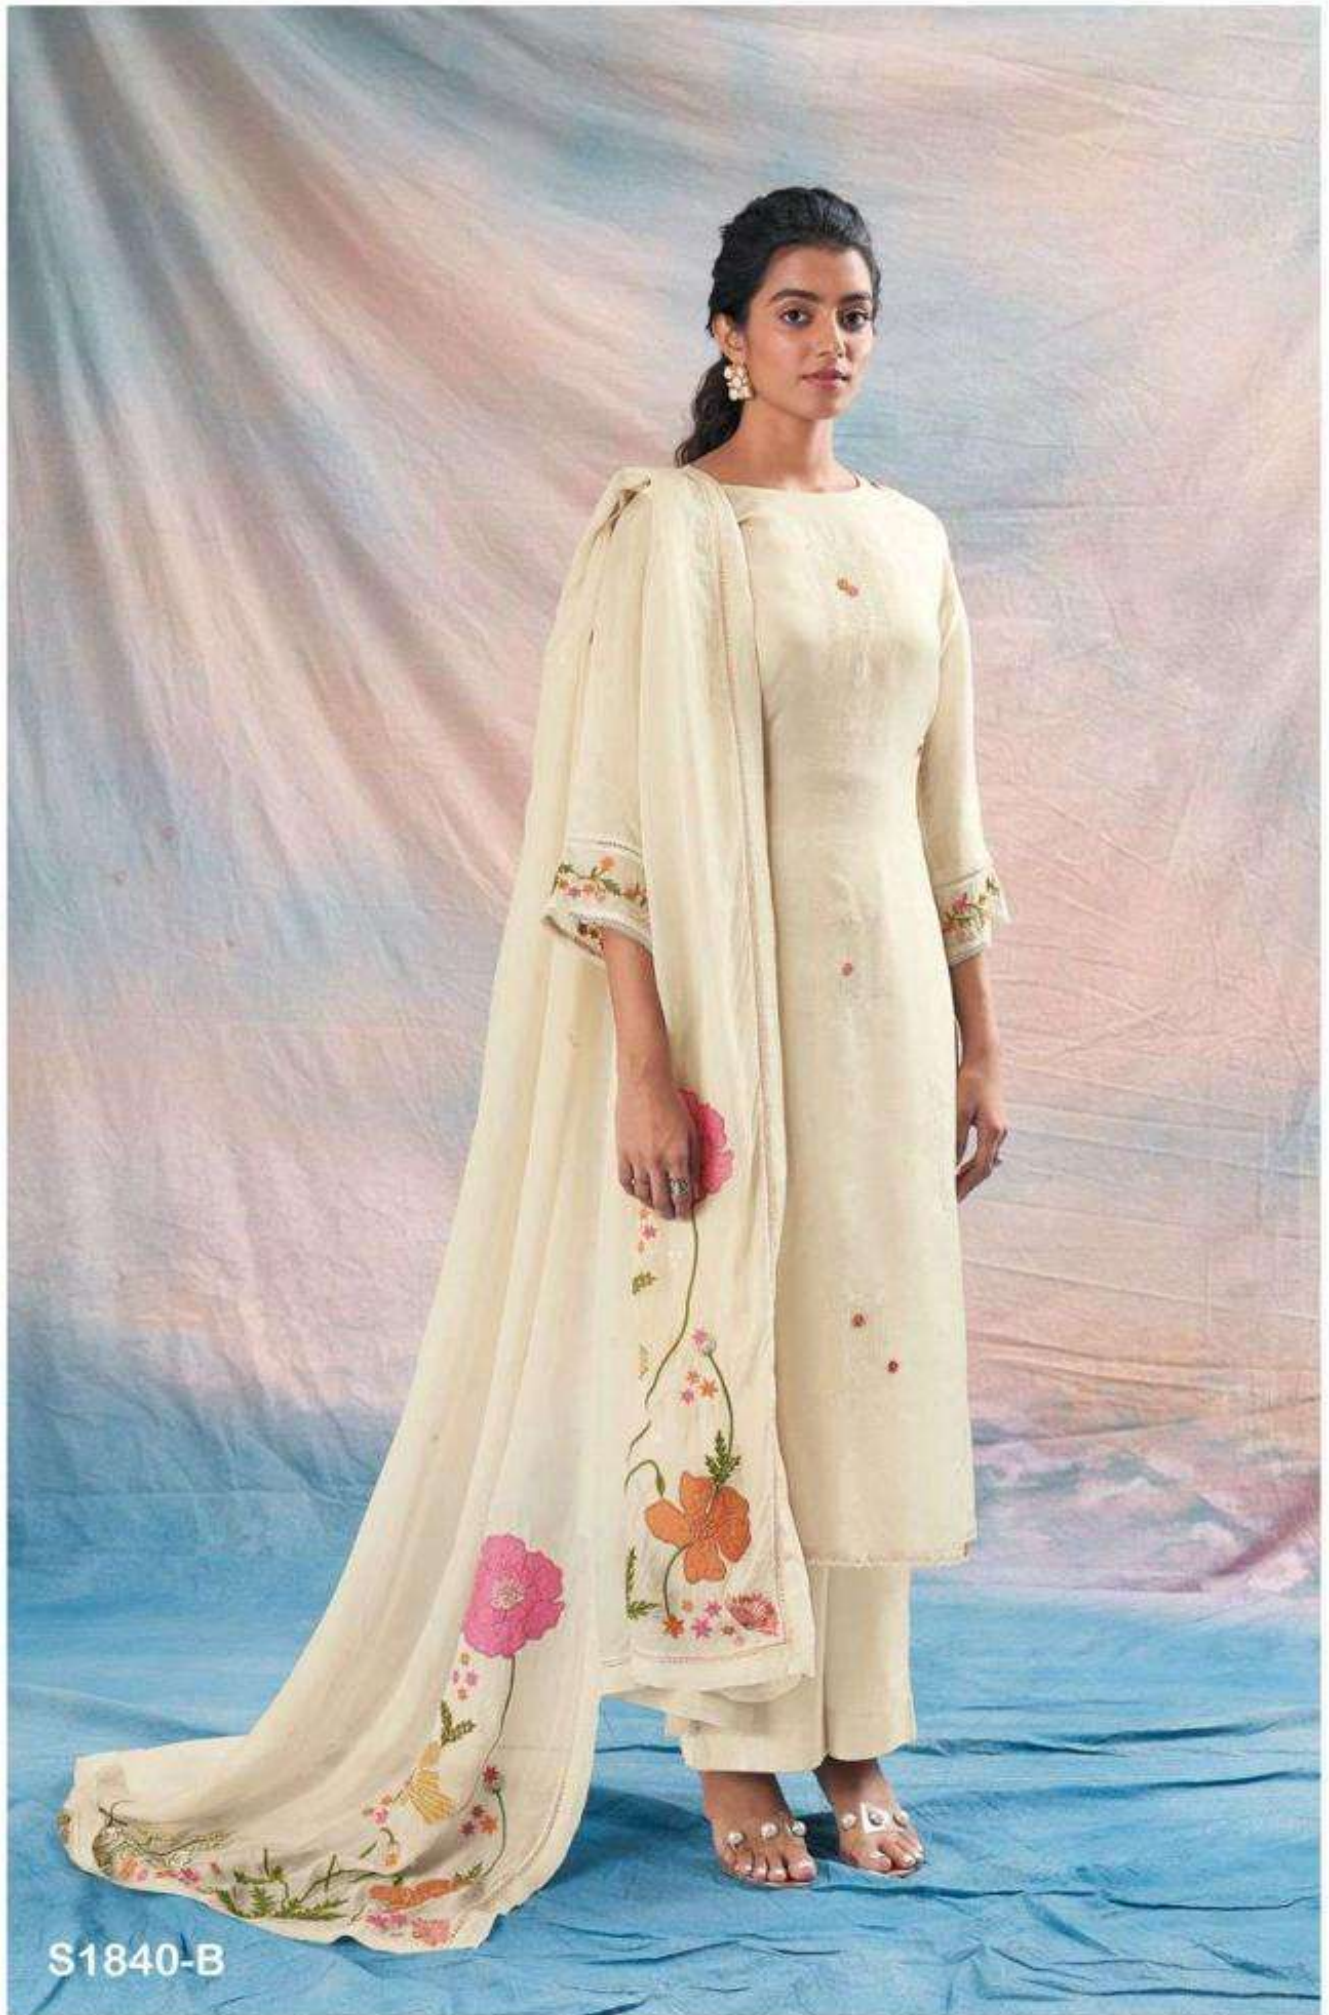

Ganga<sup>®</sup>

Daphne

S1840

S1840-B

Ganga<sup>®</sup>

Daphne

S1840

PRODUCT NAME	<b><i>DAPHNE</i></b>
D.NO.	S1840
DESCRIPTION	<p><b>TOP</b> PREMIUM BEMBERG HABUTAI SOLID WITH EMBROIDERY AND HAND WORK AND LACE</p> <p><b>BOTTOM</b> PREMIUM COTTON SILK SOLID COLOUR</p> <p><b>DUPATTA</b> FINEST ORGANZA SOLID WITH EMBROIDERY &amp; HAND WORK AND FOUR SIDE READY LACE &amp; BORDER</p>
HSN CODE	<b>540834</b>
WHOLESALE PRICE	<b>2840/- EACH+GST(EXTRA)</b>

S1840-A

S1840-A

S1840-B

Ganga®  
Daphne  
S1840- A/B