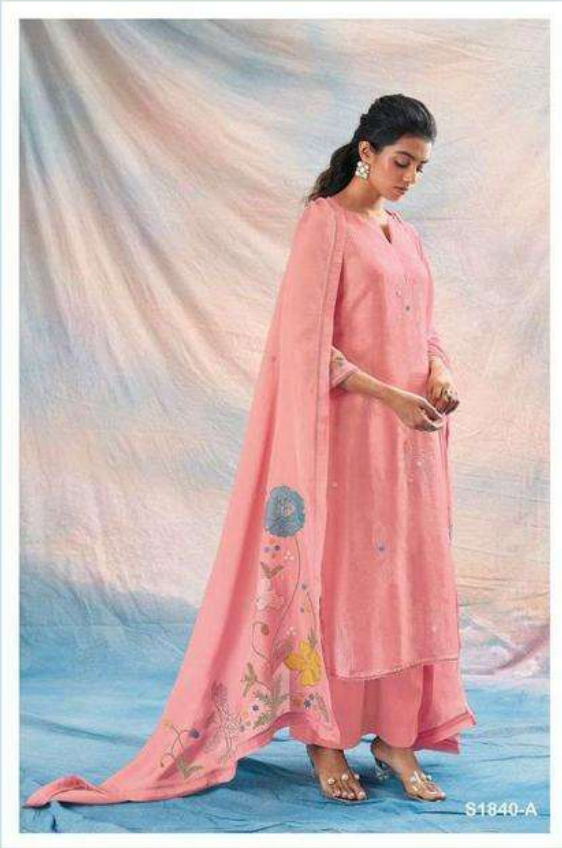

Ganga<sup>®</sup>

Daphne

S1840

S1840-B

Ganga<sup>®</sup>

Daphne

S1840

S1840-A

PRODUCT NAME	<b><i>DAPHNE</i></b>
D.NO.	S1840
DESCRIPTION	<p><b>TOP</b> PREMIUM BEMBERG HABUTAI SOLID WITH EMBROIDERY AND HAND WORK AND LACE</p> <p><b>BOTTOM</b> PREMIUM COTTON SILK SOLID COLOUR</p> <p><b>DUPATTA</b> FINEST ORGANZA SOLID WITH EMBROIDERY &amp; HAND WORK AND FOUR SIDE READY LACE &amp; BORDER</p>
HSN CODE	<b>540834</b>
WHOLESALE PRICE	<b>2840/- EACH+GST(EXTRA)</b>