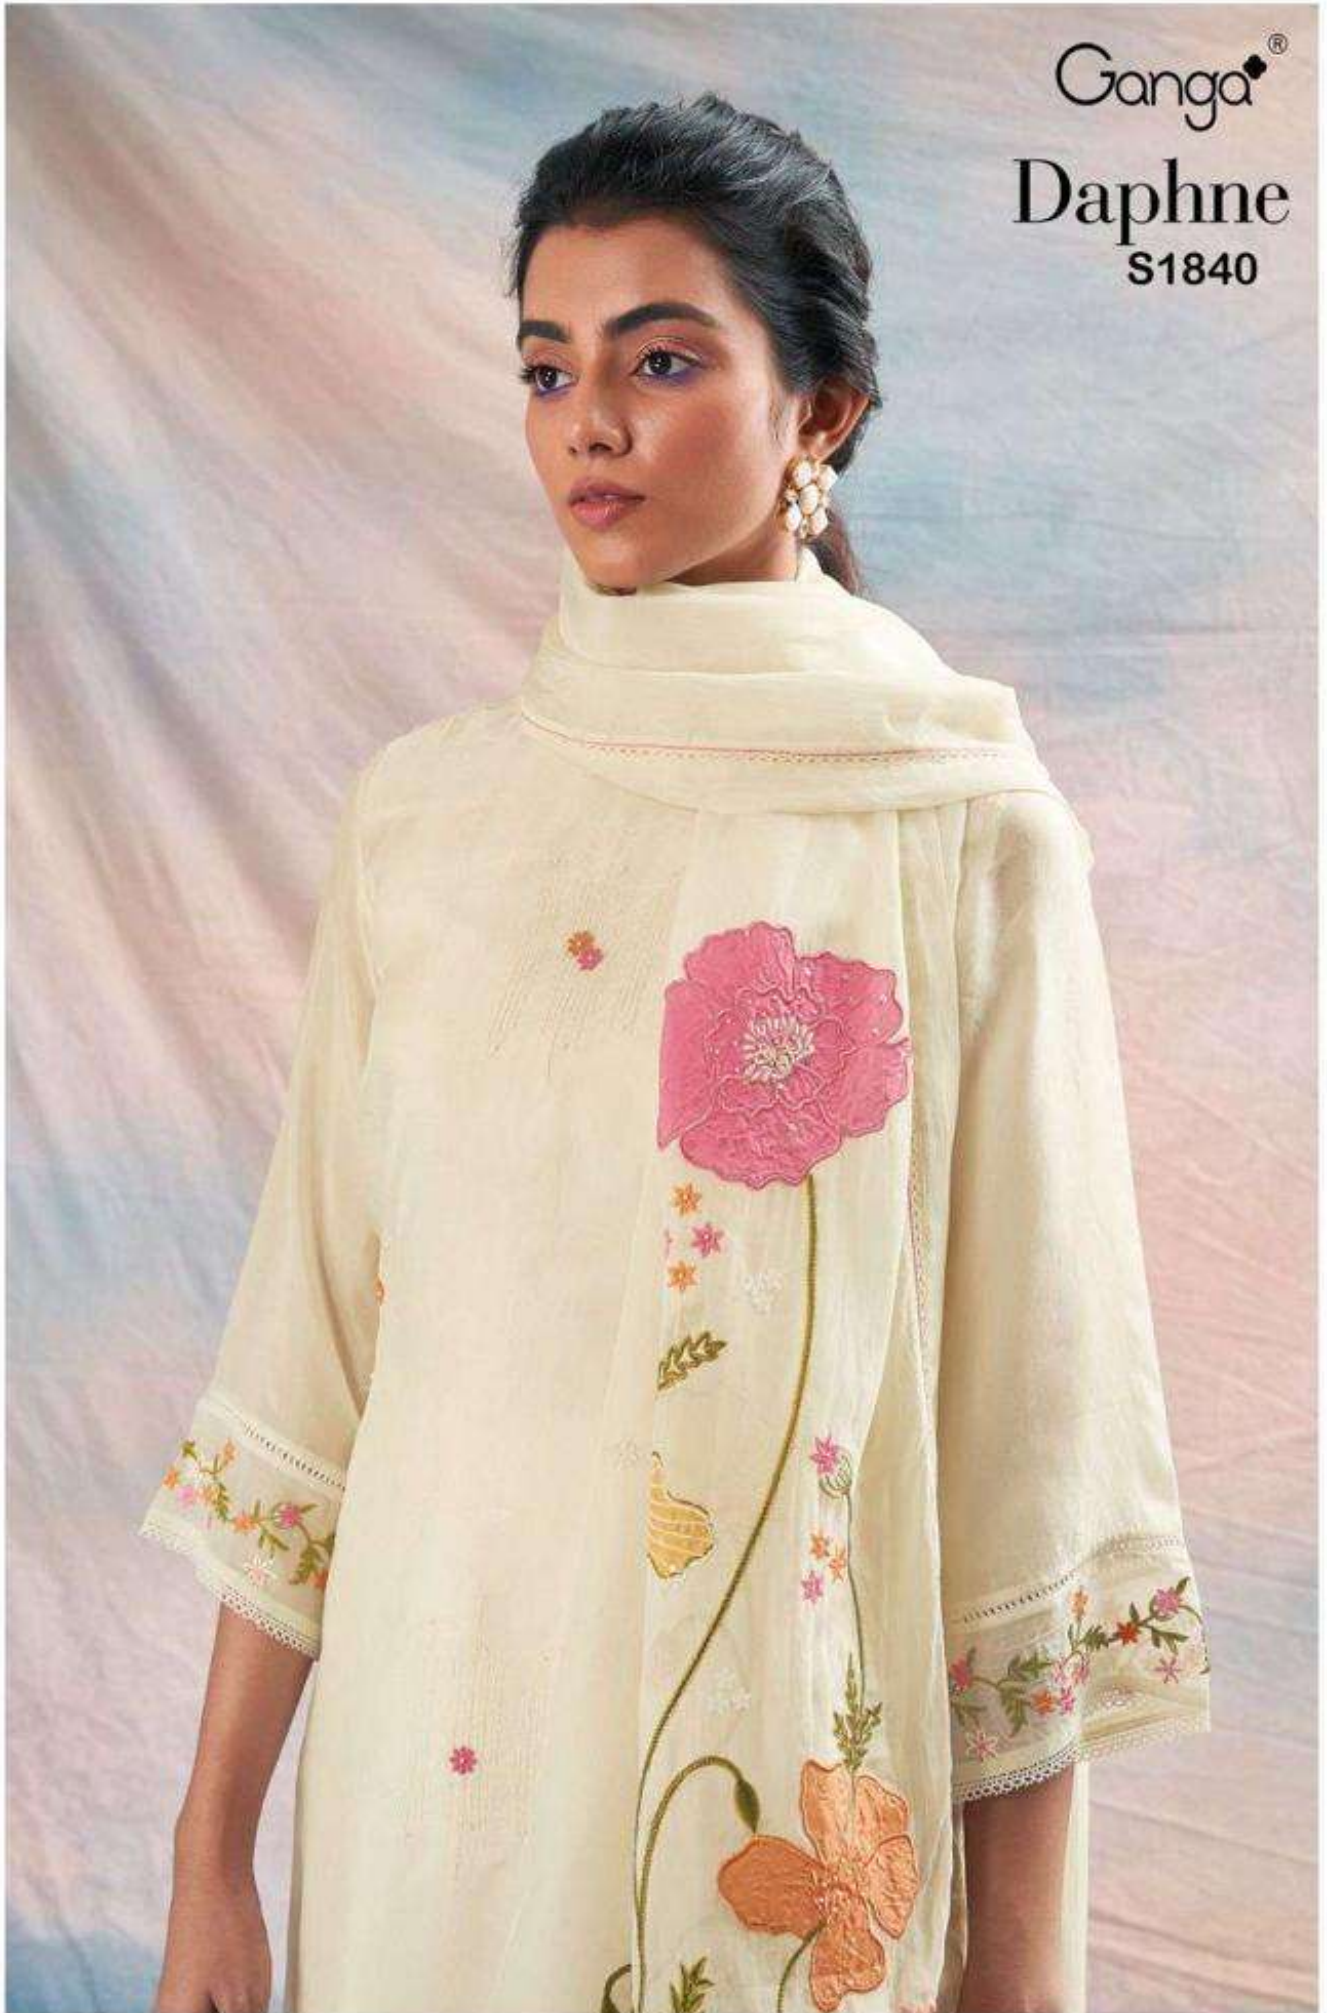

Ganga<sup>®</sup>

Daphne

S1840

S1840-B

Ganga<sup>®</sup>

Daphne

S1840

PRODUCT NAME	<b><i>DAPHNE</i></b>
D.NO.	S1840
DESCRIPTION	<p><b>TOP</b> PREMIUM BEMBERG HABUTAI SOLID WITH EMBROIDERY AND HAND WORK AND LACE</p> <p><b>BOTTOM</b> PREMIUM COTTON SILK SOLID COLOUR</p> <p><b>DUPATTA</b> FINEST ORGANZA SOLID WITH EMBROIDERY &amp; HAND WORK AND FOUR SIDE READY LACE &amp; BORDER</p>
HSN CODE	<b>540834</b>
WHOLESALE PRICE	<b>2840/- EACH+GST(EXTRA)</b>

S1840-A

S1840-A

S1840-B

Ganga®  
Daphne  
S1840- A/B