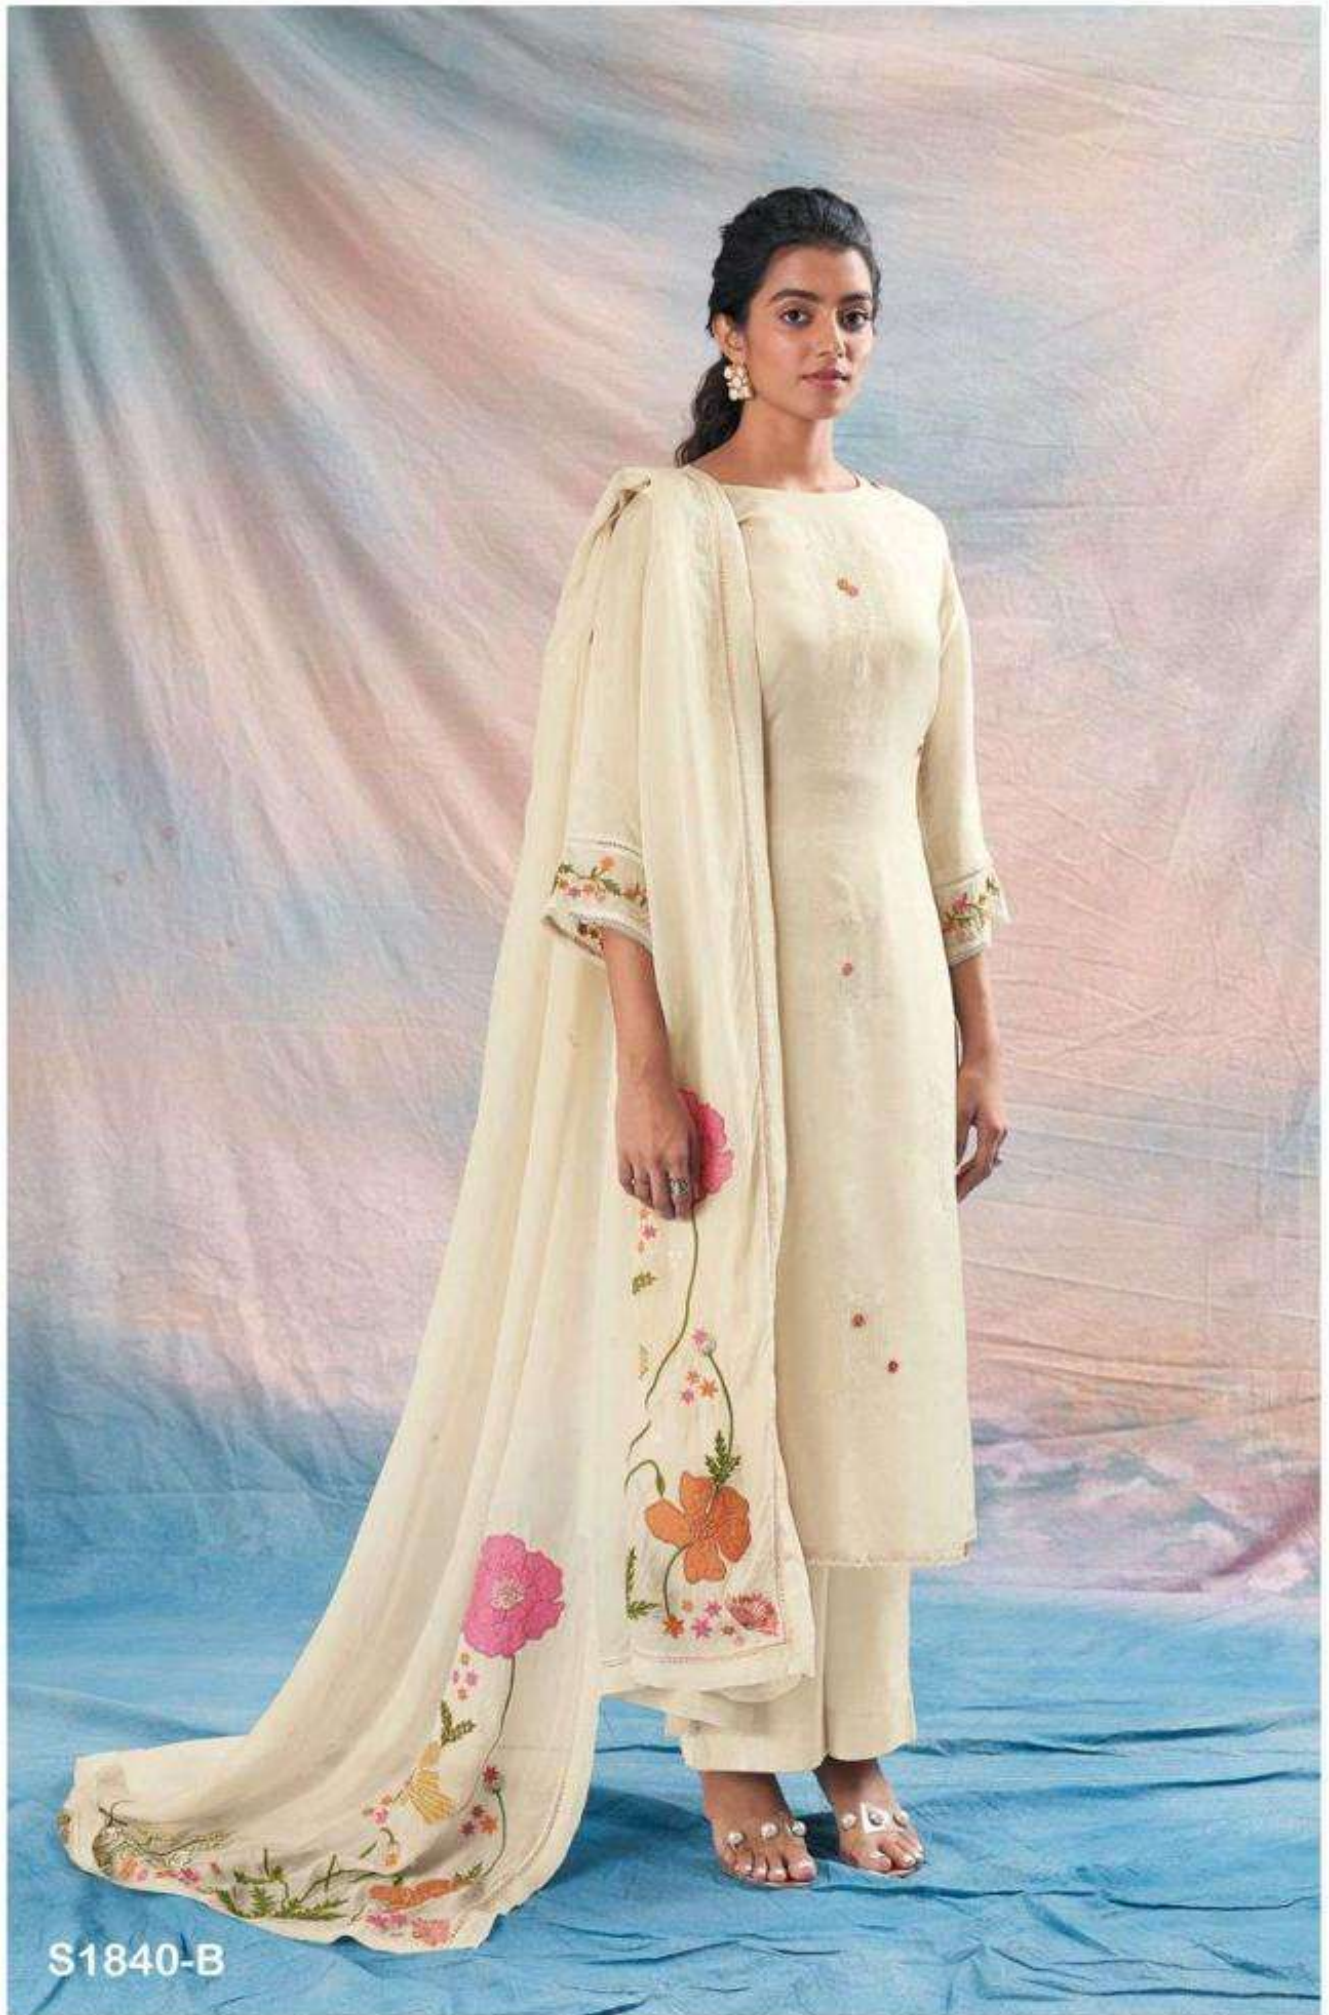

Ganga<sup>®</sup>

Daphne

S1840

S1840-B

Ganga<sup>®</sup>

Daphne

S1840

S1840-A

PRODUCT NAME	<b><i>DAPHNE</i></b>
D.NO.	S1840
DESCRIPTION	<p><b>TOP</b> PREMIUM BEMBERG HABUTAI SOLID WITH EMBROIDERY AND HAND WORK AND LACE</p> <p><b>BOTTOM</b> PREMIUM COTTON SILK SOLID COLOUR</p> <p><b>DUPATTA</b> FINEST ORGANZA SOLID WITH EMBROIDERY &amp; HAND WORK AND FOUR SIDE READY LACE &amp; BORDER</p>
HSN CODE	<b>540834</b>
WHOLESALE PRICE	<b>2840/- EACH+GST(EXTRA)</b>