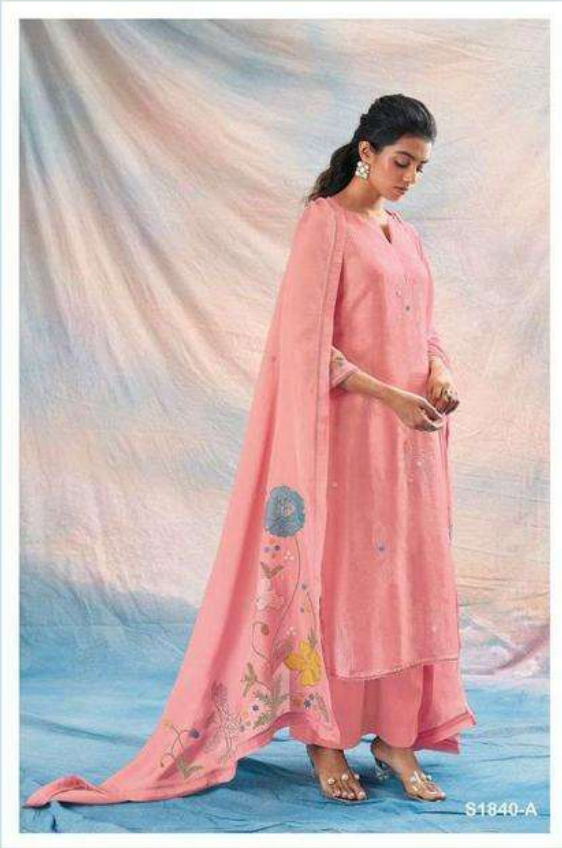

Ganga<sup>®</sup>

Daphne

S1840

S1840-B

Ganga<sup>®</sup>

Daphne

S1840

PRODUCT NAME	<b><i>DAPHNE</i></b>
D.NO.	S1840
DESCRIPTION	<p><b>TOP</b> PREMIUM BEMBERG HABUTAI SOLID WITH EMBROIDERY AND HAND WORK AND LACE</p> <p><b>BOTTOM</b> PREMIUM COTTON SILK SOLID COLOUR</p> <p><b>DUPATTA</b> FINEST ORGANZA SOLID WITH EMBROIDERY &amp; HAND WORK AND FOUR SIDE READY LACE &amp; BORDER</p>
HSN CODE	<b>540834</b>
WHOLESALE PRICE	<b>2840/- EACH+GST(EXTRA)</b>

S1840-A

S1840-A

S1840-B

Ganga®  
Daphne  
S1840- A/B