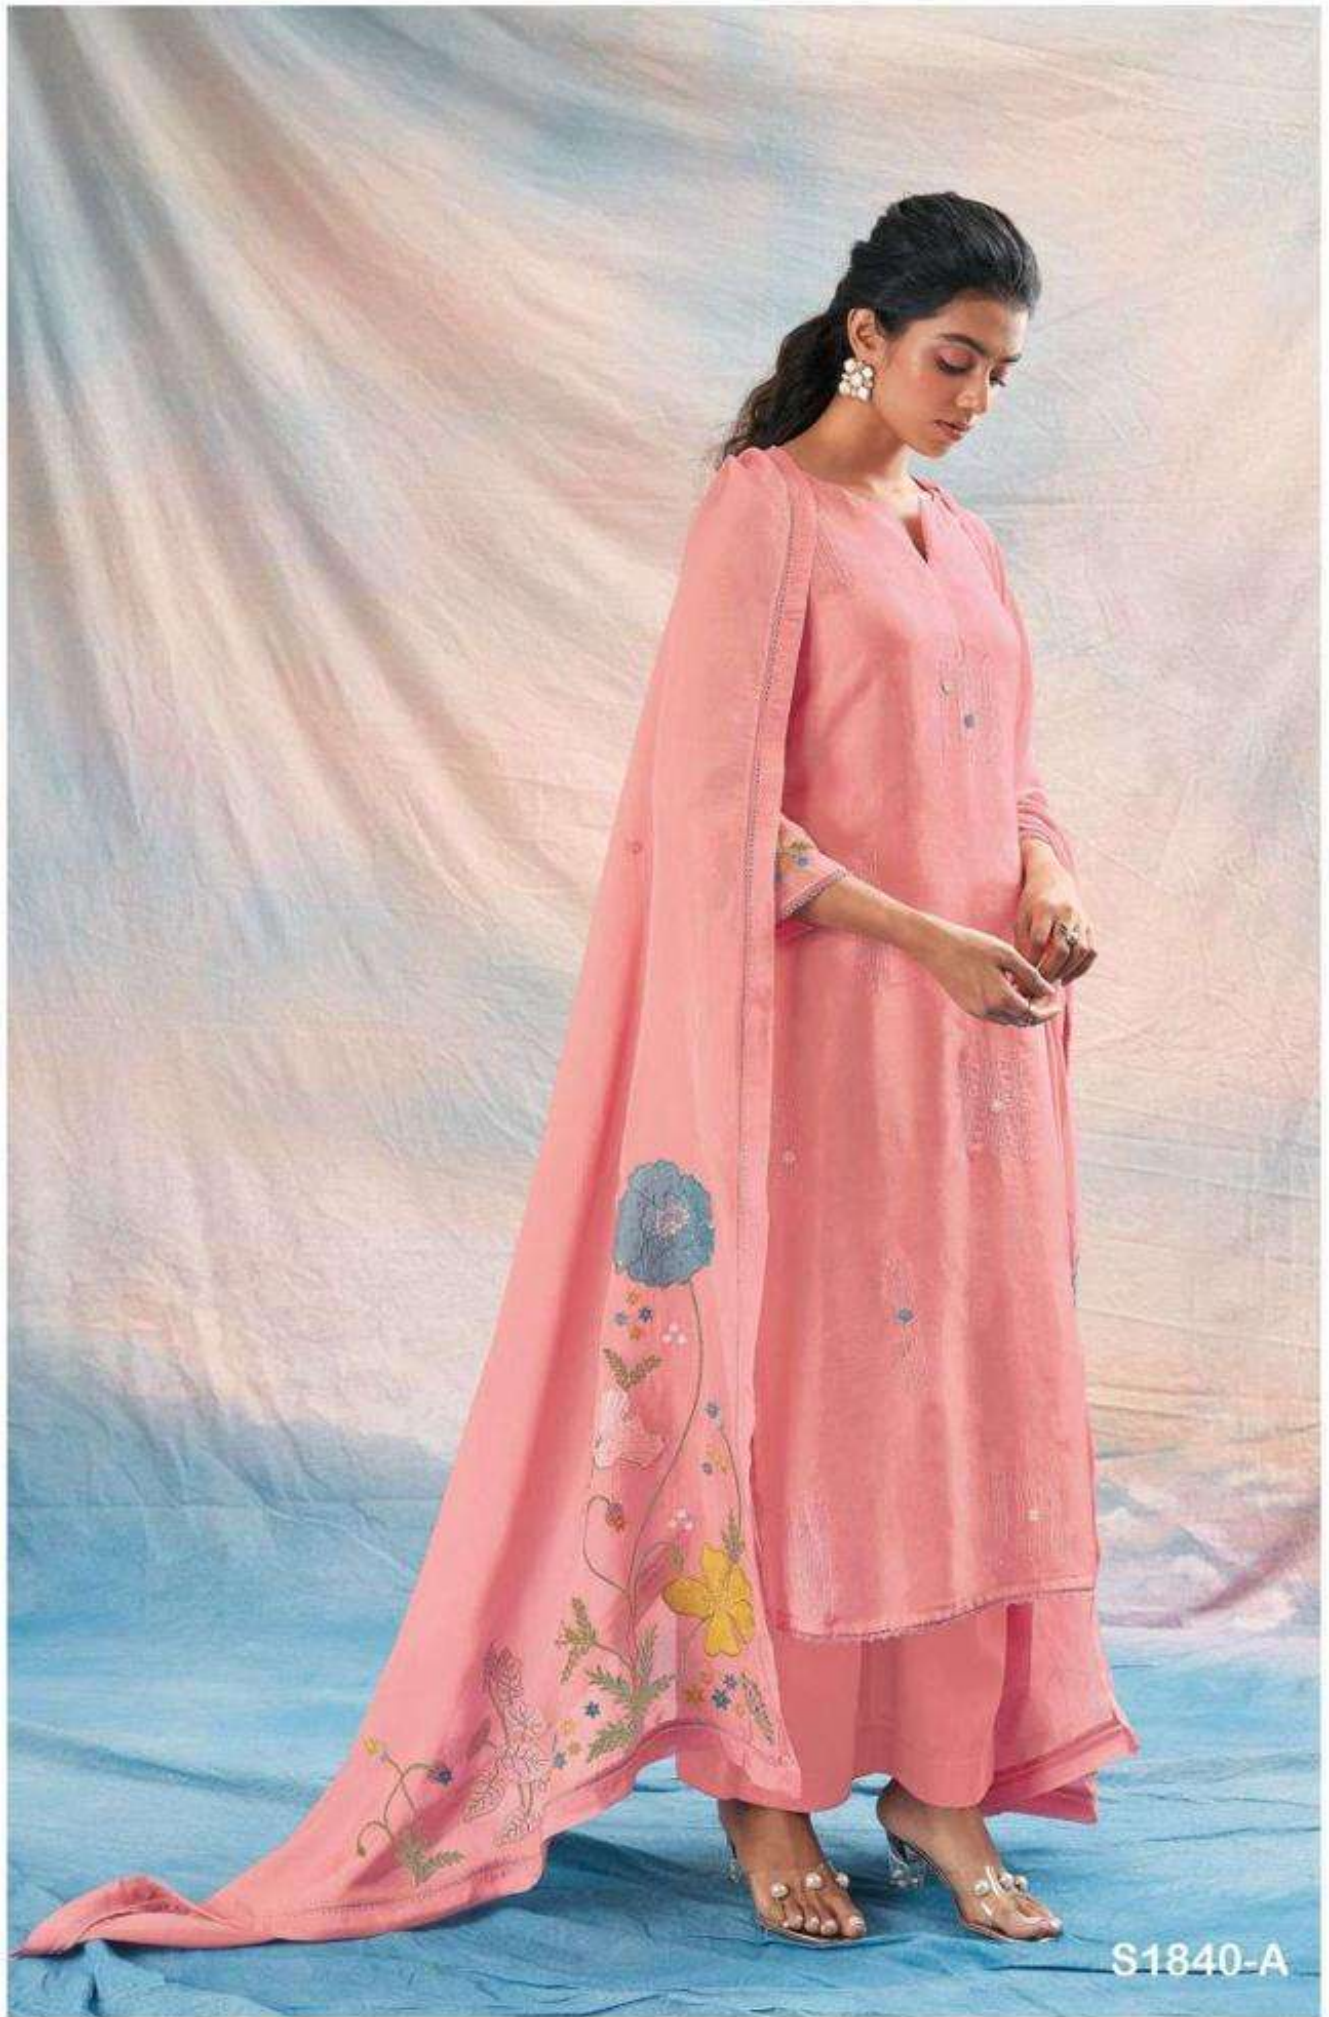

Ganga<sup>®</sup>

Daphne

S1840

S1840-B

Ganga<sup>®</sup>

Daphne

S1840

S1840-A

PRODUCT NAME	<b><i>DAPHNE</i></b>
D.NO.	S1840
DESCRIPTION	<p><b>TOP</b> PREMIUM BEMBERG HABUTAI SOLID WITH EMBROIDERY AND HAND WORK AND LACE</p> <p><b>BOTTOM</b> PREMIUM COTTON SILK SOLID COLOUR</p> <p><b>DUPATTA</b> FINEST ORGANZA SOLID WITH EMBROIDERY &amp; HAND WORK AND FOUR SIDE READY LACE &amp; BORDER</p>
HSN CODE	<b>540834</b>
WHOLESALE PRICE	<b>2840/- EACH+GST(EXTRA)</b>