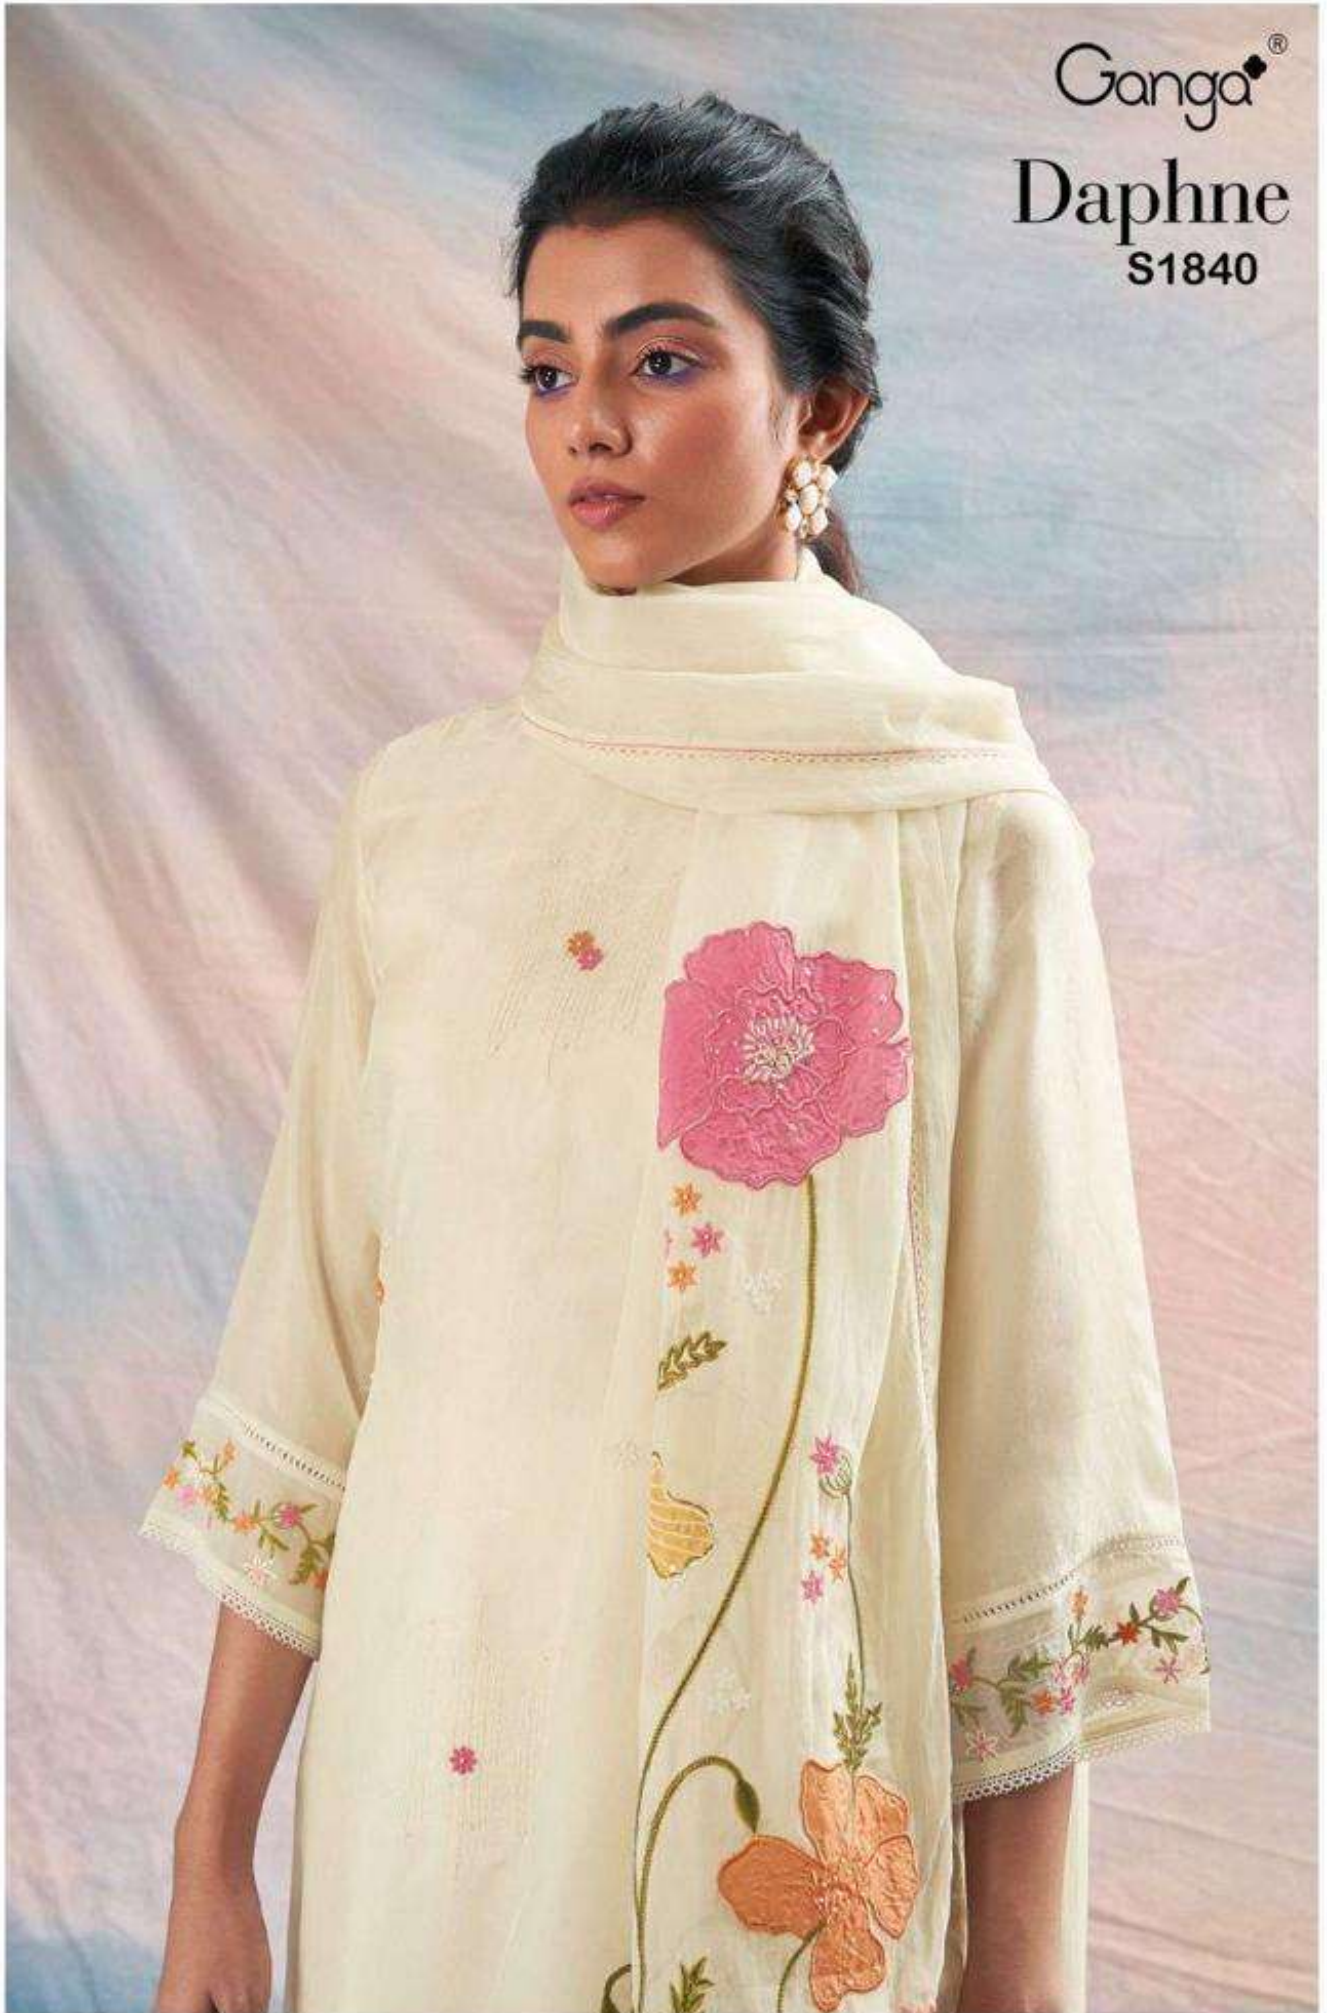

Ganga<sup>®</sup>

Daphne

S1840

S1840-B

Ganga<sup>®</sup>

Daphne

S1840

S1840-A

PRODUCT NAME	<b><i>DAPHNE</i></b>
D.NO.	S1840
DESCRIPTION	<p><b>TOP</b> PREMIUM BEMBERG HABUTAI SOLID WITH EMBROIDERY AND HAND WORK AND LACE</p> <p><b>BOTTOM</b> PREMIUM COTTON SILK SOLID COLOUR</p> <p><b>DUPATTA</b> FINEST ORGANZA SOLID WITH EMBROIDERY &amp; HAND WORK AND FOUR SIDE READY LACE &amp; BORDER</p>
HSN CODE	<b>540834</b>
WHOLESALE PRICE	<b>2840/- EACH+GST(EXTRA)</b>