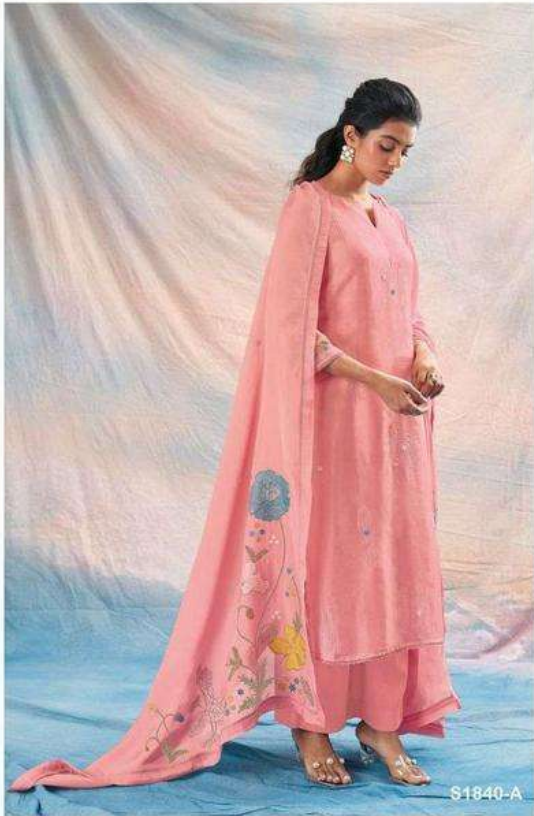

Ganga[®]

Daphne

S1840

S1840-B

Ganga[®]

Daphne

S1840

S1840-A

PRODUCT NAME	<i>DAPHNE</i>
D.NO.	S1840
DESCRIPTION	<p>TOP PREMIUM BEMBERG HABUTAI SOLID WITH EMBROIDERY AND HAND WORK AND LACE</p> <p>BOTTOM PREMIUM COTTON SILK SOLID COLOUR</p> <p>DUPATTA FINEST ORGANZA SOLID WITH EMBROIDERY & HAND WORK AND FOUR SIDE READY LACE & BORDER</p>
HSN CODE	540834
WHOLESALE PRICE	2840/- EACH+GST(EXTRA)