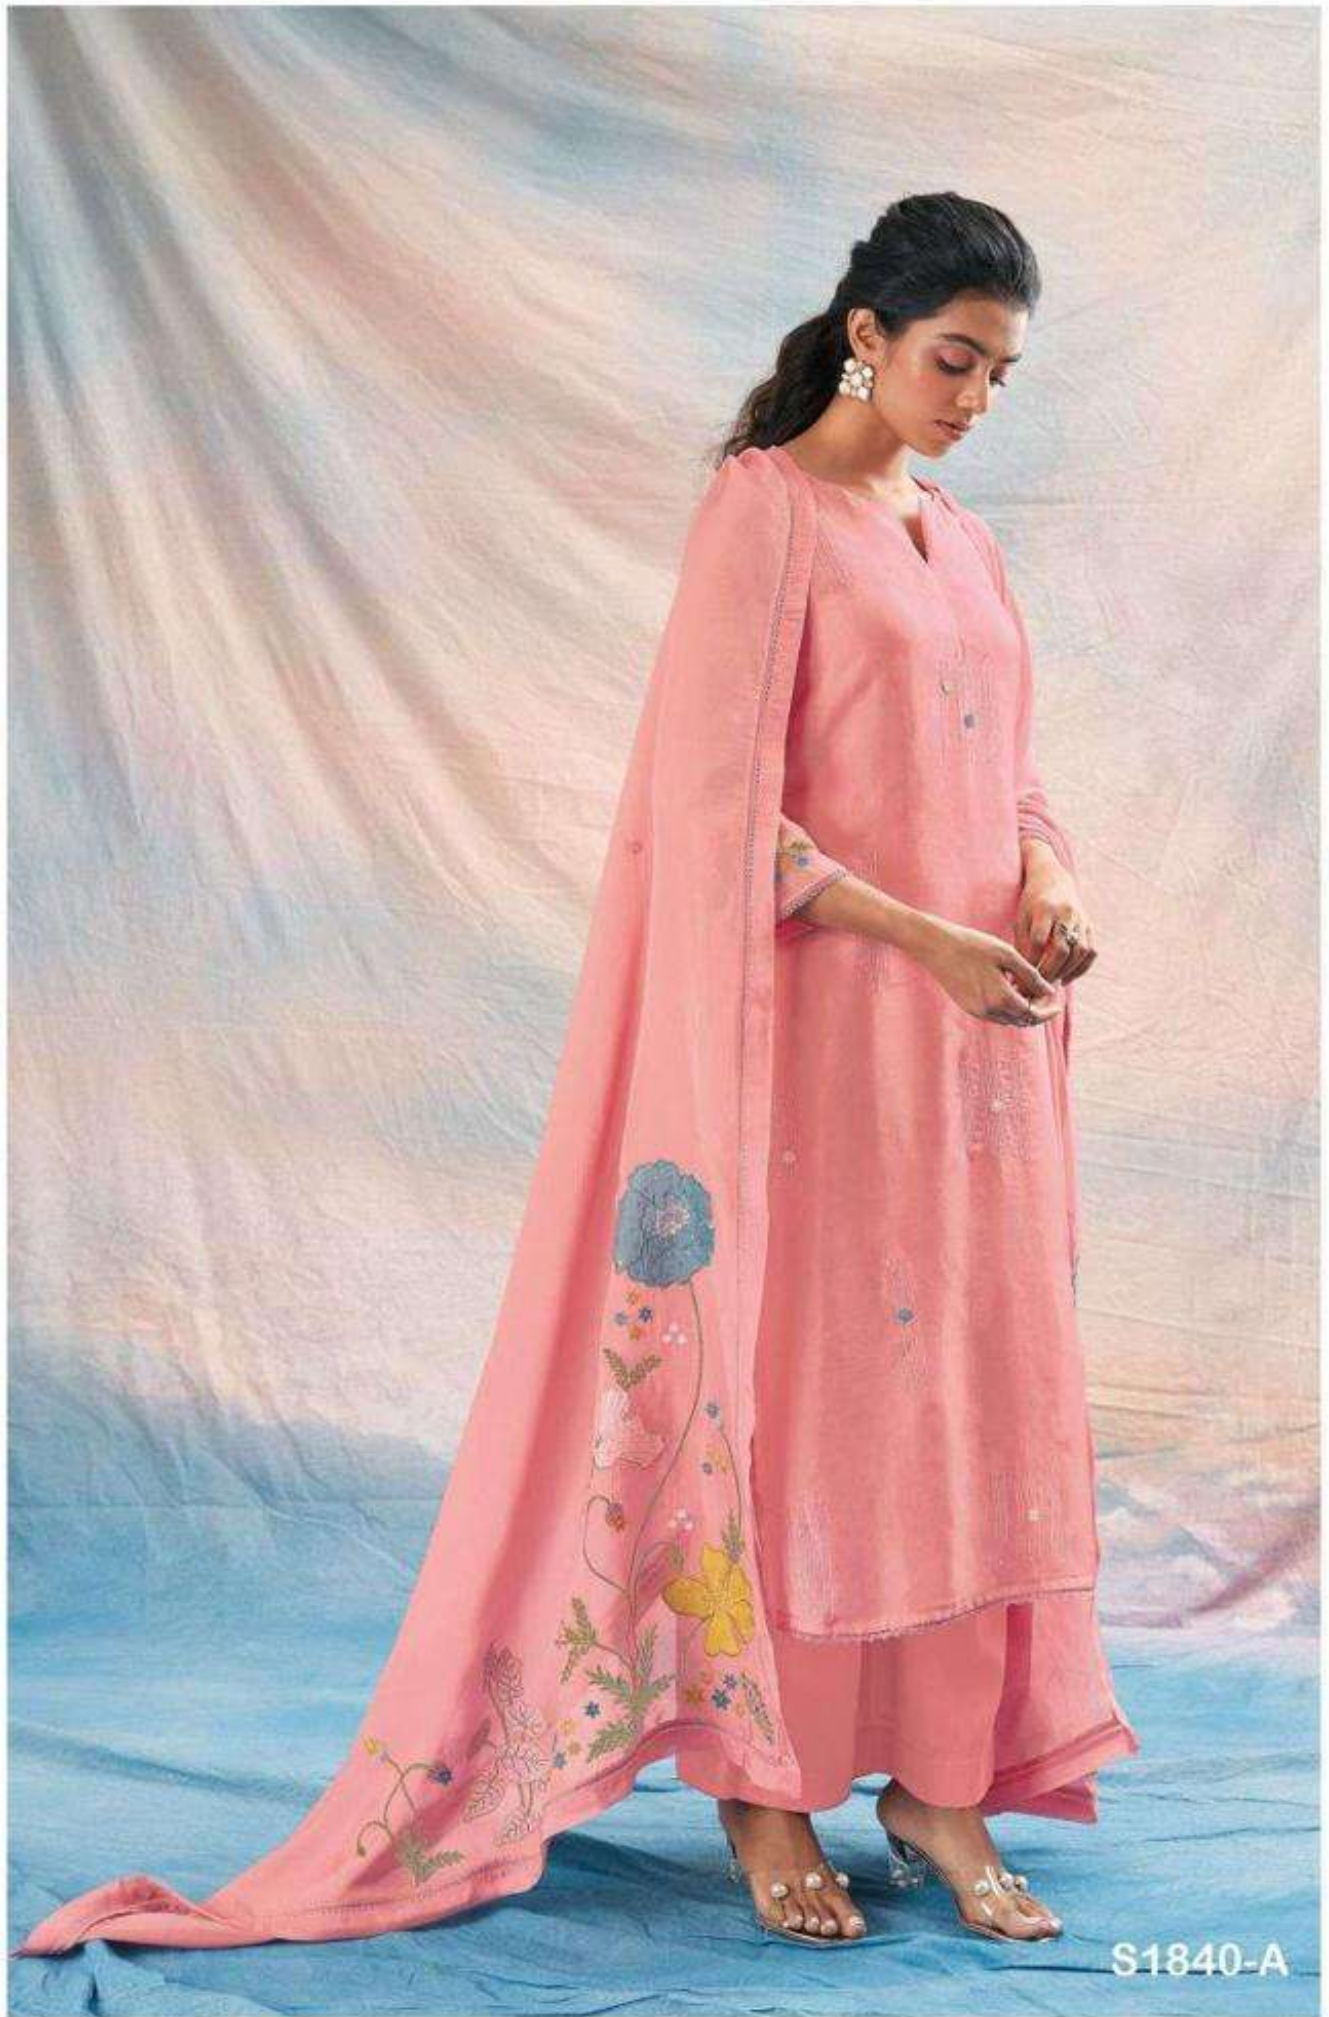

Ganga[®]

Daphne

S1840

S1840-B

Ganga[®]

Daphne

S1840

S1840-A

PRODUCT NAME	<i>DAPHNE</i>
D.NO.	S1840
DESCRIPTION	<p>TOP PREMIUM BEMBERG HABUTAI SOLID WITH EMBROIDERY AND HAND WORK AND LACE</p> <p>BOTTOM PREMIUM COTTON SILK SOLID COLOUR</p> <p>DUPATTA FINEST ORGANZA SOLID WITH EMBROIDERY & HAND WORK AND FOUR SIDE READY LACE & BORDER</p>
HSN CODE	540834
WHOLESALE PRICE	2840/- EACH+GST(EXTRA)