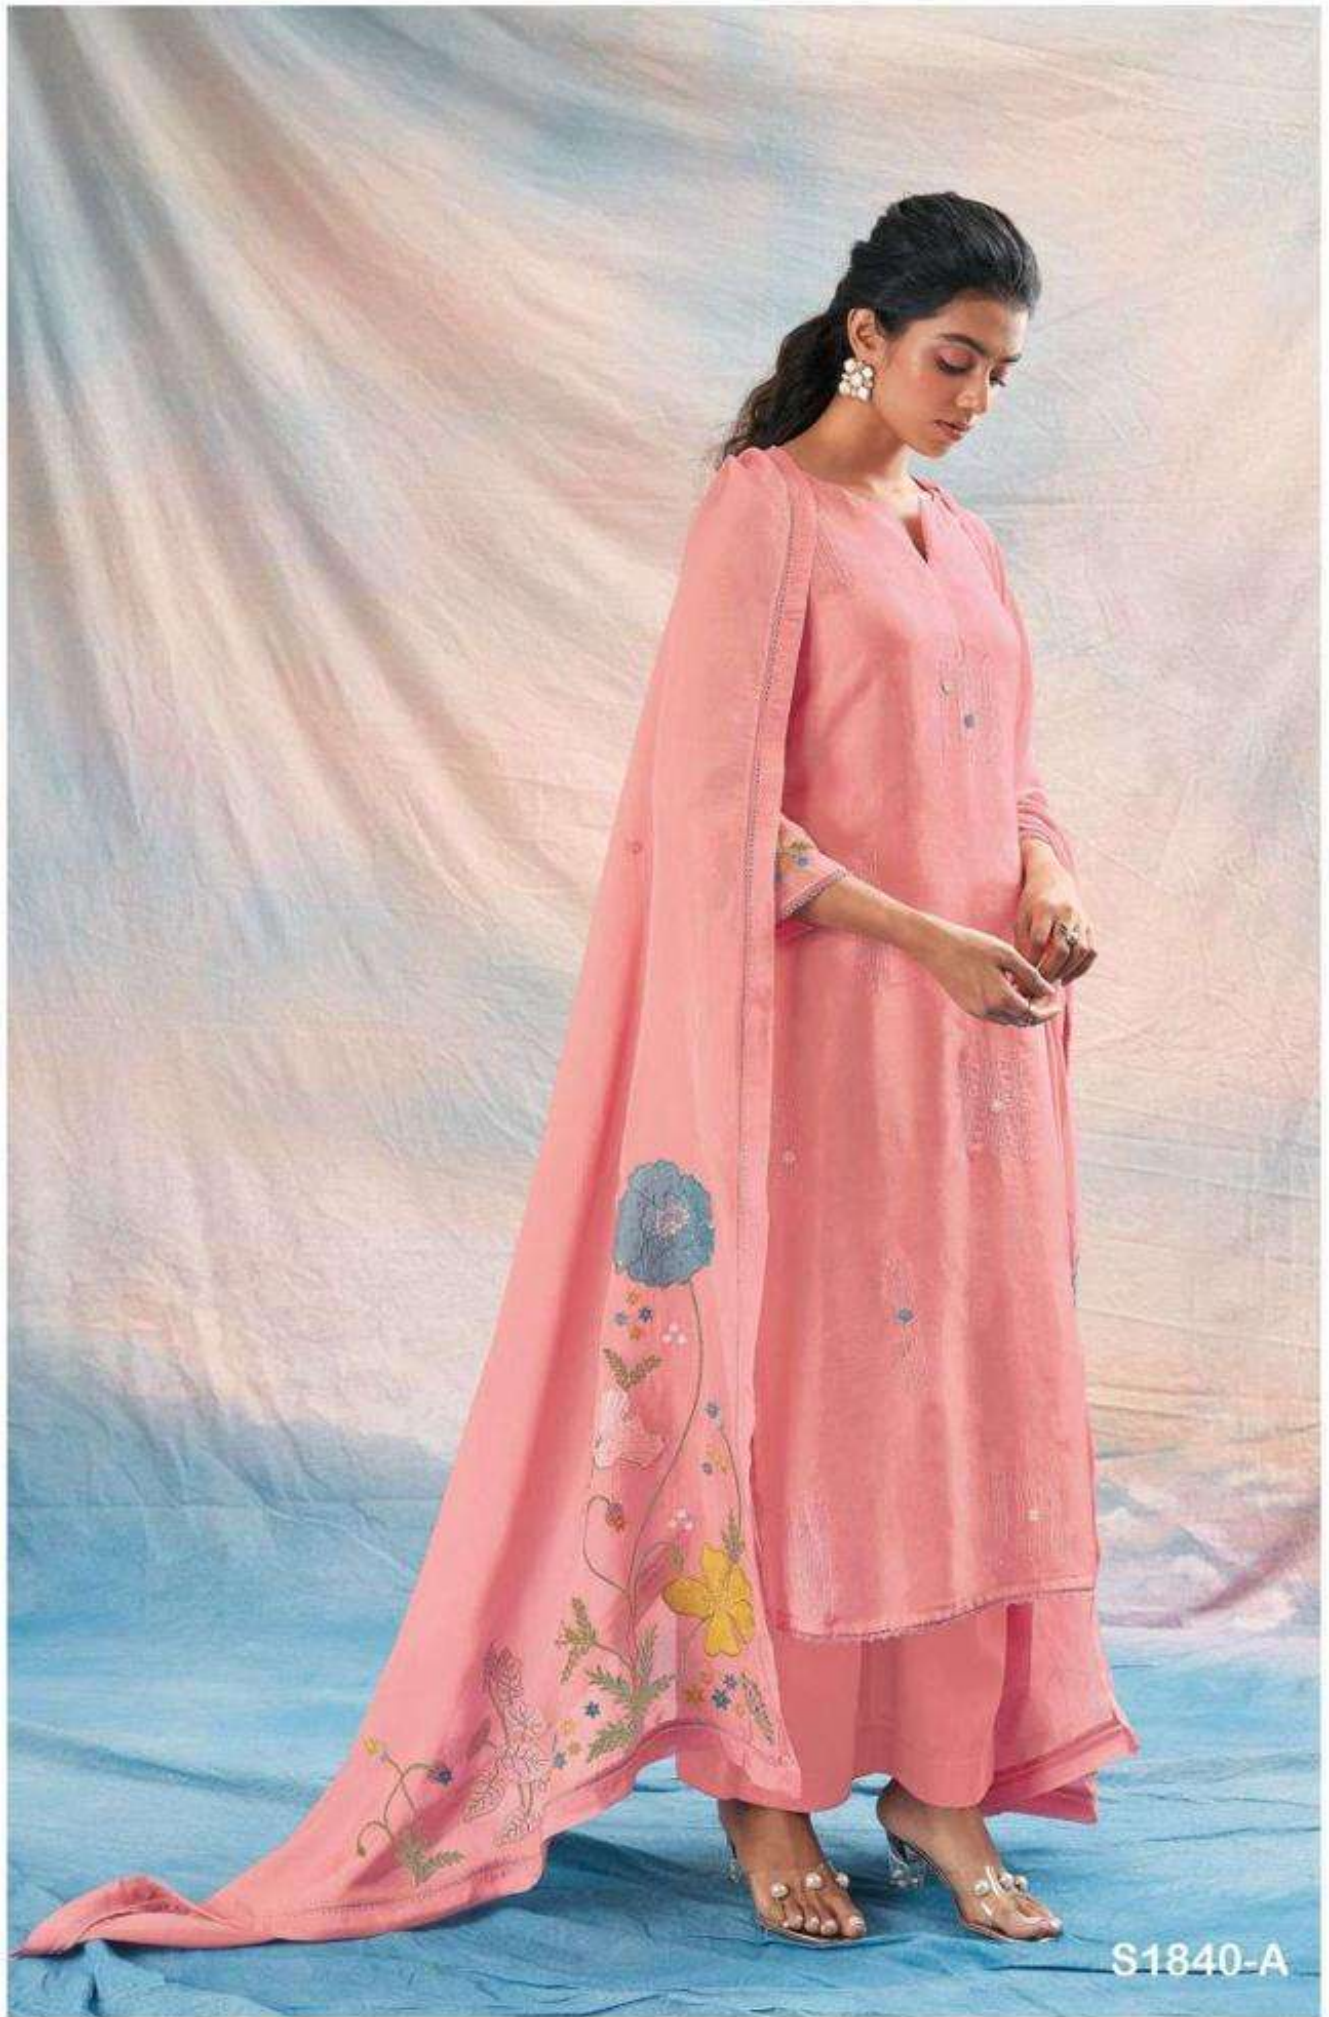

Ganga<sup>®</sup>

Daphne

S1840

S1840-B

Ganga<sup>®</sup>

Daphne

S1840

PRODUCT NAME	<b><i>DAPHNE</i></b>
D.NO.	S1840
DESCRIPTION	<p><b>TOP</b> PREMIUM BEMBERG HABUTAI SOLID WITH EMBROIDERY AND HAND WORK AND LACE</p> <p><b>BOTTOM</b> PREMIUM COTTON SILK SOLID COLOUR</p> <p><b>DUPATTA</b> FINEST ORGANZA SOLID WITH EMBROIDERY &amp; HAND WORK AND FOUR SIDE READY LACE &amp; BORDER</p>
HSN CODE	<b>540834</b>
WHOLESALE PRICE	<b>2840/- EACH+GST(EXTRA)</b>

S1840-A

S1840-A

S1840-B

Ganga®  
Daphne  
S1840- A/B