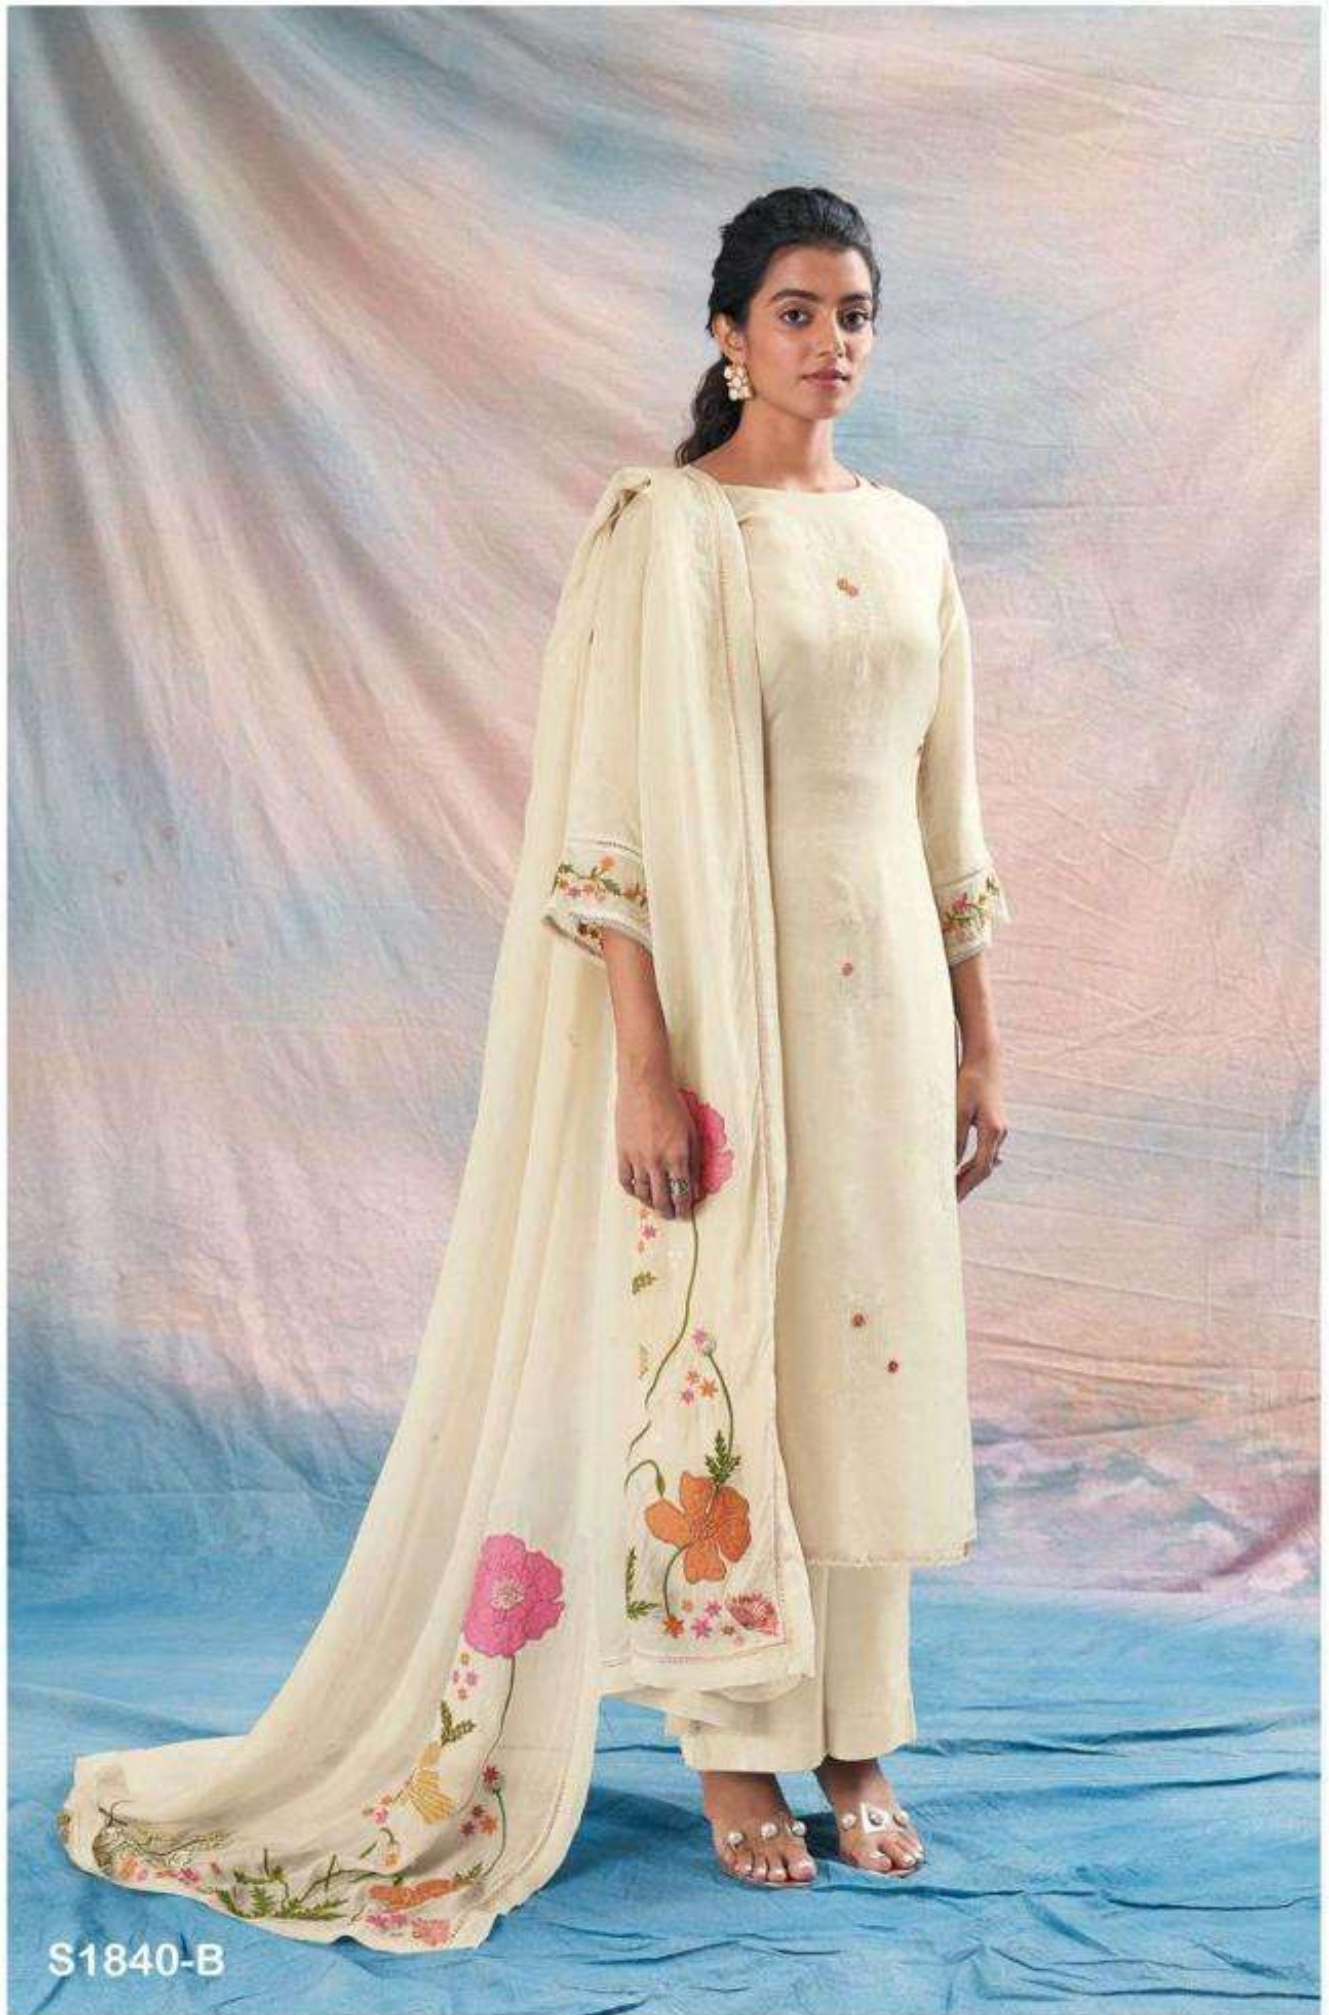

Ganga[®]

Daphne

S1840

S1840-B

Ganga[®]

Daphne

S1840

S1840-A

PRODUCT NAME	<i>DAPHNE</i>
D.NO.	S1840
DESCRIPTION	<p>TOP PREMIUM BEMBERG HABUTAI SOLID WITH EMBROIDERY AND HAND WORK AND LACE</p> <p>BOTTOM PREMIUM COTTON SILK SOLID COLOUR</p> <p>DUPATTA FINEST ORGANZA SOLID WITH EMBROIDERY & HAND WORK AND FOUR SIDE READY LACE & BORDER</p>
HSN CODE	540834
WHOLESALE PRICE	2840/- EACH+GST(EXTRA)