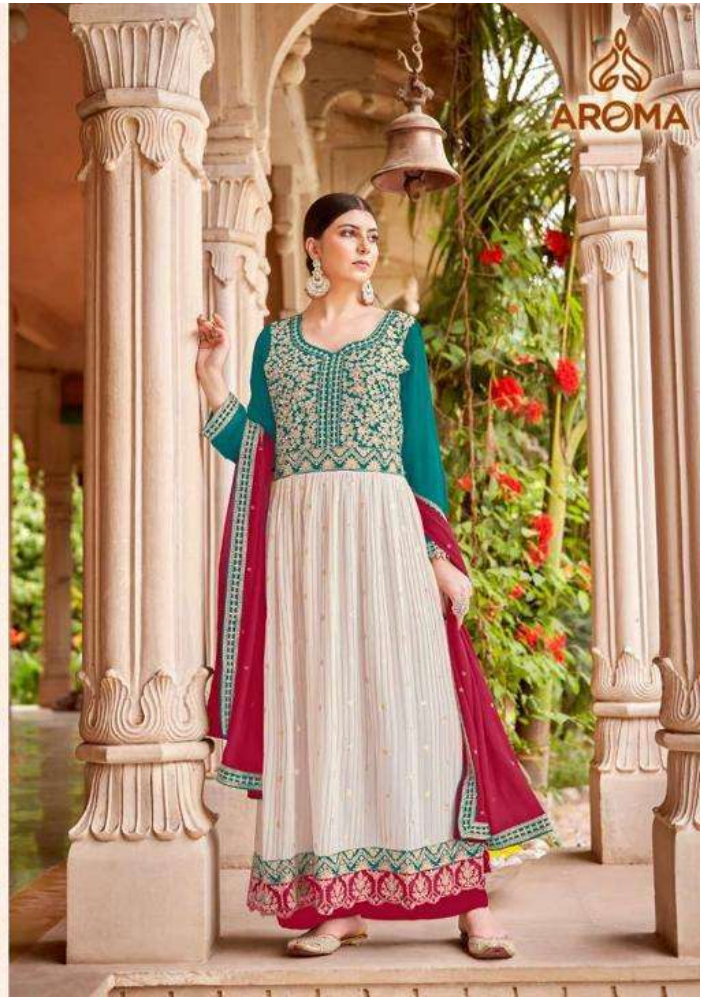

1106

AROMA

TOP : Fox.Georgatte
INNER : Santoon
PLAZO : Fox.Georgatte
DUPATTA : Fox.Georgatte

AROMA

sara
TRENDZ

Classic to temporary- the contemporary designs with classy colors giving luxurious touch with finished heavy look.