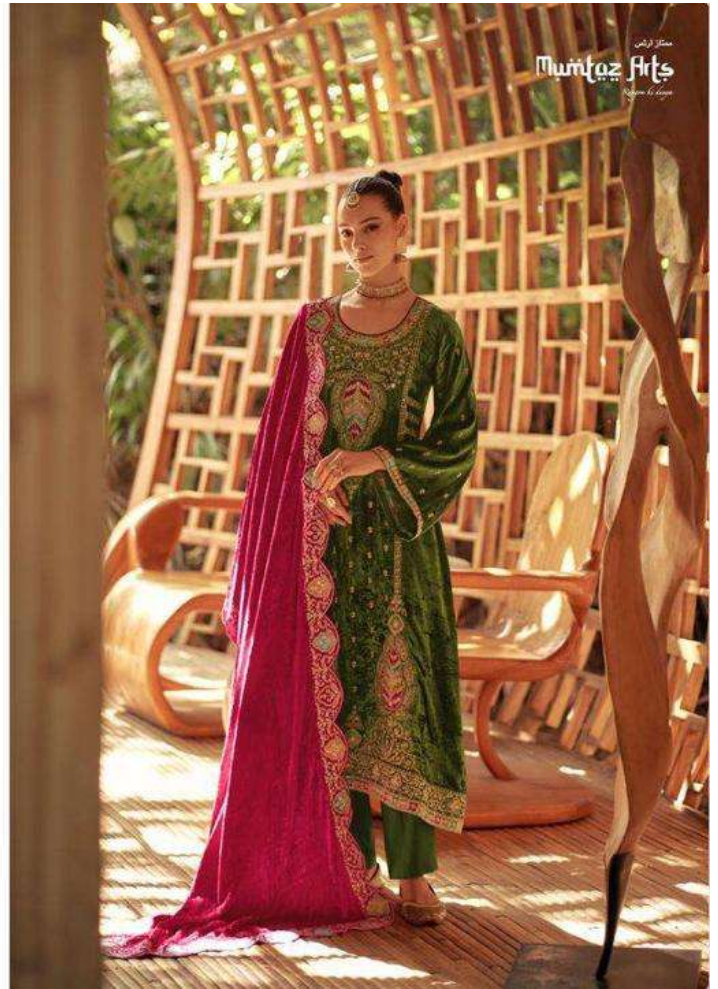

LAHAR - 34005

LAHAR - 34005

مستعار از من  
Munir Arts  
Purveyors of Elegance

ممتاز آرٹس

Mumtaz Arts

Razza ki Raza

LAHAR

DESIGN	PRICE	DESCRIPTION
34001	3475/-	~TOP~
34002	3475/-	PURE VISCOSE PLUSH VELVET WITH HEAVY EMBROIDERY ON FULL SHIRT, SLEEVES & DAMAN
34003	3475/-	~BOTTOM~
34004	3475/-	PURE VISCOSE PASHMINA SOLID
34005	3475/-	~DUPATTA~
34006	3475/-	PURE VISCOSE PLUSH VELVET WITH HEAVY EMBROIDERY ON FULL DUPATTA

# LAHAR

PURE VISCOSE VELVET WITH FULL SHIRT HEAVY EMBROIDERY  
DAMAN SLEEVES EMBROIDERY & DUPATTA EMBROIDERY

LAHAR - 34001

LAHAR - 34002

LAHAR - 34005

LAHAR - 34006

LAHAR - 34003

LAHAR - 34004