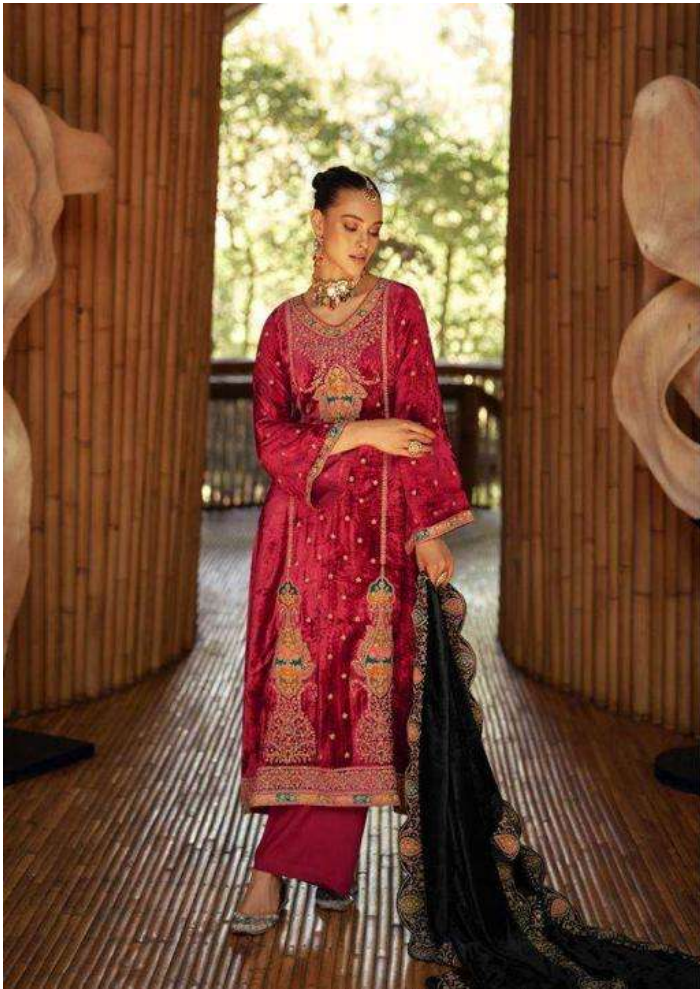

مصنوع في باكستان
Munazzar Arts
Pakistani Art & Design
LAHAR - 34002