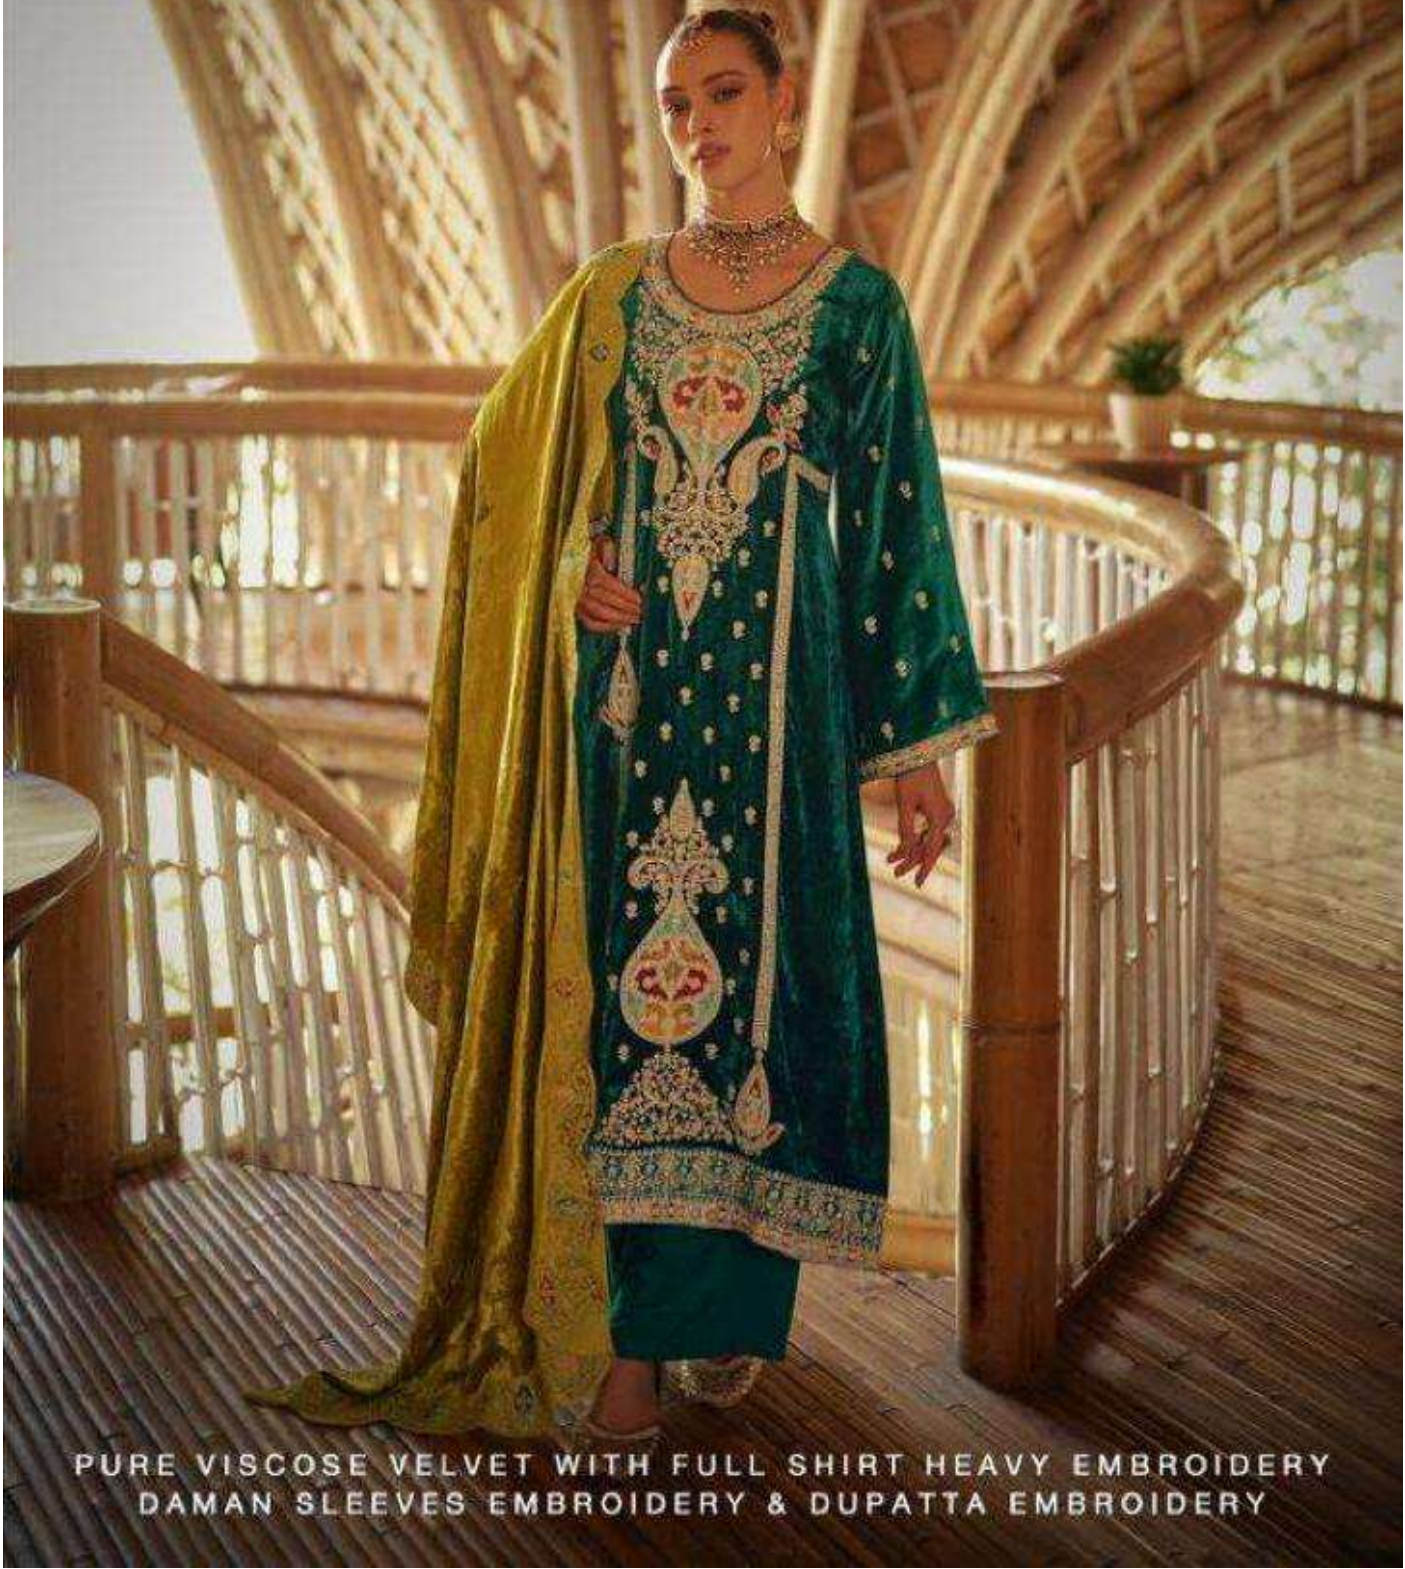

ممتاز آرٹس

Mumtaz Arts

Rangra ki Rang

LAHAR

PURE VISCOSE VELVET WITH FULL SHIRT HEAVY EMBROIDERY
DAMAN SLEEVES EMBROIDERY & DUPATTA EMBROIDERY