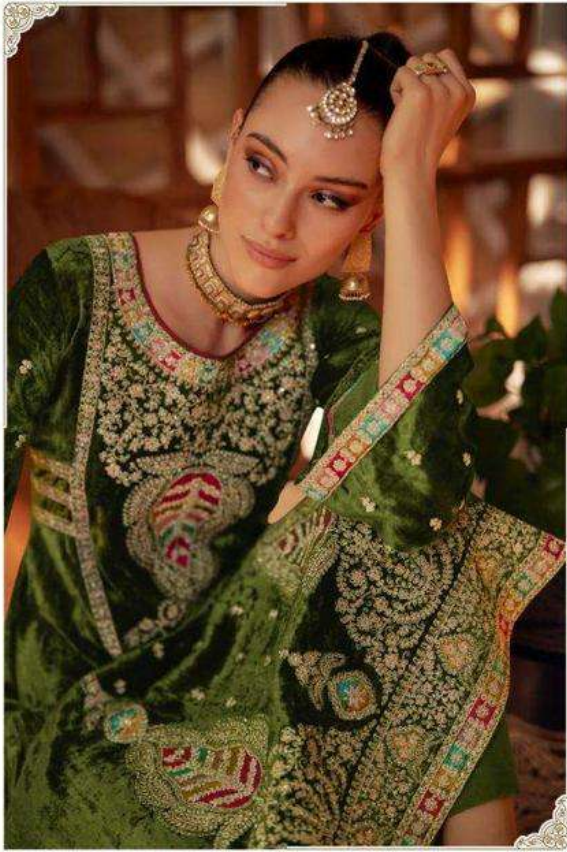

LAHAR - 34005

LAHAR - 34005

مستعار از من  
Munir Arts  
Purveyors of Elegance

ممتاز آرٹس

Mumtaz Arts

Razza ki Raza

LAHAR

DESIGN	PRICE	DESCRIPTION
34001	3475/-	~TOP~
34002	3475/-	PURE VISCOSE PLUSH VELVET WITH HEAVY EMBROIDERY ON FULL SHIRT, SLEEVES & DAMAN
34003	3475/-	~BOTTOM~
34004	3475/-	PURE VISCOSE PASHMINA SOLID
34005	3475/-	~DUPATTA~
34006	3475/-	PURE VISCOSE PLUSH VELVET WITH HEAVY EMBROIDERY ON FULL DUPATTA