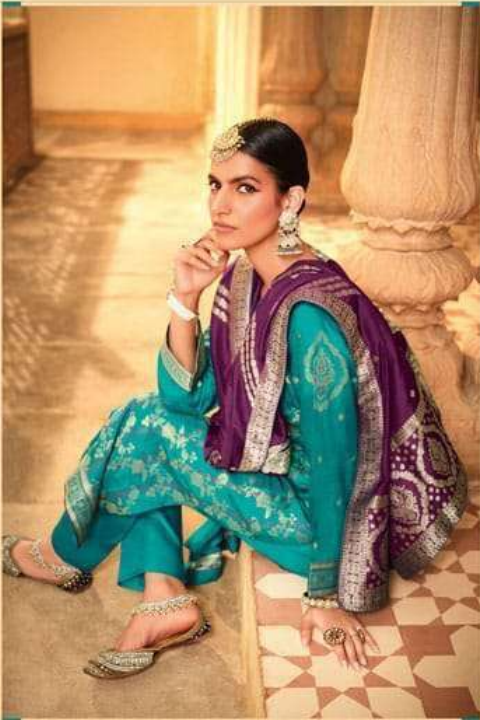

Bottom

Jam Satin

Dupatta

Monga Silk

Parnika
TRULY ELEGANT
A BRAND BY LCTM

• EVA | 1006 •

• EVA | 1003 •

Parnika
PURE ELEGANCE
A BRAND BY LOTUS