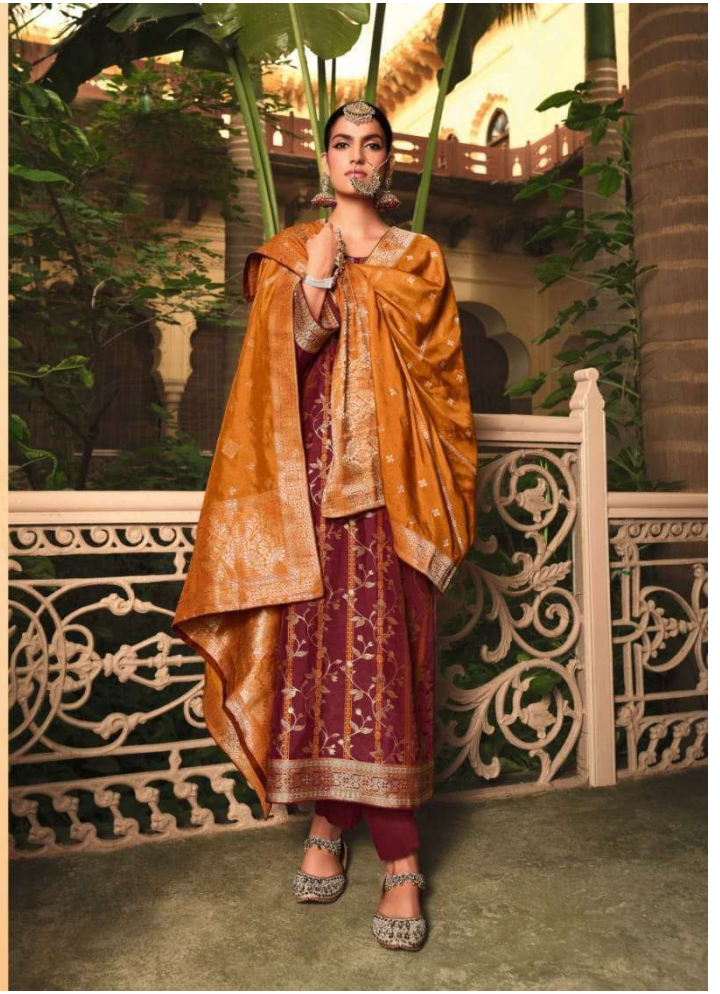

Parnika
TRUE ELEGANCE
"A Brand By LCTM"

EVA

Top

Monga Silk

Bottom

Jam Satin

Dupatta

Monga Silk