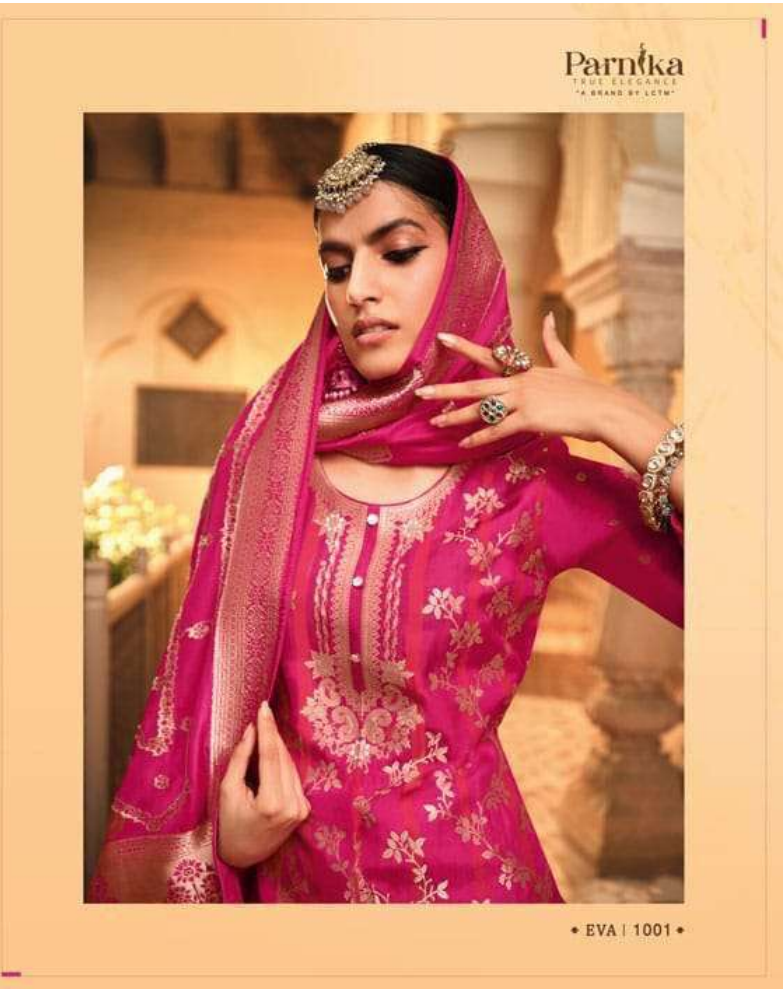

Monga Silk

**Bottom**

Jam Satin

**Dupatta**

Monga Silk

Parnika  
TRULY ELEGANT  
A BRAND BY LCTM

• EVA | 1006 •

• EVA | 1003 •