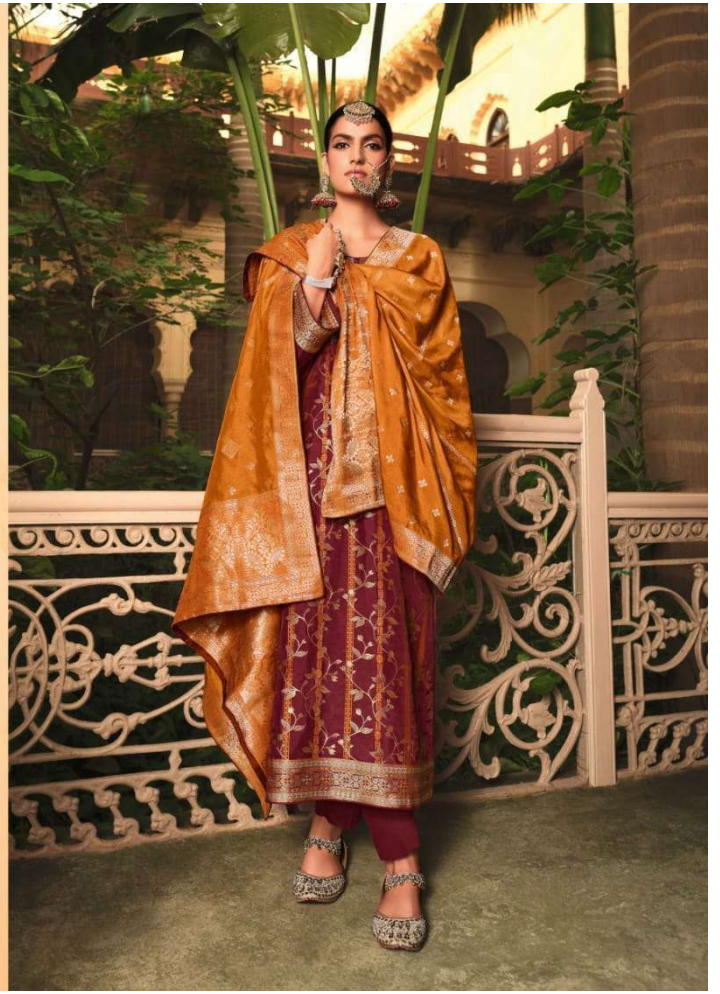

Monga Silk

**Bottom**

Jam Satin

**Dupatta**

Monga Silk

Parnika  
TRULY ELEGANT  
A BRAND BY LCTM

• EVA | 1006 •

• EVA | 1003 •