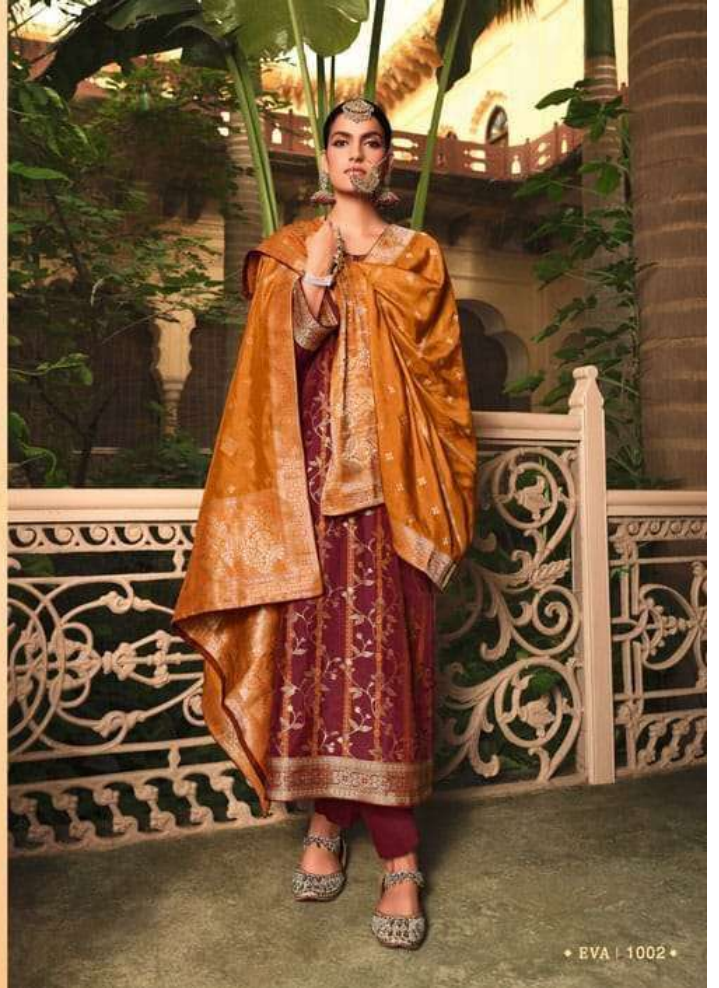

Bottom

Jam Satin

Dupatta

Monga Silk

Parnika
TRULY ELEGANT
A BRAND BY LCTM

• EVA | 1006 •

• EVA | 1003 •

Parnika
PURE ELEGANCE
A BRAND BY LOTUS