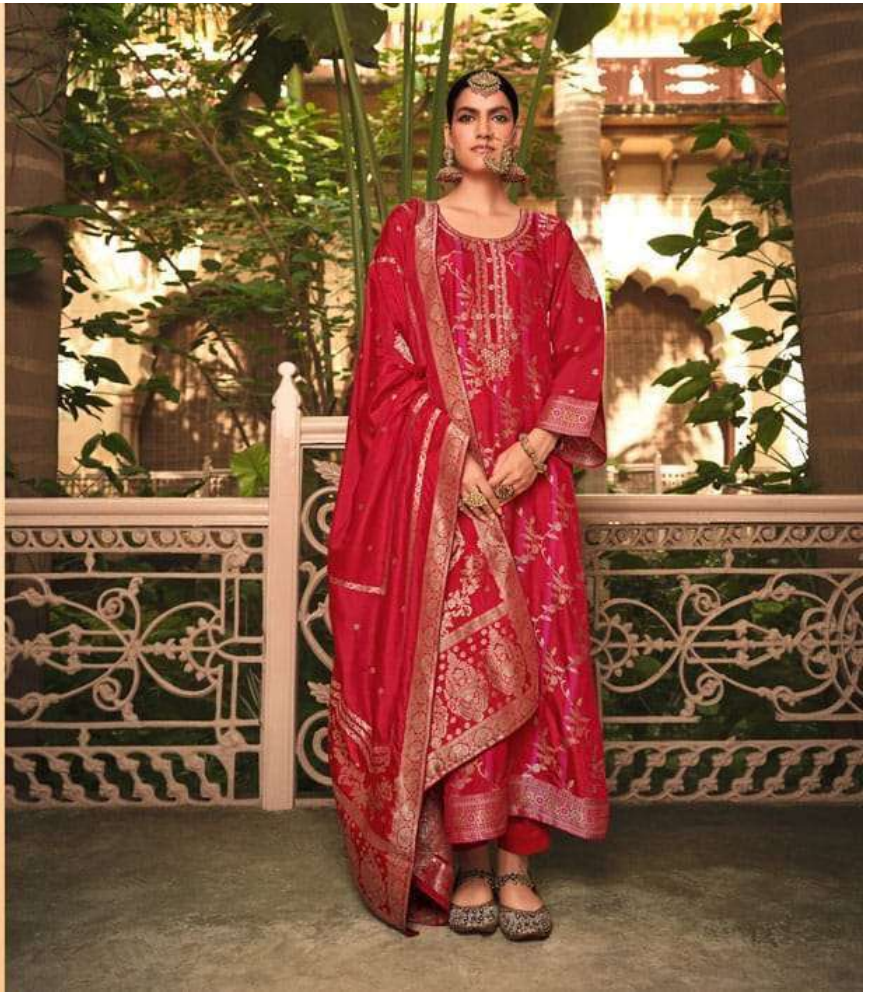

Parnika
TRUE ELEGANCE
"A BRAND BY LOTUS"

Parnika
TRUE ELEGANCE
"A BRAND BY LOTUS"

Parnika
TRUI ELEGANCE
"A BRAND BY LCFM"

• EVA | 1004 •

Parnika
TRUE ELEGANCE
"A Brand By LCTM"

EVA

Top

Monga Silk