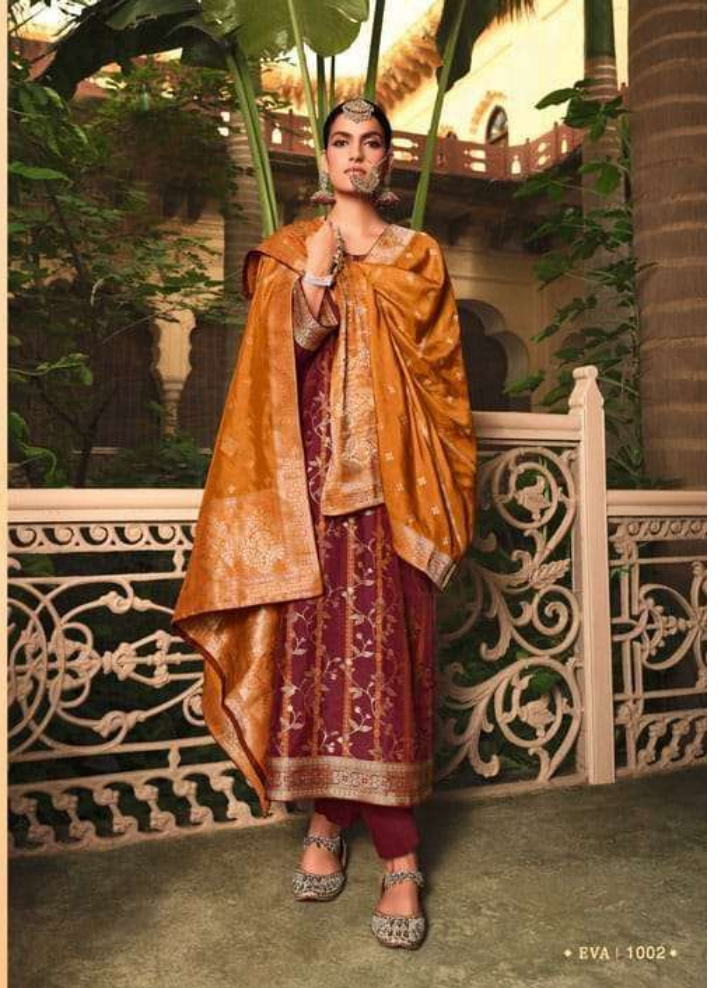

Parnika
PURE ELEGANCE
A BRAND BY LOTUS