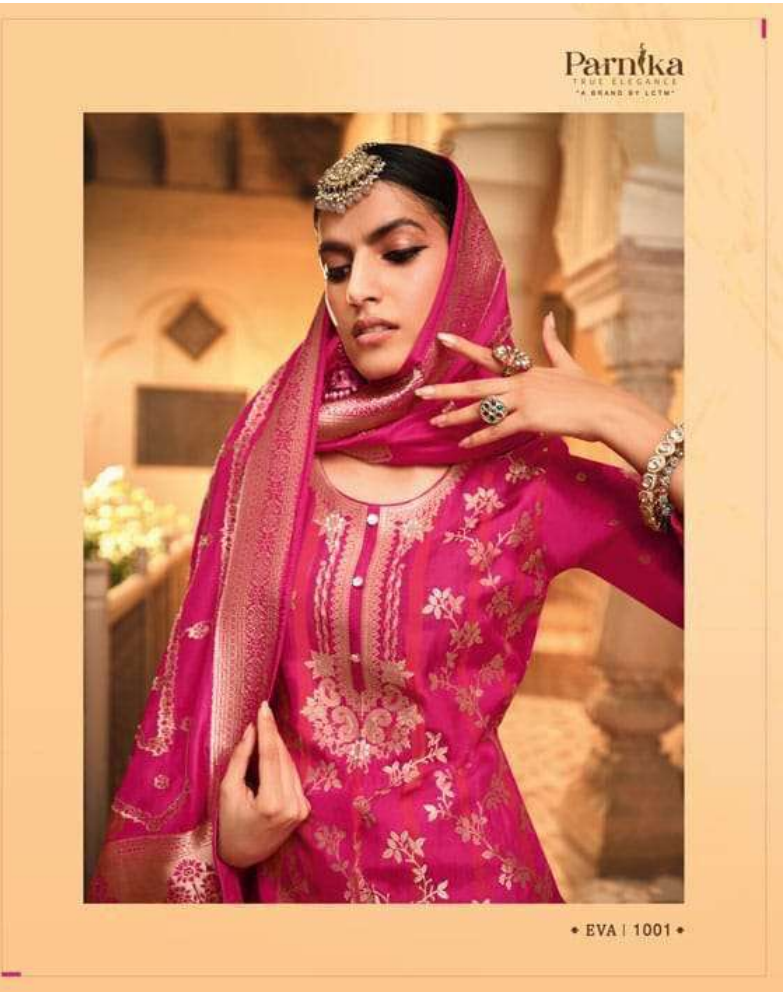

Bottom

Jam Satin

Dupatta

Monga Silk

Parnika
TRULY ELEGANT
A BRAND BY LCTM

• EVA | 1006 •

• EVA | 1003 •

Parnika
PURE ELEGANCE
A BRAND BY LOTUS