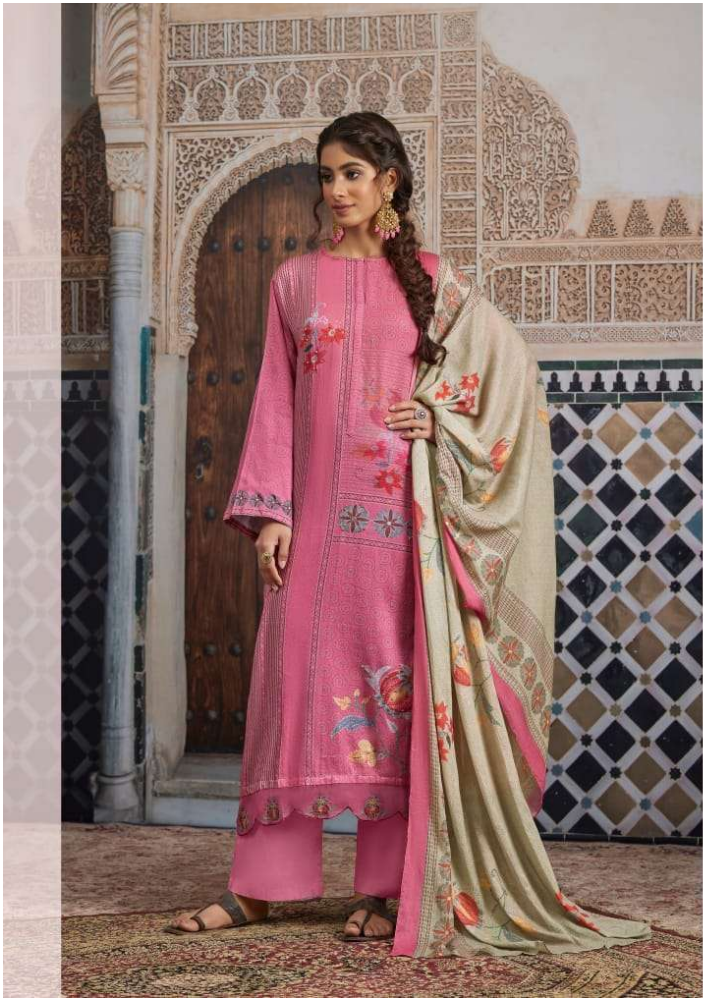

Suditi

SHAZAR

925