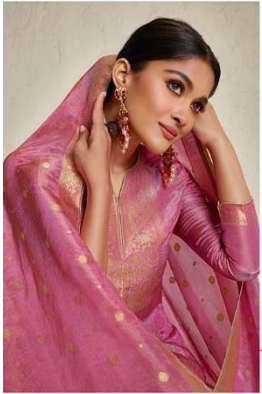

ETHNIC STORY
ENRICH YOUR DRESSING SENSE WITH BLEND OF HUES!

4791