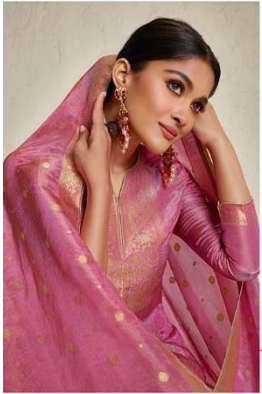

CRYSTAL

STAND OUT GRACE
YOUR GRACE IS YOUR X FACTOR WHICH MAKES YOU STAND OUT FROM THE REST!

SOOTHING FEEL

BE ASSURED ABOUT COMFORT AND SOOTHING FEEL
WHEN YOU CHOOSE YOUR ATTIRE FROM THIS COLLECTION.

Charmy[®]
A Product by Meera trendz llp

CRYSTAL

LAVISH PATTERNS

INDULGE IN THE LAVISH DESIGN OF THE MOST BEAUTIFUL AND GORGEOUS STYLE THIS SEASON!

4793

VERSATILITY
REDEFINING IT'S ALL ABOUT COMFORT AND VERSATILITY.

4793

STAND OUT GRACE

YOUR GRACE IS YOUR X FACTOR WHICH MAKES YOU STAND OUT FROM THE REST!

4792-

ETHNIC STORY
ENRICH YOUR DRESSING SENSE WITH BLEND OF HUES!

4791

MAKE AN INFORGETTABLE
IMPRESSION WITH YOUR
INIMITABLE STYLE STATEMENT.

4794