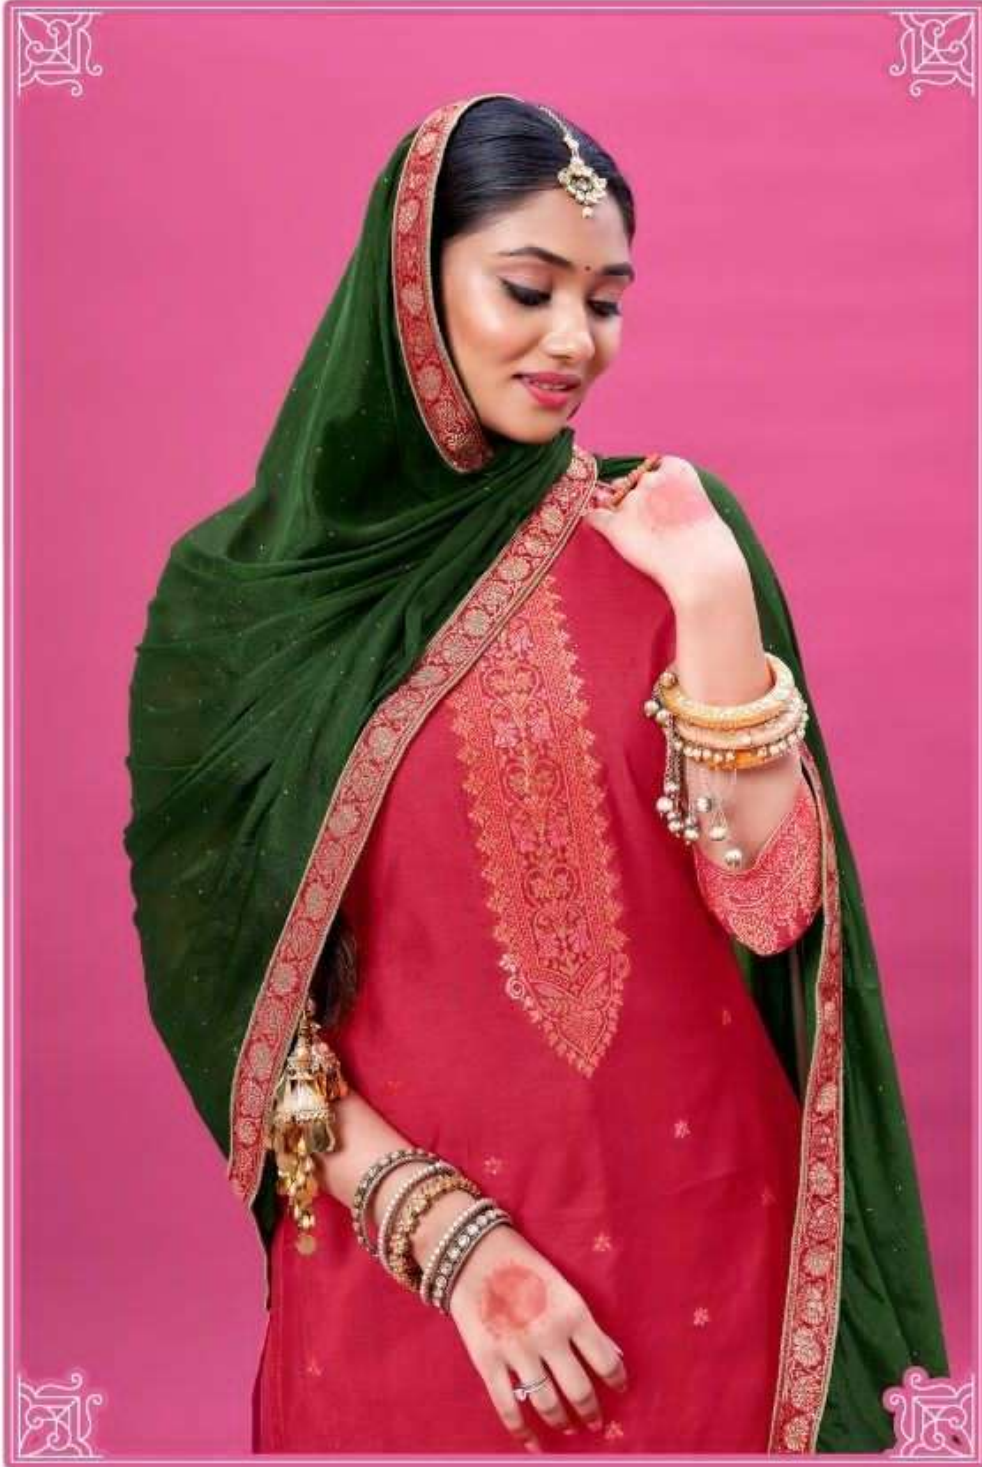

-: TOP :-

PURE JACARD VISCOUS SIROSKI WORK

-: BOTTOM :-

VISCOUS REYON

-: DUPATTA :-

CHINON SILK WITH SIROSKI WORK
AND JACARD LACE

NAARI

RAAS