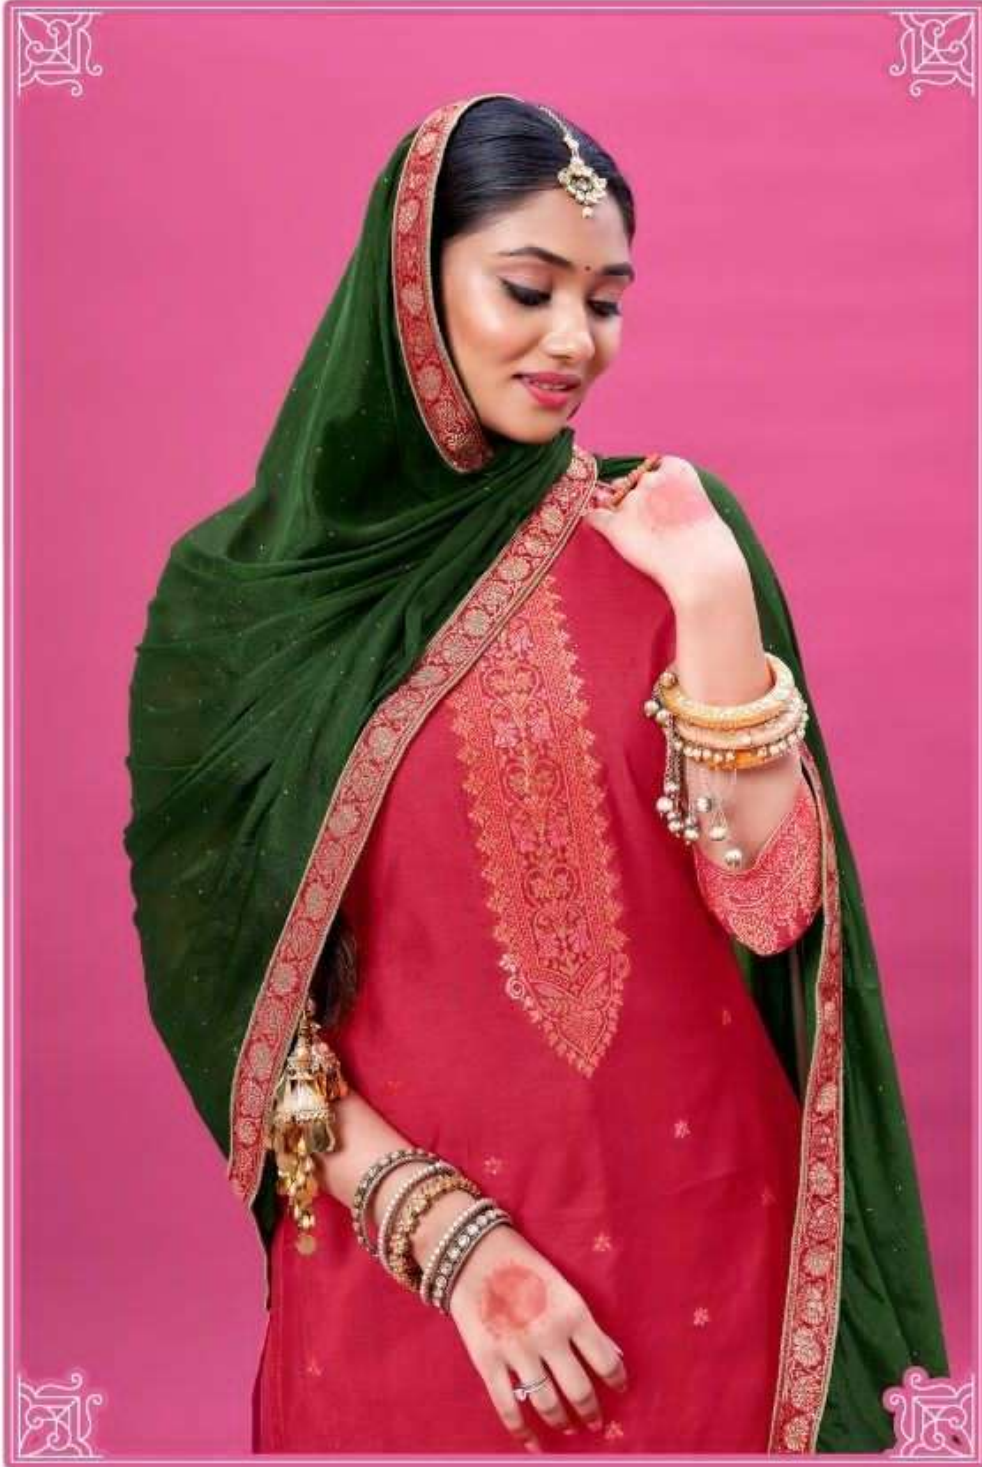

# RAAS

---

**-: TOP :-**

PURE JACARD VISCOUS SIROSKI WORK

**-: BOTTOM :-**

VISCOUS REYON

**-: DUPATTA :-**

CHINON SILK WITH SIROSKI WORK  
AND JACARD LACE