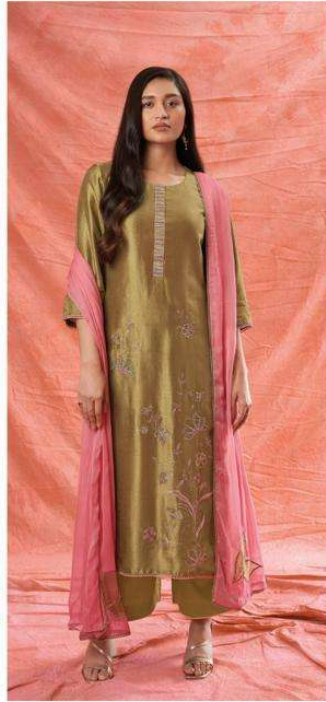

Ganga®  
***Kiera***  
S1838

Ganga®  
***Kiera***  
S1838

S1838-A

S1838-B

S1838-A

S1838-B

Ganga®  
**Kiera**

S1838- A/B

PRODUCT NAME	<b><i>KIERA</i></b>
D.NO.	S1838
DESCRIPTION	<p><b>TOP</b> PREMIUM BEMBERG RUSSIAN SILK SOLID WITH EMBROIDERY AND HAND WORK &amp; LACE ON DAMAN</p> <p><b>BOTTOM</b> PREMIUM COTTON SILK SOLID COLOUR</p> <p><b>DUPATTA</b> PURE CHIFFON SOLID WITH EMBROIDERY PATCH AND FOUR SIDE LACE</p>
HSN CODE	<b>540834</b>
WHOLESALE PRICE	<b>1910/- EACH+GST(EXTRA)</b>