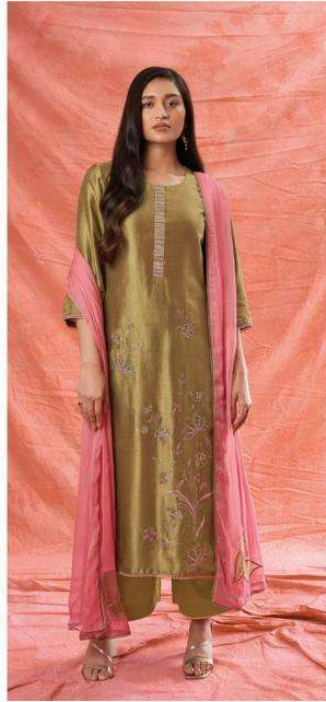

Ganga®
Kiera
S1838

Ganga[®]
Kiera
S1838

S1838-A

S1838-B

S1838-A

S1838-B

Ganga®
Kiera

S1838-AB

PRODUCT NAME	KIERA
D.NO.	S1838
DESCRIPTION	<p>TOP PREMIUM BEMBERG RUSSIAN SILK SOLID WITH EMBROIDERY AND HAND WORK & LACE ON DAMAN</p> <p>BOTTOM PREMIUM COTTON SILK SOLID COLOUR</p> <p>DUPATTA PURE CHIFFON SOLID WITH EMBROIDERY PATCH AND FOUR SIDE LACE</p>
HSN CODE	540834
WHOLESALE PRICE	1910/- EACH+GST(EXTRA)