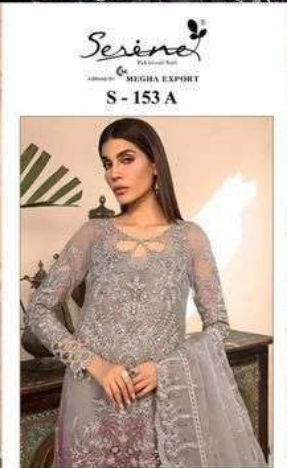

Serena[®]
Pakistani Suit

A BRAND BY  MEGA EXPORT

S - 153 A

TOP - ORGANZA WITH EMBROIDERY WORK
BOTTOM - INNER/ DULL SHANTUN
DUPATTA - ORGANZA WITH EMBROIDERY WORK

Serena[®]
Pakistani Suit

A BRAND BY  MEGA EXPORT

S - 153 A

TOP - ORGANZA WITH EMBROIDERY WORK
BOTTOM - INNER/ DULL SHANTUN
DUPATTA - ORGANZA WITH EMBROIDERY WORK

Serene
By MEGHA EXPORT
S - 153 A

TOP - ORGANZA WITH EMBROIDERY WORK
 BOTTOM - INNER DULL SHANTUN
 DUPATTA - ORGANZA WITH EMBROIDERY WORK