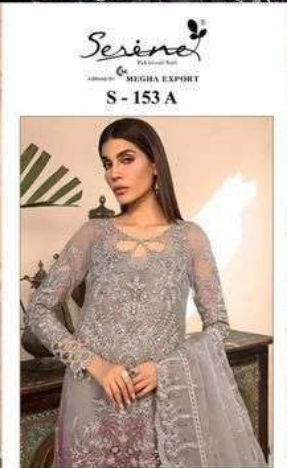

*Serena*<sup>®</sup>  
Pakistani Suit

A BRAND BY  MEGHA EXPORT

**S - 153 A**

TOP - ORGANZA WITH EMBROIDERY WORK  
BOTTOM - INNER/ DULL SHANTUN  
DUPATTA - ORGANZA WITH EMBROIDERY WORK

*Serena*<sup>®</sup>  
Pakistani Suit

A BRAND BY  MEGA EXPORT

**S - 153 A**

TOP - ORGANZA WITH EMBROIDERY WORK  
BOTTOM - INNER/ DULL SHANTUN  
DUPATTA - ORGANZA WITH EMBROIDERY WORK

*Serene*  
By MEGHA EXPORT  
**S - 153 A**

TOP - ORGANZA WITH EMBROIDERY WORK  
 BOTTOM - INNER DULL SHANTUN  
 DUPATTA - ORGANZA WITH EMBROIDERY WORK