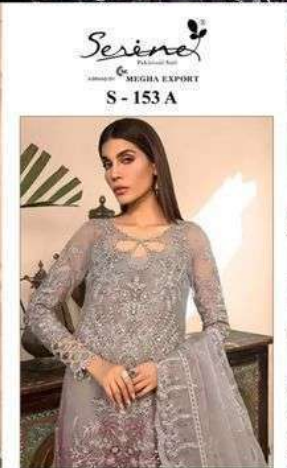

*Serena*<sup>®</sup>  
Pakistani Suit

A BRAND BY  MEGHA EXPORT

**S - 153 A**

TOP - ORGANZA WITH EMBROIDERY WORK  
BOTTOM - INNER/ DULL SHANTUN  
DUPATTA - ORGANZA WITH EMBROIDERY WORK

*Serena*<sup>®</sup>  
Pakistani Suit

A BRAND BY  MEGHA EXPORT

**S - 153 A**

TOP - ORGANZA WITH EMBROIDERY WORK  
BOTTOM - INNER/ DULL SHANTUN  
DUPATTA - ORGANZA WITH EMBROIDERY WORK

*Serene*  
 by  
 MEGA EXPORT  
 S - 153 A

TOP - ORGANZA WITH EMBROIDERY WORK  
 BOTTOM - INNER DULL SHANTUN  
 DUPATTA - ORGANZA WITH EMBROIDERY WORK