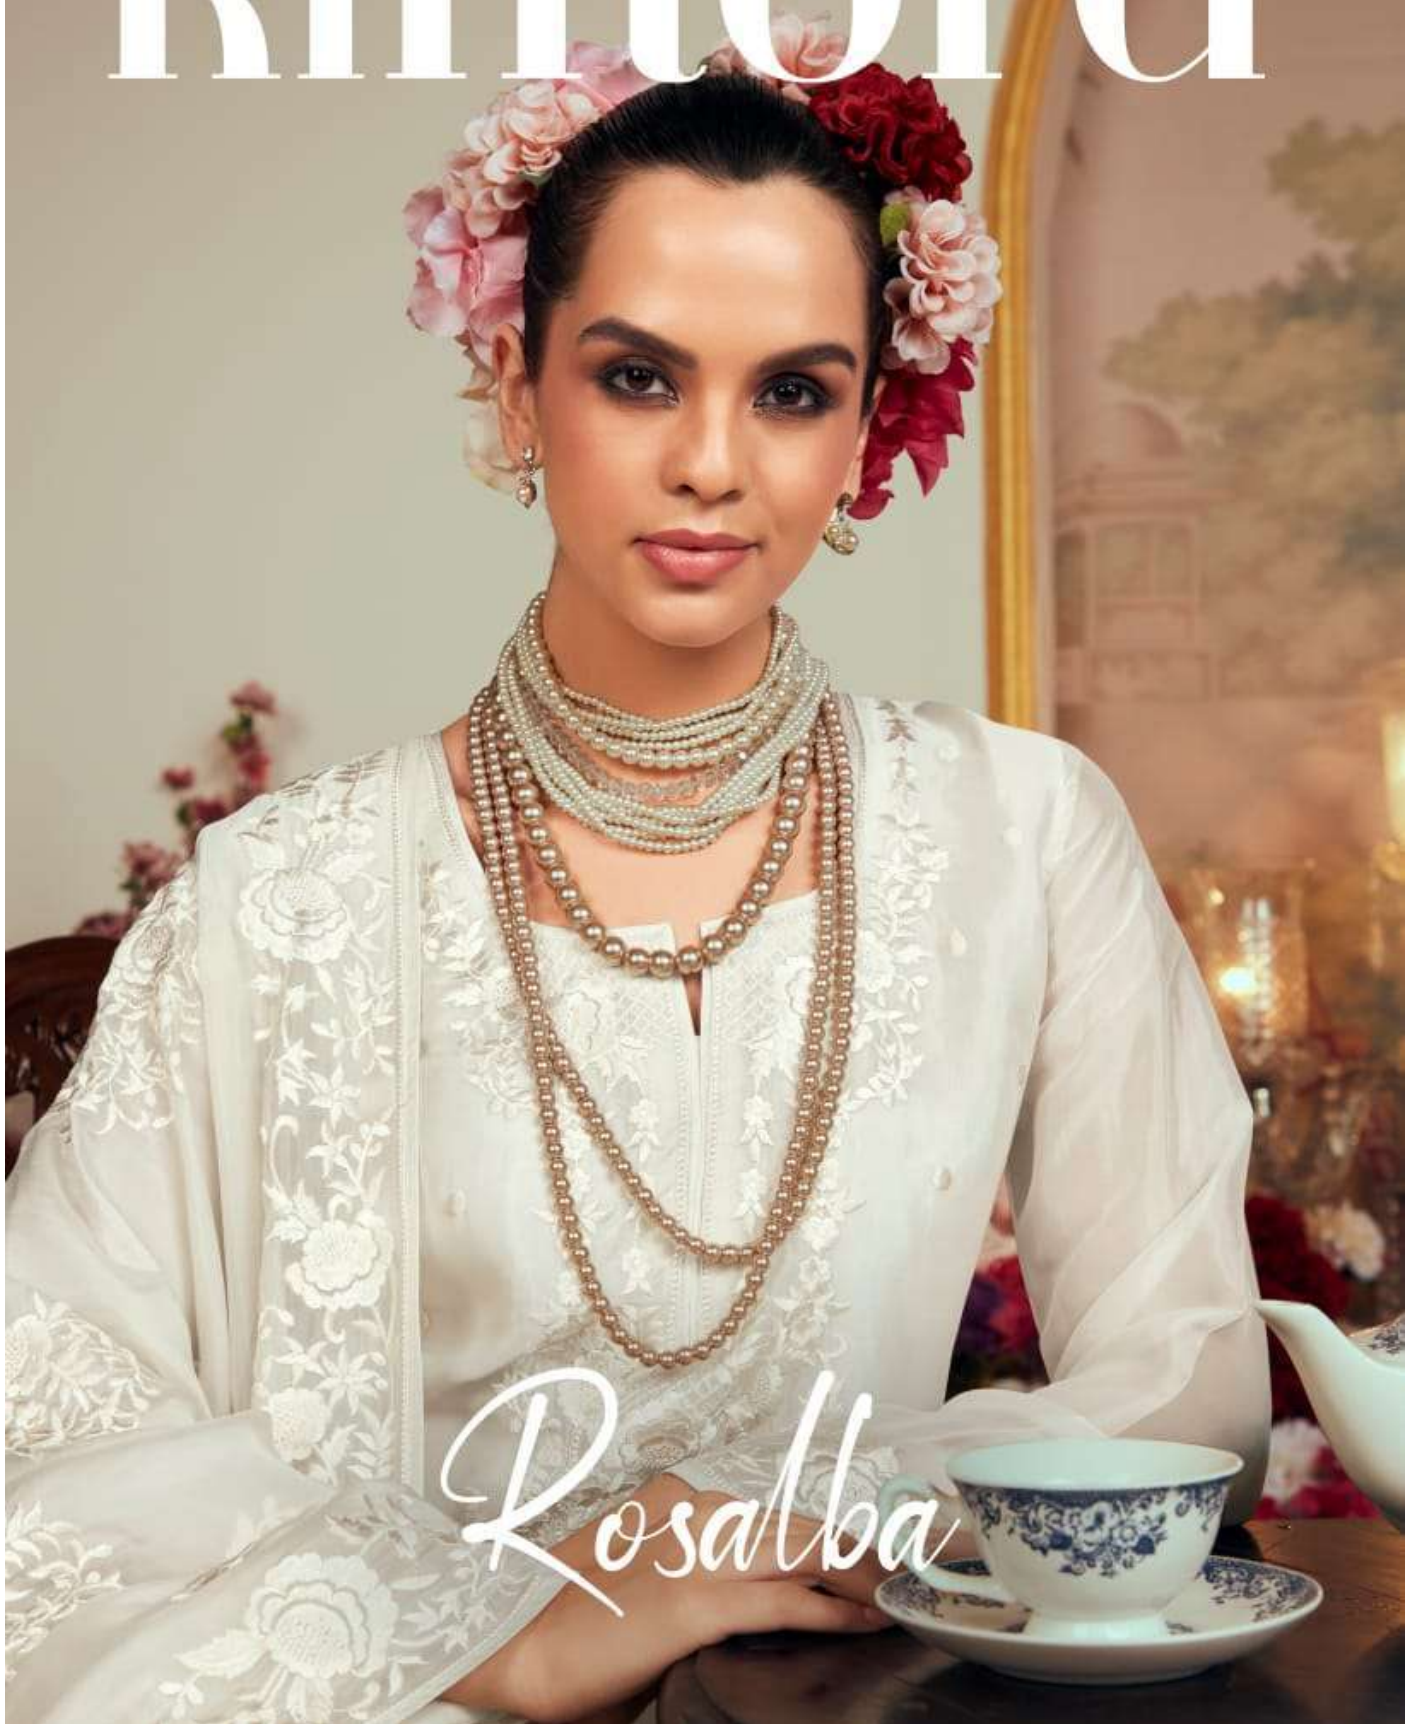

KIMORA[©]

Rosalba

2121

2122

2123

2124

2125

2126

2127

2128

Rosalba

TOP

PURE ORGANZA WITH PARSİ EMBROIDERY
ON FRONT AND SLEEVES(WITH MODALE SILK INNER)

DUPATTA

PURE ORGANZA WITH PARSİ EMBROIDERY

BOTTOM