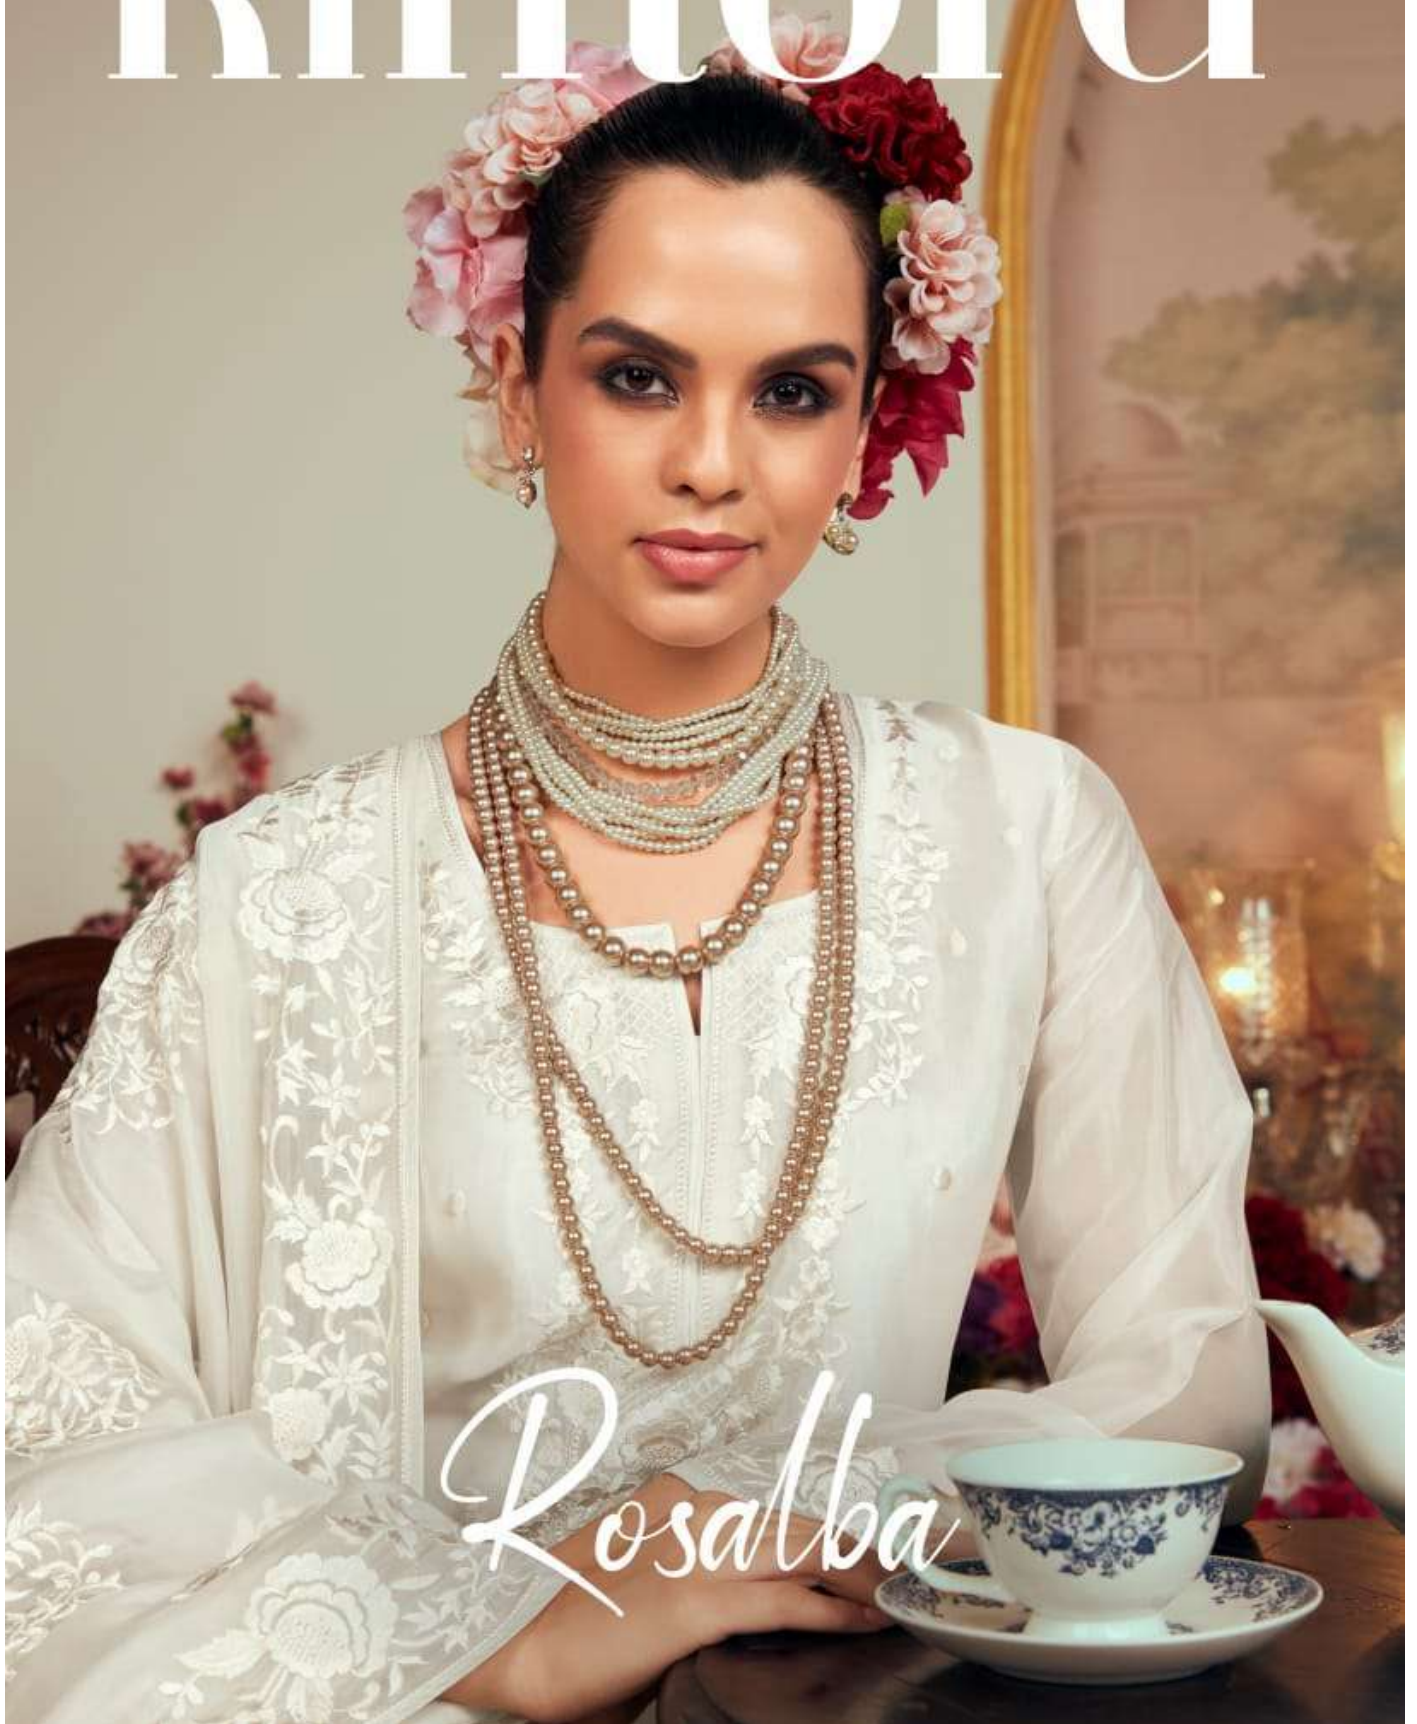

KIMORA[©]

Rosalba

2121

2122

2123

2124

2125

2126

2127

2128

Rosalba

TOP

PURE ORGANZA WITH PARSI EMBROIDERY
ON FRONT AND SLEEVES(WITH MODALE SILK INNER)

DUPATTA

PURE ORGANZA WITH PARSI EMBROIDERY

BOTTOM