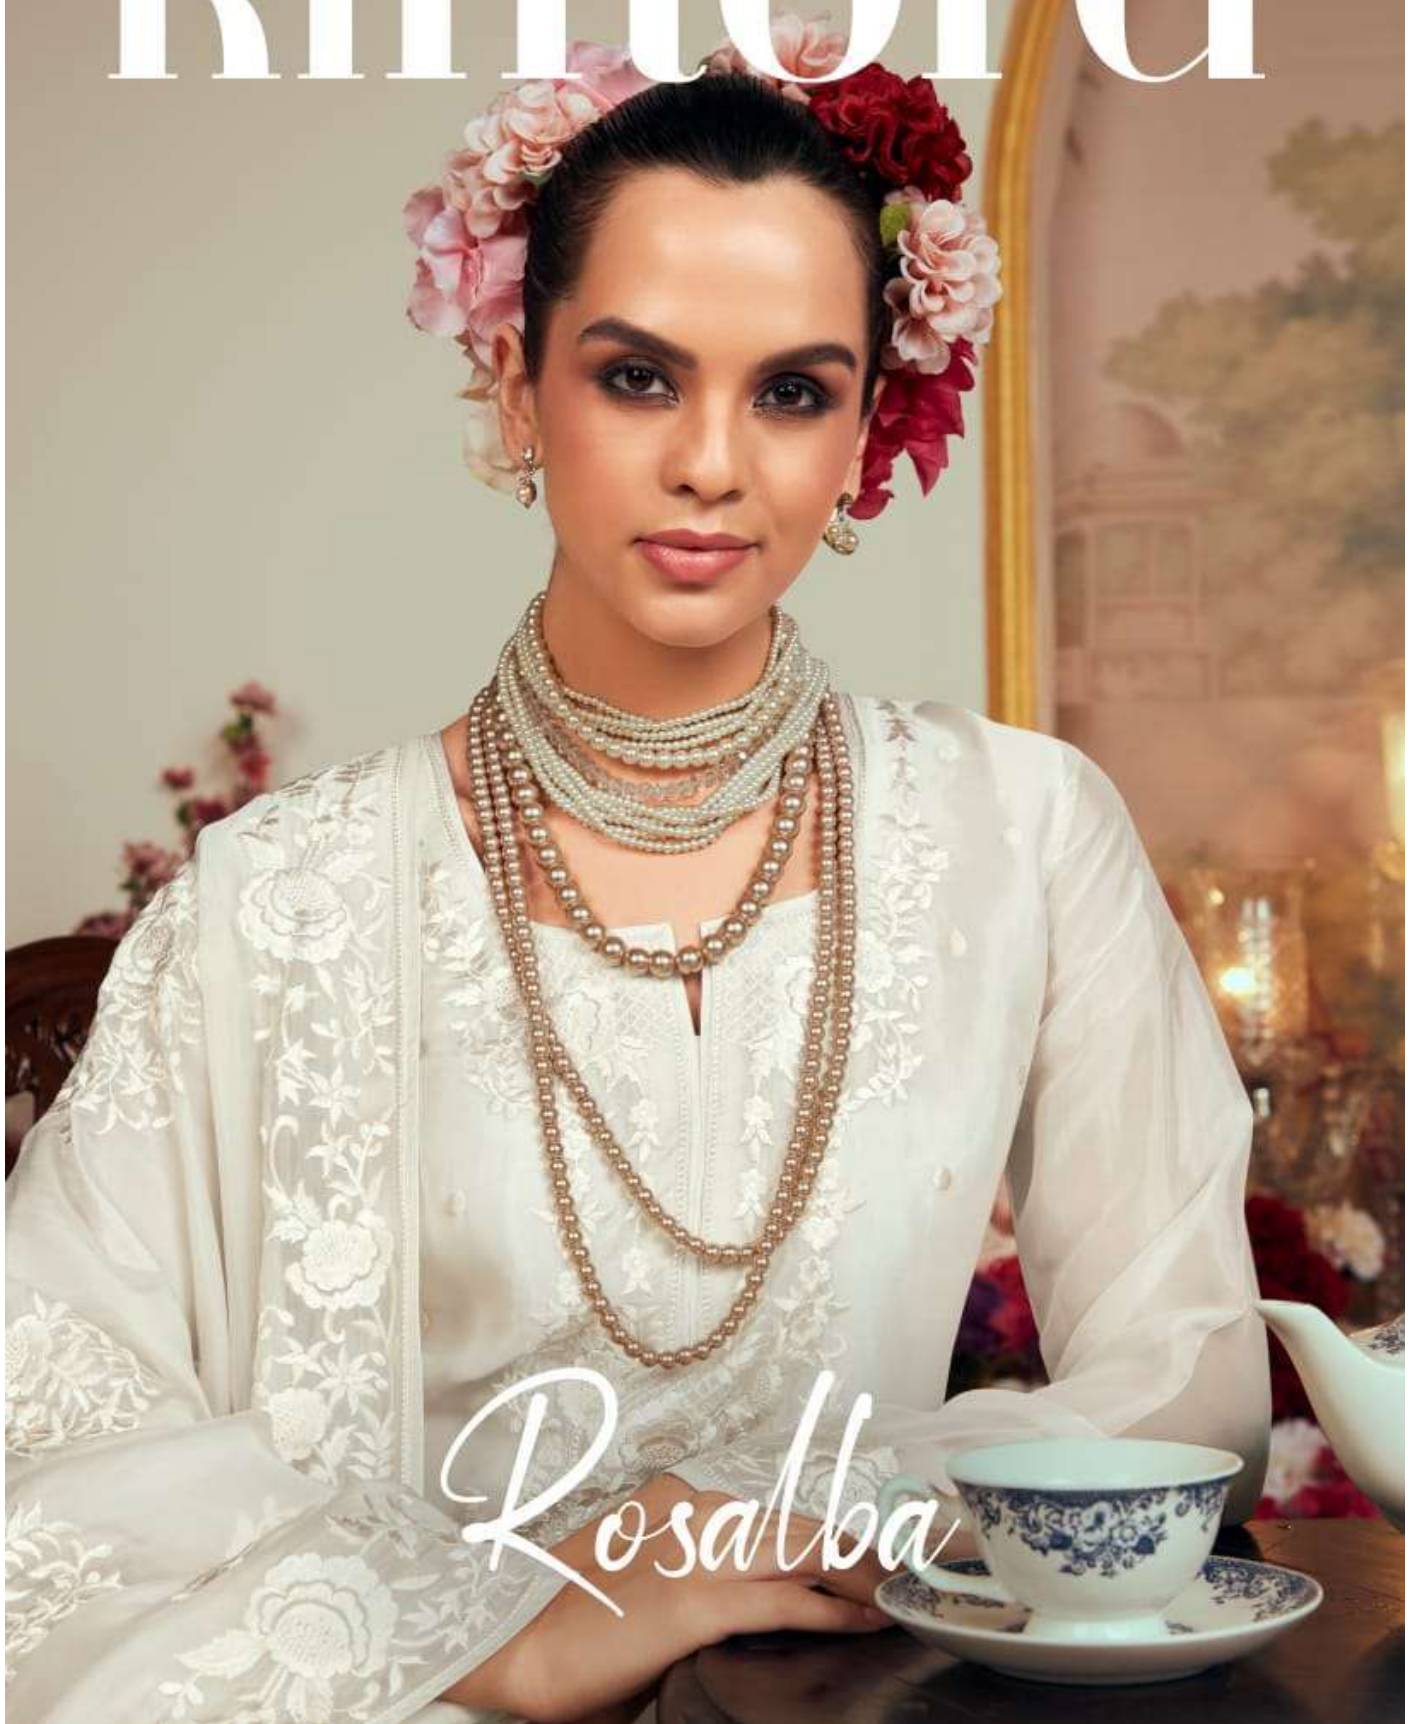

Kimora[©]

Rosalba

2121

2122

2123

2124

2125

2126

2127

2128

Rosalba

TOP

PURE ORGANZA WITH PARSİ EMBROIDERY
ON FRONT AND SLEEVES(WITH MODALE SILK INNER)

DUPATTA

PURE ORGANZA WITH PARSİ EMBROIDERY

BOTTOM