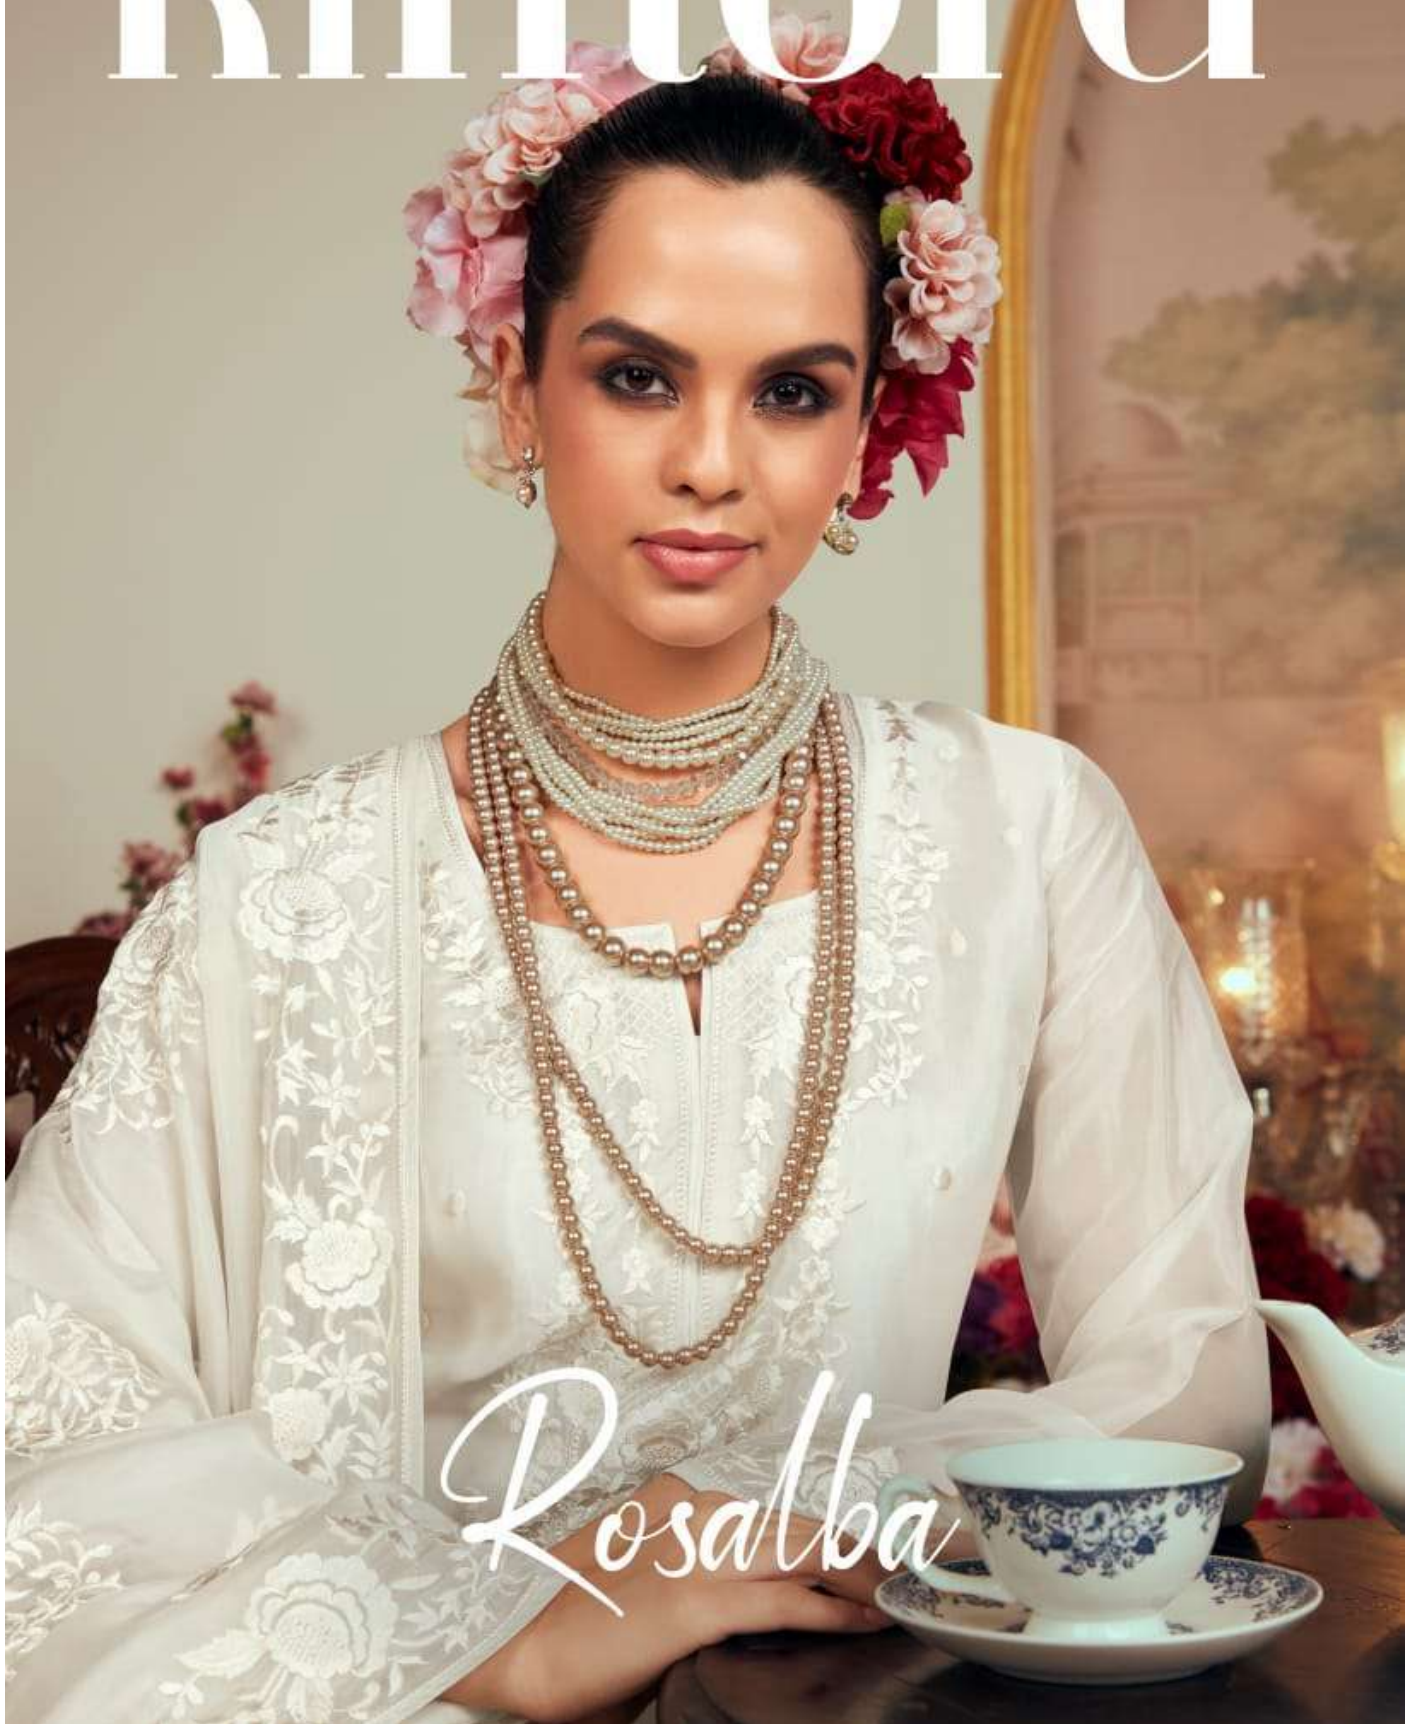

Kimora[©]

Rosalba

2121

2122

2123

2124

2125

2126

2127

2128

Rosalba

TOP

PURE ORGANZA WITH PARSI EMBROIDERY
ON FRONT AND SLEEVES(WITH MODALE SILK INNER)

DUPATTA

PURE ORGANZA WITH PARSI EMBROIDERY

BOTTOM