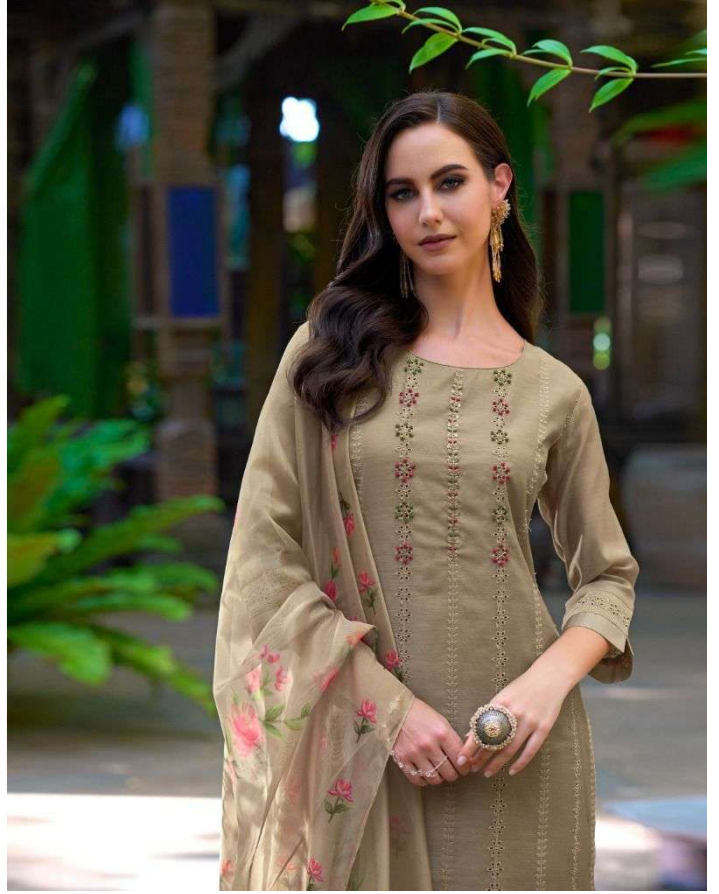

LILY&LALI®
GULS PRIDE
A PRODUCT OF FIONA GROUP

WHAT I FIND MOST INTERESTING IN
FASHION IS THAT IT HAS TO REFLECT
OUR TIME. YOU HAVE TO WITNESS
YOUR OWN MOMENT.

LUCKNOW 13402

LILY & LALI
GULS PRIDE
A PRODUCT OF FICKEE GROUP