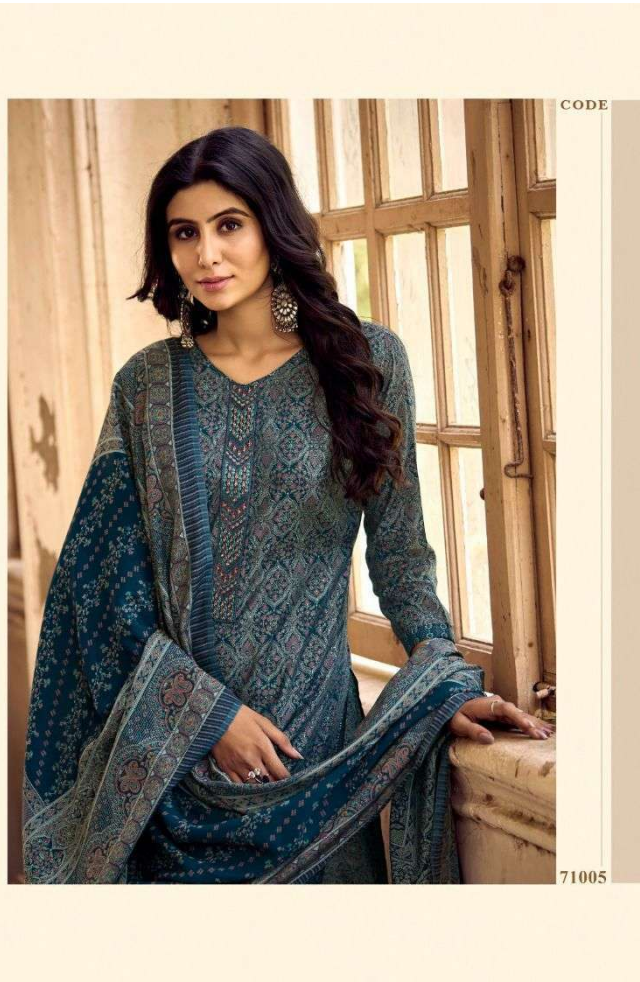

Siyoni
DESIGNER

CODE

71005