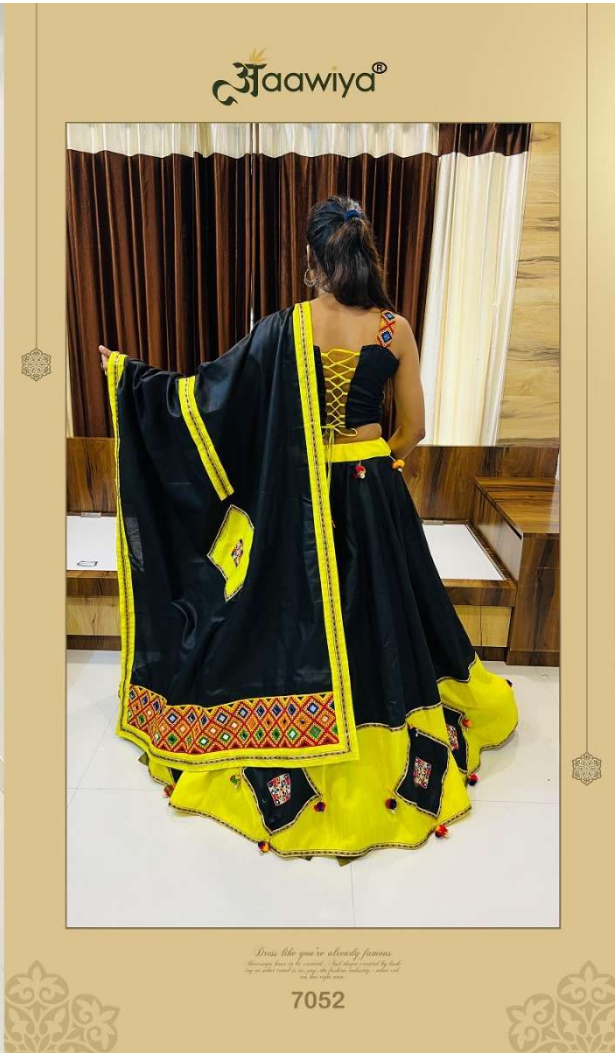

आaawiya®

Dress like you've already forgiven.

7052