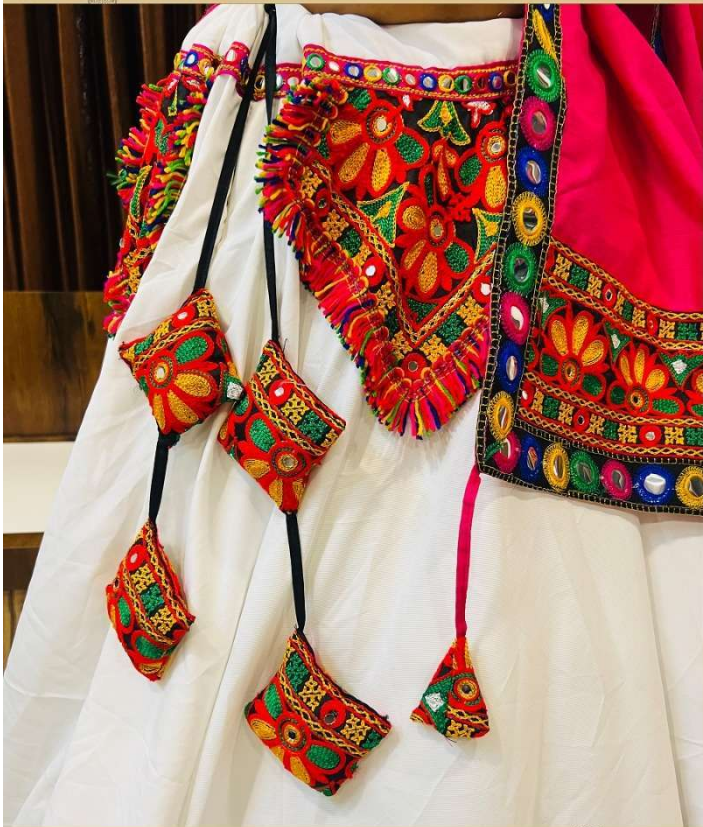

आाawiya®

7050