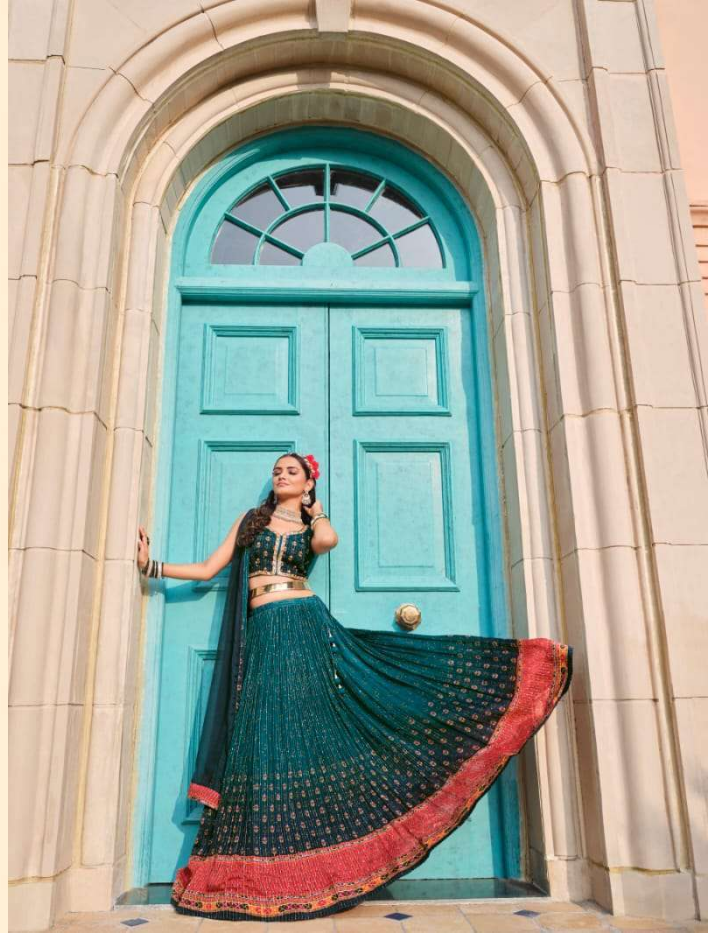

Step out in style this season

विरासत®

•D.NO | 100029•

•• D.NO | 100034 ••

विगतं

Step out in style this season
Make everyday fashion something you're glad for a lifetime. We create a world full of the latest trends this season.