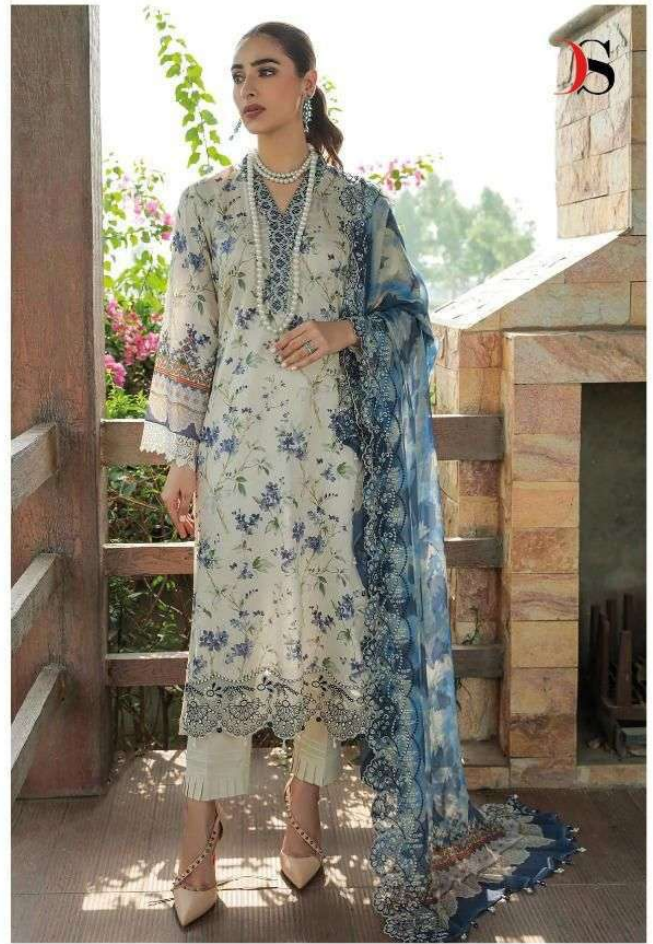

CHUNARI LAWN

Embroidered Dupatta Collcetion

MINI NX

CHUNARI LAWN

Embroidered Dupatta Collection

MINI NX

DESIGN NO.
1718

DESIGN NO.
1718

DESIGN NO.
1712

DESIGN NO.
1712

DESIGN NO.
1711

DESIGN NO.
1711

CHUNARI LAWN

Embroidered Dupatta Collection
MINI NX

DESIGN NO.
1711

DESIGN NO.
1712

DESIGN NO.
1718