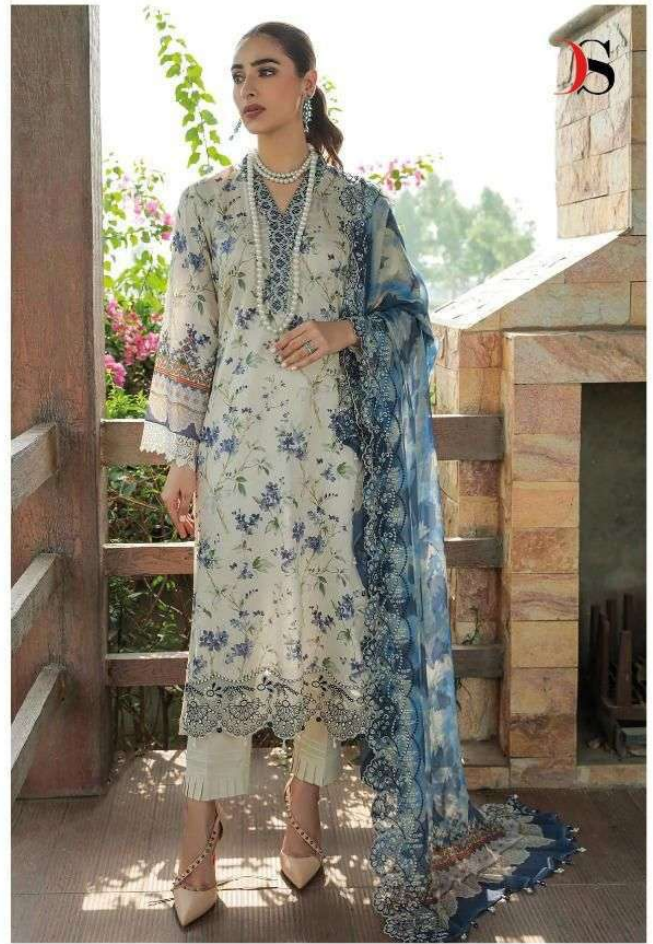

# CHUNARI LAWN

Embroidered Dupatta Collcetion

MINI NX

# CHUNARI LAWN

Embroidered Dupatta Collcetion

MINI NX

DESIGN NO.  
1718

DESIGN NO.  
1718

DESIGN NO.  
**1712**

DESIGN NO.  
1712

DESIGN NO.  
1711

DESIGN NO.  
1711

# CHUNARI LAWN

Embroidered Dupatta Collection  
MINI NX

DESIGN NO.  
1711

DESIGN NO.  
1712

DESIGN NO.  
1718