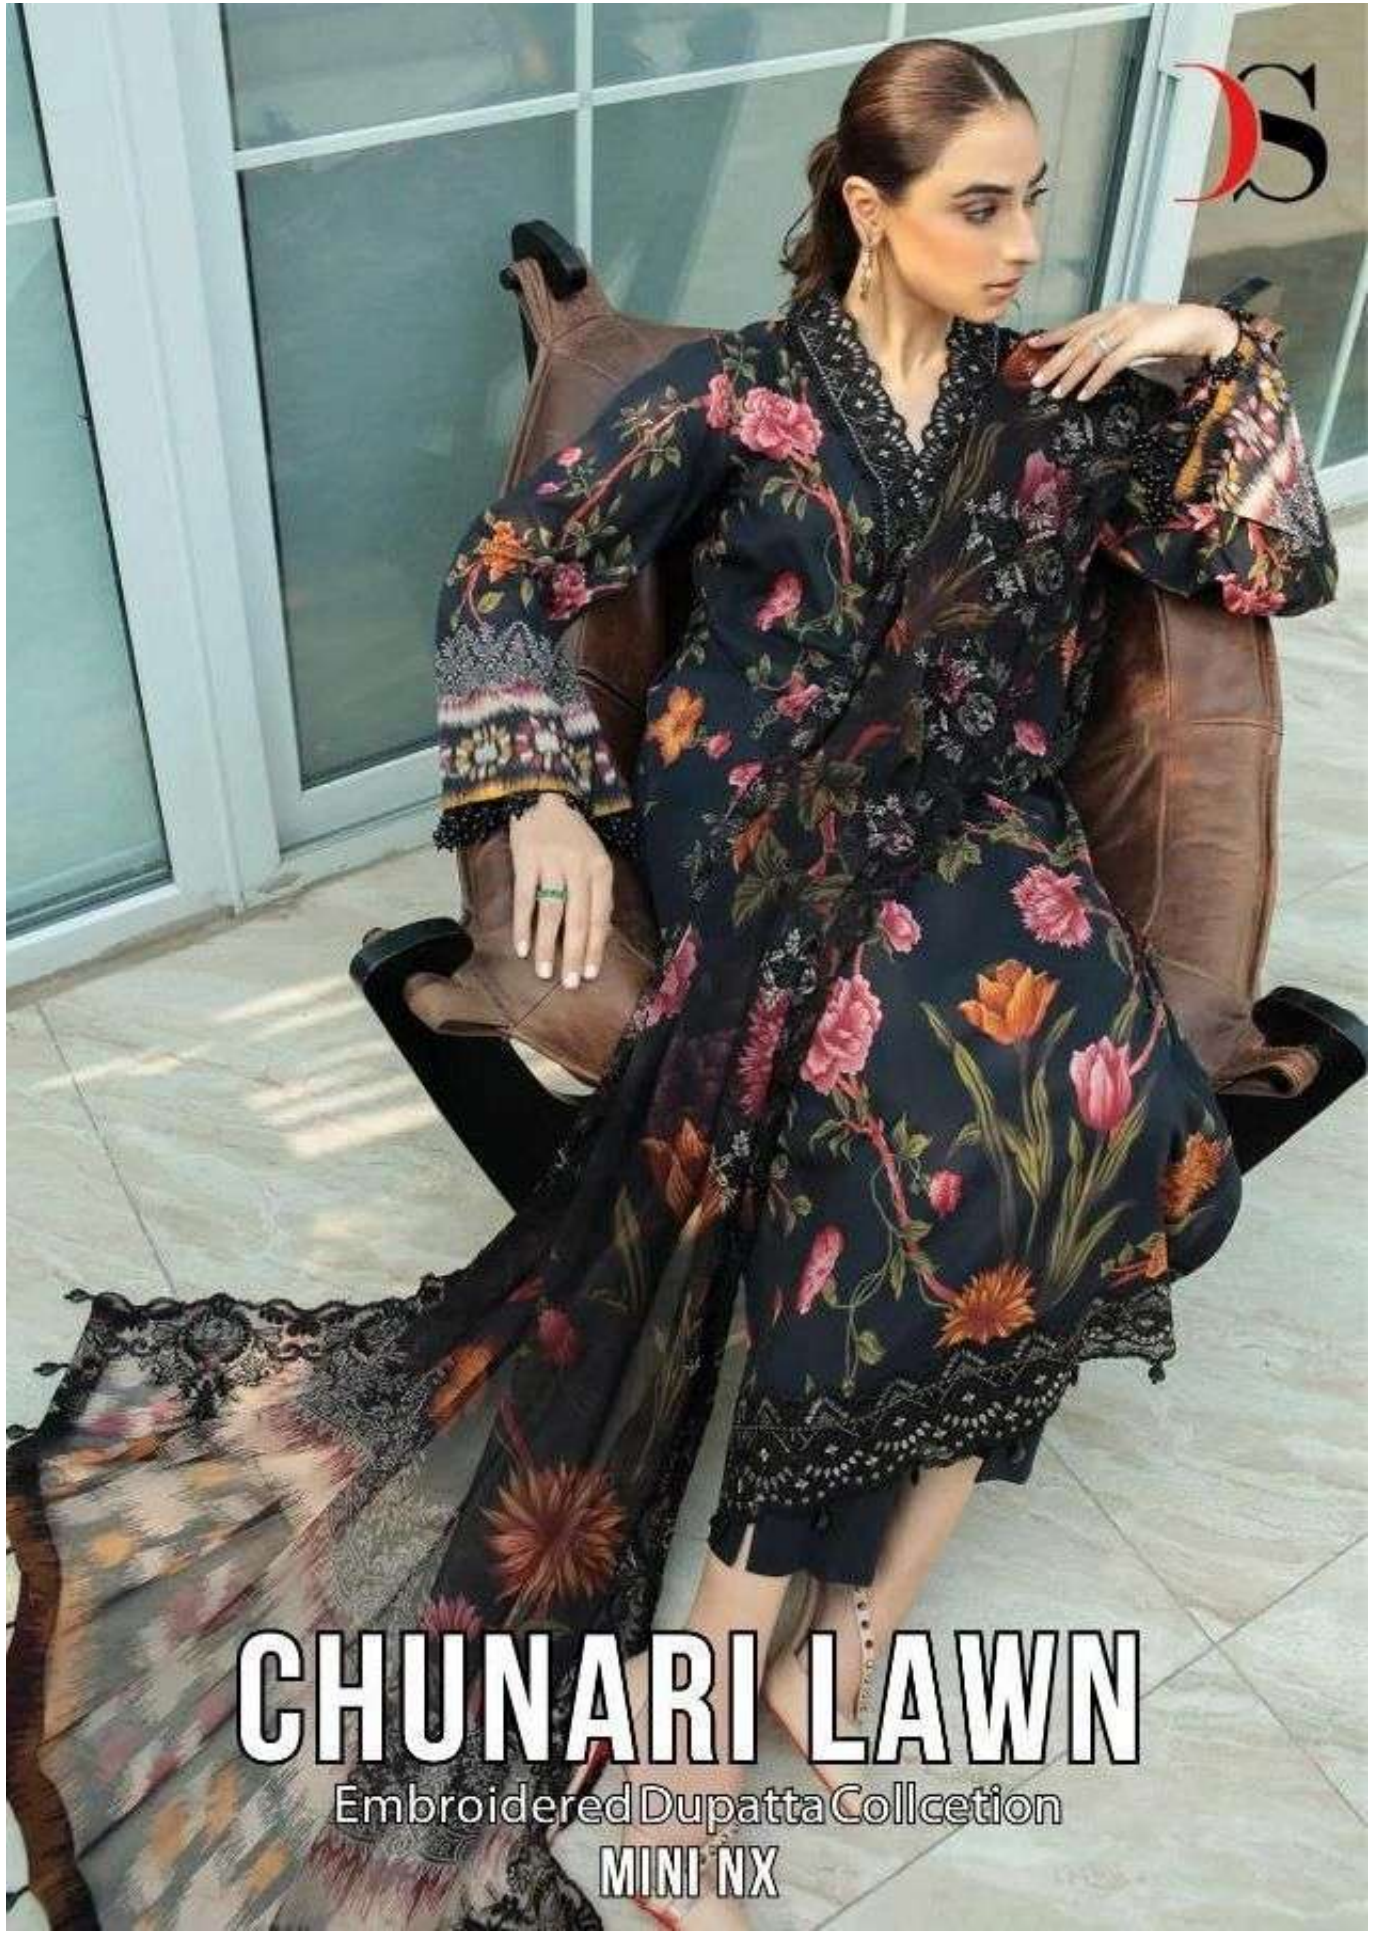

CHUNARI LAWN

Embroidered Dupatta Collcetion

MINI NX

CHUNARI LAWN

Embroidered Dupatta Collcetion

MINI NX

DESIGN NO.
1718

DESIGN NO.
1718