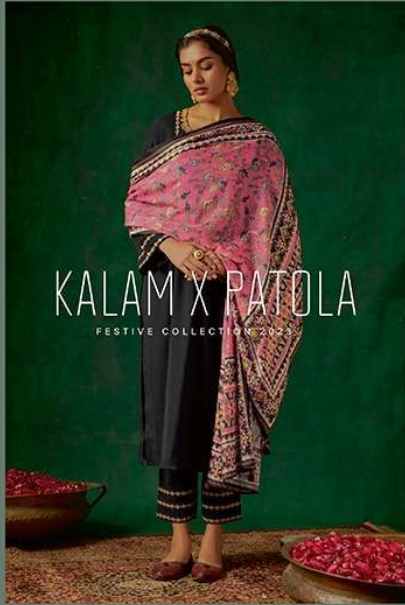

KHOSLA
Sohni