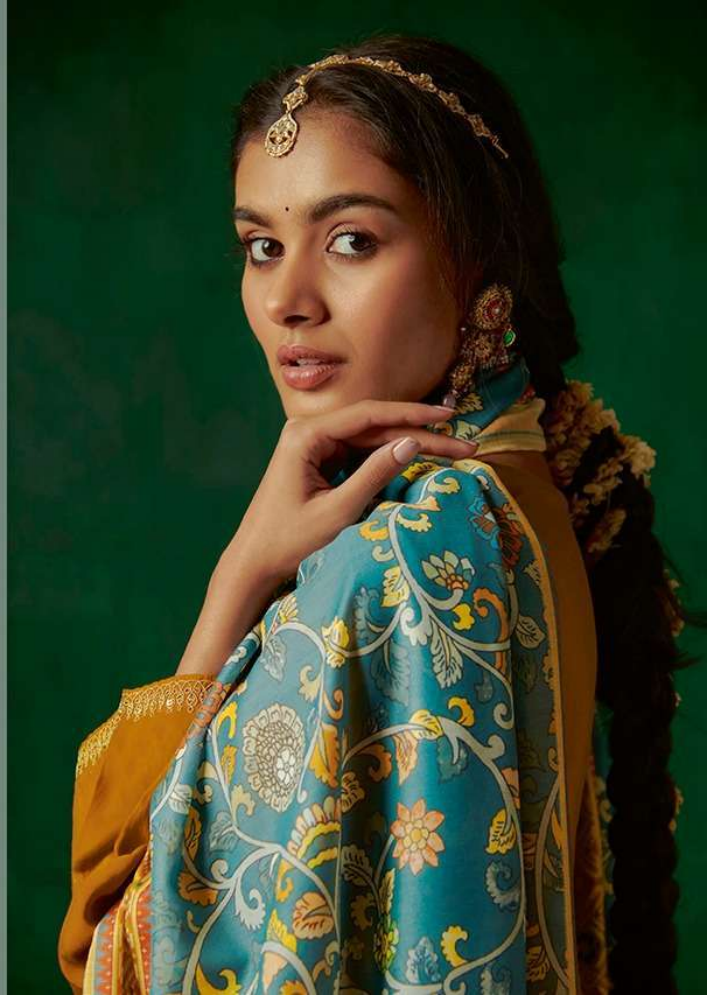

KIMONA
Sohmi

KALAM X PATOLA
FESTIVE COLLECTION 2023