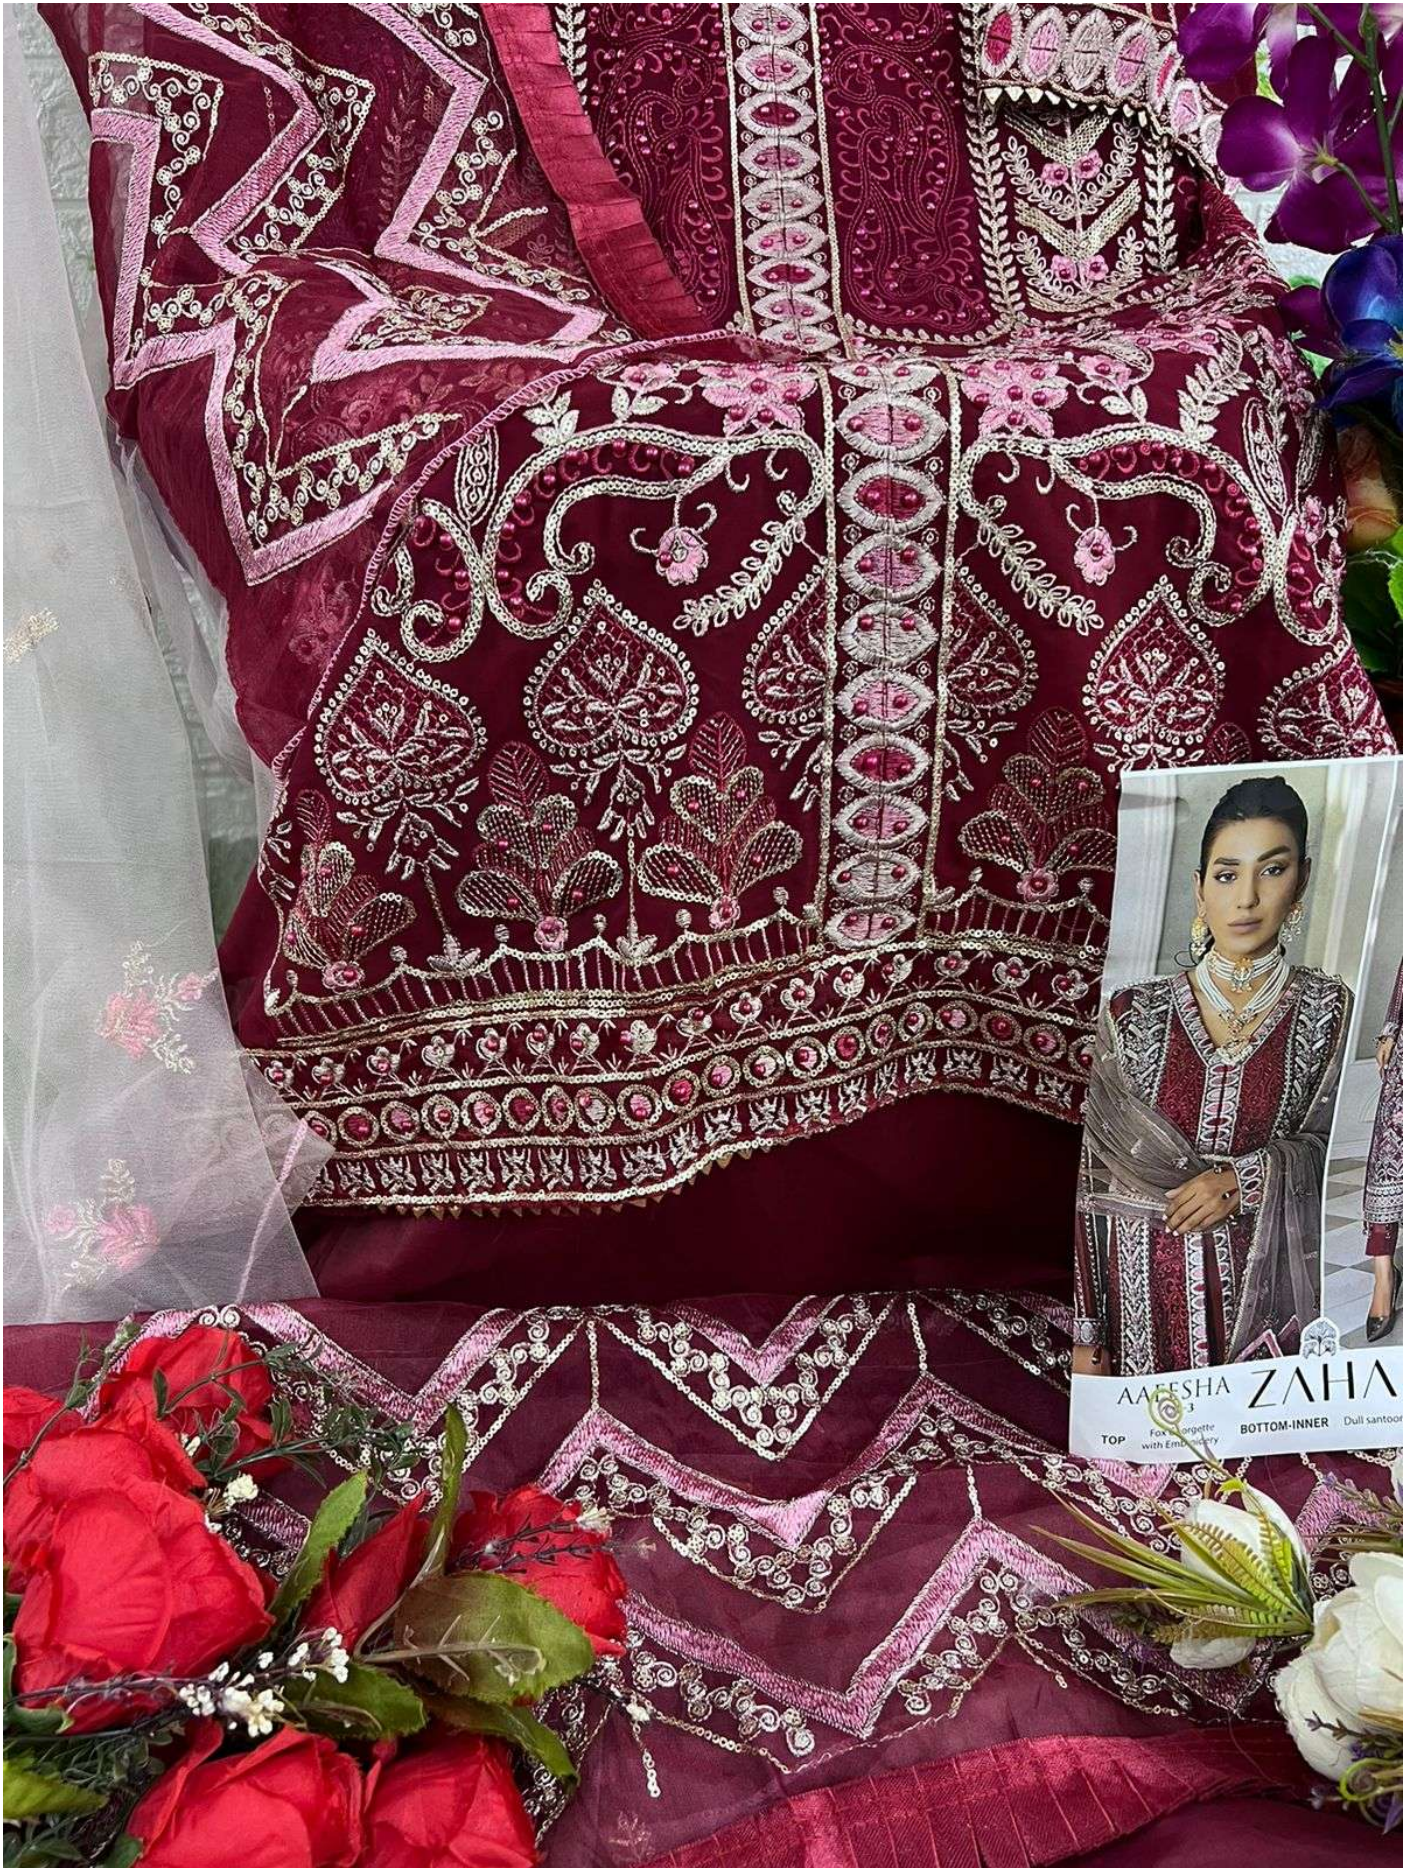

ZAHA

AAEESHA

VOL-3

AAEESHA VOL-3 ZAHA D.No.10156  
TOP Fox Georgette with Embroidery BOTTOM-INNER Dull santon DUPATTA Nazmi with Embroidery

AAEESHA  
VOL. 3  
TOP Pink Georgette  
with Embroidery  
ZAH  
BOTTOM-INNER

**AAESHA** VOL. 3 **ZAI**  
TOP Fox Georgette with Embroidery **BOTTOM-INNER**

**AAESHA VOL-3 ZAHA D.No.10155**  
TOP Fox Georgette with Embroidery    BOTTOM-INNER Dull santoon    DUPATTA Nazam with Embroidery

**TOP** Fox Georgette  
with Embroidery

**BOTTOM-INNER** Dull santoon

**DUPATTA** Nazmin  
with Embroidery