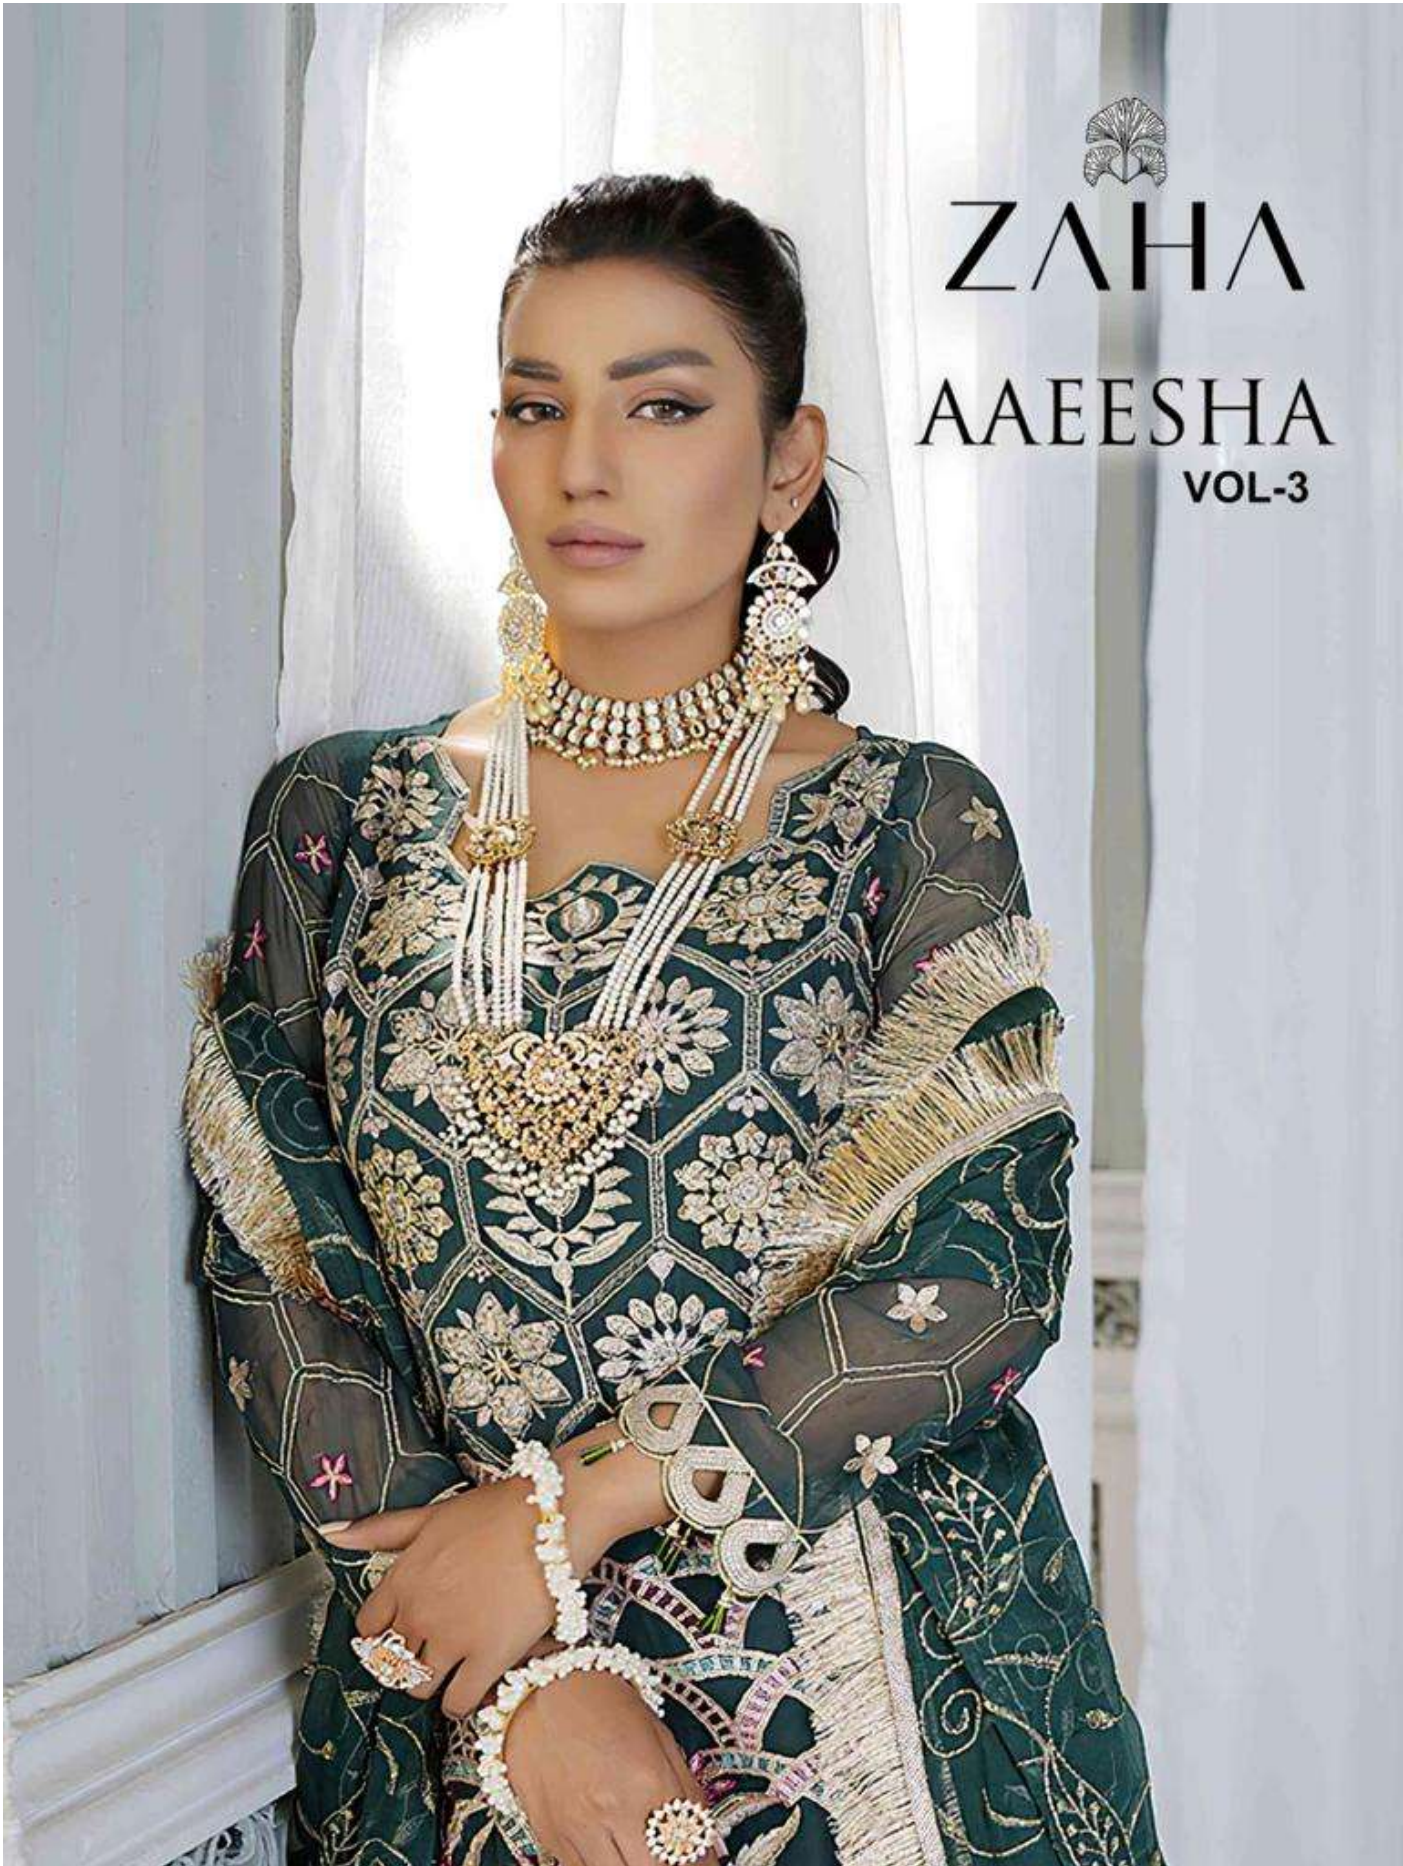

ZAHA

AAEESHA

VOL-3

AAEESHA VOL-3 ZAHA D.No.10156  
TOP Fox Georgette with Embroidery BOTTOM-INNER Dull santon DUPATTA Nazmi with Embroidery

AAEESHA  
VOL. 3  
TOP Pink Georgette  
with Embroidery  
ZAH  
BOTTOM-INNER

**AAESHA** VOL. 3 **ZAI**  
TOP Fox Georgette with Embroidery **BOTTOM-INNER**

**AAESHA VOL-3 ZAHA D.No.10155**  
TOP Fox Georgette with Embroidery    BOTTOM-INNER Dull santoon    DUPATTA Nazam with Embroidery

AAEESHA 3 ZAHARA  
TOP Fox &orgette with Embroidery  
BOTTOM-INNER Dull santoor

**AJEESHA** VOL. 3 **ZAHA** D.No.10157  
TOP Georgette with embroidery BOTTOM-INNER Dull saree Butterfly net

AAEESHA VOL 3  
TOP Fox Georgette with Embroidery  
BOTTOM-INNE