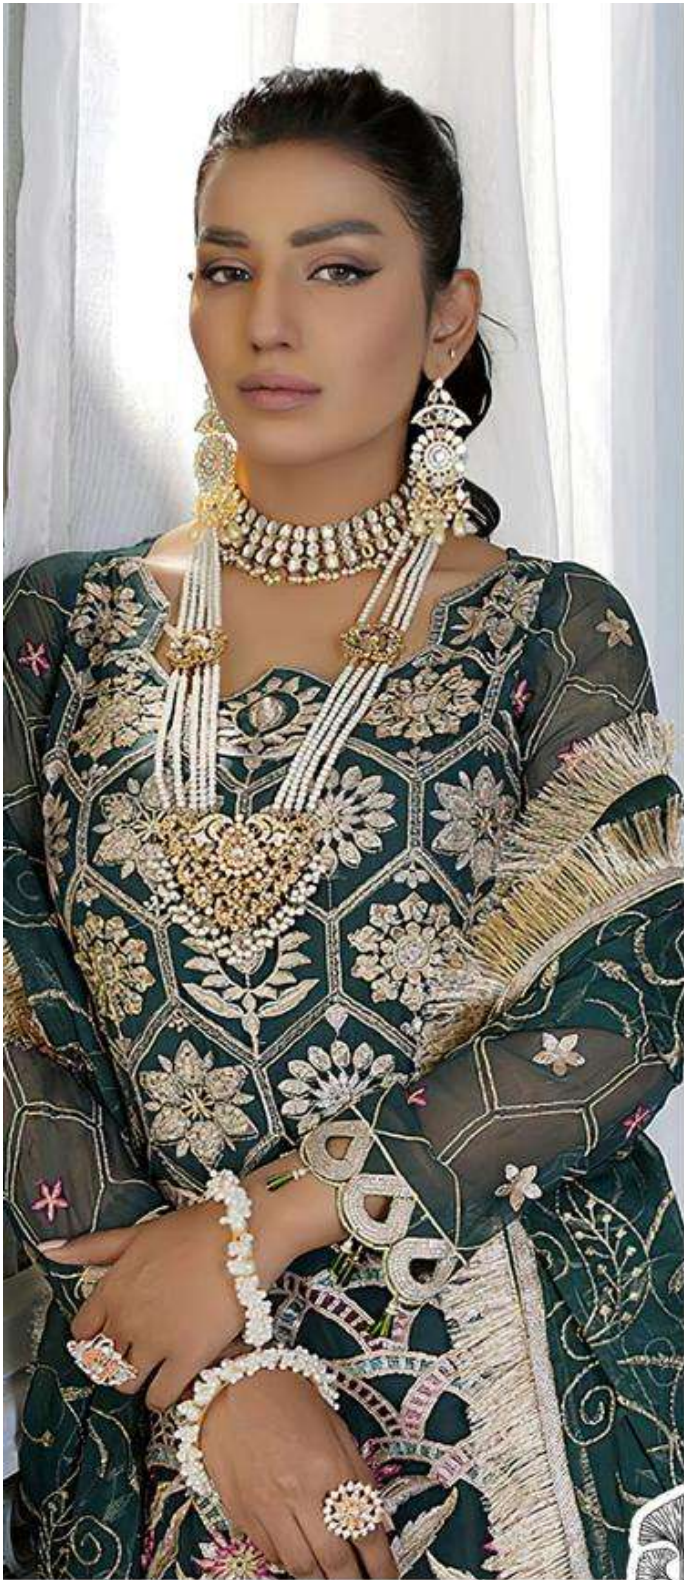

ZAHA

AAEESHA

VOL-3

AAEESHA VOL-3 ZAHA D.No.10156
TOP Fox Georgette with Embroidery BOTTOM-INNER Dull santon DUPATTA Nazmi with Embroidery

AAESHA VOL. 3 **ZAI**
TOP Fox Georgette with Embroidery **BOTTOM-INNER**

AAESHA VOL-3 ZAHA D.No.10155
TOP Fox Georgette with Embroidery BOTTOM-INNER Dull santoon DUPATTA Nazam with Embroidery

AAEESHA 3 ZAHA
TOP Foxorgette with Embroidery BOTTOM-INNER Dull santoor

A. SHESHA VOL. 3 **ZAHA** D.No.10157
TOP Georgette with embroidery BOTTOM-INNER Dull saree Butterfly net

TOP Fox Georgette
with Embroidery

BOTTOM-INNER Dull santoon

DUPATTA Butterfly net

ZAHA

AAEESHA

VOL-3

AAEESHA
VOL-3

ZAHA