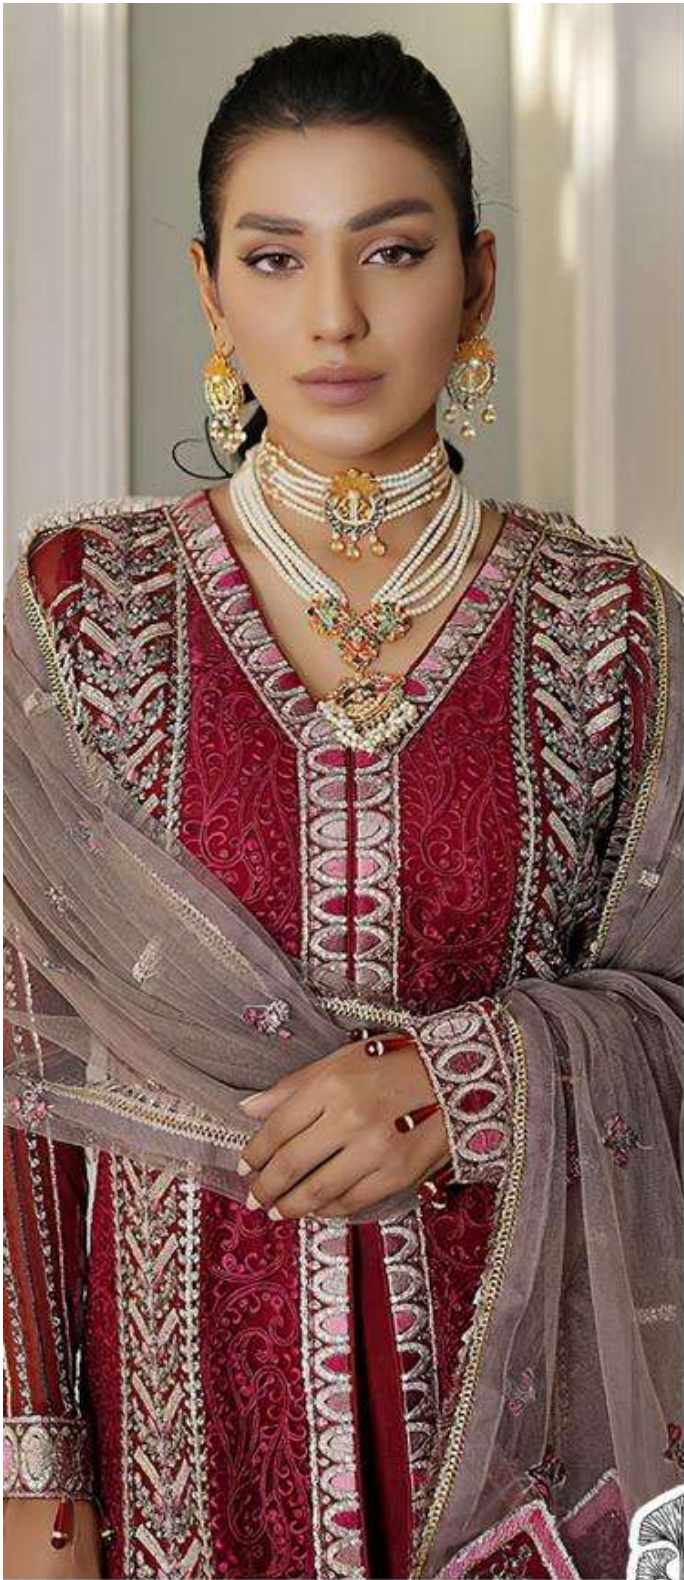

AAEESHA
VOL-3

ZAHA

D.No.10157

TOP Fox Georgette
with Embroidery

BOTTOM-INNER Dull santoon

DUPATTA Butterfly net