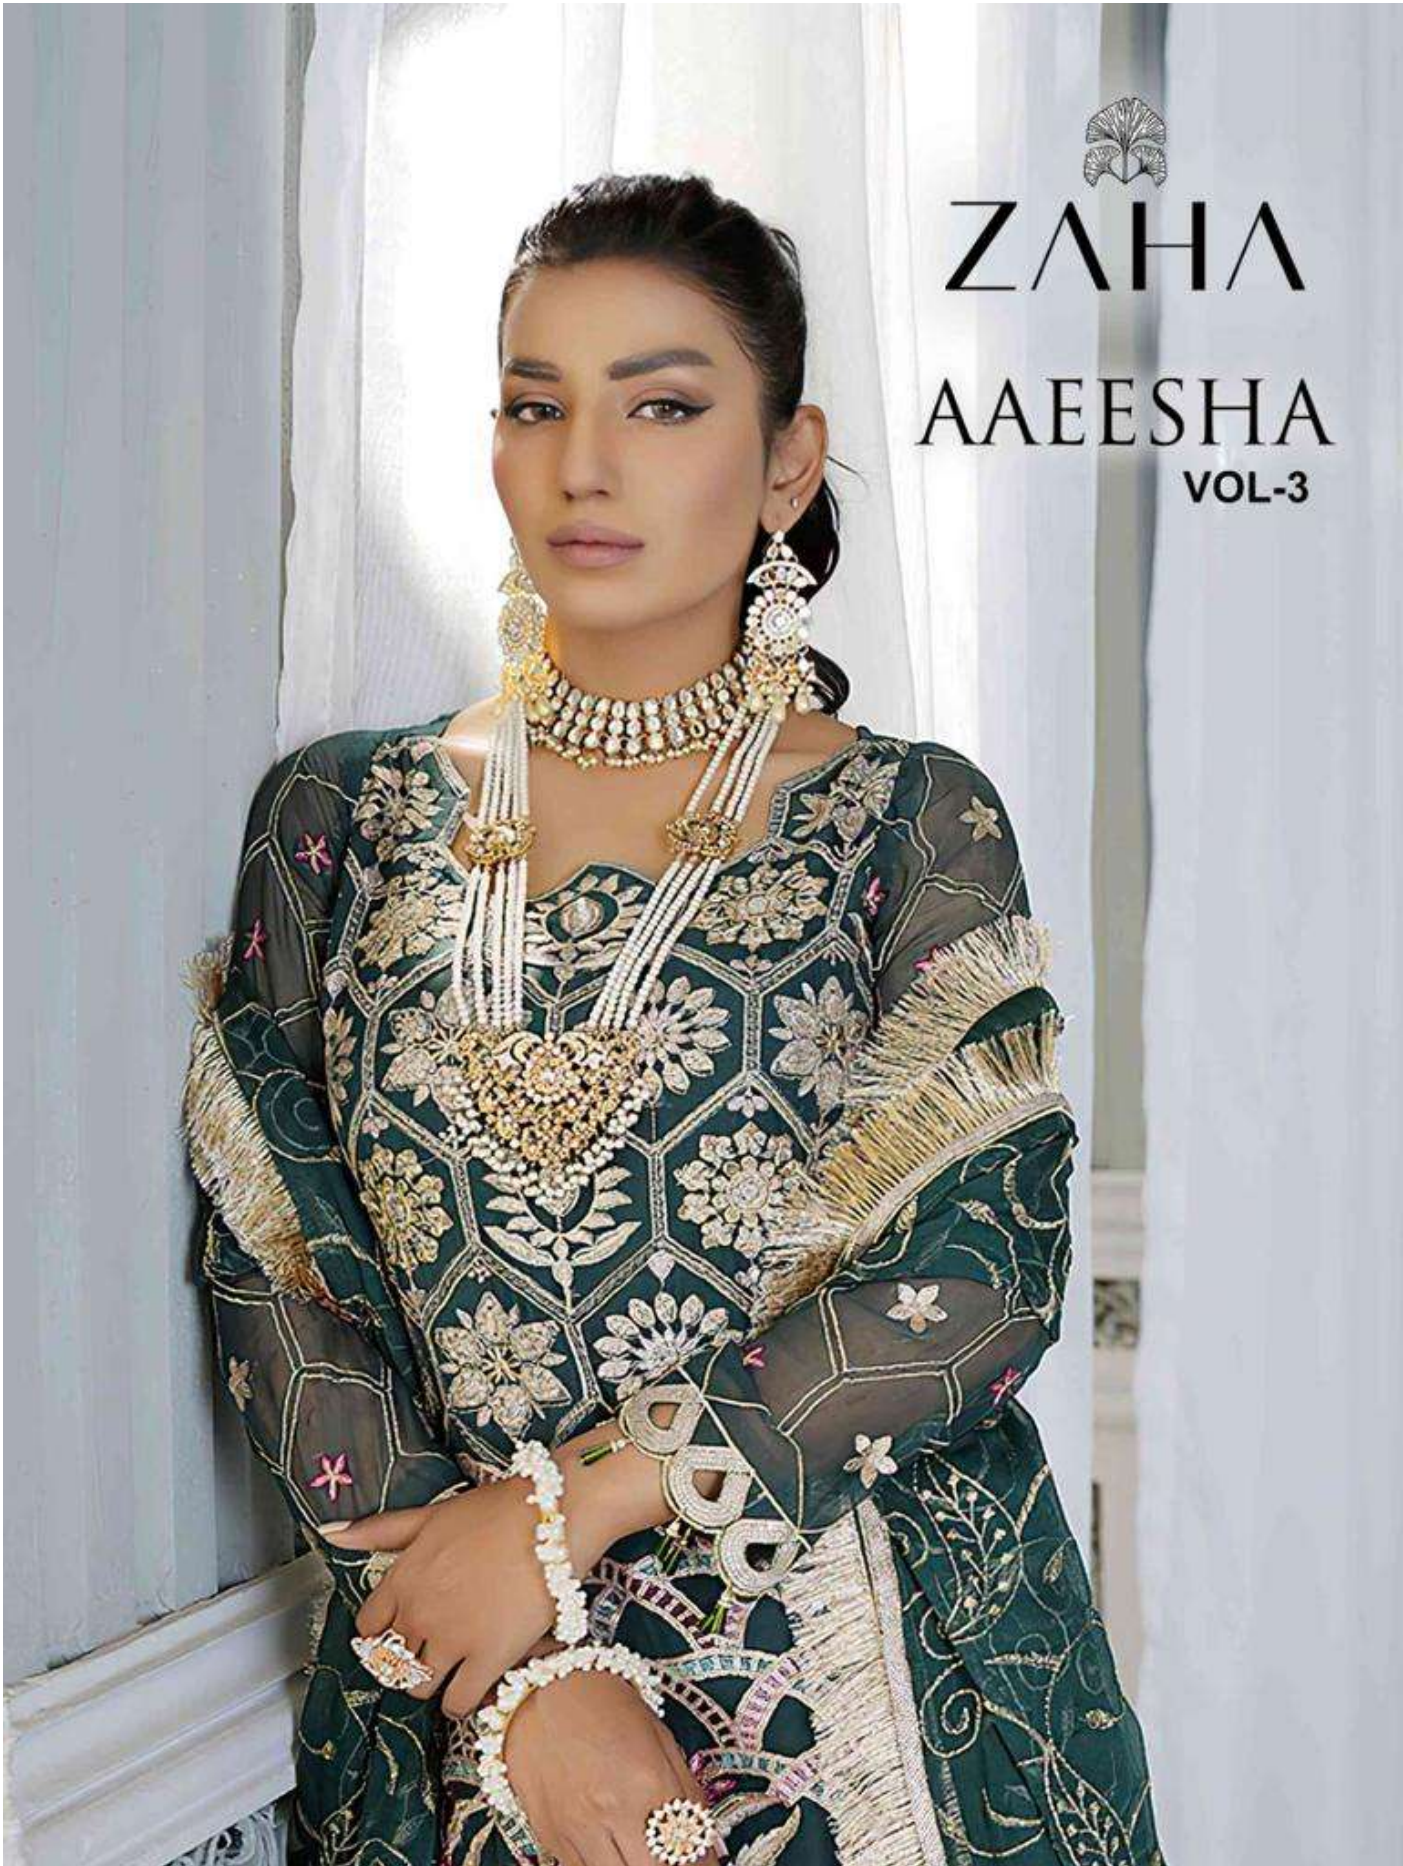

ZAHA

AAEESHA

VOL-3

AAEESHA VOL-3 ZAHA D.No.10156
TOP Fox Georgette with Embroidery BOTTOM-INNER Dull santon DUPATTA Nazmi with Embroidery

AAEESHA
VOL. 3
ZAH
TOP Pink Georgette
with Embroidery
BOTTOM-INNER

AAESHA VOL. 3 **ZAI**
TOP Fox Georgette with Embroidery **BOTTOM-INNER**

AAESHA
VOL-3 **ZAHA** D.No.10155

TOP	Fox Georgette with Embroidery	BOTTOM-INNER	Dull santoon	DUPATTA	Nazam with Embroidery
-----	-------------------------------	--------------	--------------	---------	-----------------------

AAEESHA 3 ZAHARA
TOP Foxorgette with Embroidery BOTTOM-INNER Dull santoor

A. SHESHA VOL. 3 **ZAHA** D.No.10157
TOP Georgette with embroidery BOTTOM-INNER Dull saree Butterfly net

AAESHA
VOL. 3
TOP For Georgette with Embroidery
BOTTOM-INNE