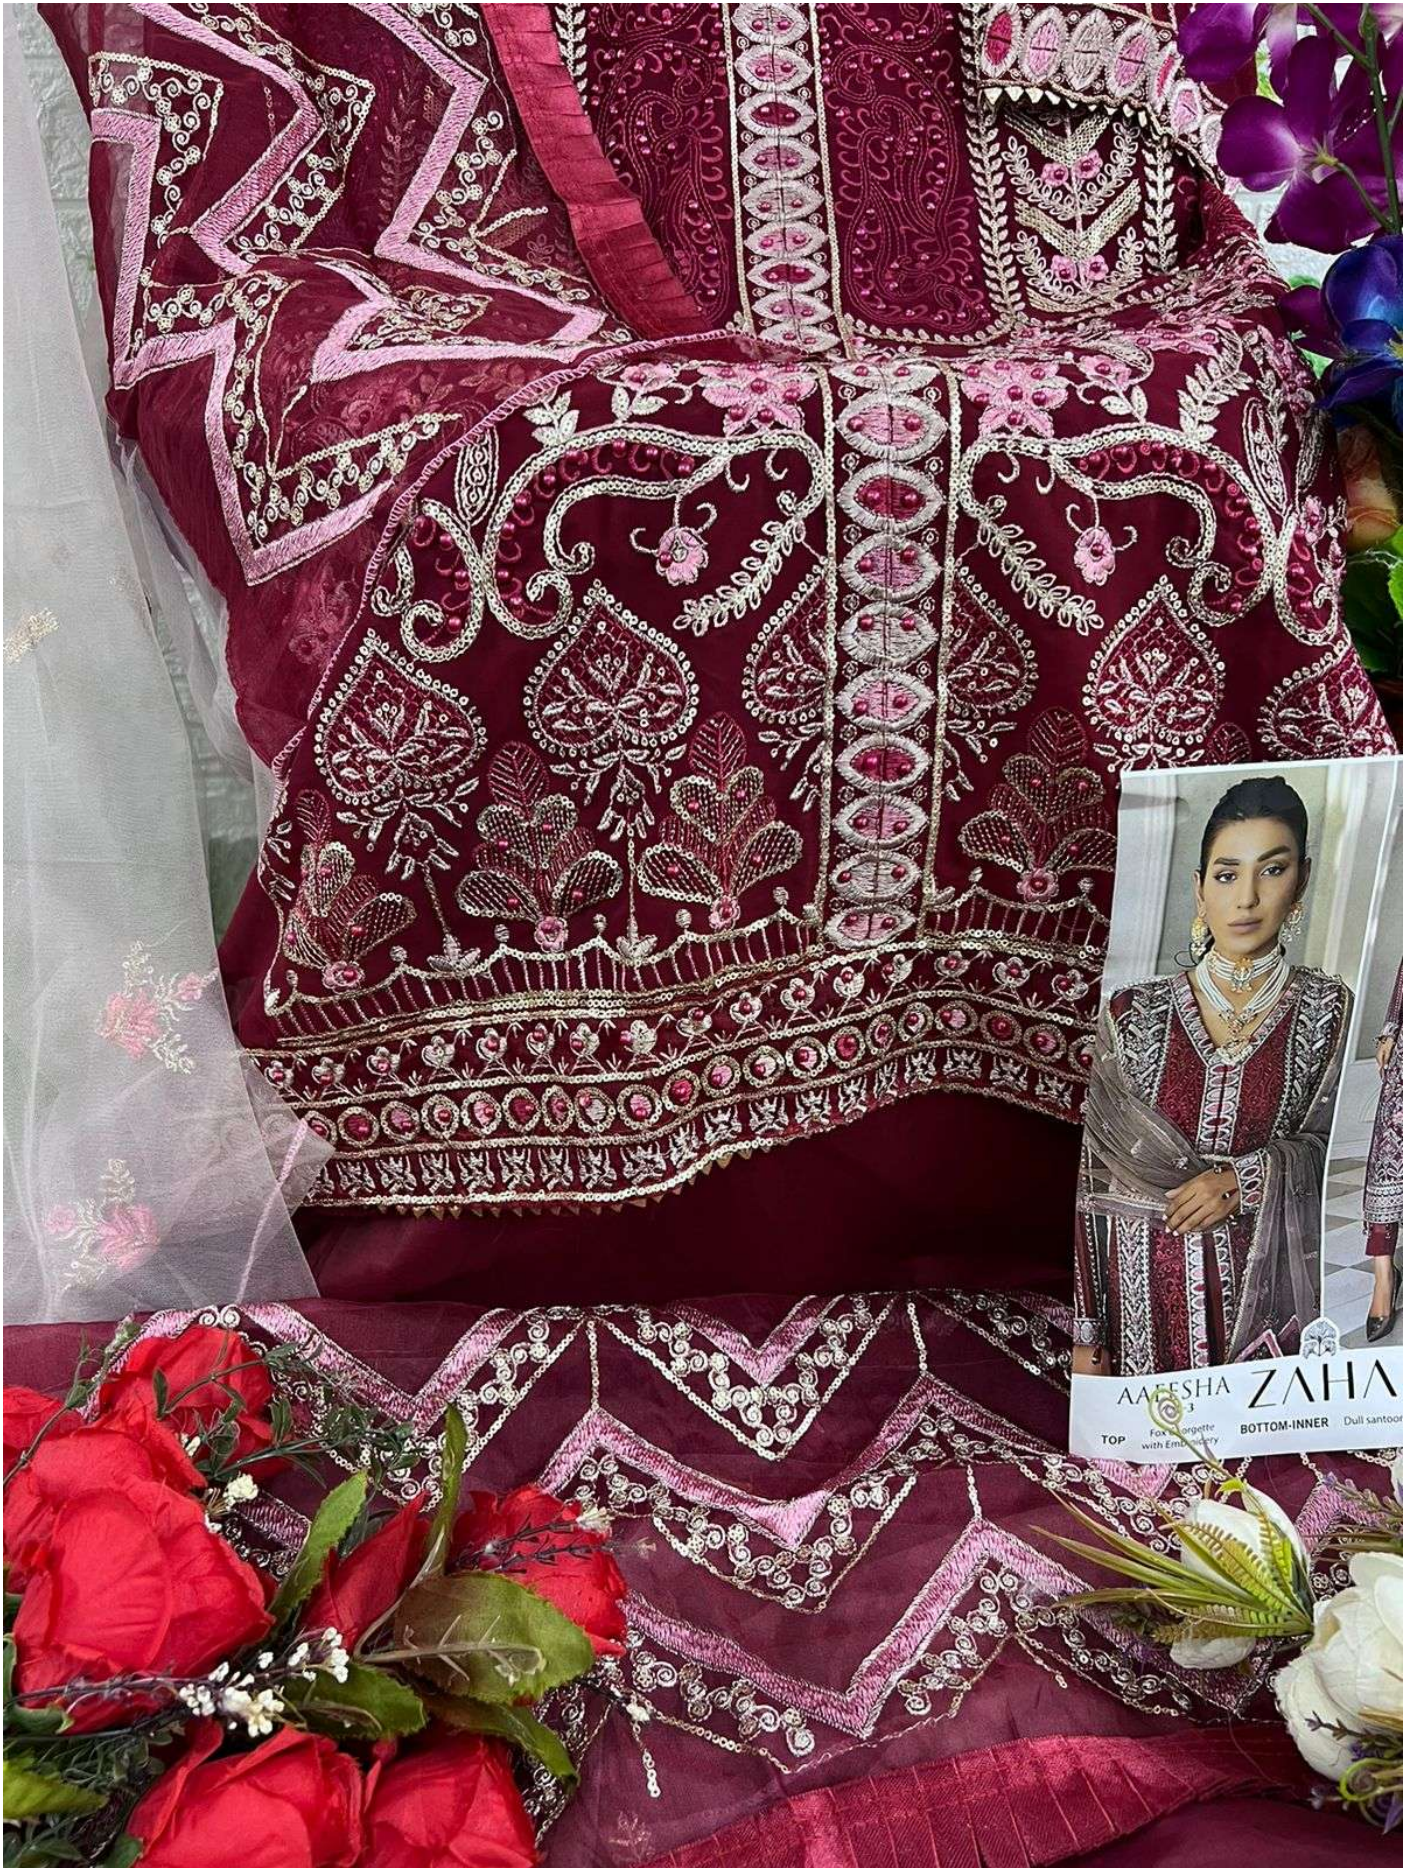

ZAHA

AAEESHA

VOL-3

AAEESHA VOL-3 ZAHA D.No.10156
TOP Fox Georgette with Embroidery BOTTOM-INNER Dull santon DUPATTA Nazmi with Embroidery

AAEESHA
VOL. 3
ZAH
TOP Pink Georgette
with Embroidery
BOTTOM-INNER

AAESHA VOL. 3 **ZAI**
TOP Fox Georgette with Embroidery **BOTTOM-INNER**

AAESHA
VOL-3 **ZAHA** D.No.10155

TOP	Fox Georgette with Embroidery	BOTTOM-INNER	Dull santoon	DUPATTA	Nazam with Embroidery
-----	-------------------------------	--------------	--------------	---------	-----------------------

AAEESHA 3 ZAHARA
TOP Foxorgette with Embroidery BOTTOM-INNER Dull santoor

A. SHESHA VOL. 3 **ZAHA** D.No.10157
TOP Georgette with embroidery BOTTOM-INNER Dull saree Butterfly net

AAESHA
VOL. 3
TOP For Georgette with Embroidery
BOTTOM-INNE