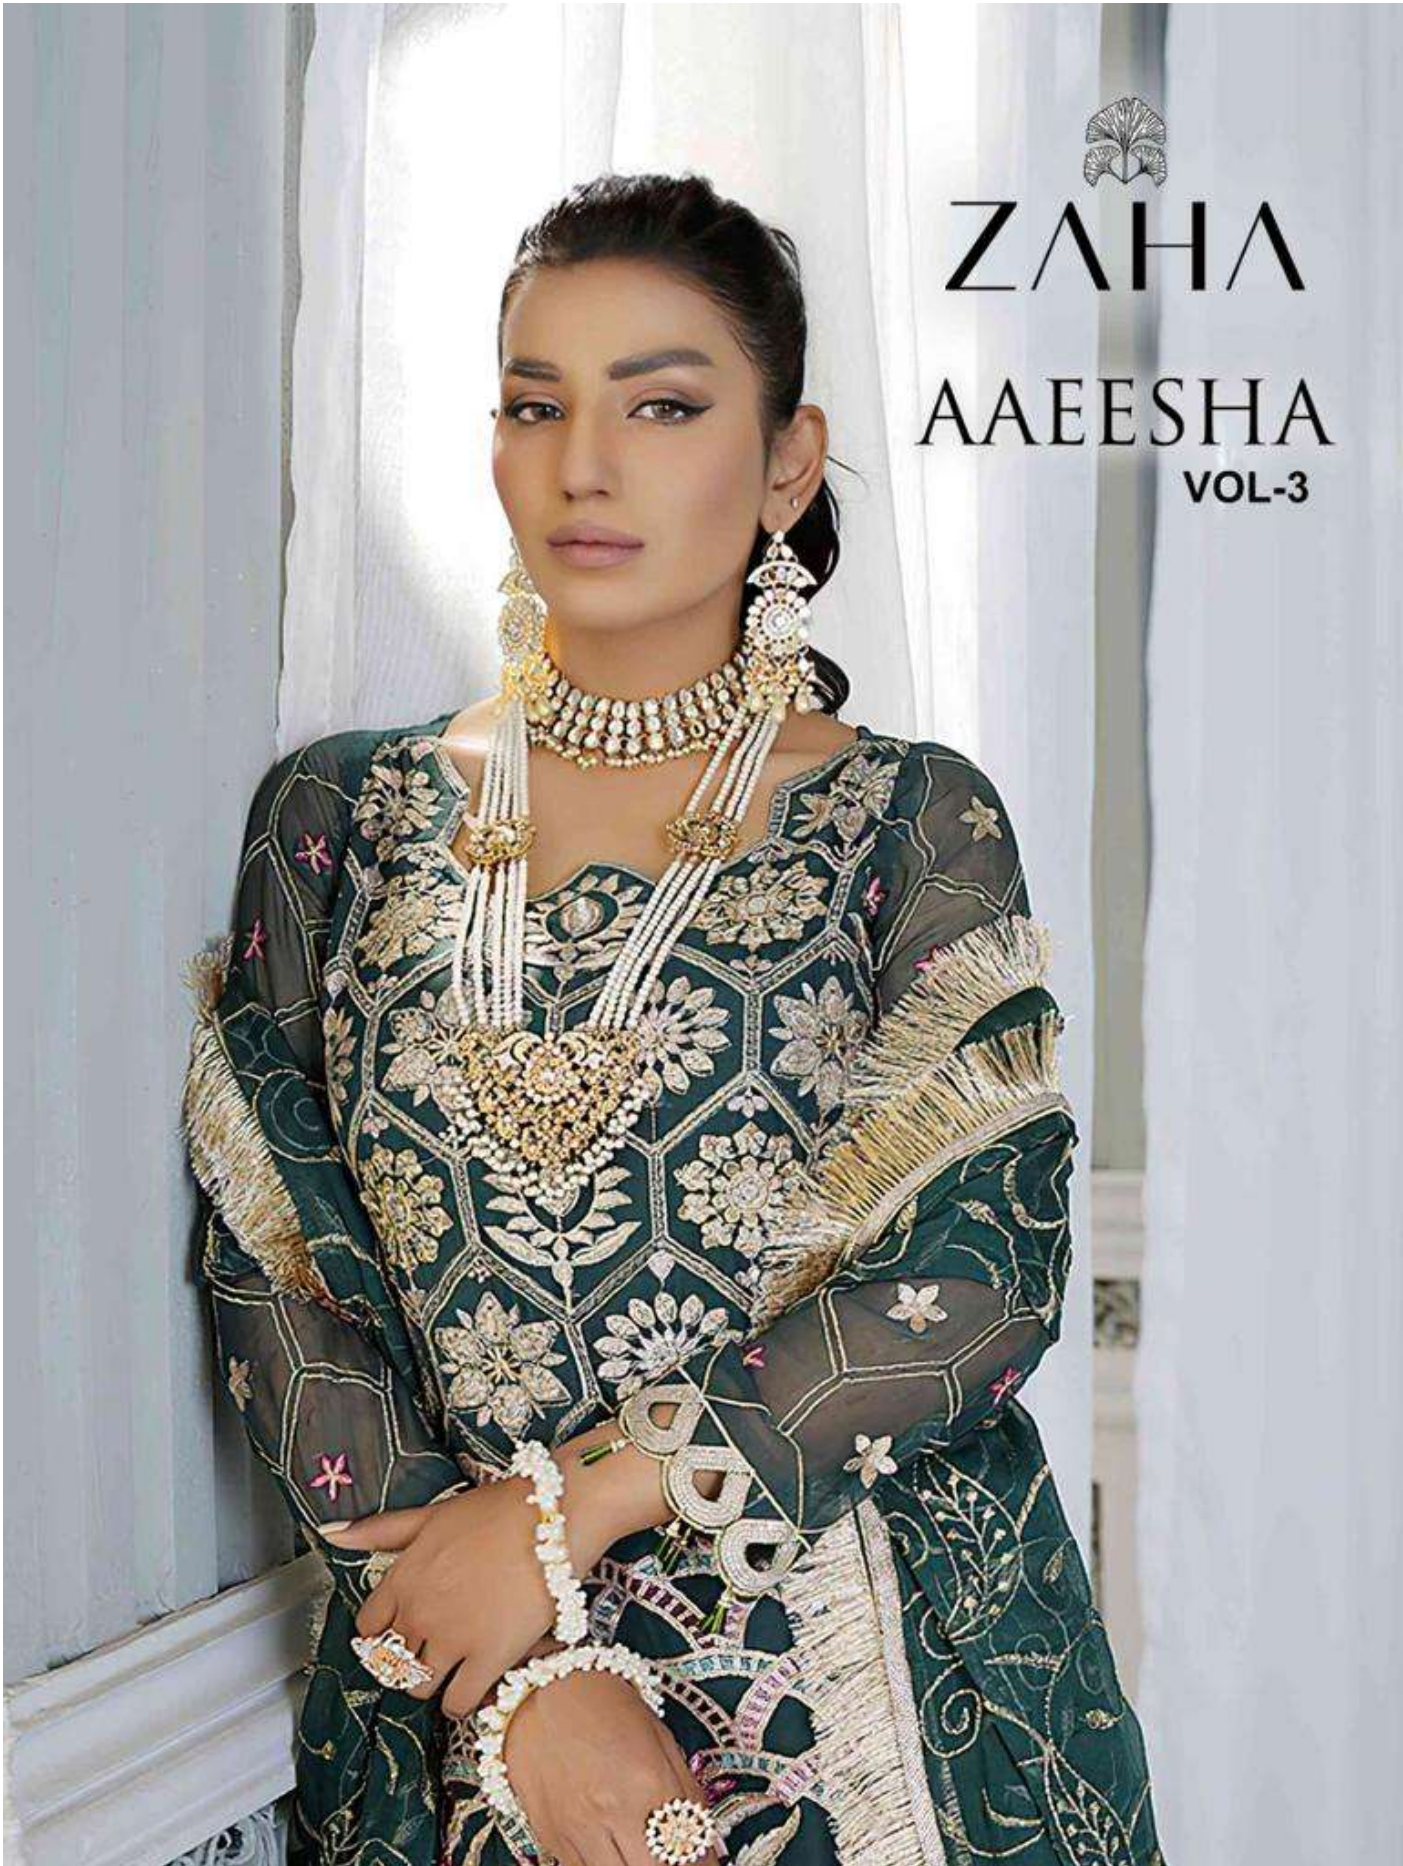

ZAHA

AAEESHA

VOL-3