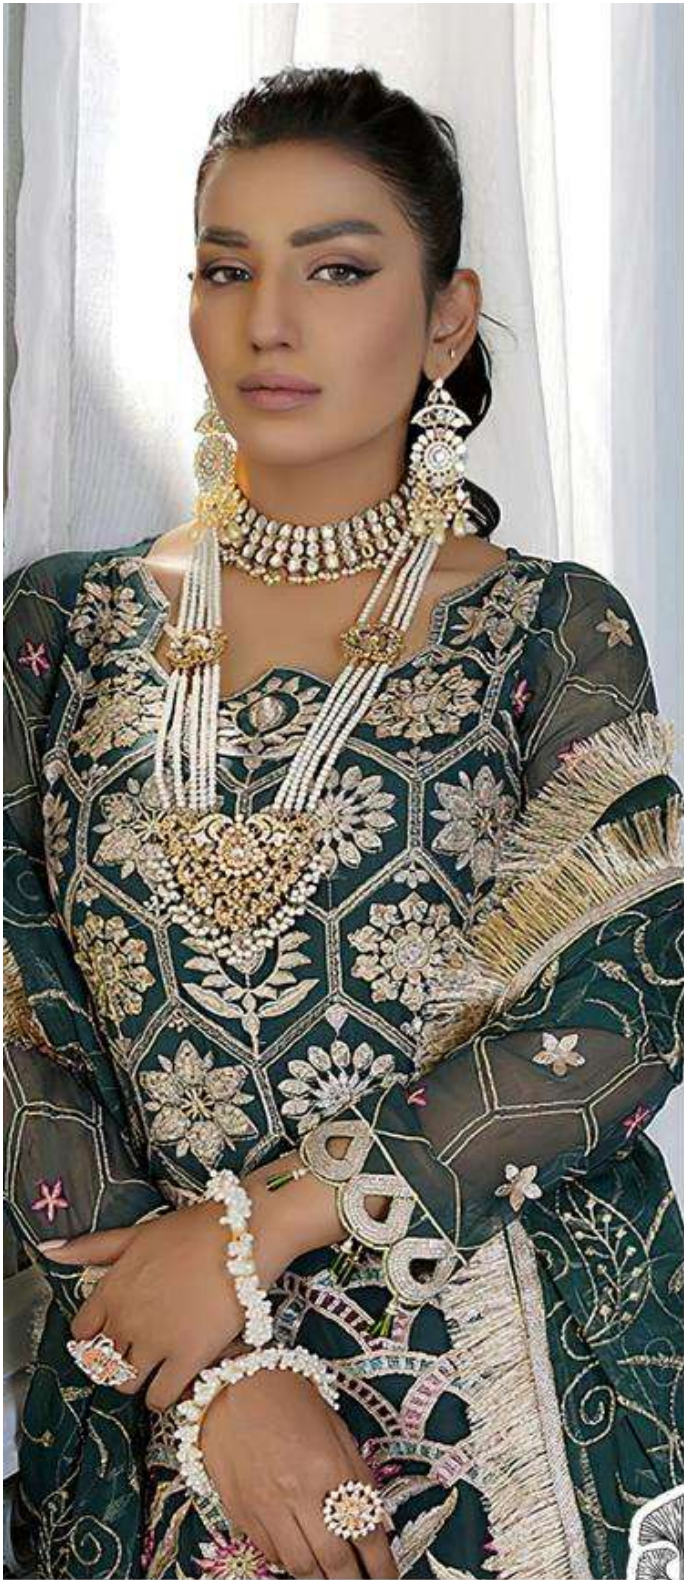

AAEESHA
VOL-3

ZAHA

D.No.10156

TOP Fox Georgette
with Embroidery

BOTTOM-INNER Dull santoon

DUPATTA Nazmin
with Embroidery