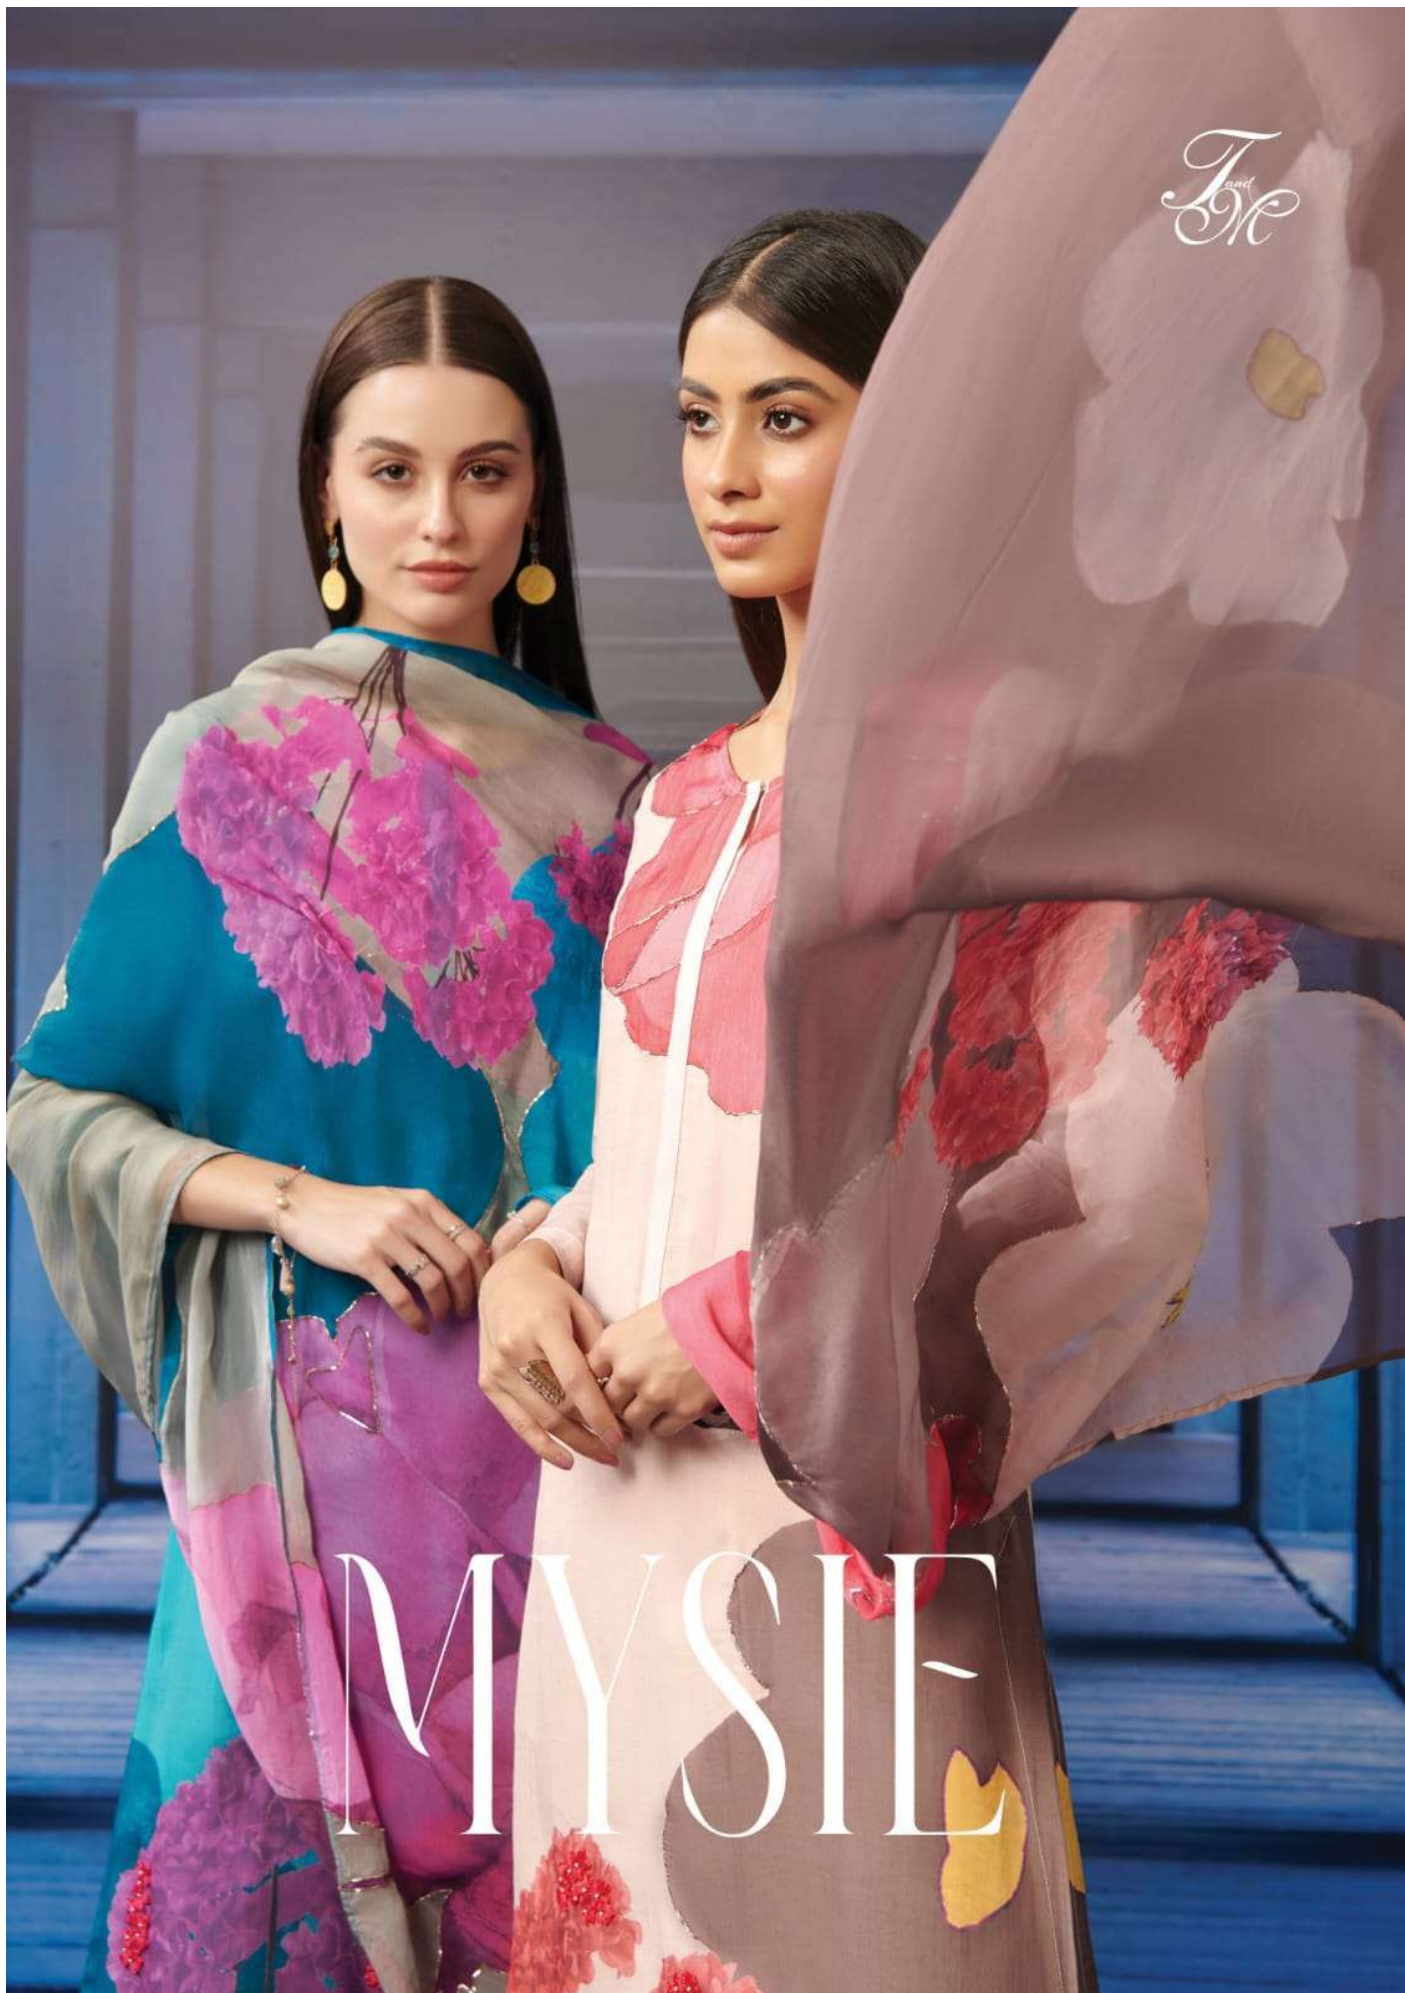

*T
and
Mc*

MYSIE