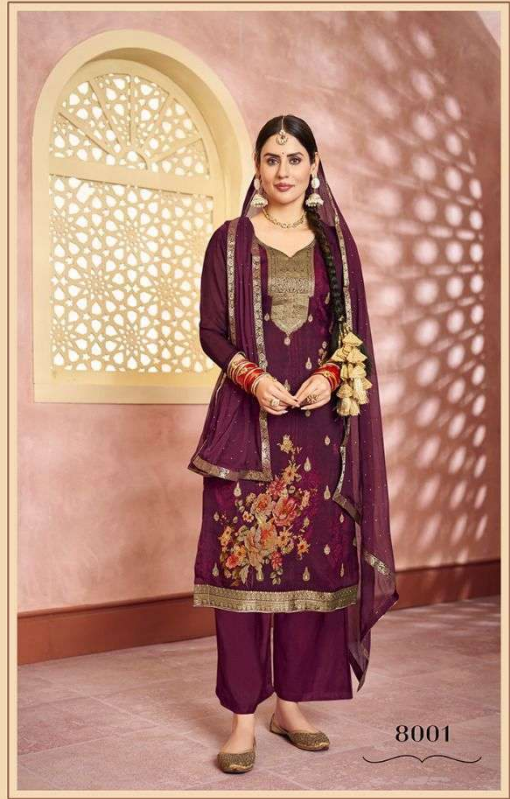

JHANSI
FASHION

Gurleen

8006

THIS TRADITIONAL HUES GETS A WHOLE NEW LOOKS.

8001

8002

8003

8004

8005

8006

J
JHANSI
FASHION

8002

IMMERS YOUR SELF IN UNEXPECTED BRIGHT COLORS & TEXTURES.

JHANSI
FASHION

8005

TIMELESS GLAMOUR CREATED TO PERFECTION.

8004

8003

THIS SEASON SOLVING TO BRIGHT AND COLORFUL PRINTS.

JHANSI
FASHION

Gurleen