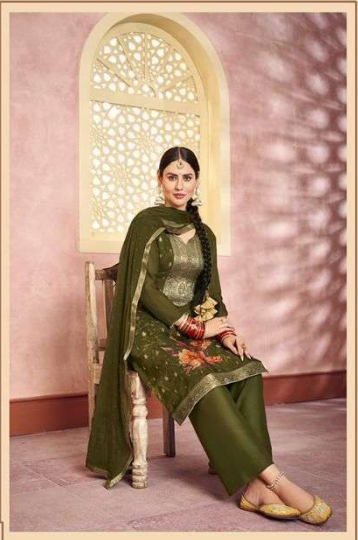

8005

8006

8002