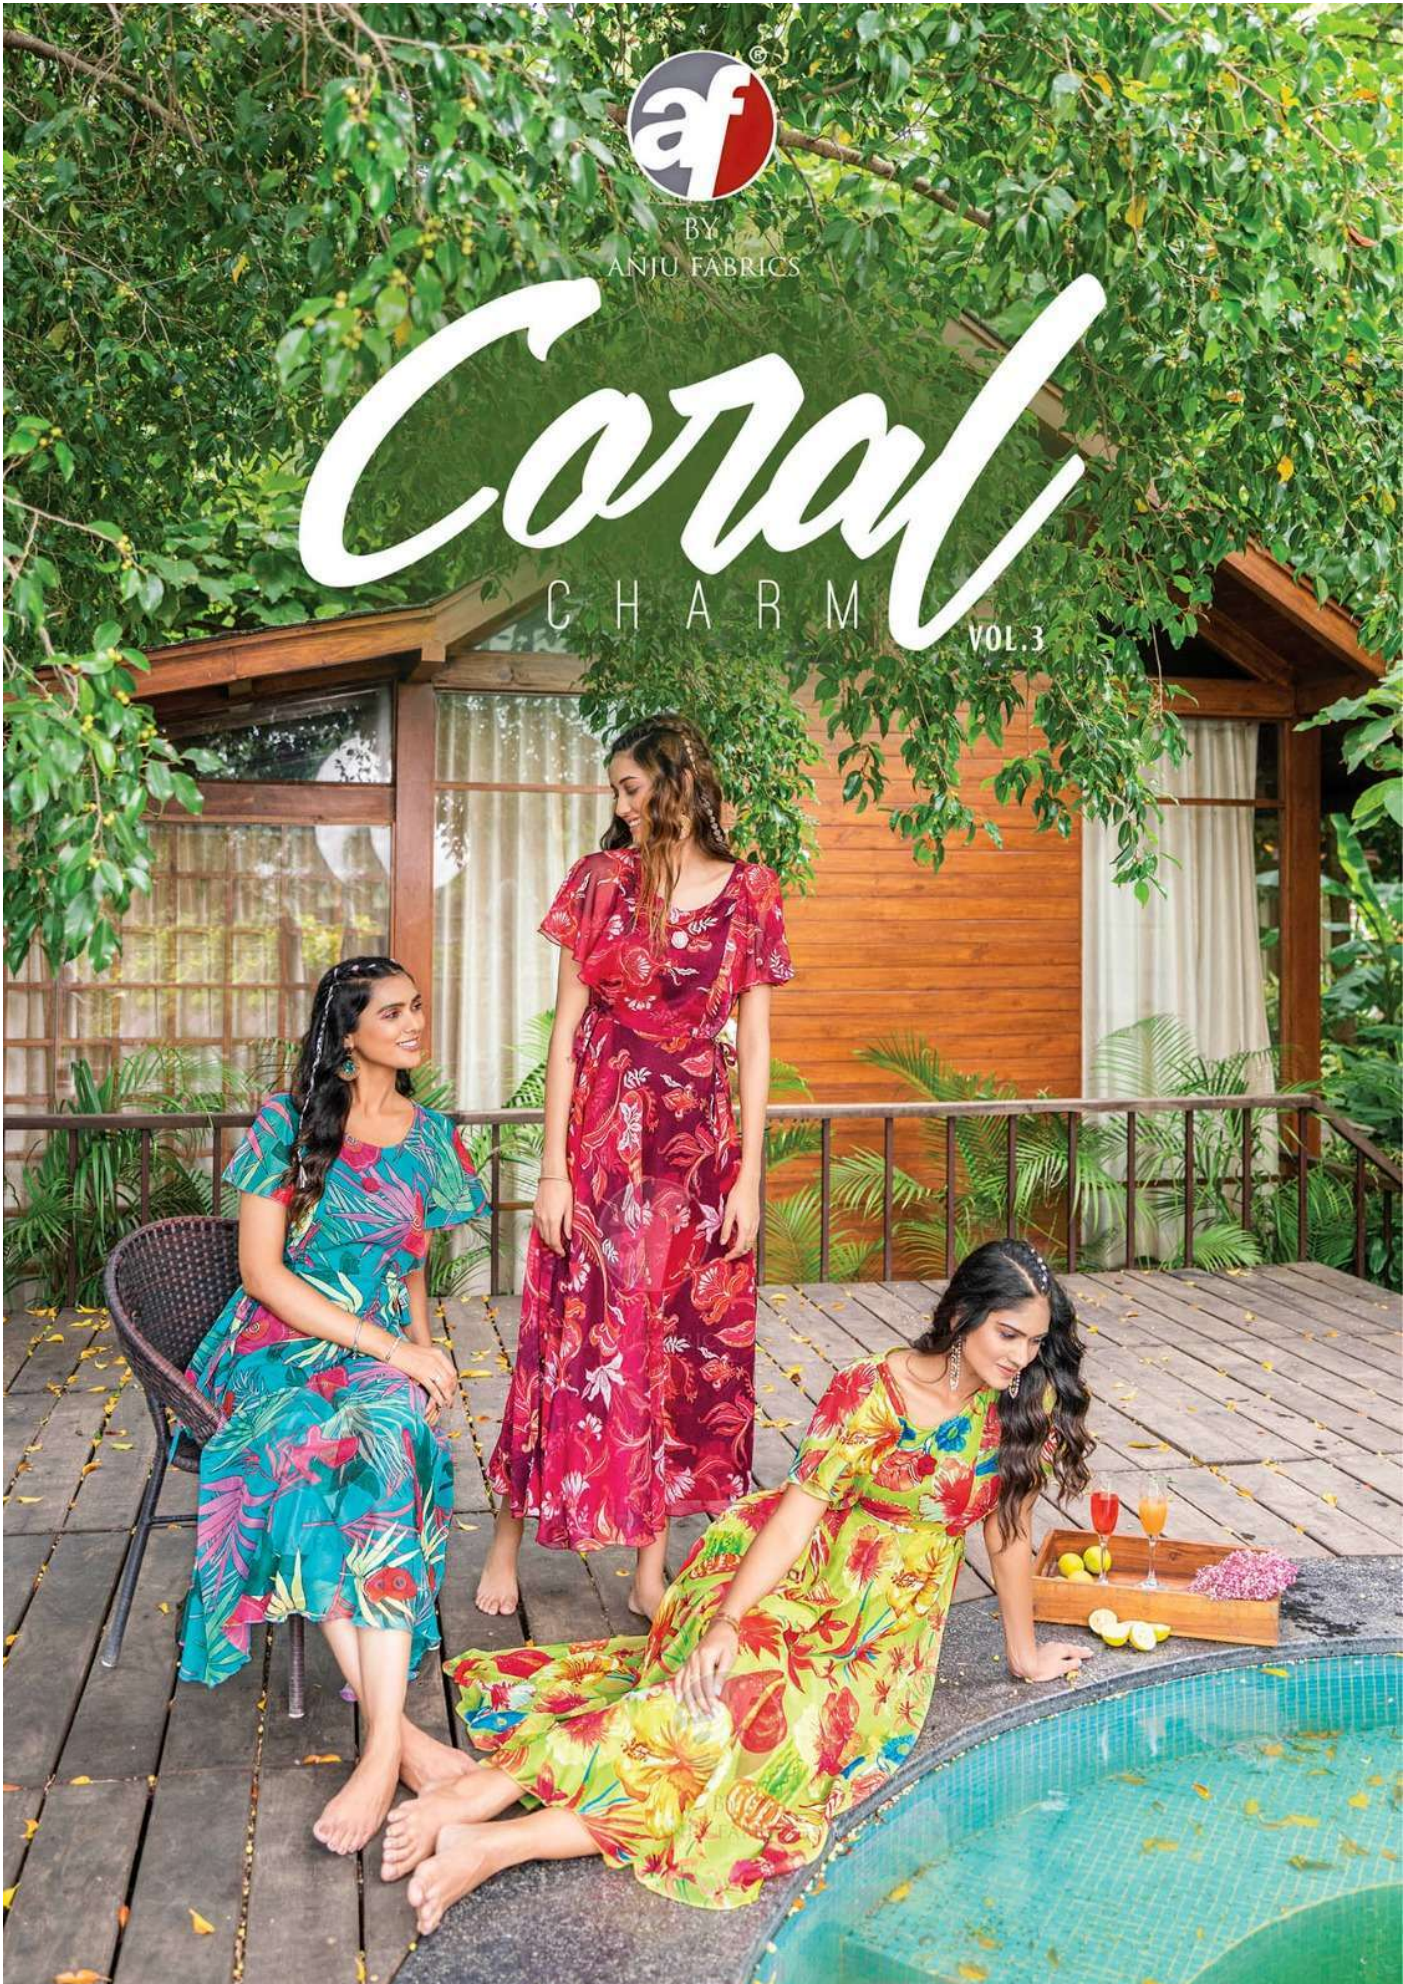

BY
ANJU FABRICS

Corral

C H A R M VOL.3

THE HEIGHT OF FEMININE FASHION EXCELLENCE
ELEGANT, STYLISH, GRACEFUL AND EXCEPTIONALLY CLASSY

BY
ANJU FABRICS

3186

SHE'S GOT
THE LOOK

BEAUTY WINDS
WITH OUR DESIGN..