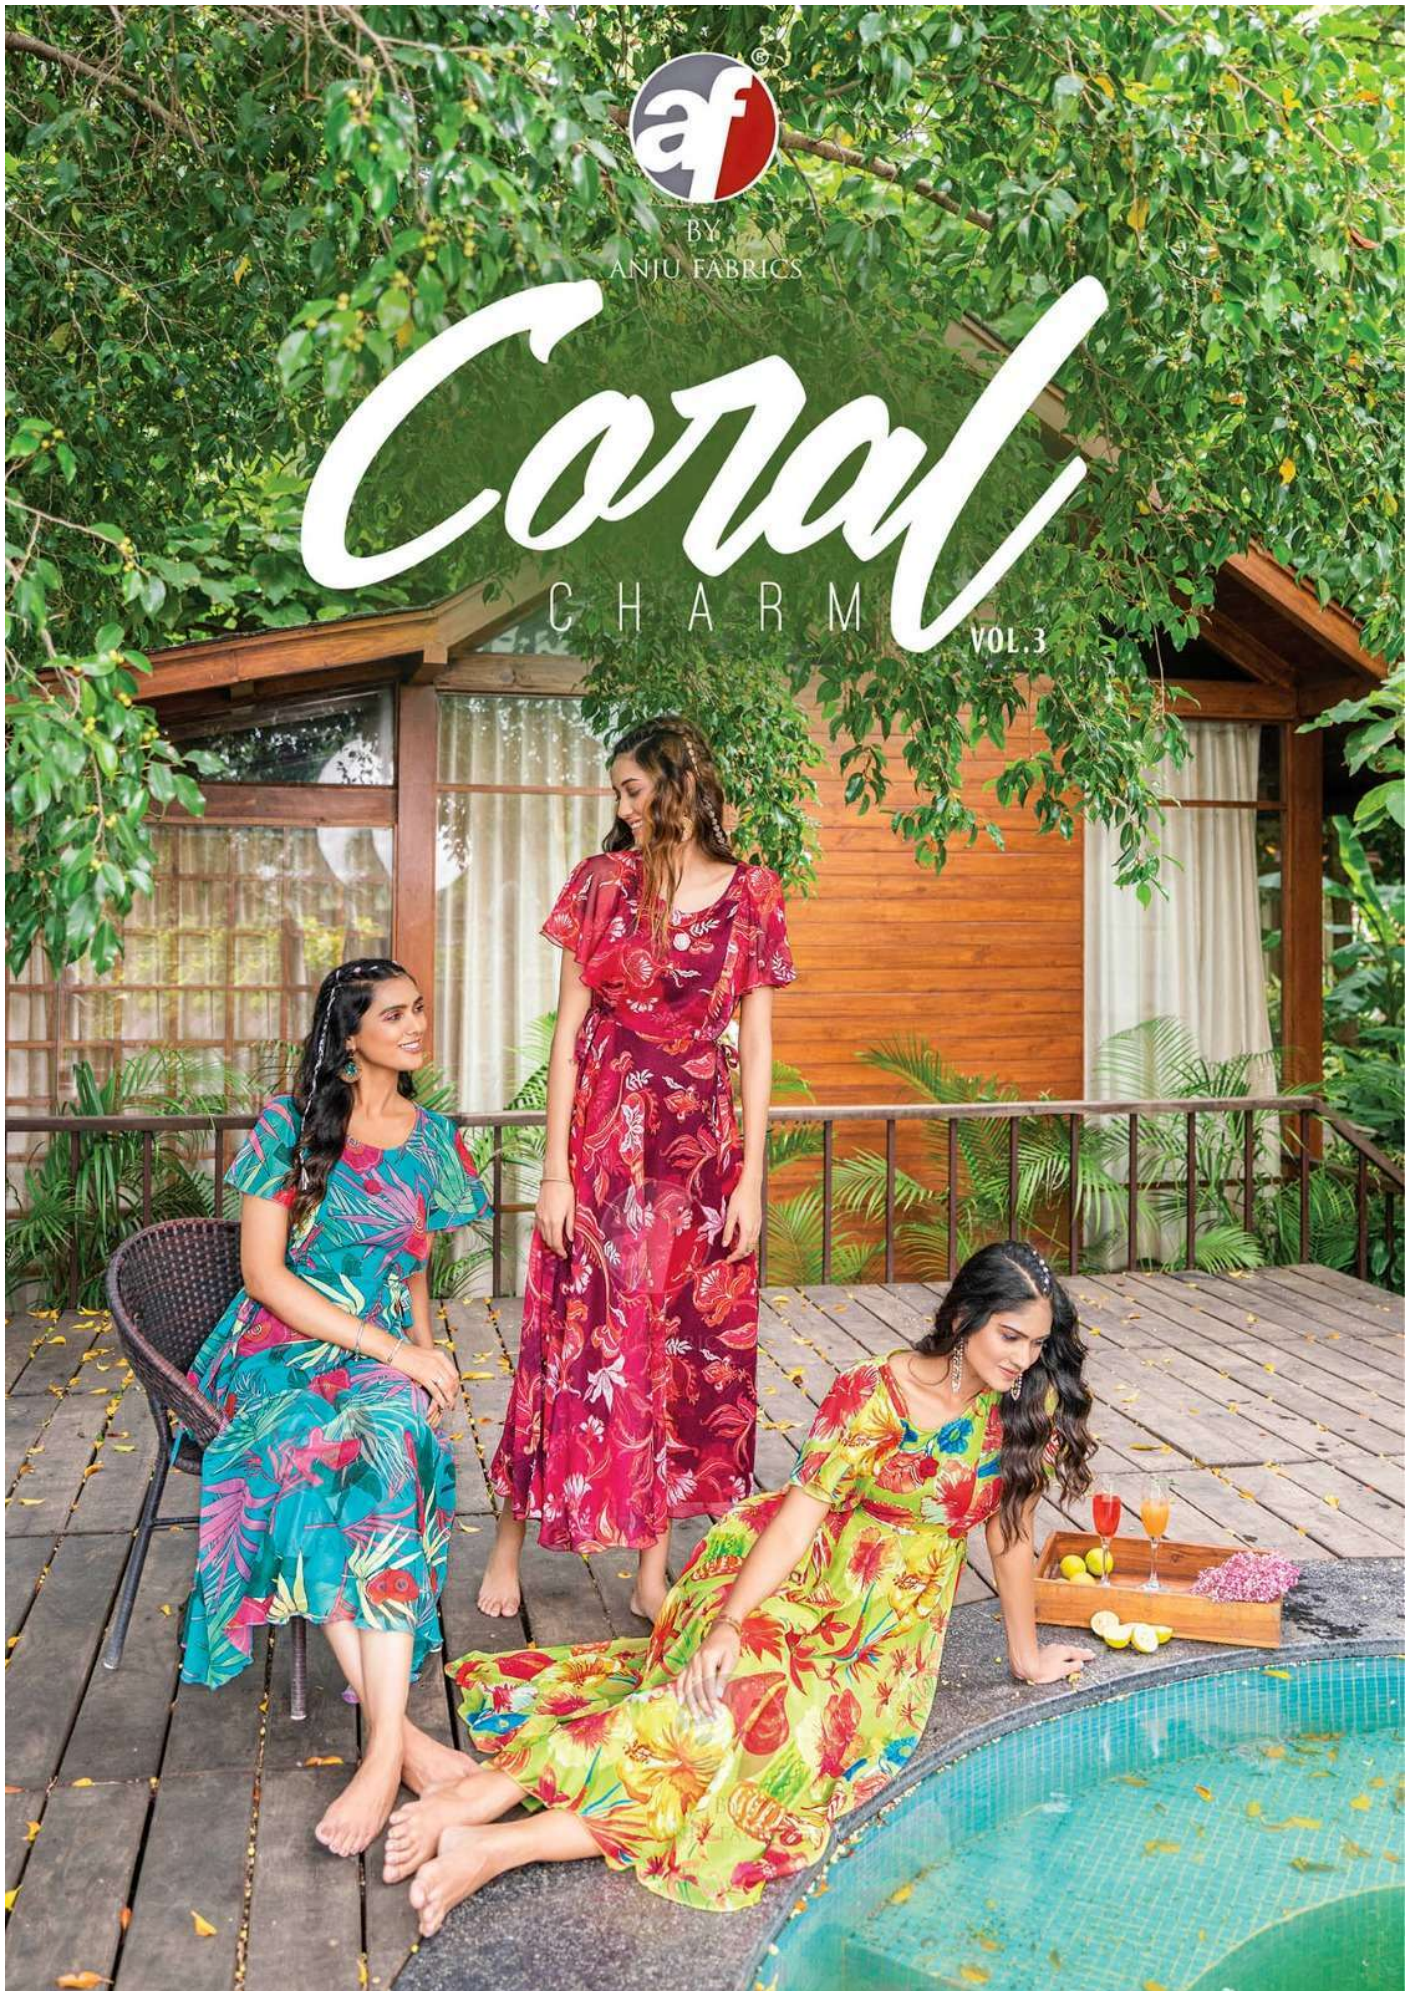

BY
ANJU FABRICS

Corral

C H A R M VOL.3

THE HEIGHT OF FEMININE FASHION EXCELLENCE
ELEGANT, STYLISH, GRACEFUL AND EXCEPTIONALLY CLASSY

BY
ANJU FABRICS

3186

SHE'S GOT
THE LOOK

BEAUTY WINDS
WITH OUR DESIGN..