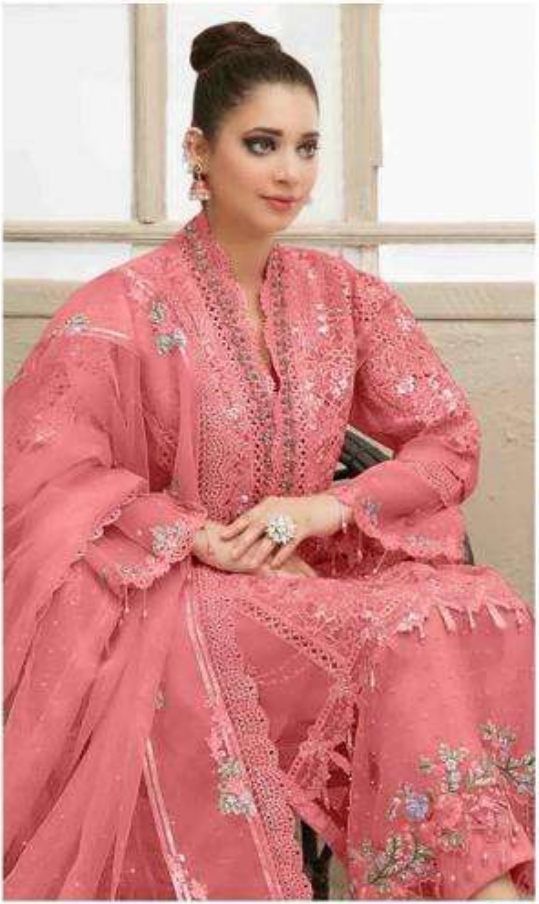

ALKTM

AL KHUSHBU

Tawakkal Vol-5
COLOURS

ALK
AL/KHUSHBU
Tawakkal Vol-5
COLOURS

ALK D.No.3028-Q

TOP
Butterfly net with
Heavy Embroidery

BOTTOM-INNER
Santoon

DUPATTA
Butterfly Net
Heavy Embroidery

ALK
A. KHUSHI
Tawakkal Vol-5
COLOURS

ALK D.No.3028-S

TOP
Butterfly net with
Heavy Embroidery

BOTTOM INNER
Santoon

DUPATA
Butterfly Net
Heavy Embroidery

ALK[®]

AL KHUSHBU[®]

Tawakkal Vol-5
COLOURS

ALK D.No.3028-T

TOP

Butterfly net with
Heavy Embroidery

BOTTOM-INNER

Santoon

DUPATTA

Butterfly Net
Heavy Embroidery

ALK[®]

AL KHUSHBU[®]

Tawakkal Vol-5
COLOURS

ALK D.No.3028-Q

TOP

Butterfly net with
Heavy Embroidery

BOTTOM-INNER

Santoon

DUPATTA