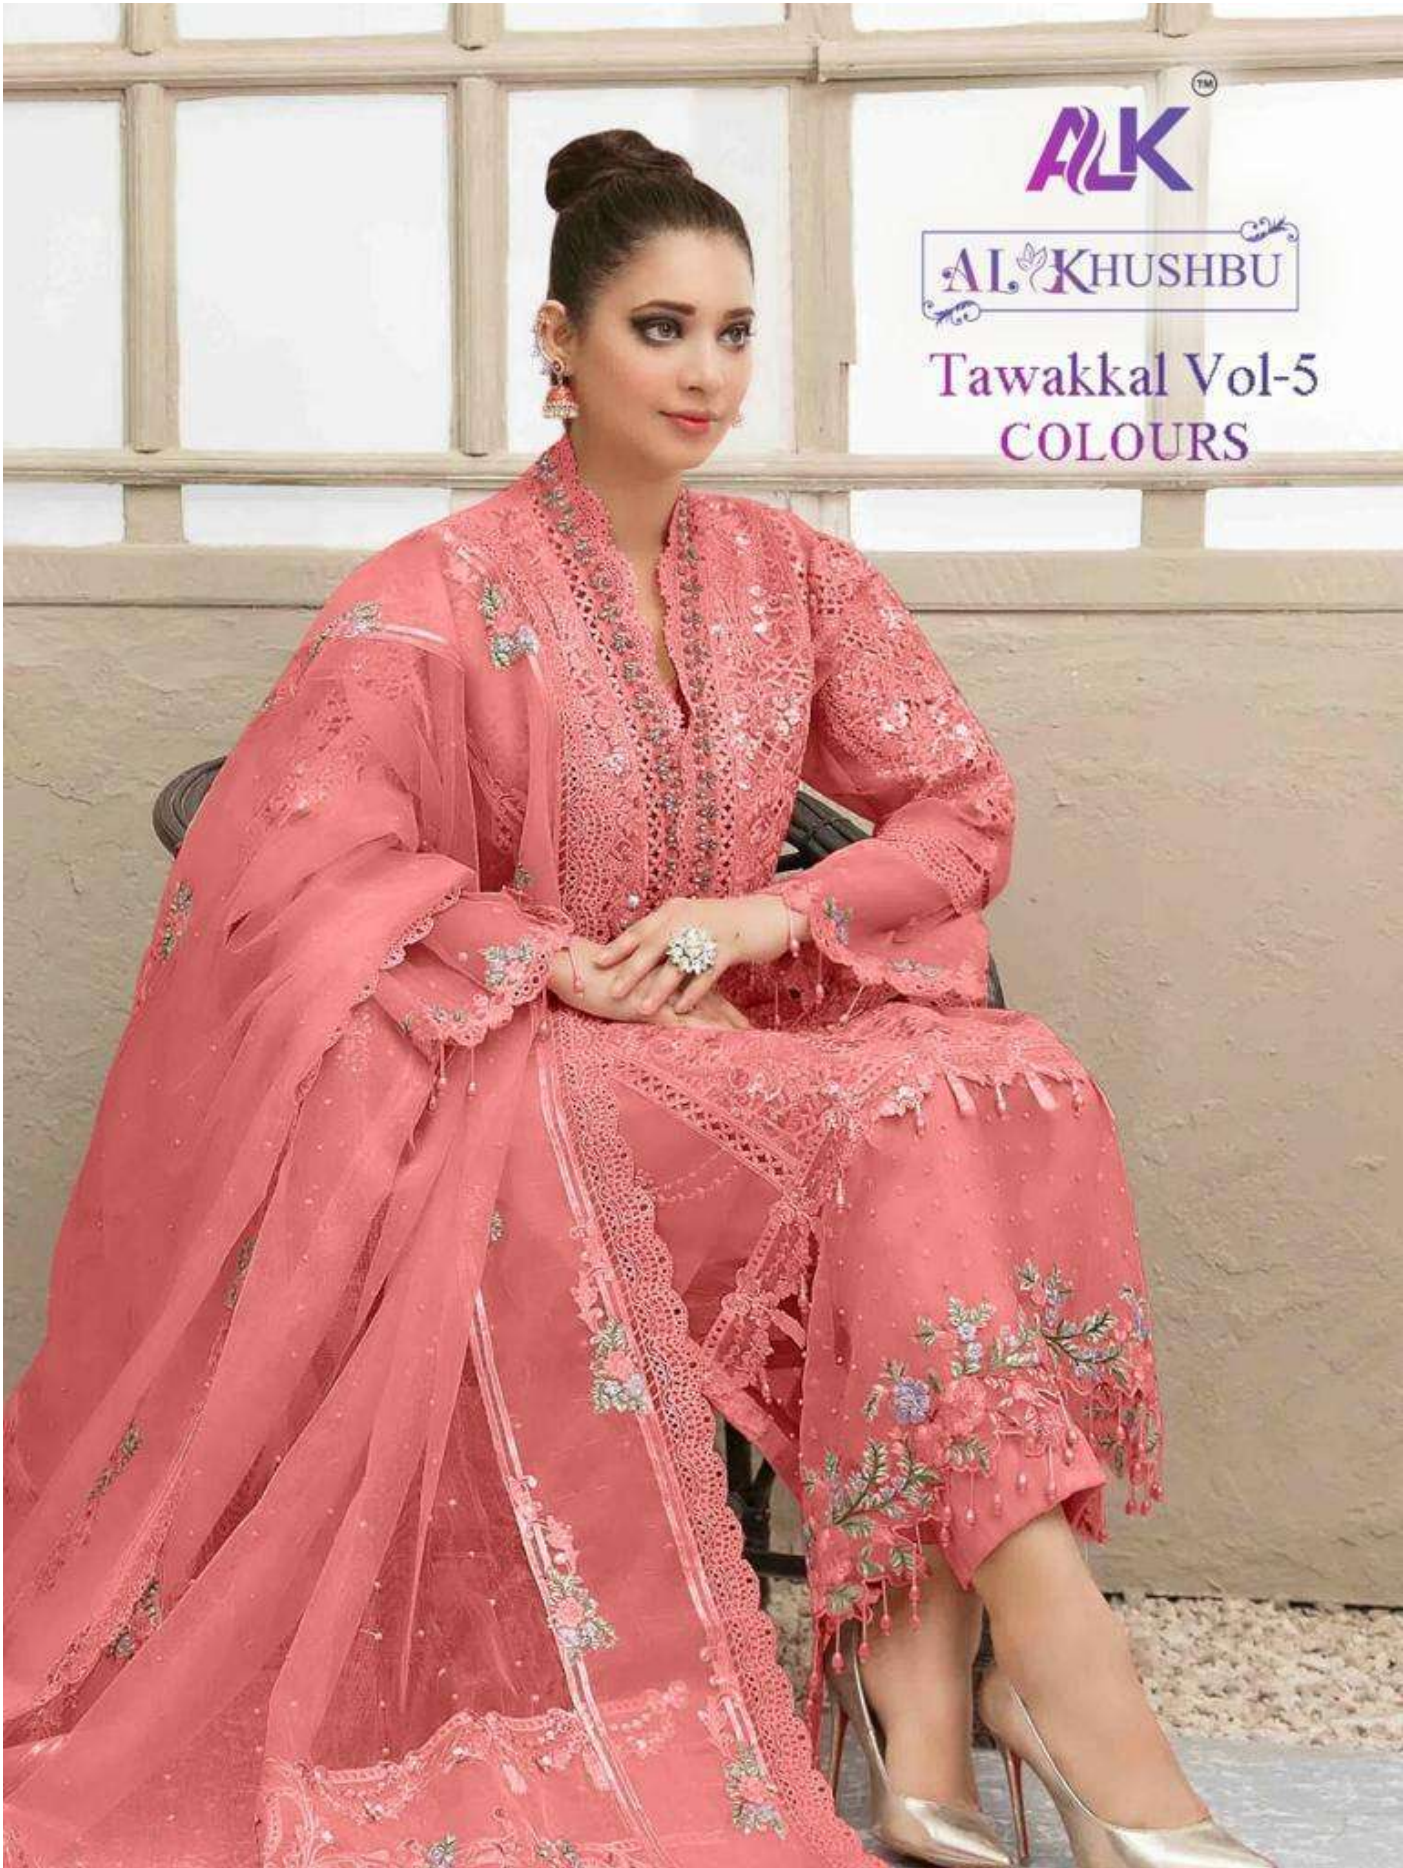

ALK^{TM}

AL KHUSHBU

Tawakkal Vol-5
COLOURS