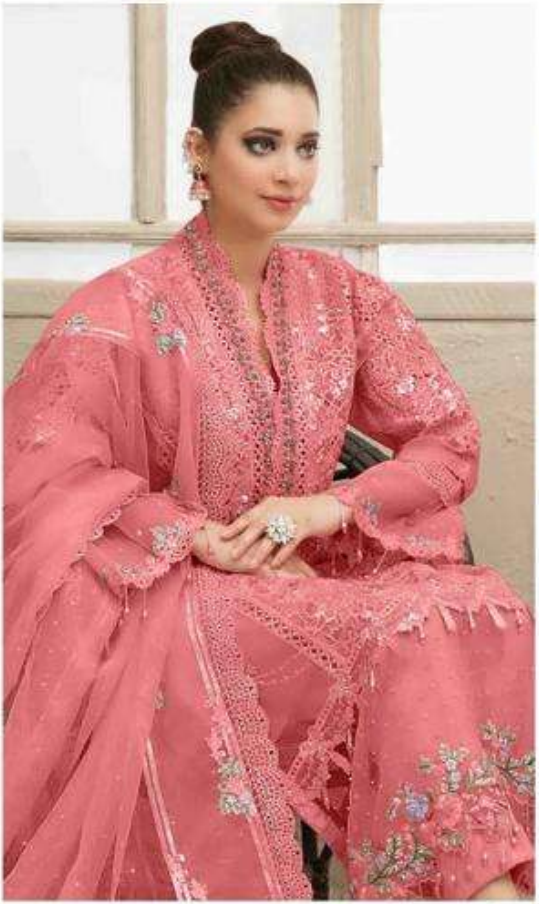

ALKTM

AL KHUSHBU

Tawakkal Vol-5
COLOURS

ALK
AL/KHUSHBU
Tawakkal Vol-5
COLOURS

ALK D.No.3028-Q

TOP
Butterfly net with
Heavy Embroidery

BOTTOM-INNER
Santoon

DUPATTA
Butterfly Net
Heavy Embroidery

ALK
A. KHUSHI
Tawakkal Vol-5
COLOURS

ALK D.No.3028-S

TOP
Butterfly net with
Heavy Embroidery

BOTTOM-INNER
Santoon

DUPATA
Butterfly Net
Heavy Embroidery

ALK[®]

AL KHUSHBU[®]

Tawakkal Vol-5
COLOURS

ALK D.No.3028-T

TOP

Butterfly net with
Heavy Embroidery

BOTTOM-INNER

Santoon

DUPATTA

Butterfly Net
Heavy Embroidery

ALK[®]

AL KHUSHBU[®]

Tawakkal Vol-5
COLOURS

ALK D.No.3028-Q

TOP

Butterfly net with
Heavy Embroidery

BOTTOM-INNER

Santoon

DUPATTA