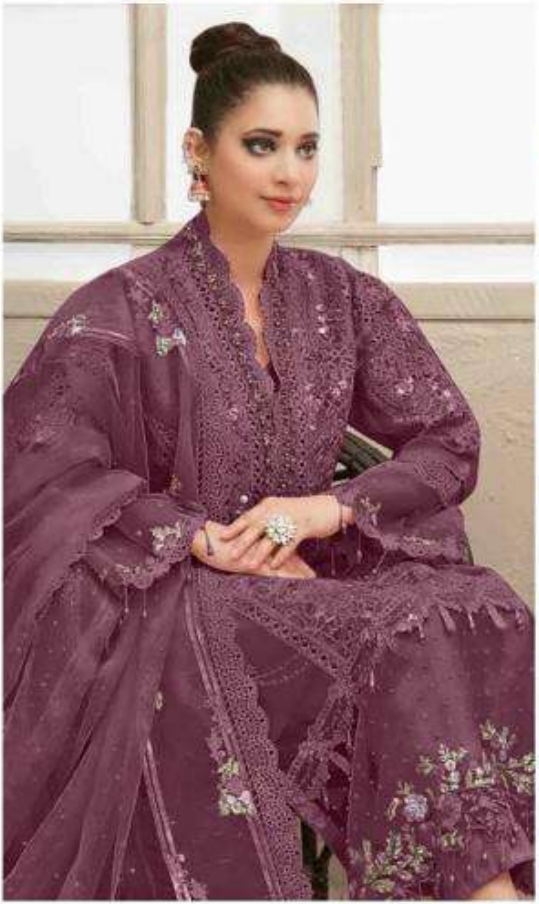

ALK®

AL KHUSHBU®

Tawakkal Vol-5
COLOURS

ALK D.No.3028-R

TOP

Butterfly net with
Heavy Embroidery

BOTTOM-INNER

Santoon

DUPATTA

Butterfly Net
Heavy Embroidery