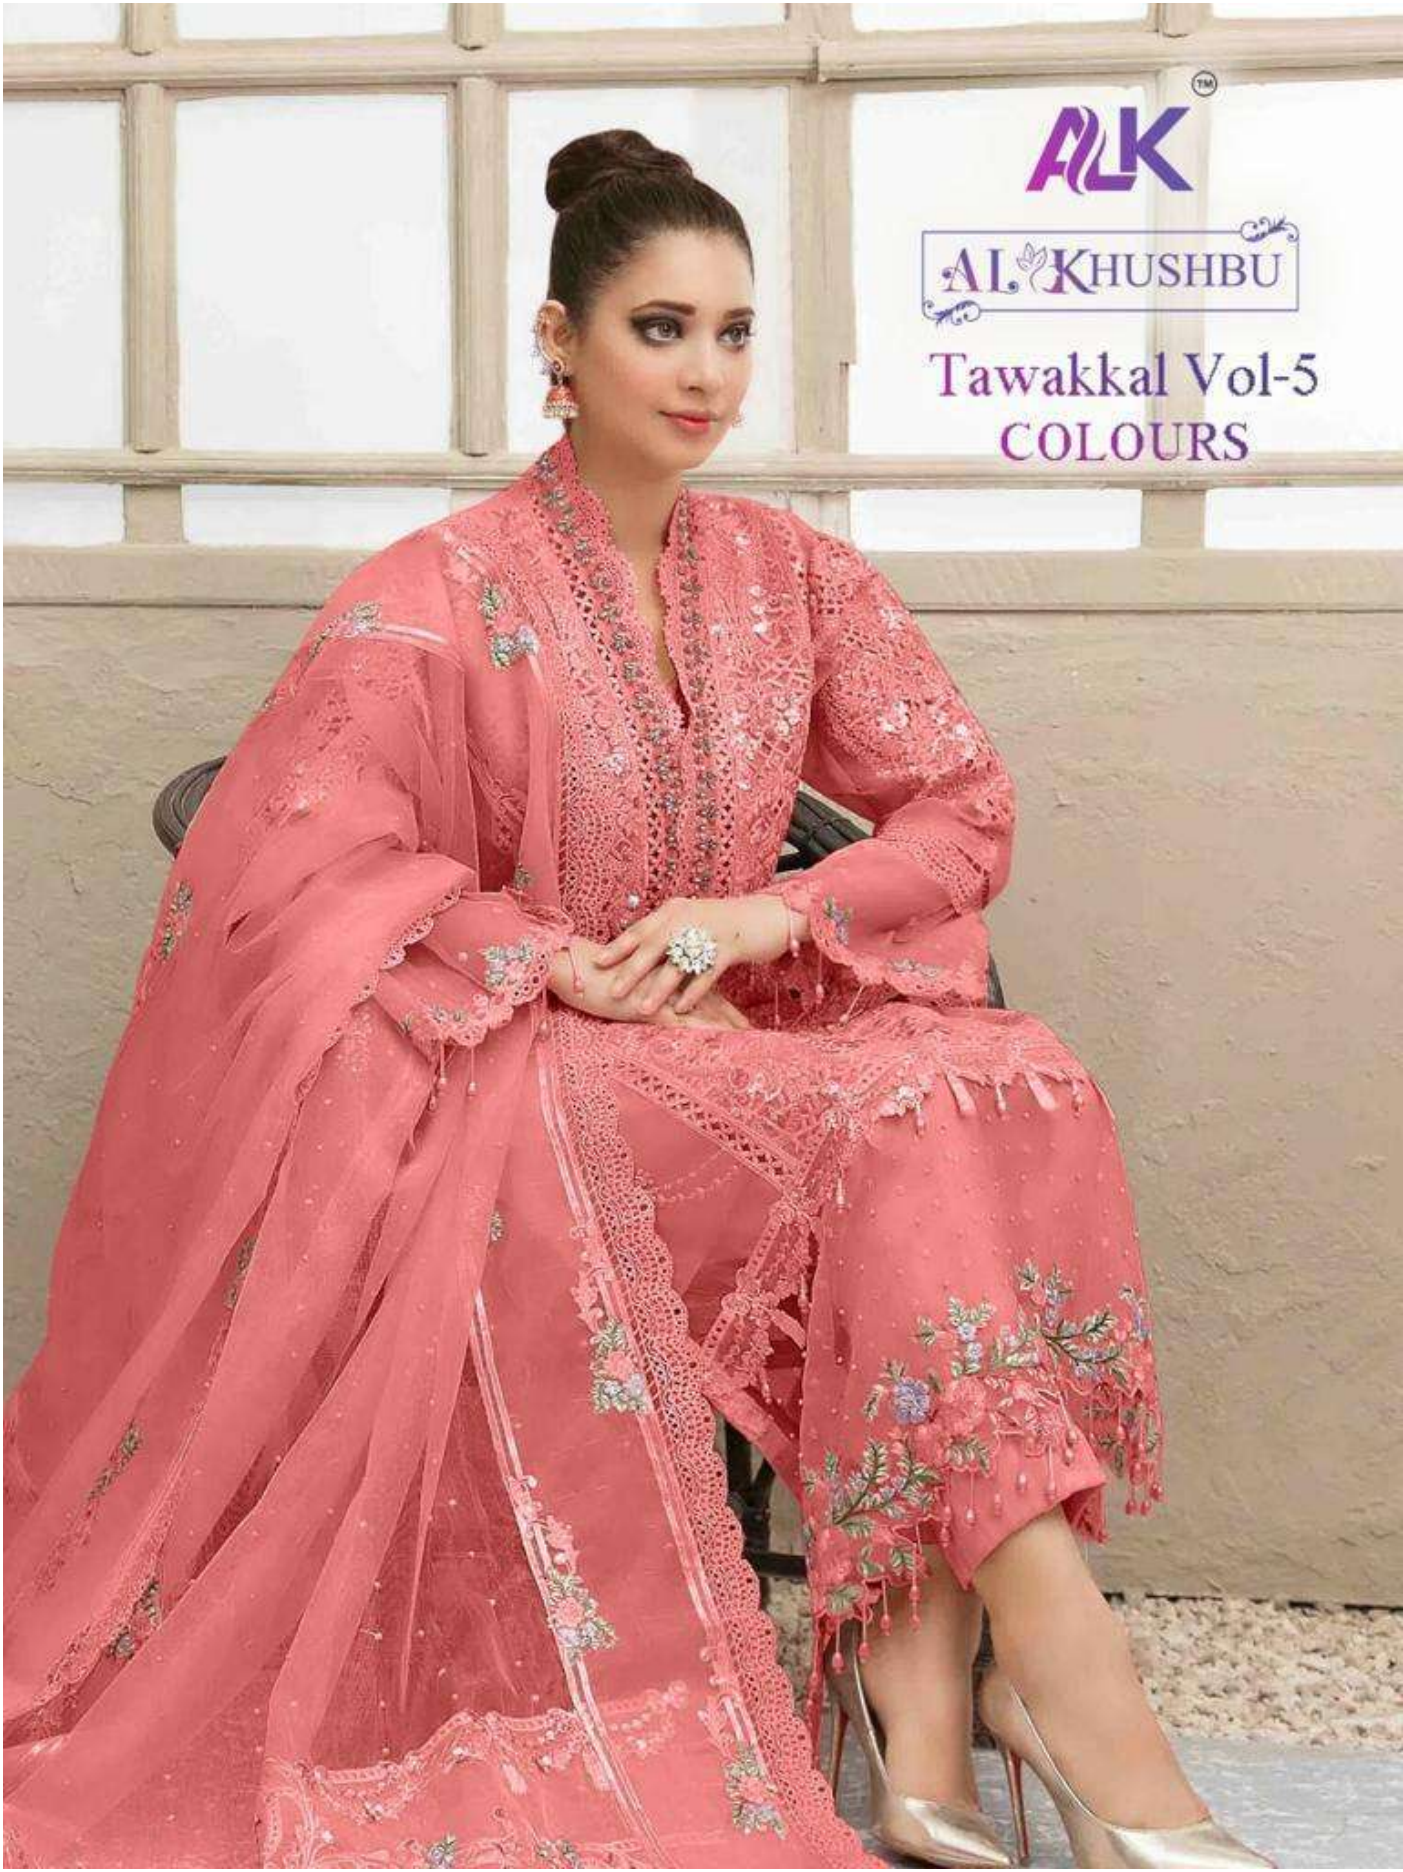

ALK^{TM}

AL KHUSHBU

Tawakkal Vol-5
COLOURS