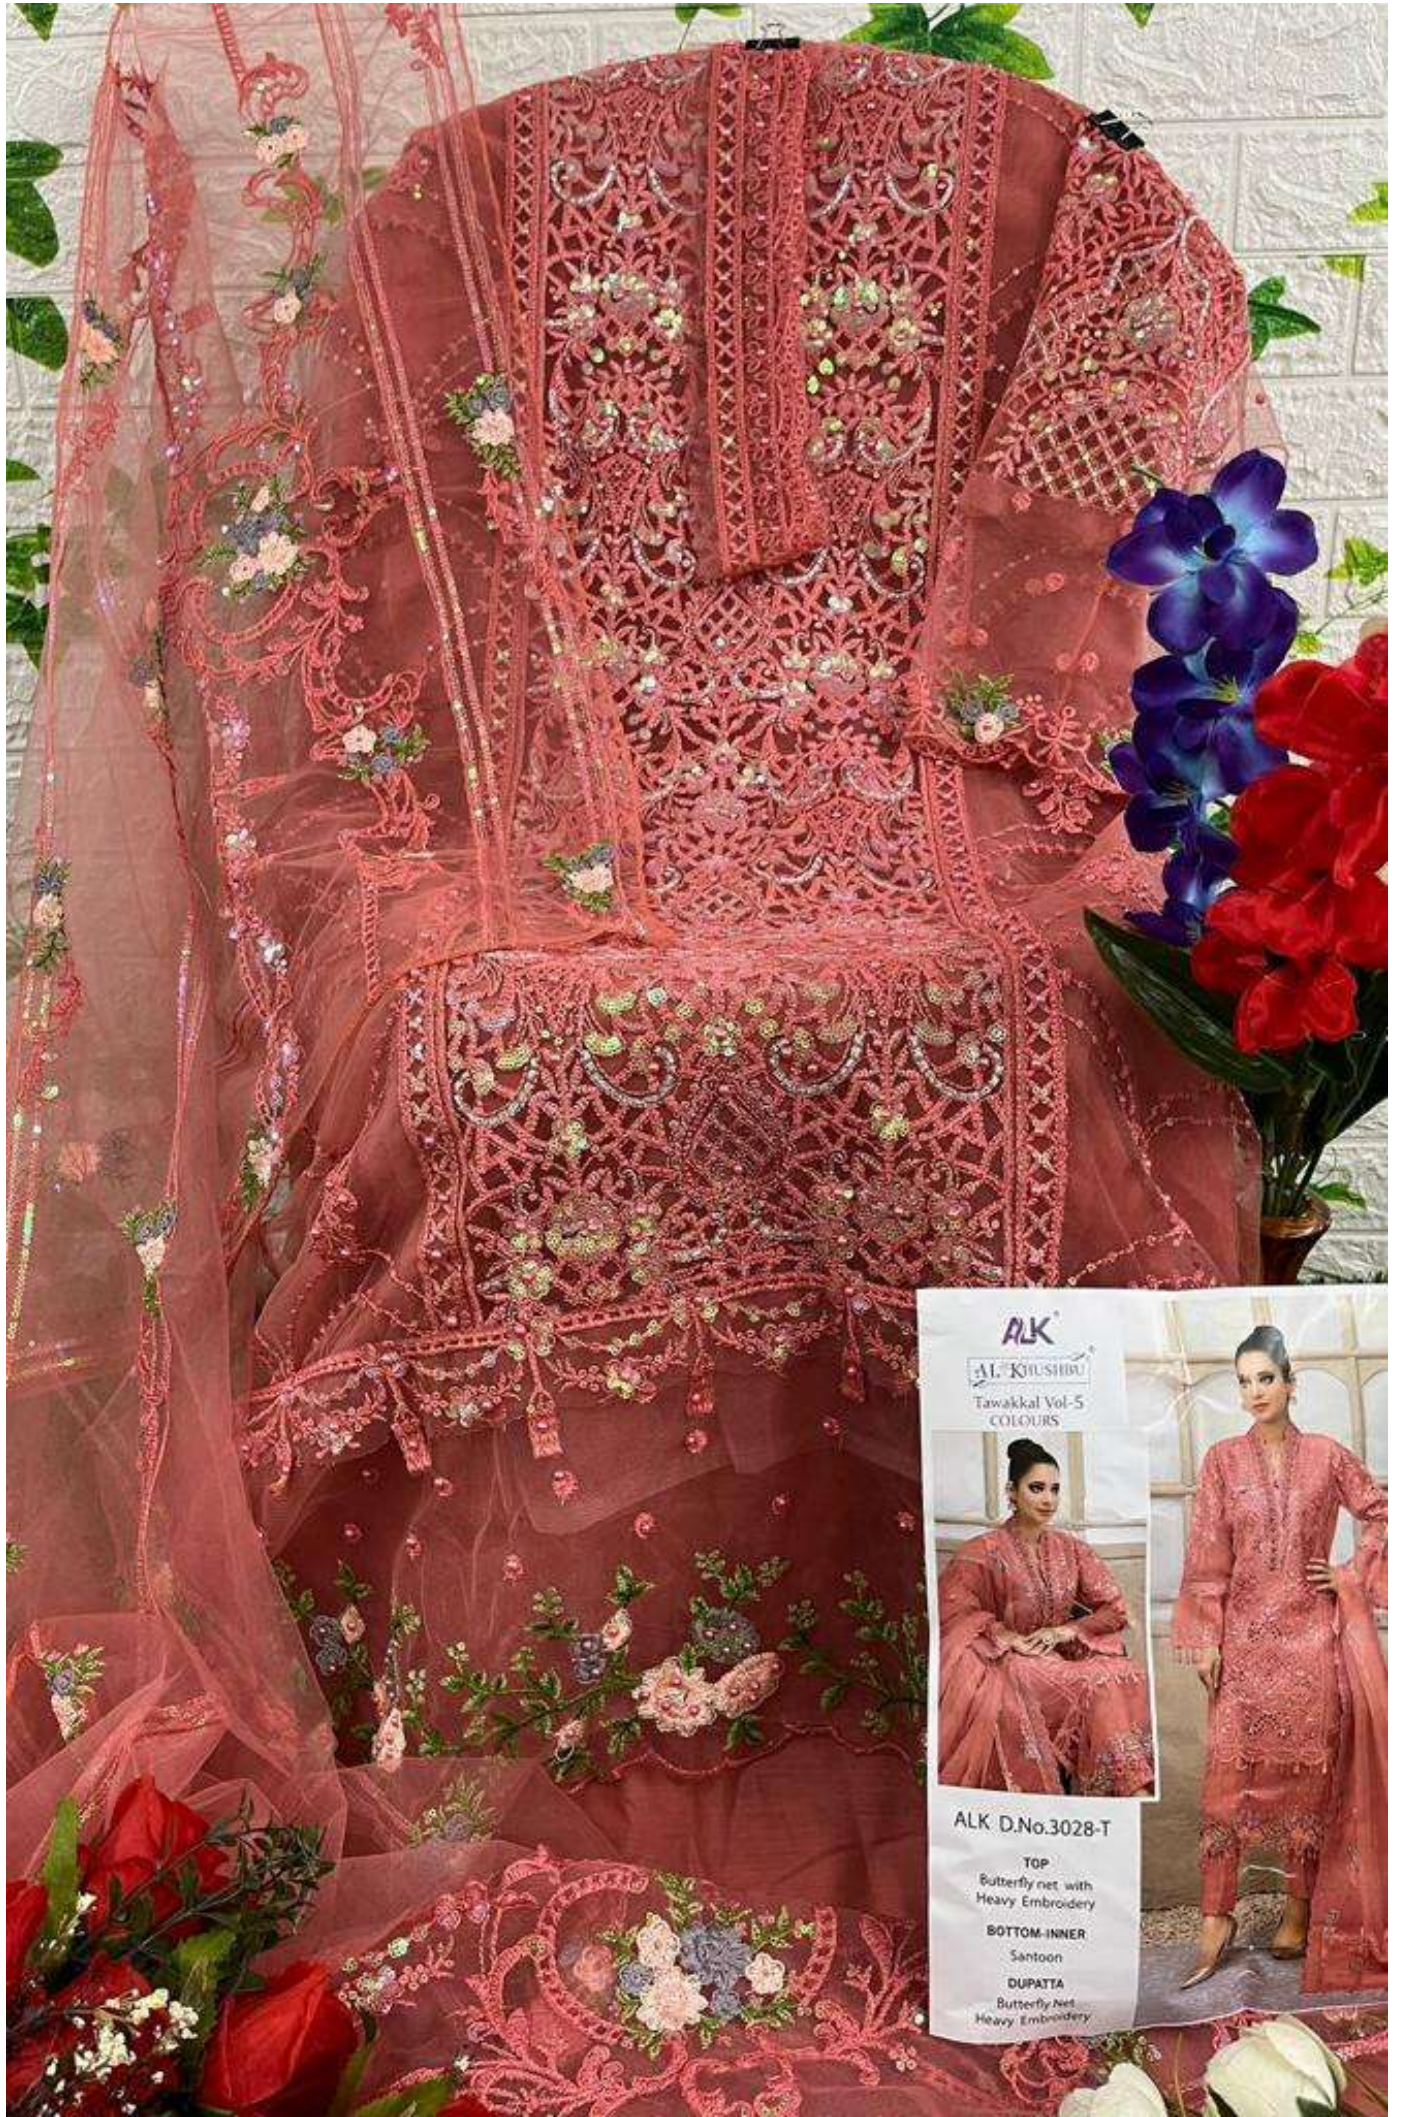

ALK-3028-Q

ALK-3028-R

ALK-3028-S

ALK-3028-T

ALK
AL KHUSHBU
Tawakkal Vol-5
COLOURS

ALK D.No.3028-T

TOP
Butterfly net with
Heavy Embroidery

BOTTOM-INNER
Santoon

DUPATTA
Butterfly Net
Heavy Embroidery