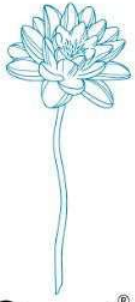

Ganga[®]

ESHAAL

C1505

C1506

Ganga®

C1507

Ganga®

C1503

C1504

C1505

C1506

C1507

C1508

Ganga®
ESHAAL

C1503

C1508

Ganga®

C1504

PRODUCT NAME	<i>ESHAAL</i>
D.NO.	C1503 TO C1508
DESCRIPTION	TOP PREMIUM BEMBERG RUSSIAN SILK PRINTED WITH HAND WORK AND LACE ON DAMAN BOTTOM PREMIUM COTTON SILK SOLID COLOUR DUPATTA FINEST CHINON CHIFFON PRINTED
HSN CODE	540834
WHOLESALE PRICE	2345/- EACH+GST(EXTRA)