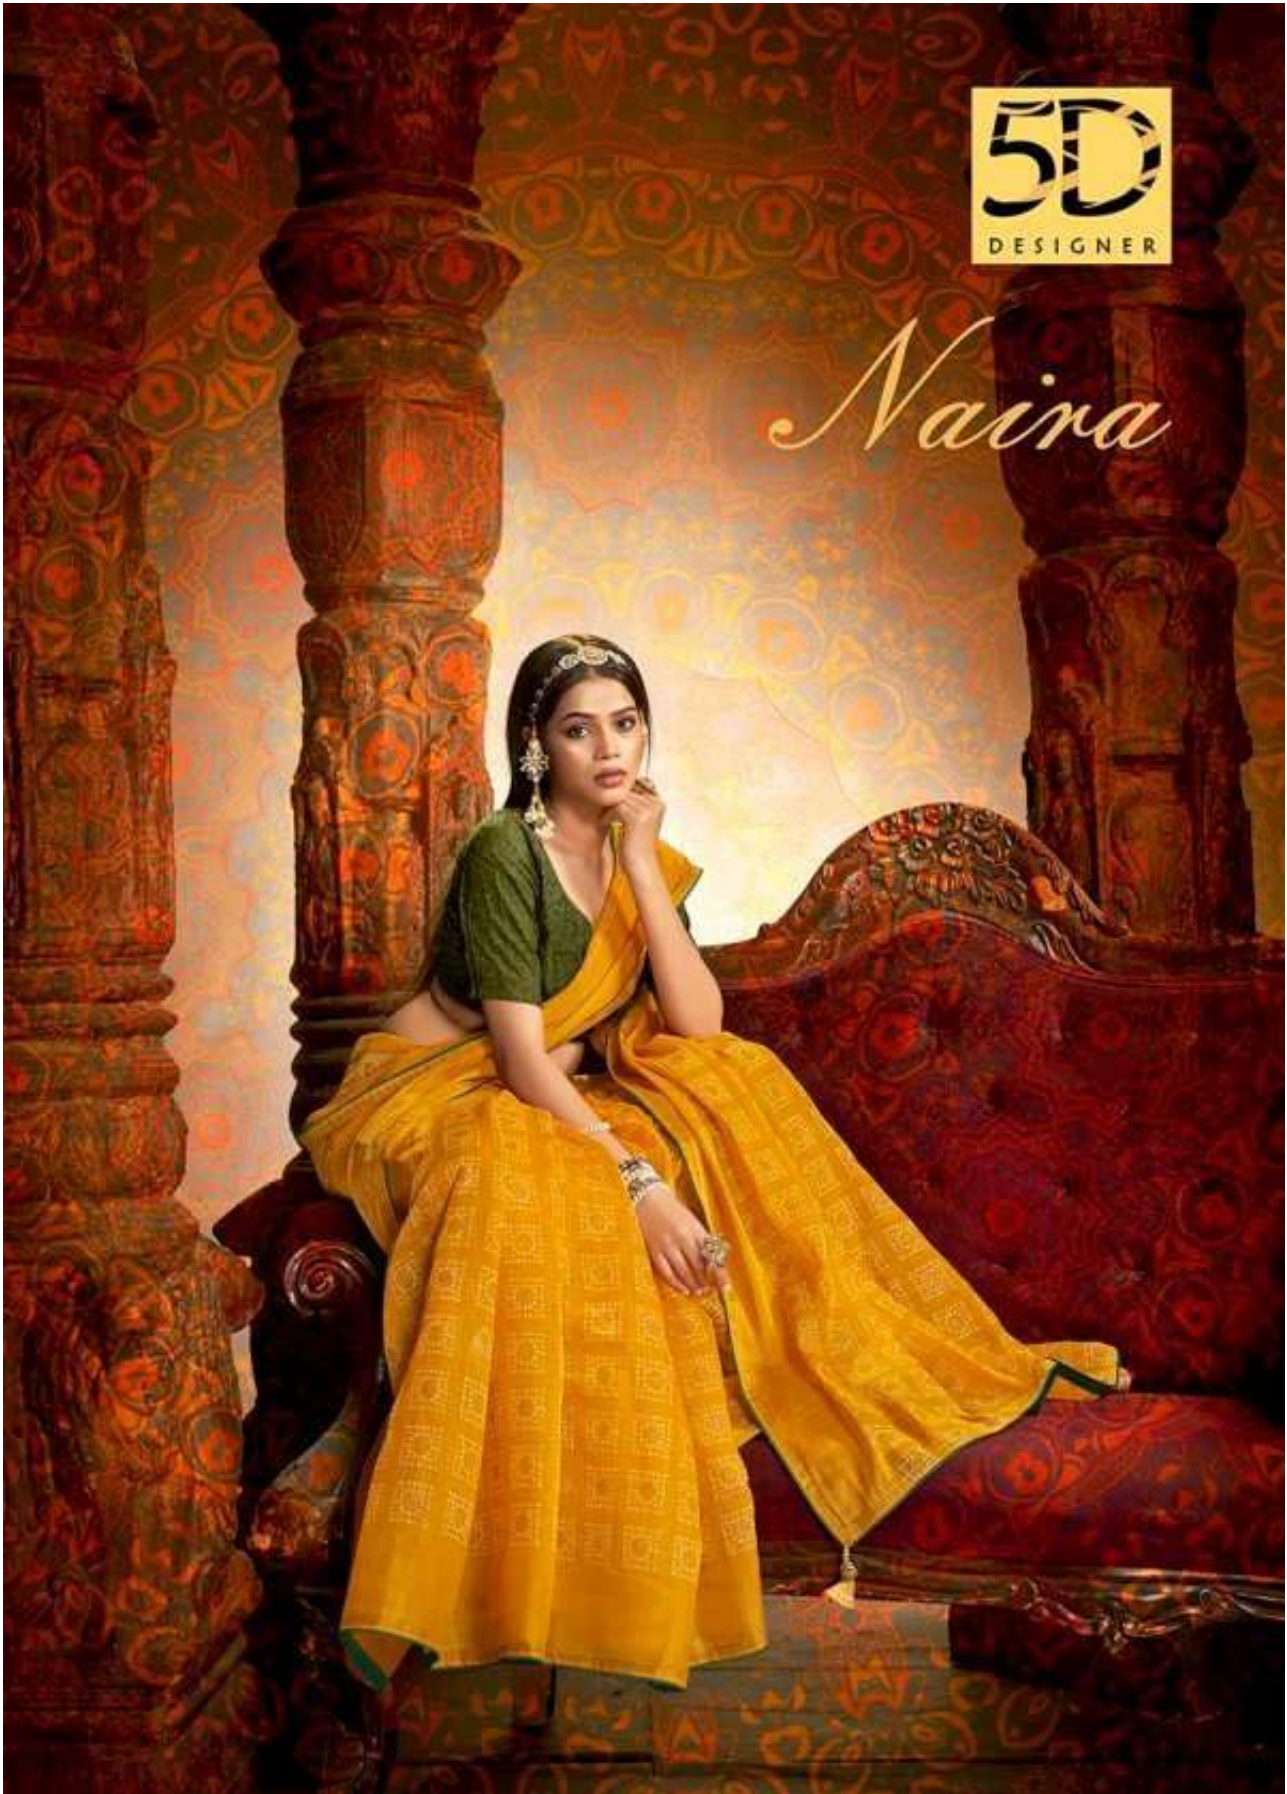

5D
DESIGNER

Naina

4190

4194

4193

5D
DESIGNER

GLOWING FASHION WOMEN

Glowing radiant though the mists of woman transforms you in the goddess you wish to be... soft, smooth fabric envelopes you in its charm & transport you into a world explored...

5D
DESIGNER

Naina

4188

4189

4187

4191

4192