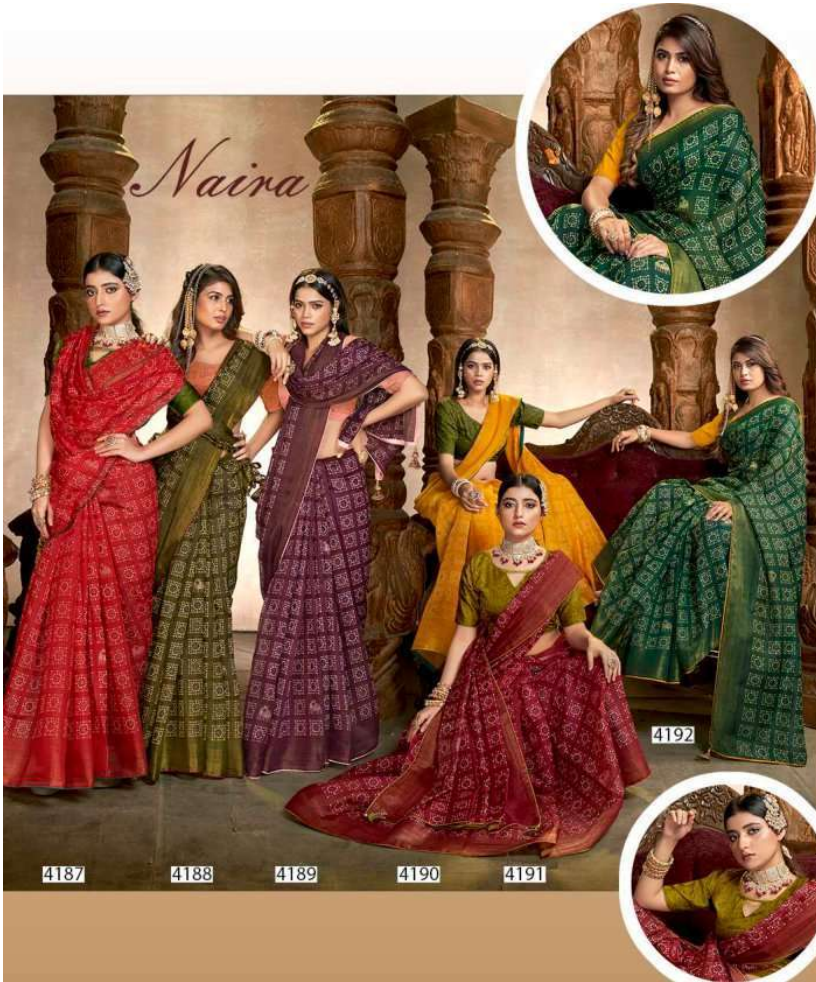

5D
DESIGNER

GLOWING FASHION WOMEN