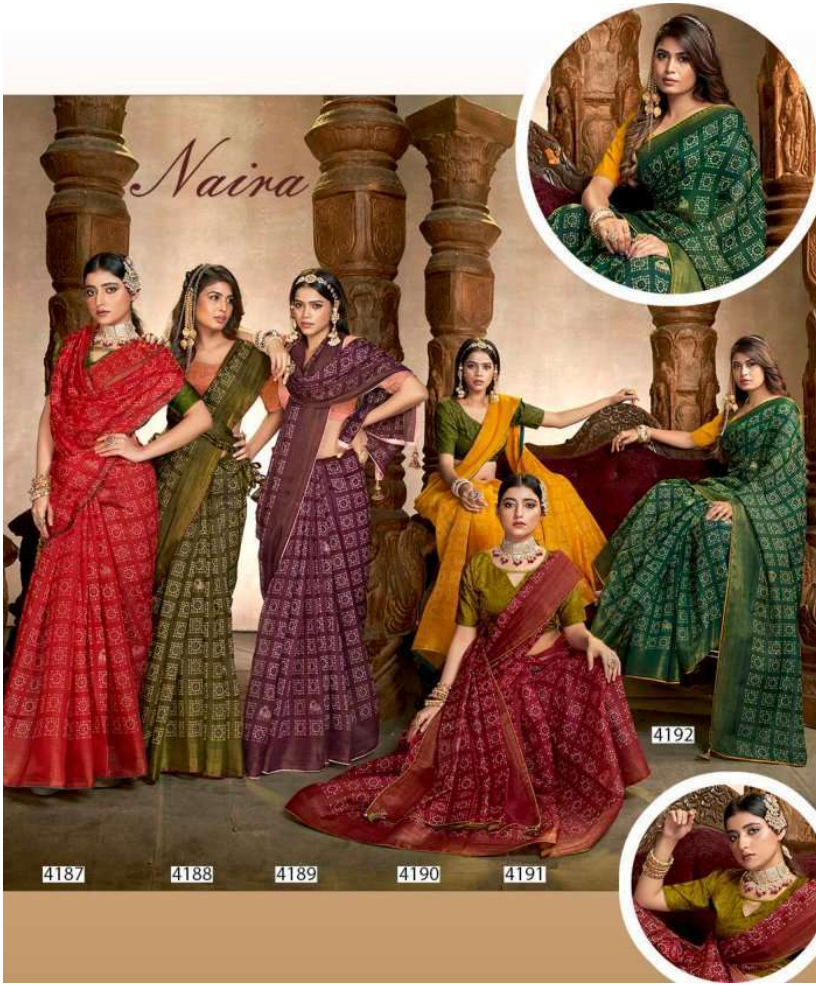

5D
DESIGNER

GLOWING FASHION WOMEN