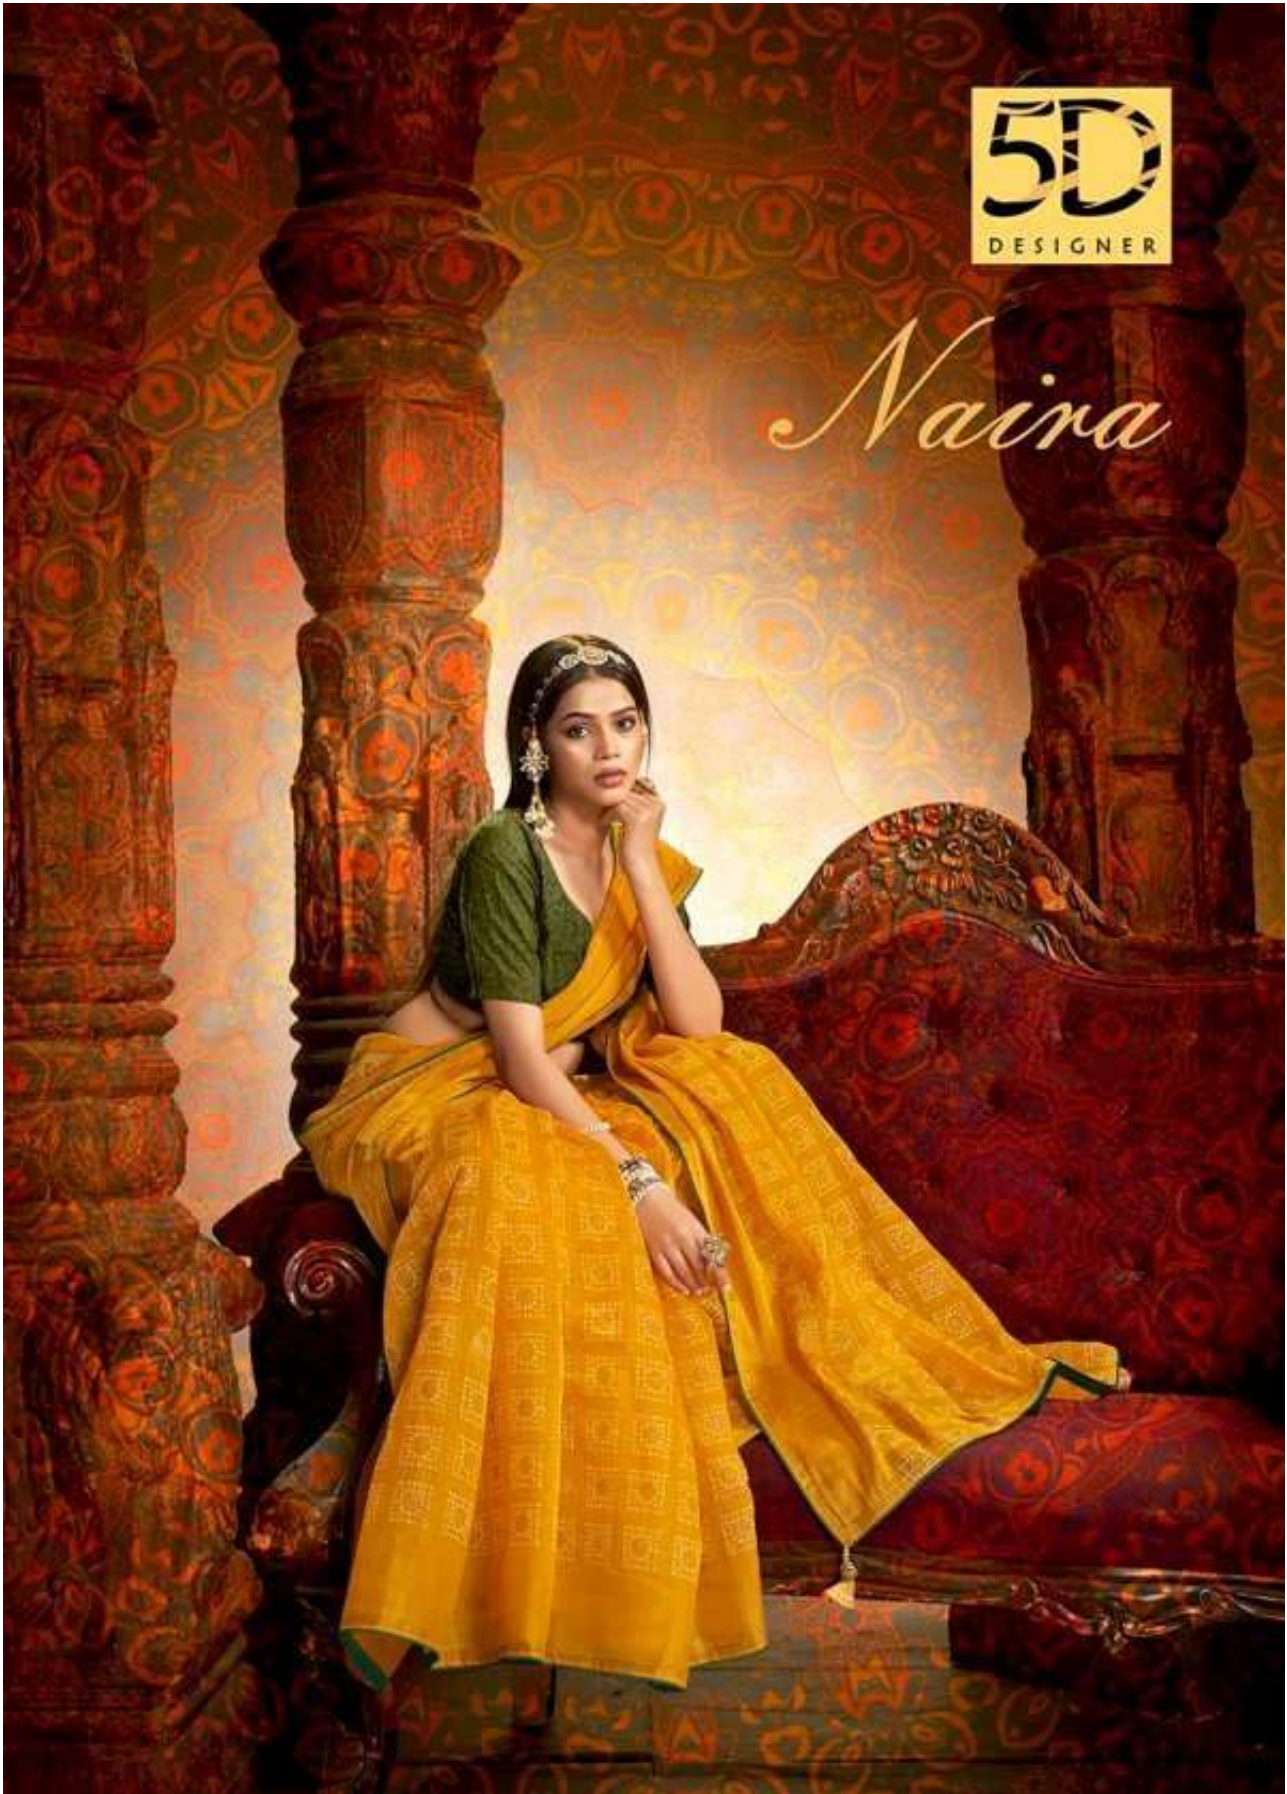

**5D**  
DESIGNER

*Naina*

4190

4194

4193

**5D**  
DESIGNER

# GLOWING FASHION WOMEN

Glowing radiant though the mists of woman transforms you in the goddess you wish to be... soft, smooth fabric envelopes you in its charm & transport you into a world explored...

**5D**  
DESIGNER

*Naina*

4188

4189

4187

4191

4192