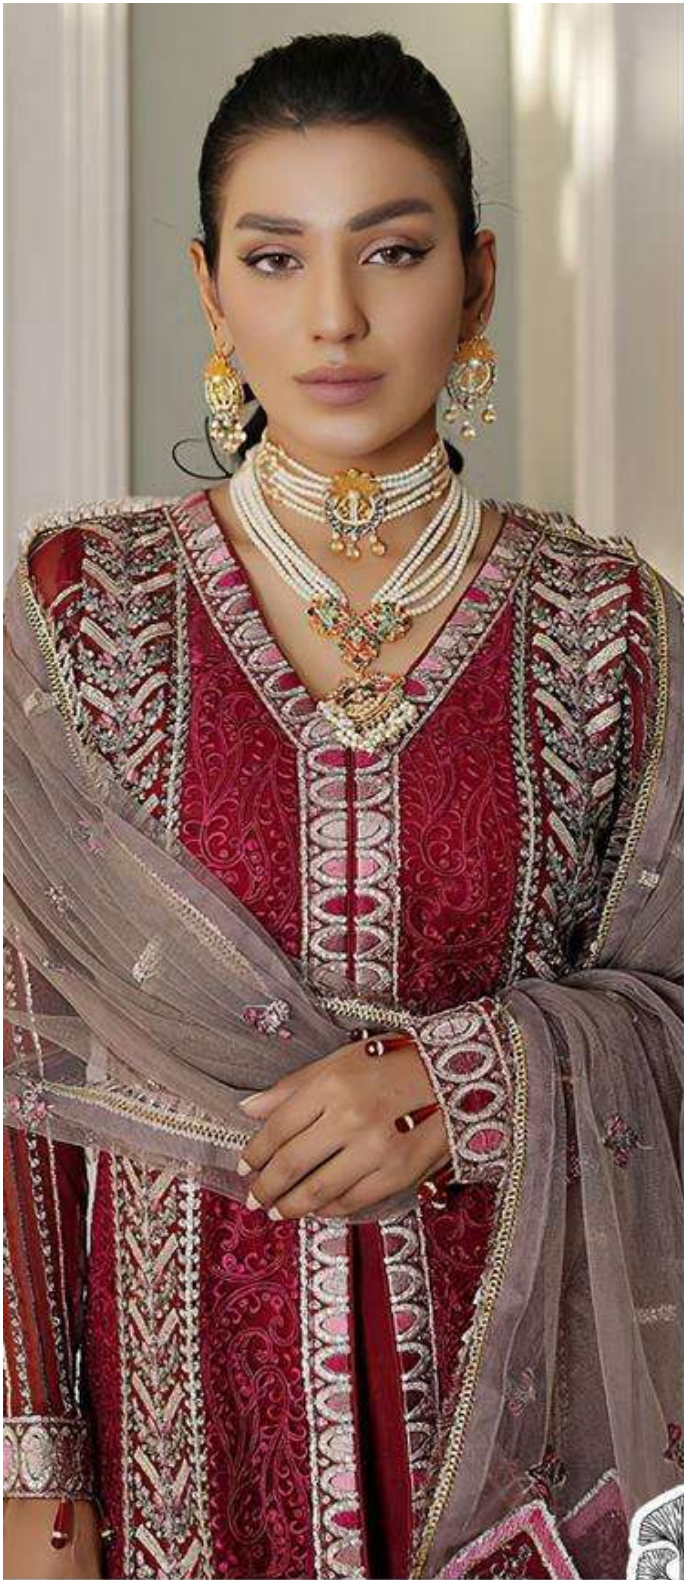

AAEESHA
VOL-3

ZAHA

D.No.10157

TOP Fox Georgette
with Embroidery

BOTTOM-INNER Dull santoon

DUPATTA Butterfly net