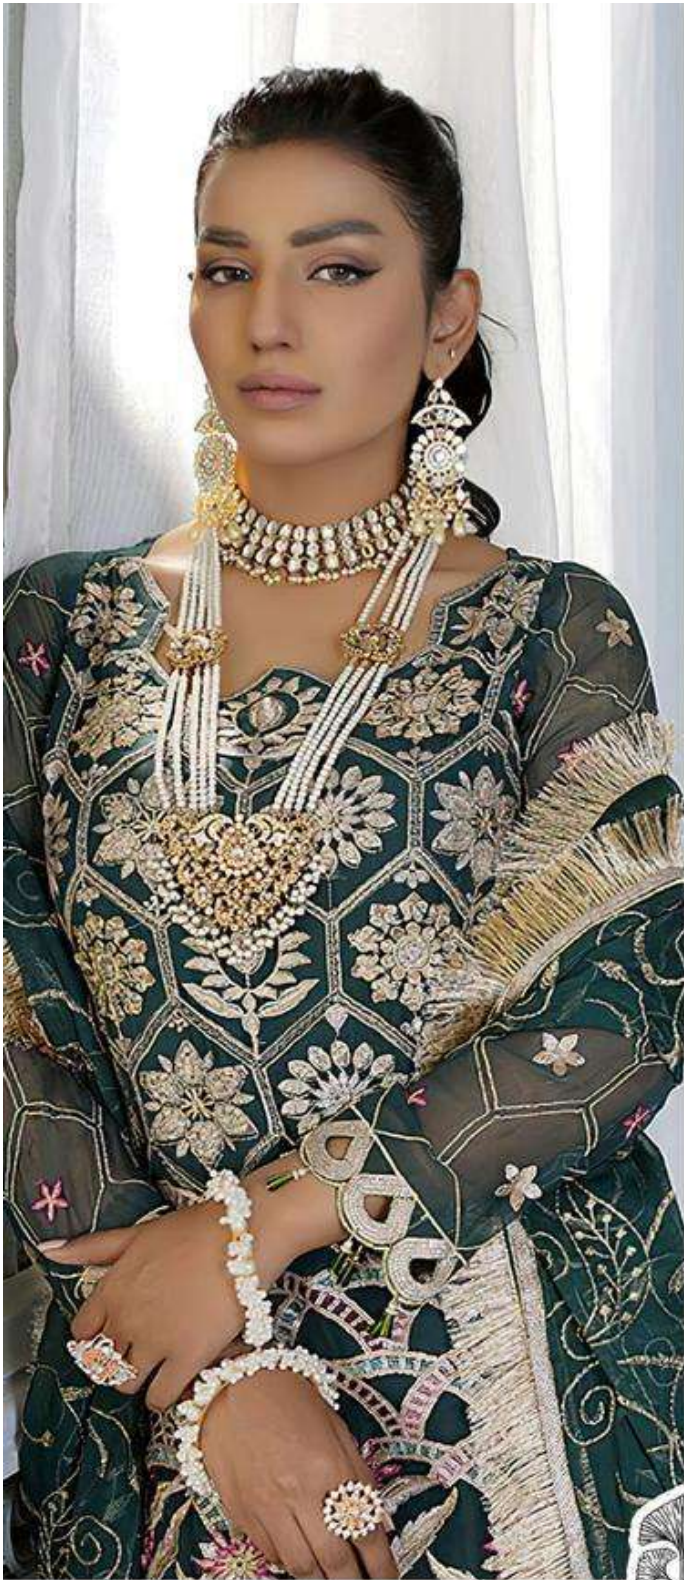

AAEESHA
VOL-3

ZAHA

D.No.10156

TOP Fox Georgette
with Embroidery

BOTTOM-INNER Dull santoon

DUPATTA Nazmin
with Embroidery