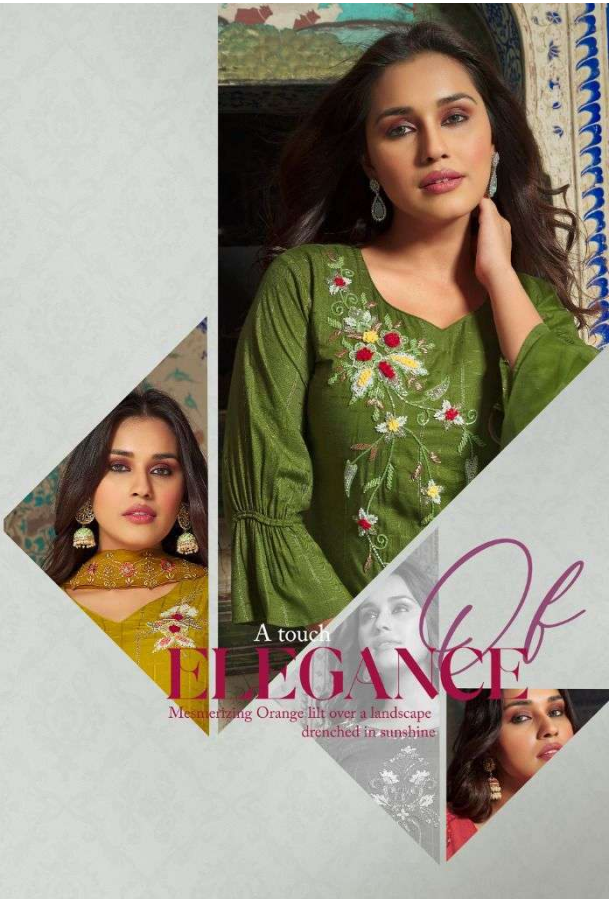

M, L, XL, XXL, 3XL

NOTE - POCKET INSIDE THE PANT

LILY & LALI
DAILY WEAR
AMBROSIA *fiore* by *lily & lali*

Side sophisticated

Tradition is forever with us. Combining it with elegance and grace.
Explore real beauty by wearing our apparels on you.

D.NO.12505

sophisticated
Side

D.NO.12506

LILY & LALI
BY
firoza

LILY & LALI
DOLBY PRIDE
ambassador *fiyona*

*Fresh
femininity*
A premium style creates
the woman who prefers
the elegant, the unique
be yourself.