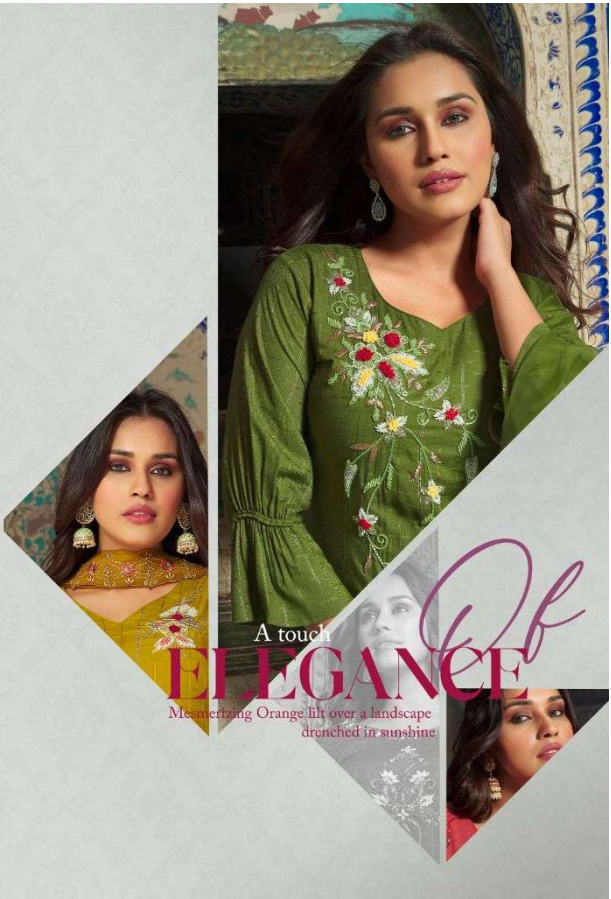

M, L, XL, XXL, 3XL

NOTE - POCKET INSIDE THE PANT

LILY & LALI  
COLLECTION  
AMBROSIA *fiore*

*Side sophisticated*

Tradition is forever with us. Combining with elegance and grace.  
Explore real beauty by wearing our sapes on you.

D.NO.12505

sophisticated  
*Side*

D.NO.12506

LILY & LALI  
BY  
firoza

LILY & LALI  
DOLYMER  
ambassador *fiyona*

*Fresh  
femininity*  
A premium style creates  
the woman who prefers  
the elegant, the unique  
be yourself.