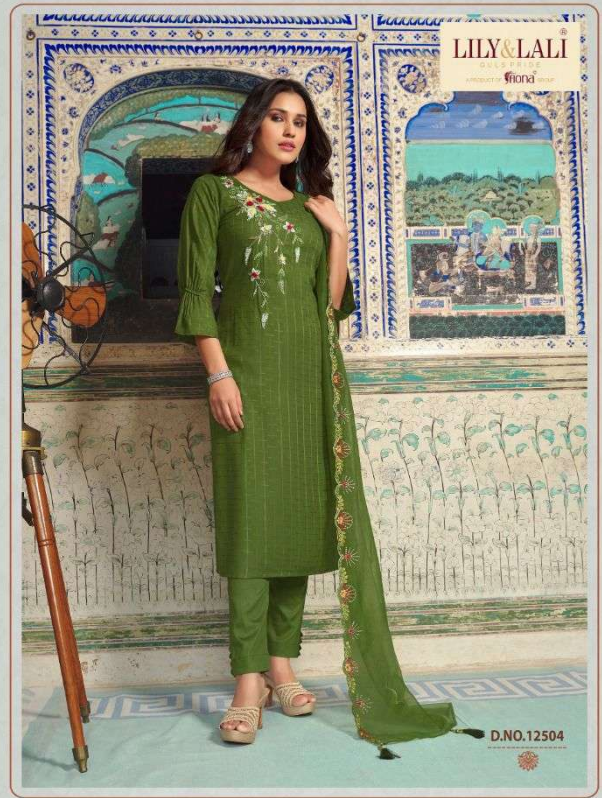

M, L, XL, XXL, 3XL

NOTE - POCKET INSIDE THE PANT

LILY & LALI
DAILY WEAR
AMBROSIA *fiore* by *lily & lali*

Side sophisticated

Tradition is forever with us. Combining it with elegance and grace.
Explore real beauty by wearing our apparels on you.