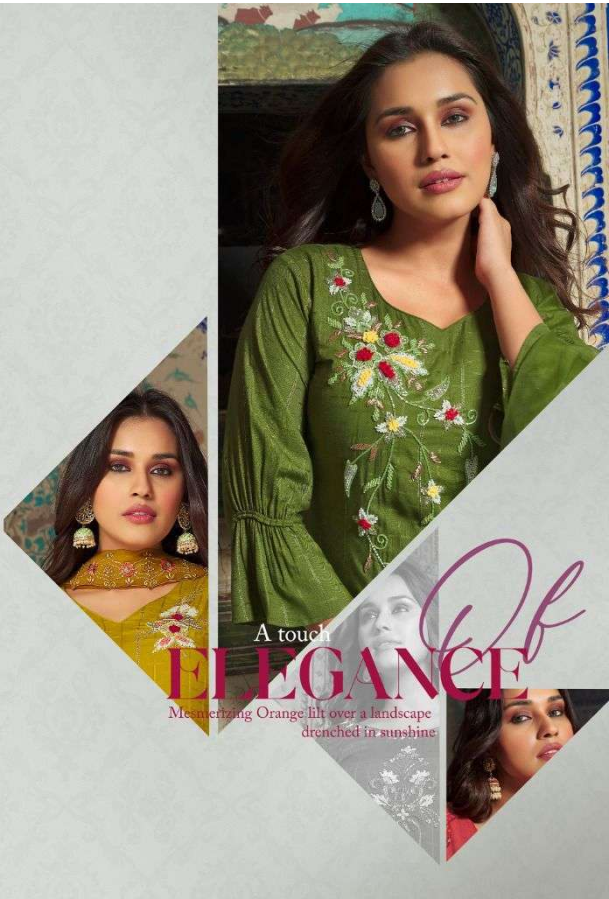

M, L, XL, XXL, 3XL

NOTE - POCKET INSIDE THE PANT

LILY & LALI
COLLECTOR'S PRIDE
AMBROSIO fionda

Side sophisticated

Tradition is forever with us. Combining with elegance and grace.
Explore real beauty by wearing our apparels on you.

D.NO.12505

sophisticated
Side

D.NO.12506

LILY & LALI
BY
Sonia

LILY & LALI
DOLBY PRIDE
ambassador *fiyona*

*Fresh
femininity*
A premium style creates
the woman who prefers
the elegant, the unique
be yourself.